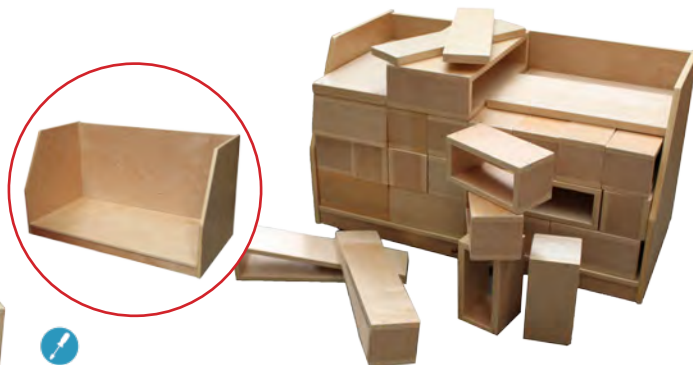

Billy Kidz Block Storage Cart

* **135624** With Castors $199.95
Size: 84 x 43 x 48cmH

Billy Kidz 36pc Hollow Blocks With Block Storage Cart Set

* **135624T** $849.95
Quality block storage unit complete with 36 Hollow Blocks of different shapes and sizes, is a perfect addition to any classroom environment.