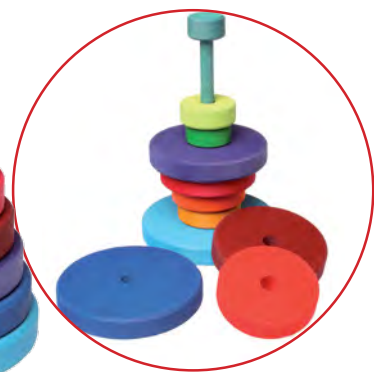

Grimm's Conical Large Rainbow Tower

139946 11pcs $59.95
The uniquely rich colours alone will attract kids and adults alike. They are deep and vibrant - expertly hand dyed to allow the natural grain of the wood to come through. The weight of the wood tells you that they are meant to be enjoyed for generations. This classic is a good educational kids' toy. In addition to learning about colours, children will strengthen their hand-eye coordination and fine motor skills - simple and foundational abilities that are important to develop early in life to function effectively. Size: 12.5 x 12.5 x 21cmH Age: 12+ mths