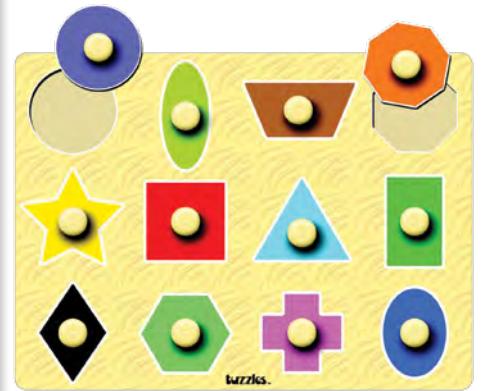

Tuzzles Giant Peg Puzzle

* **132890** Shapes 12pcs $44.95
The Giant Pegs help with easy manipulation for small hands. The bright colours and shapes encourage colour and shape recognition. Size: 40 x 30 x 2.75cmH