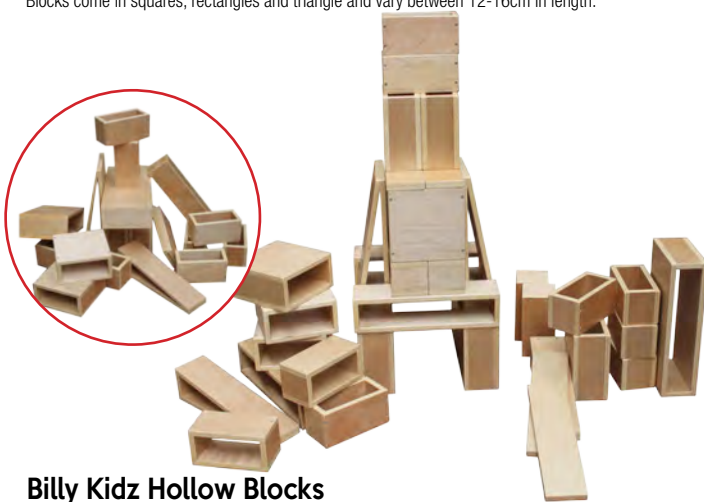

NEW

Jumbo Bamboo Marble Run

* 135630 138pcs \$159.95

Age: 3+ yrs

BEST SELLER

Three Way Table Top Mirror

◆ 158936 \$249.95

This furniture grade Pine, timber-framed table top mirror is secured by reversible hinges allowing it to not only fold to the size of one panel but allow it to be set to any angle for use. A fantastic resource for exploring reflection, colour and light. Each panel measures 330mm x 360mm, with a total length of 1080mm.

Billy Kidz Mega Block Set

* **135623T** 96pcs \$1,199.95
 Made from durable Birch plywood, these hollow blocks are great for encouraging hand/eye co-ordination and construction skills. Set includes 20 Archway Blocks, 40 Acrylic Blocks and 36 Hollow Blocks.

Billy Kidz Colour Acrylic Blocks

* **135620** Set of 40 \$399.95
 Set of 40 see through lightweight wooden coloured blocks with transparent, coloured acrylic inserts. Made from durable Birch plywood, these coloured blocks are sized to fit in with your hollow block sets. Blocks come in squares, rectangles and triangle and vary between 12-16cm in length.

Billy Kidz Archway Blocks

* **135621** \$249.95
 These Birch Ply wooden arches are the perfect addition to the construction area. This 20pc set is suitable for children from the age of 3 years. Construction resources help to promote a variety of cognitive and physical skills. Construction and manipulative resources can help to promote both fine motor and gross motor development. All Arches are 26cm long but come in various widths. Age: 3+ yrs