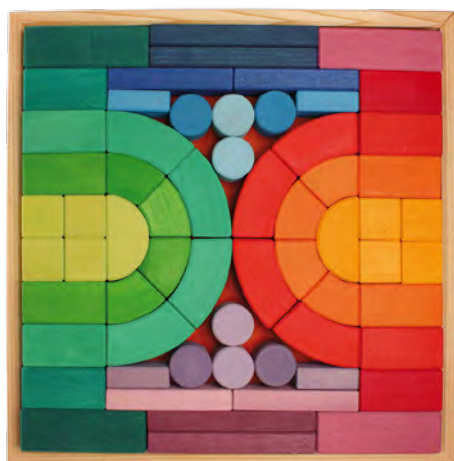

NEW RANGE

Grimm's Large Semi Circles

139936 Natural 11pcs \$89.95
 Age: 12+ mths
139931 Rainbow 11pcs \$89.95
 Size: 38 x 18cmH Age: 3+ yrs

Grimm's Concentric Circles & Rings

139938 Rainbow 20pcs \$99.95
 Grimm's Concentric Circles and Rings, 20 piece set containing both disks and rings. These are a great accessory to one of the Grimm's building sets. Size: 20 x 20 x 8cmH Age: 3+ yrs

Grimm's 100 Step Counting Blocks

139918 100pcs \$219.95
 These educational Stepped Blocks are sturdy, vibrant, and pleasing to the touch. The vivid colours and precise dimensions will make the mathematical world of counting, fractions, and decimals seem like an exciting adventure! The pieces may also be utilised in everyday, imaginative block-play, so this toy will grow with your child from early childhood through the primary schooling years. Size: 23 x 23 x 11cmH Age: 12+ mths