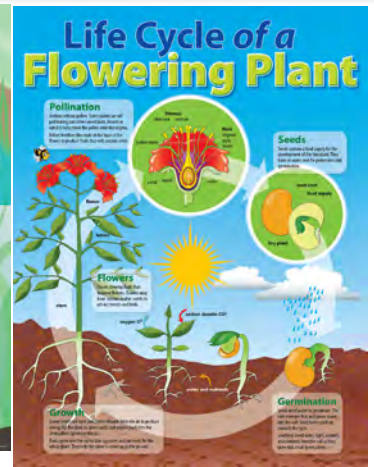

- 116163 Frog Life Cycle \$79.95
- 116164 Butterfly Life Cycle \$79.95
- 116165 Silkworm Life Cycle \$79.95
- 116166 Honey Bee Life Cycle \$79.95
- 116166T Life Cycles Set of 4 \$289.95

These life cycle specimens allow children to see real-life examples of a complete and partial metamorphosis. Children can examine in detail each stage of these life cycles. Each specimen is encased in indestructible resin and can safely be used by young children. Each sets come in a presentation box and contain 4-6 labelled specimens and a Teacher's Guide. Size: Each 75 x 40mm