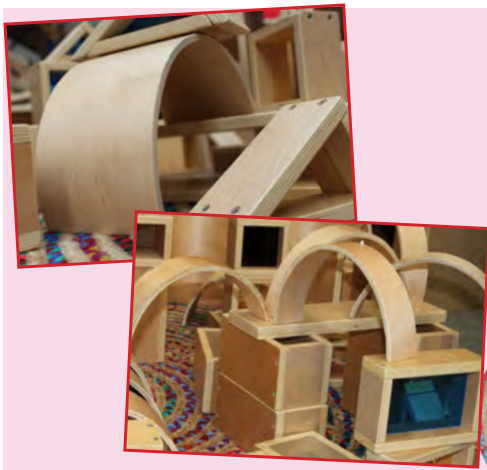

NEW

Jumbo Bamboo Marble Run

* 135630 138pcs \$159.95

Age: 3+ yrs

BEST SELLER

Three Way Table Top Mirror

◆ 158936 \$249.95

This furniture grade Pine, timber-framed table top mirror is secured by reversible hinges allowing it to not only fold to the size of one panel but allow it to be set to any angle for use. A fantastic resource for exploring reflection, colour and light. Each panel measures 330mm x 360mm, with a total length of 1080mm.