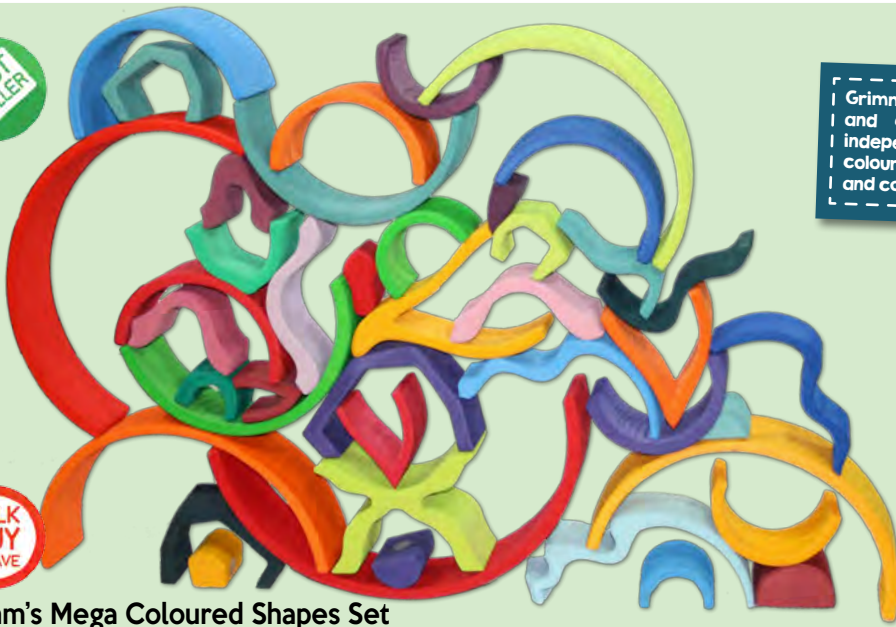

## Ostheimer Zoo & Wild Set

\* **140019W Large** ..... \$599.95

This 25 piece Zoo set contains Lion, Lioness, Elephant, Pelican, Flamingo, Zebra, Gorilla, Monkey, Camel, Rhino, Hippopotamus, Giraffe, Panda Bear, Bear, Meadow 4pcs, Pond Plate 2pcs, Tree - African, Tree - Oak Small, Grass - 3pcs. Age: 3+ yrs

## Ostheimer Arctic Sea Life

\* **140027T Set** ..... \$219.95

This 11 piece Arctic set contains Polar Bear, Polar Bear Small Long Neck, Polar Bear Small Short Neck, Walrus, Penguin, Penguin Head Down, Whale, Ice Flow 4pcs. Age: 3+ yrs