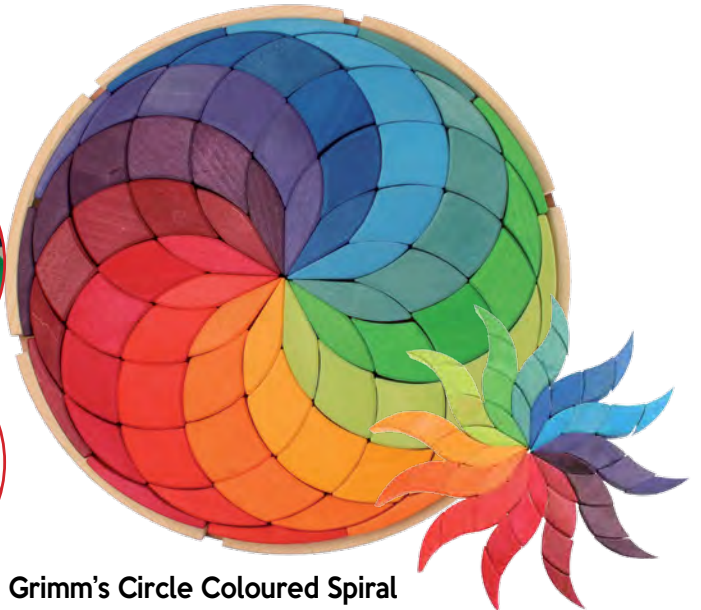

Grimm's Circle Coloured Spiral

139949 72pcs $199.95
This circle puzzle from Grimm's is fascinating both visually and cognitively. There are 72 bright rainbow coloured pieces that can be used to form the puzzle inside the wooden base frame. The blocks can also be used for free play. The pieces are made from Alder wood. Size: 38cm Dia Age: 3+ yrs