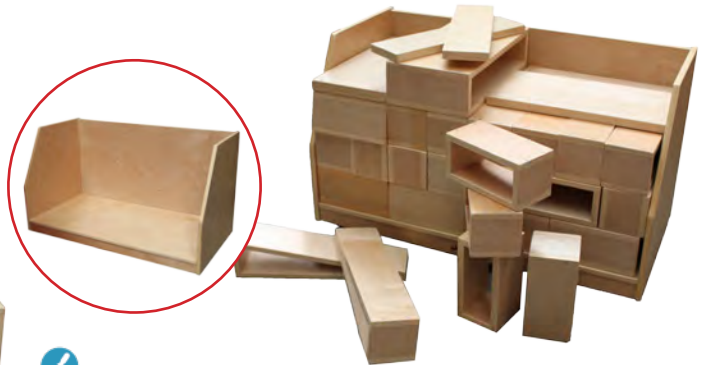

**Billy Kidz Colour Acrylic Blocks**

\* 135620 Set of 40 ..... \$399.95

Set of 40 see through lightweight wooden coloured blocks with transparent, coloured acrylic inserts. Made from durable Birch plywood, these coloured blocks are sized to fit in with your hollow block sets. Blocks come in squares, rectangles and triangle and vary between 12-16cm in length.

**Billy Kidz Archway Blocks**

\* 135621 ..... \$249.95

These Birch Ply wooden arches are the perfect addition to the construction area. This 20pc set is suitable for children from the age of 3 years. Construction resources help to promote a variety of cognitive and physical skills. Construction and manipulative resources can help to promote both fine motor and gross motor development. All Arches are 26cm long but come in various widths. Age: 3+ yrs

**Billy Kidz Hollow Blocks**

\* 135622 18pcs ..... \$399.95  
 \* 135623 36pcs ..... \$699.95

**Billy Kidz Block Storage Cart**

\* 135624 With Castors ..... \$199.95  
 Size: 84 x 43 x 48cmH

**Billy Kidz 36pc Hollow Blocks With Block Storage Cart Set**