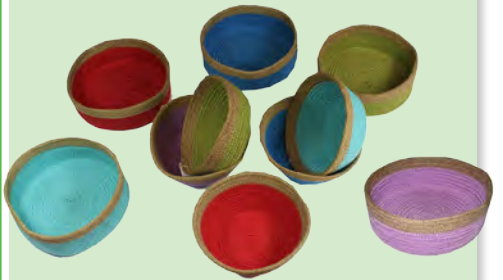

\* **136722** ..... \$14.95  
Size: 24 x 20 x 13cmH

**Wooden Tray**

\* **136721** ..... \$24.95  
Size: 45 x 28 x 8cmH

**Nested Wooden Box**

\* **136720** Set of 3 ..... \$79.95  
Size: 30 x 45 x 20cmH

Our Giant Seagrass Baskets are hand made, extra strong, have durable handles. Baskets can take up to 50kgs each.

**Giant Seagrass Baskets**

**110730** Round 3pcs ..... \$129.95  
Perfect for storage of all class rooms items. Large: 58cmDia x 55cmH Medium: 52cmDia x 50cmH Small: 45cmDia x 45cmH

**110731** Square 4pcs ..... \$129.95  
Perfect for storage of all class rooms items. X-Large: 48 x 48 x 48cmH Large: 43 x 43 x 42cmH Medium: 38 x 38 x 37cmH Small: 30 x 30 x 28cmH

**Natural Jute Mini Basket**

\* **110744** Purple ..... \$6.95  
\* **110745** Royal Blue ..... \$6.95  
\* **110746** Red ..... \$6.95  
\* **110747** Green ..... \$6.95  
\* **110748** Sky Blue ..... \$6.95  
\* **110748T** Set of 5 ..... \$31.95

This set of five mini jute baskets, measuring 12cm in height are great for storing smaller bits and pieces - craft projects, small children's toys or as a natural storage solution. Size: 10cmD x 12cmH