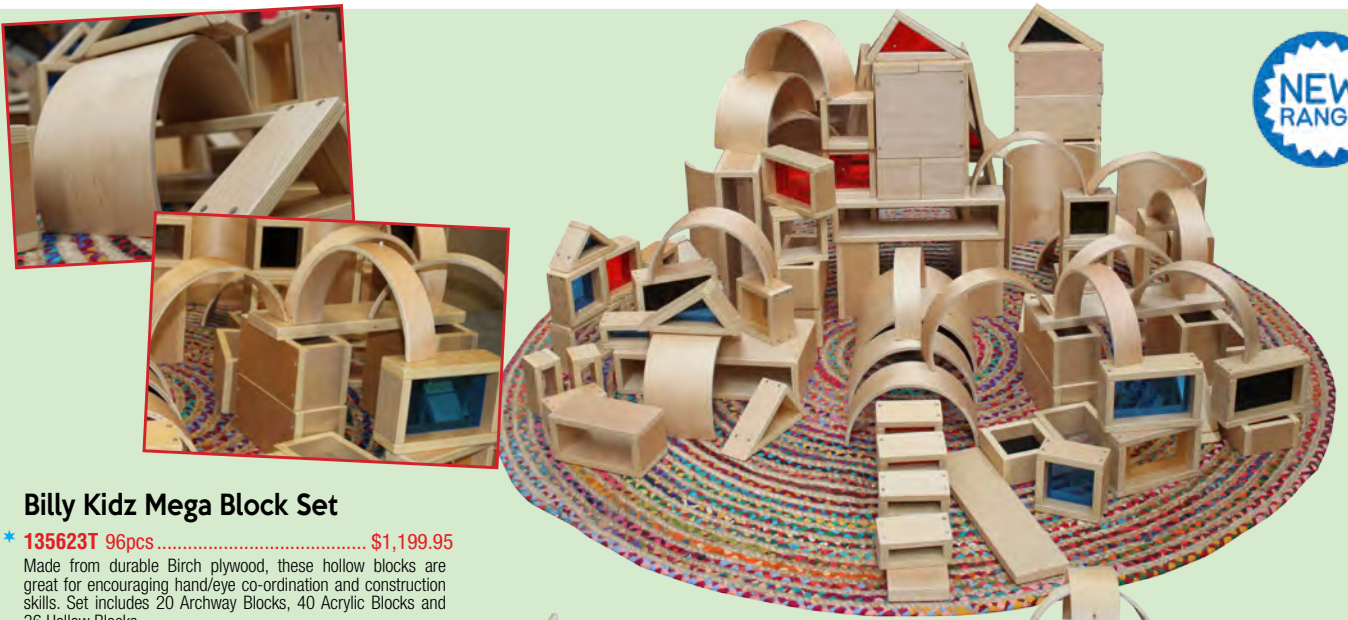

**Grimm's Large Stepped Pyramid**

**139948** 100pcs ..... \$299.95  
Kids will have a great time stacking, arranging and building with this set of 100 modular cubes. Just as importantly, in the process of play they'll be introduced to such mathematical concepts as counting by multiples, proportion, sequencing, addition, subtraction, multiplication and even decimals. Learning has never been so much fun! Size: 46 x 46 x 20cm Age: 3+ yrs

**Grimm's Romanesque Building Set**

\* **139922** 62pcs ..... \$229.95  
Even little master builders realize the fascination of the architecture Romanesque with its self supporting round arcs and bulky Stonework of great churches, castles or city walls. This can be used to create and experience worlds of the middle ages for knights, citizens, lords and farmers. Size: 45 x 45 x 4cmH Age: 3+ yrs

**Grimm's Circle Coloured Spiral**

**139949** 72pcs ..... \$199.95  
This circle puzzle from Grimm's is fascinating both visually and cognitively. There are 72 bright rainbow coloured pieces that can be used to form the puzzle inside the wooden base frame. The blocks can also be used for free play. The pieces are made from Alder wood. Size: 38cm Dia Age: 3+ yrs

**Billy Kidz Mega Block Set**

\* 135623T 96pcs ..... \$1,199.95

Made from durable Birch plywood, these hollow blocks are great for encouraging hand/eye co-ordination and construction skills. Set includes 20 Archway Blocks, 40 Acrylic Blocks and 36 Hollow Blocks.