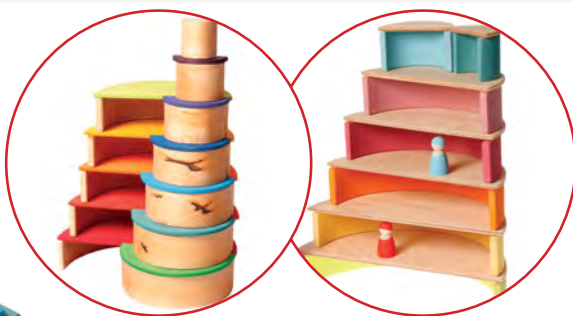

Grimm's Large Semi Circles

* **139931** Rainbow 11pcs $89.95
Size: 38 x 18cmH Age: 3+ yrs

* **139936** Natural 11pcs $89.95
Size: 38 x 18cmH Age: 12+ mths