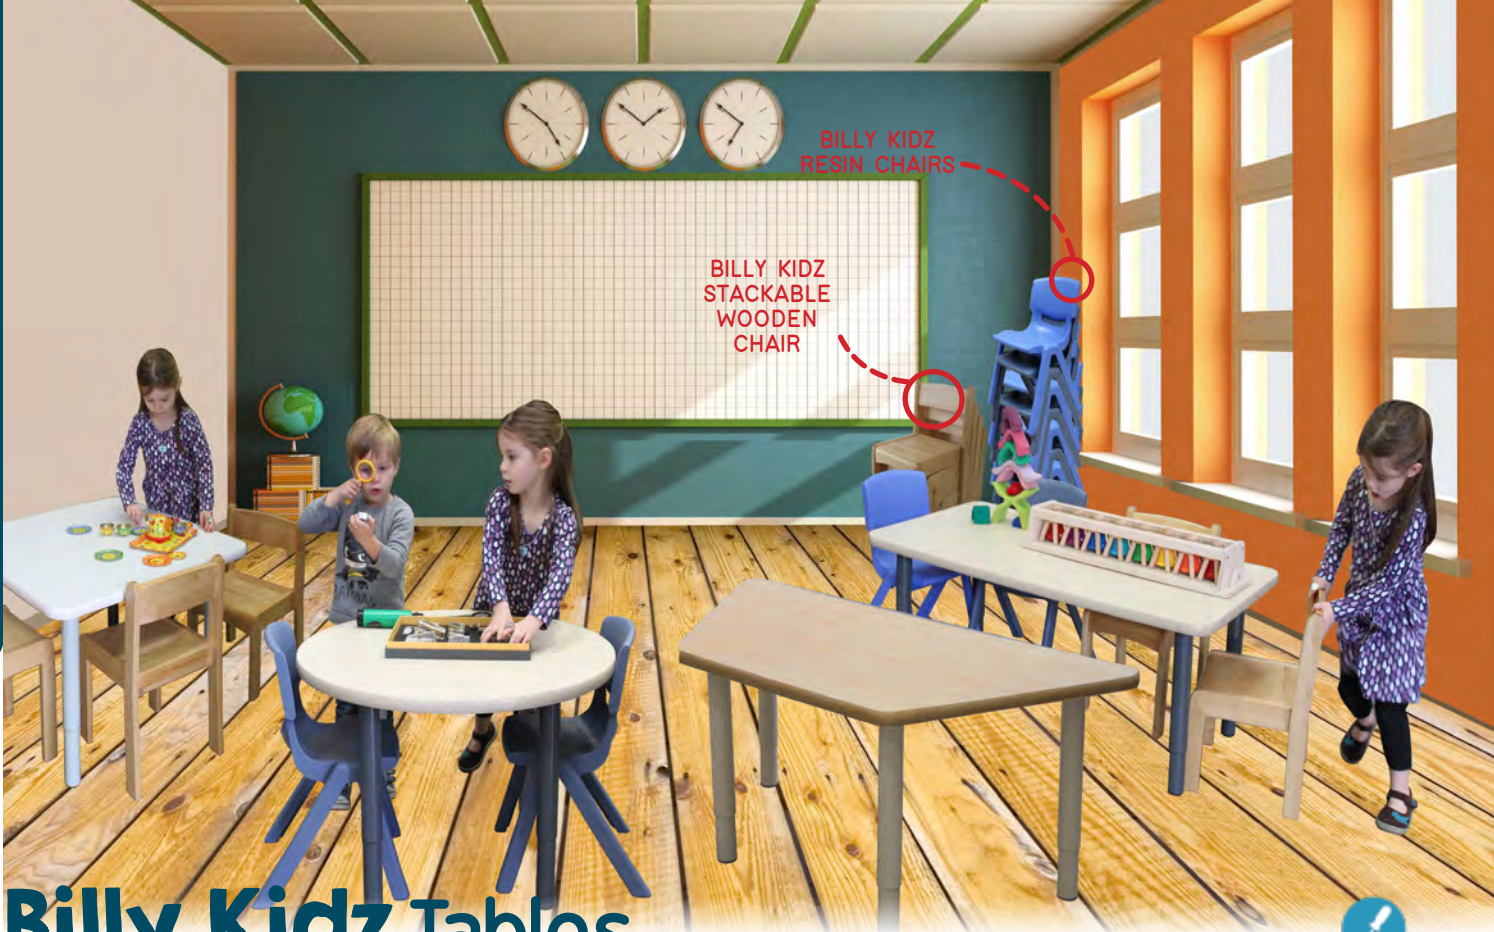

BILLY KIDZ RESIN CHAIRS

BILLY KIDZ STACKABLE WOODEN CHAIR

Billy Kidz Tables

Our exciting tables come in a Birch or Neutral high pressure laminate top which provides an ultra durable scratch resistant and easy to clean surface. A fantastic table surface to withstand the hardships of everyday use. All tables now come with Our AMAZING adjustable legs which can be altered with just a simple hand twist to allow you to adjust your table height anywhere between 38-56cm. No tools required and locks firmly in place preventing any leg movement! We've even pre-marked the legs with standard table heights of 38cm, 45cm, 50cm and 56cm purely for your convenience however each leg can be set independently to even cater for uneven floors! The 50mm round leg thickness makes them stronger and more durable than a standard table leg. This unique system allows you the flexibility to match the tables to your chairs or to meet the changing needs of your children! Tables can be assembled in under 2 minutes without the need for any tools.

TABLE TOPS AVAILABLE IN BIRCH & NEUTRAL

FULL RANGE OF TABLES 192-193

LEGS AVAILABLE IN CHARCOAL, LIGHT GREY & CREAM

TABLE HEIGHTS MARKED ON LEGS

FLOOR

Billy Kidz Table & Chair Height Chart

AGE:	6 - 2 MTHS - 2 YRS	18 - 3 MTHS - 3 YRS	3 - 5 YRS	4 - 6 YRS
TABLE HEIGHT	38cm	45cm	50cm	56cm
SEAT HEIGHT	15cm	26cm	30cm	34cm

SIMPLY TWIST TO RELEASE, SLIDE TO HEIGHT & TWIST TO LOCK SECURELY