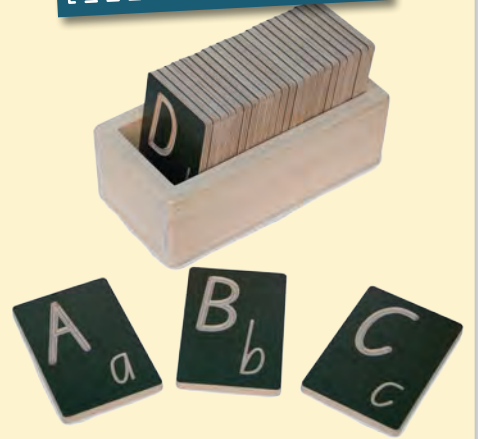

Wooden Finger Tracing Cards

* **132134 Letters 26pcs** $129.95
Learn the alphabet with these wooden letter cards. Size: 15 x 10cmH Age: 3+ yrs