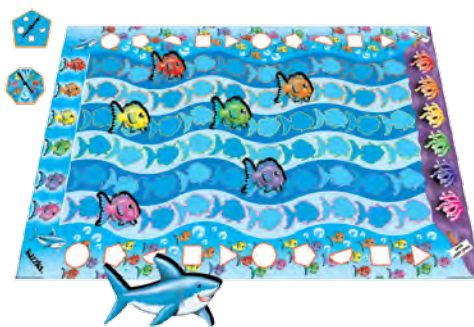

Tuzzles Fish Race Game

* 132659 ..... $99.95
A game for up to 6 children teaching colour and shape recognition as well as turn taking, as players co-operatively help each other find their fish the quickest way home to the safety of the coral. The game relies on the co-operation of all the players to function, it is the fish that win or make it home first; not any one player. This makes the game fair and fun for everyone involved from start to finish. Made of durable Vinyl material. Game also includes 2 Game spinners, 6 fish and game instructions. Size: 60 x 40 x 19cm Age: 3+ yrs