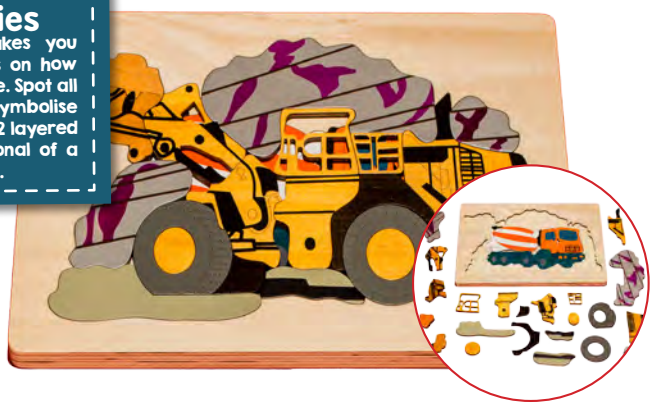

\* **132616** Day 10pcs  
Size: 247 x 148 x 12mmH

\$21.95

\* **132617** Night 12pcs  
Size: 247 x 148 x 12mmH

\$21.95

**Construction Series**  
Our Construction series takes you on a journey in five puzzles on how buildings and roads are made. Spot all the icons in a cityscape that symbolise construction and look into a 2 layered puzzle appearing 3 dimensional of a massive construction vehicle.