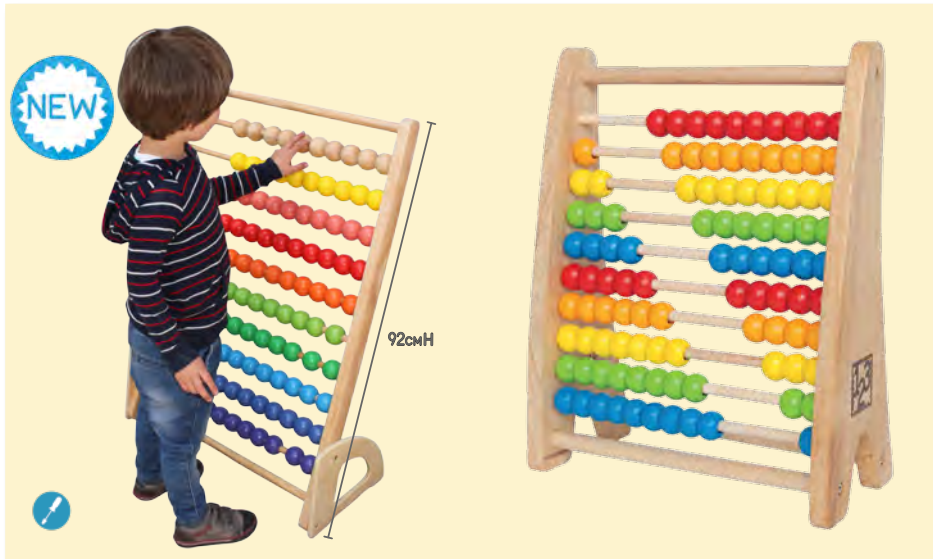

NEW

Santoys Giant Abacus

* **132580** $199.95
This giant abacus is great for group play. It helps children learn hand-eye coordination, counting and colour recognition. The stand can be assembled in two different positions. Colours and designs may vary. Size: 50 x 56 x 92cmH Age: 3+ yrs

Hape Rainbow Bead Abacus

* **133943** $31.95
Quality made wooden abacus featuring bright rainbow beads. Ideal for introducing patterning, addition, subtraction and counting. Size: 12 x 25.5 x 32cmH Age: 2+ yrs

Designed so that kids can trace the numbers and letters with their fingers. Made in Australia from beautiful, coated ply wood. Supplied in a Pine storage box.