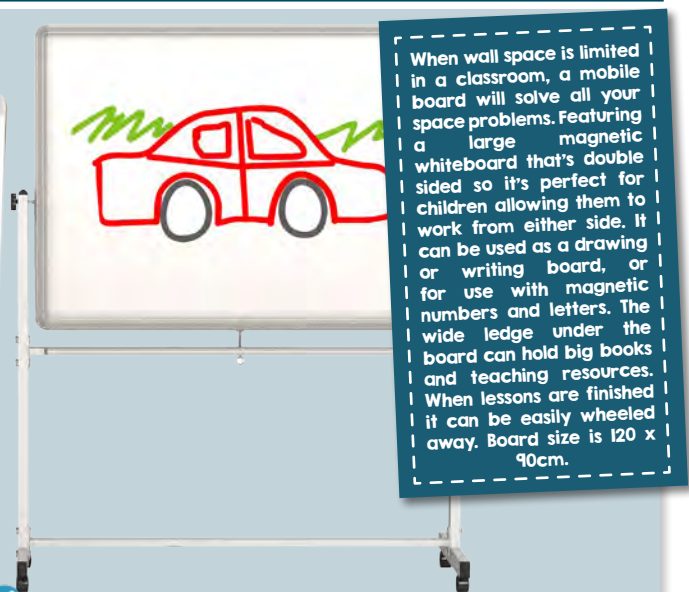

## Billy Kidz Mobile Whiteboard or Big Book Easel

- 135553** 120 x 90 x 159cm ..... \$149.95

When wall space is limited in a classroom, a mobile board will solve all your space problems. Featuring a large magnetic whiteboard that's double sided so it's perfect for children allowing them to work from either side. It can be used as a drawing or writing board, or for use with magnetic numbers and letters. The wide ledge under the board can hold big books and teaching resources. When lessons are finished it can be easily wheeled away. Board size is 120 x 90cm.