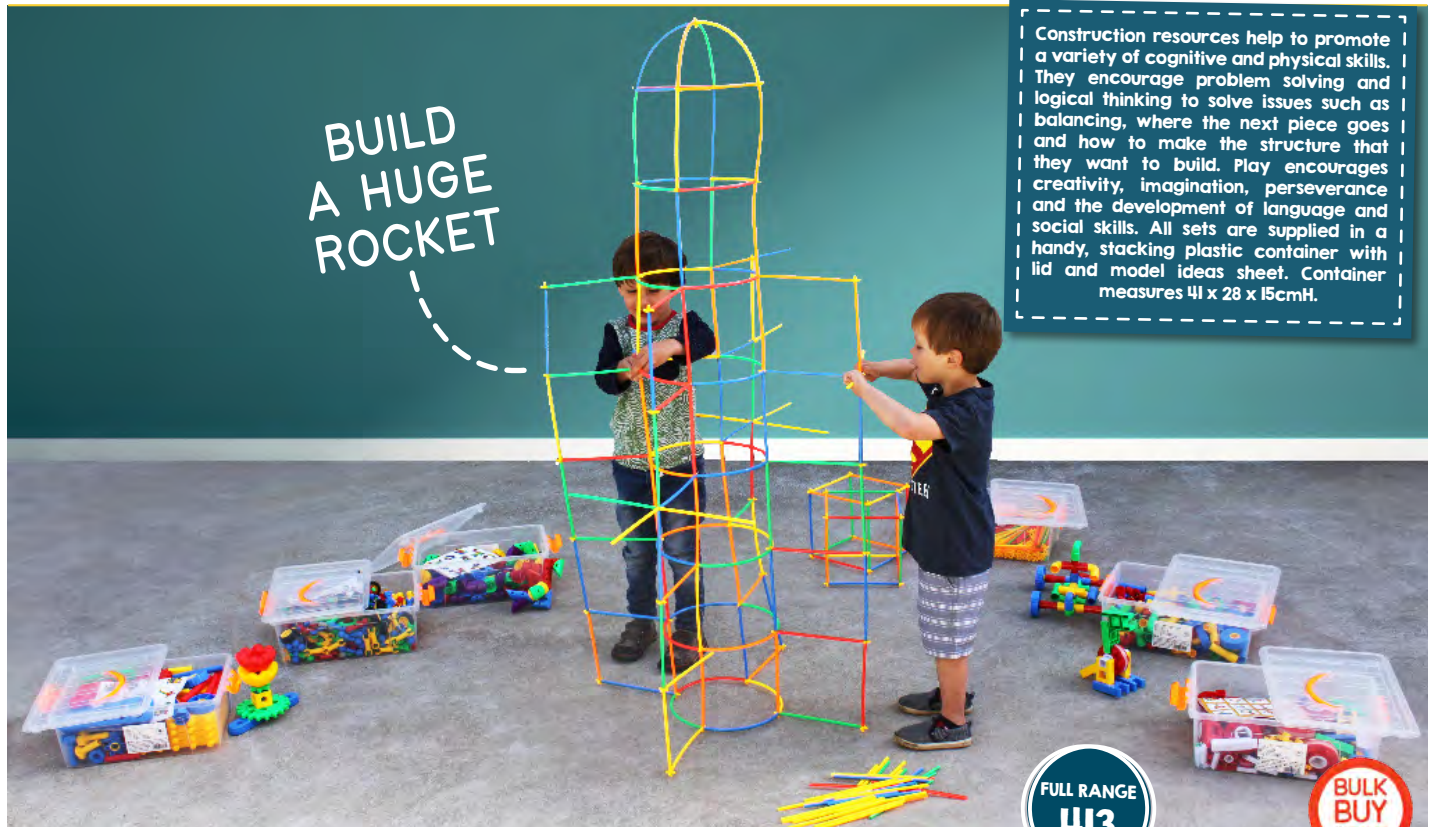

Construction resources help to promote a variety of cognitive and physical skills. They encourage problem solving and logical thinking to solve issues such as balancing, where the next piece goes and how to make the structure that they want to build. Play encourages creativity, imagination, perseverance and the development of language and social skills. All sets are supplied in a handy, stacking plastic container with lid and model ideas sheet. Container measures 41 x 28 x 15cmH.

Billy Kidz Construction Set

* **135575T** Mega Value 1636pcs $349.95
These colourful construction blocks are great value. Perfect for use in a classroom, they are made from a durable plastic and feature bright colours. This construction block kit includes Twist and Build Tubes 160pcs, Straws 800pcs, Pipe Tubes 128pcs, Building & Wheels 160pcs, Building & Cogs 88 pcs, Pop & Snap Connectors 300pcs. Each set comes with a model ideas sheet and a handy storage tub with lid measuring 41 x 28 x 15cmH. Age: 3+ yrs