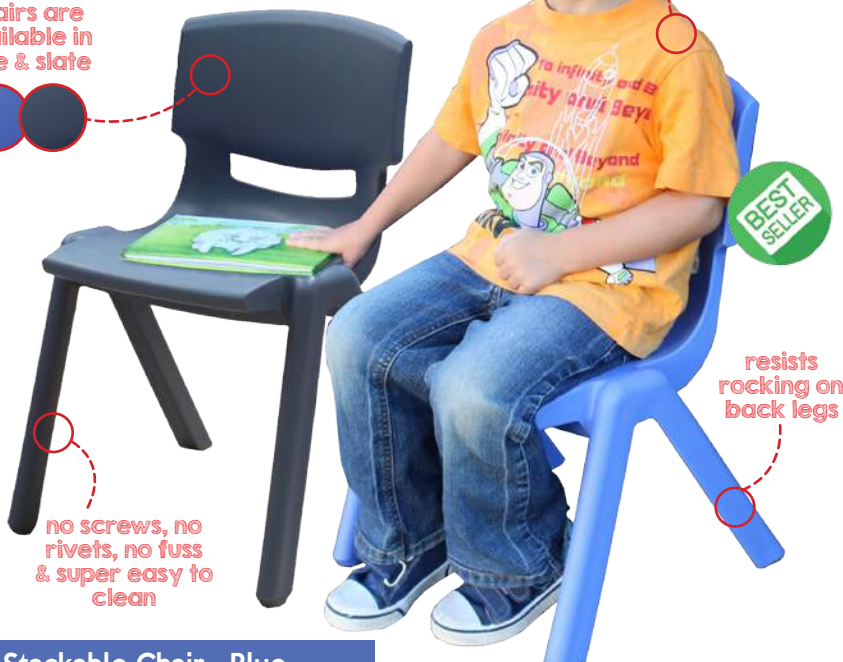

# Billy Kidz Laminate Tables

High quality, birch timber table with durable laminate finished top. These Billy Kidz tables are extremely practical and neutral to suit all rooms. Perfect for all children's activities and available in square, rectangle and circle and in three heights. These tables are ideal for everyday use, have solid birch legs and are well matched to the solid birch Billy Kidz stackable chairs.

## Billy Kidz Tables

Our tables come in a Birch or Neutral high pressure laminate top which provides an ultra durable scratch resistant and easy to clean surface. A fantastic table surface to withstand the hardships of everyday use. All tables now come with our adjustable legs which can be altered with just a simple hand twist to allow you to adjust your table height anywhere between 38-56cm. No tools required and locks firmly in place preventing any leg movement! We've even pre-marked the legs with standard table heights of 38cm, 45cm, 50cm and 56cm purely for your convenience however each leg can be set independently to even cater for uneven floors! The 50mm round leg thickness makes them stronger and more durable than a standard table leg. This unique system allows you the flexibility to match the tables to your chairs or to meet the changing needs of your children! Tables can be assembled quickly without the need for any tools.

### Billy Kidz Table & Chair Height Chart

TABLE HEIGHT	38cm	45cm	50cm	56cm
SEAT HEIGHT	15cm	26cm	30cm	34cm
AGE:	6 - 2 MTHS YRS	18 - 3 MTHS YRS	3 - 5 YRS	4 - 6 YRS

# Billy Kidz Chairs

chairs are available in blue & slate

Made from sturdy plastic, these versatile stools can be used inside or outside and have a unique design where the bottom is convex shaped, allowing the user to rock gently from side to side or in a circle allowing for greater comfort and also helps children who struggle to sit still for too long. All stools, are made with a non-slip rubber bottom and top for safety.