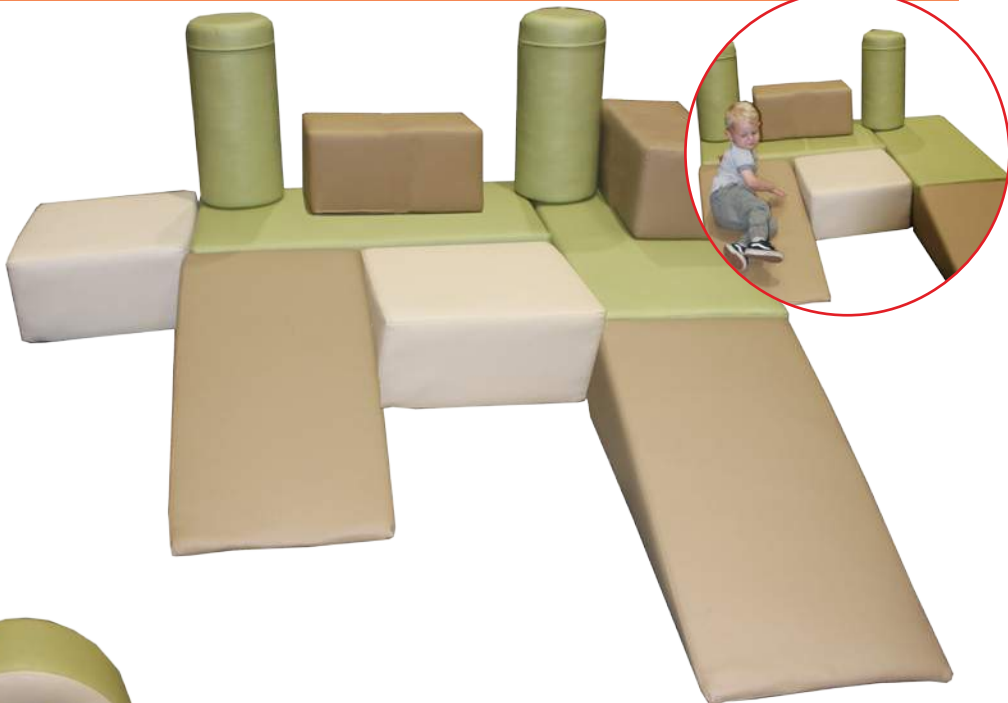

FULL RANGE OF INFANT & TODDLER PLAY  
**450-458**

**Discoveroo Bendy Caterpillar**

- \* **144144 22cm** ..... \$13.95  
A bendable caterpillar made from plantation wood and safe paints, is great for building coordination and basic motor skills. You won't be able to put it down. Age: 10+ mths

**3,2,1 blast-off!!**

**Discoveroo Magnetic Stacking Rocket**

- \* **144151 20cmH** ..... \$34.95  
Great for motor skills and pretend play, this wonderful toy can be played with as a stacker and also a rocket. Eight hidden magnets in each ring offer a great challenge for little ones. Includes a spaceman, alien and monkey for a variety of space adventures. Age: 18+ mths

**Billy Kidz Soft Jumbo Block Set**

\* **159636** 10pcs ..... \$749.95

In natural earthy tones, this soft jumbo block set is ideal for beginners to create their own playground climbing equipment. This builds confidence and motor skills by developing early balance and co-ordination skills at a lower height allowing less confident children to be involved, supporting collaborative group play and enhancing social interactions. The wipe-clean, vinyl covered blocks are made of thick resilient foam and provides a safe area for children to crawl and climb. Set includes: 2 x ramps (95 x 45 x 24cmH), 2 x cylinders (45 x 24cmH), 2 x double blocks (95 x 45 x 24cmH), 2 x single blocks (47 x 45 x 24cmH) , 2 x half blocks (47 x 24 x 24cmH).