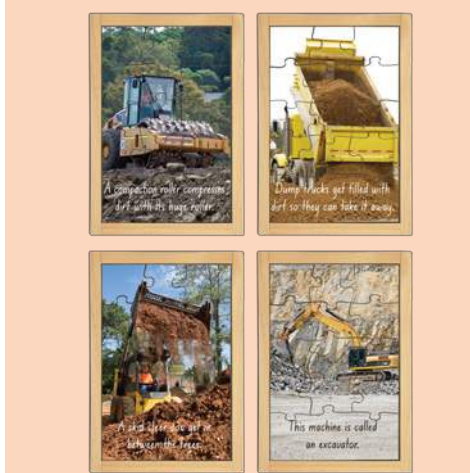

Diggers & Dozers Story Book Puzzles

1. 132193 Set of 4 ..... $169.95
2. This set of four large puzzles teaches children about earth works machines. Each puzzle pictures a different earth working machine and a worded description for each one. The set includes a compaction roller, dump truck, excavator and a skid steer. Stored in a wooden storage tray, these 13 piece puzzles measure 38cm x 28cm.