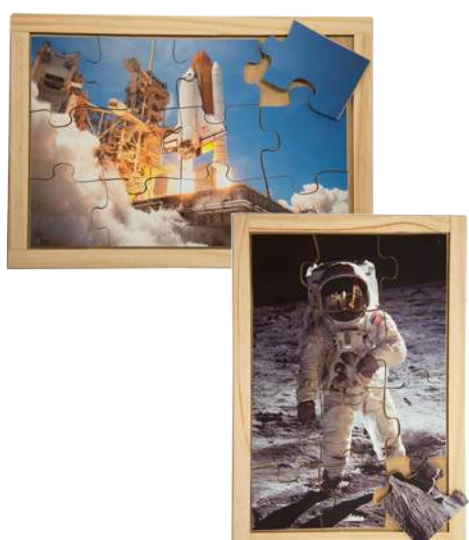

Space Puzzle

- 132157 Rocket 12pcs $44.95
- 132158 Astronaut 12pcs $44.95
- 132159 Moon 12pcs $44.95
- 132160 Telescope 12pcs $44.95