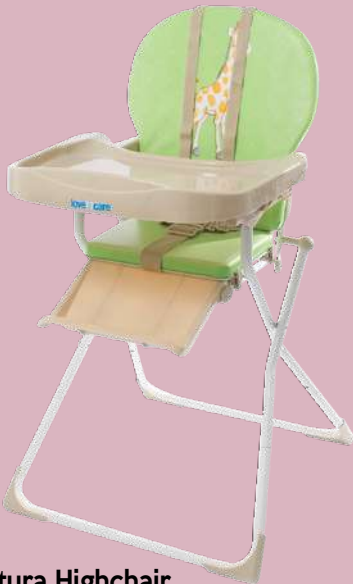

Futura Highchair

159934 ..... $114.95
Basic yet stylish & functional with easy clean surfaces and easy fold. Colours and designs may vary. Weight: 8kgs. Folded: 59 x 36 x 100cmH. Size: 59 x 49 x 98cmH