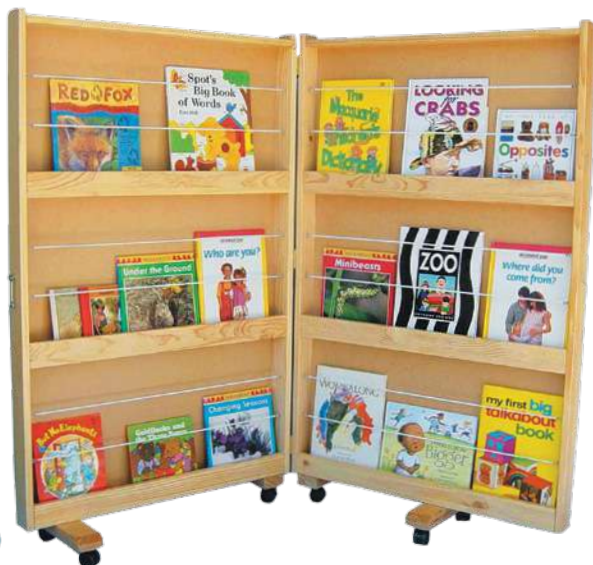

Folding Book Display

146061 ..... $399.95
This unit closes and can be stored away allowing books to remain safe and out of reach when desired. Australian made in smooth hoop Pine ply. Complete with castors for portability. Unit comes assembled, feet and castors required to be fitted. Accessories not included. Size: 85 x 20 x 125cmH