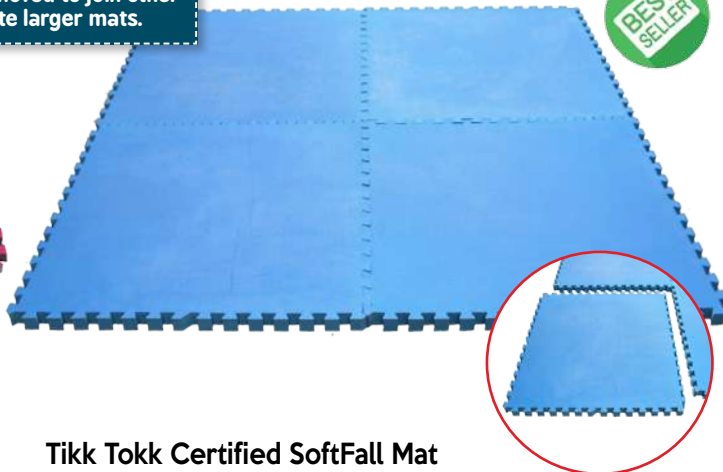

Edges can be removed to join other mats to create larger mats.