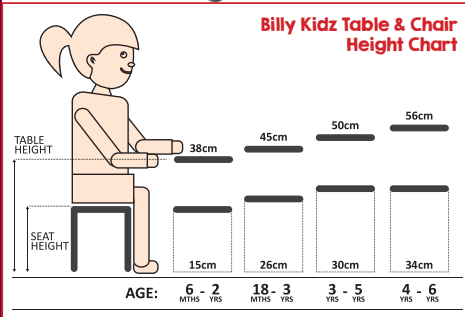

44cm Adult Chair

33.5cm Chair

30cm Chair

26cm Chair

\*FLOOR TO SEAT SIZES