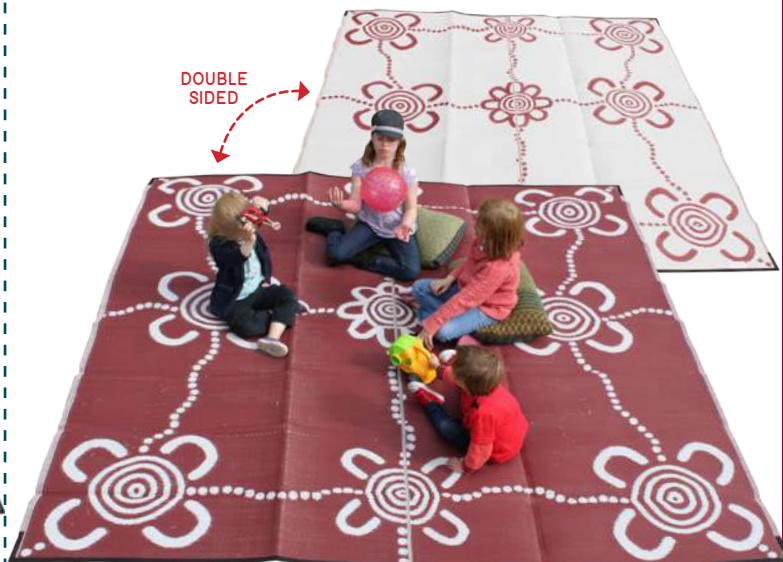

Large Mats

Recycled Large Mat Aboriginal Design