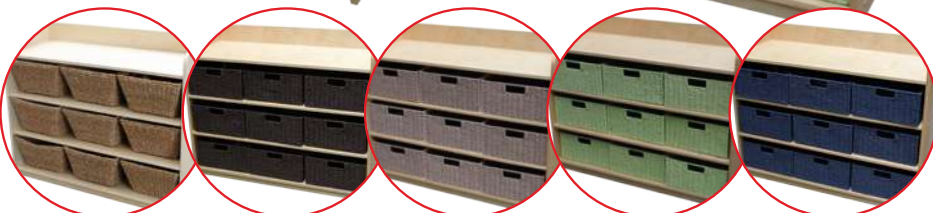

Strong, durable and eco-friendly, these Paper Rope Storage baskets are great for storing craft projects or as a natural storage solution. The baskets come with a convenient handle, so they can be used as a drawer in storage furniture.

MIX & MATCH
TO MAKE YOUR OWN COMBINATIONS