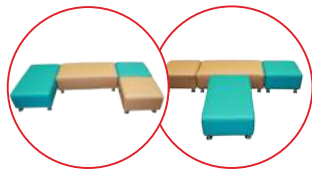

Billy Kidz Single Ottoman

- 159629 Island Blue $109.95
- Size: 55 x 55 x 33cmH

Billy Kidz Double Ottoman

- 159630 Island Blue $179.95
- Size: 100 x 55 x 33cmH

Billy Kidz Single Ottoman

- 159631 Coffee $109.95
- Size: 55 x 55 x 33cmH

Billy Kidz Double Ottoman

- 159632 Coffee $179.95
- Size: 100 x 55 x 33cmH