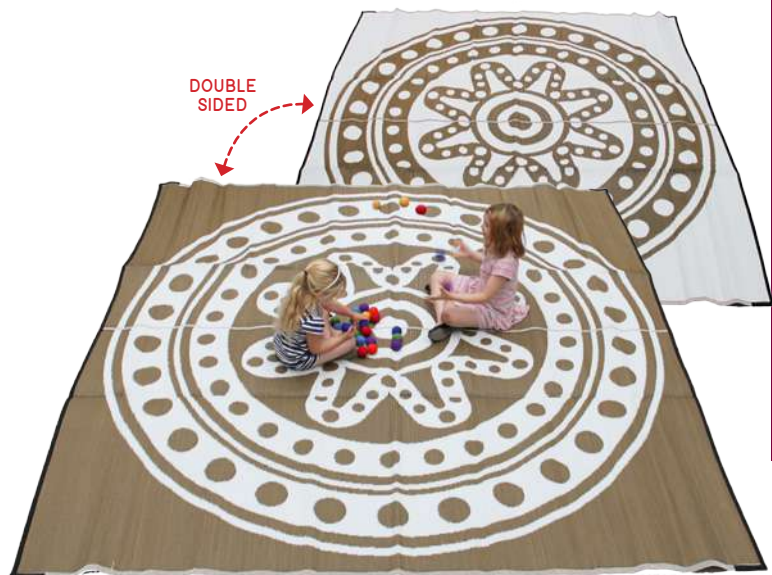

146516 "Yarning Circle" Orange/Black $129.95
Beautifully designed large mat by De Greer Yindimincarlle titled 'The Yarning Circle' represents a variety of different indigenous symbols including men, campsite, coolamon, child, boomerang, warrior, emu tracks, kangaroo tracks and digging sticks. Size: 2.7 x 2.7m