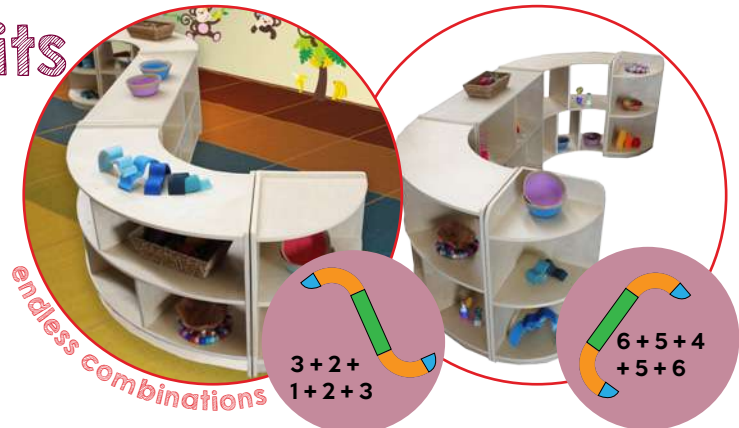

Billy Kidz Storage Units

Bellbird's range of Storage Units are all made from Natural birch ply timber to add the beauty of smooth curves and functional storage to your classroom. All items can be used as a single shelving unit or form part of a modular design (See examples pictured). Straight and curved units have the added feature of open backs which allows access and play from both sides and also greater light and visibility for teachers, assisting with classroom supervision.

Birch Low Shelf Unit 60cmH

159550T Set of 3 ..... $799.95