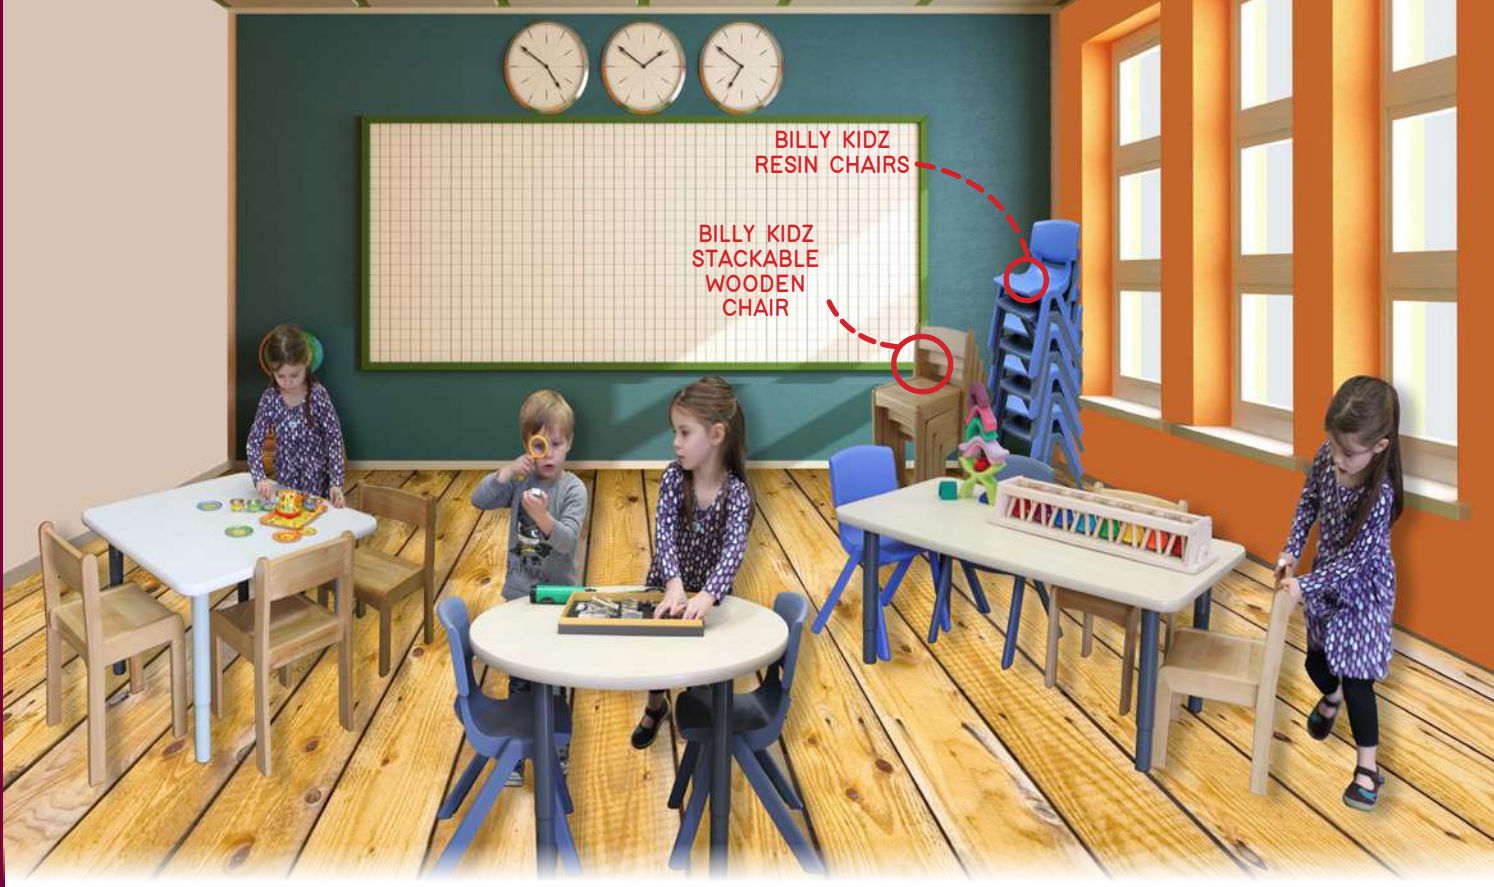

# Billy Kidz Tables

Our tables come in a Birch or Neutral high pressure laminate top which provides an ultra durable scratch resistant and easy to clean surface. A fantastic table surface to withstand the hardships of everyday use. All tables now come with our adjustable legs which can be altered with just a simple hand twist to allow you to adjust your table height anywhere between 38-56cm. No tools required and locks firmly in place preventing any leg movement! We've even pre-marked the legs with standard table heights of 38cm, 45cm, 50cm and 56cm purely for your convenience however each leg can be set independently to even cater for uneven floors! The 50mm round leg thickness makes them stronger and more durable than a standard table leg. This unique system allows you the flexibility to match the tables to your chairs or to meet the changing needs of your children! Tables can be assembled quickly without the need for any tools.