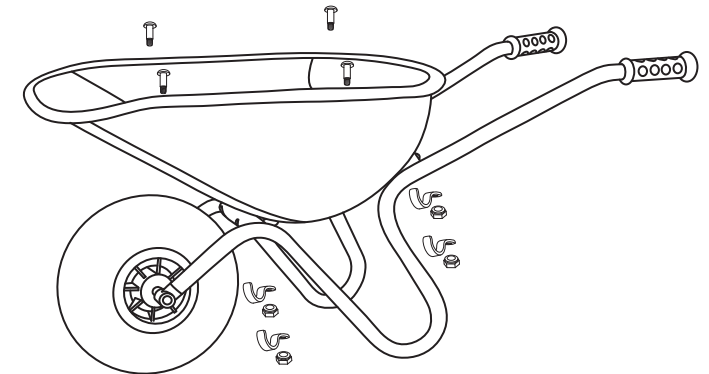

SCHUBKARRE

TT WHEELBARROW, BIG

1

4-10 years

beleduc Lernspielwaren GmbH
 Heinrich-Heine-Weg 2
 09526 Olbernhau / Germany
 www.beleduc.de

2

⚠ WARNING:

Adult assembly required.
 Please retighten the screws after 14 days!