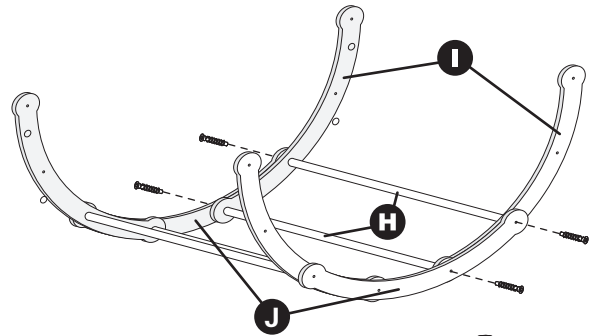

135619

Billy Kidz Discovery Cove (2 pieces)

TOOLS INCLUDED

- Hex Tool (1)

TOOLS NEEDED

- ✚ Phillips Screwdriver

| | |
|--------------------------------|--------------------|
| A A1 A2 x2/x2 | B x2 |
| C x2 | D x2 |
| E x4 | F x4 |
| G x4 | I x4 |
| H x8 | J x2 |
| K x1 | x40 |
| L x4 | x20 |

3

 x6

4

 x10

5

 x4

6

 x4

7

 x4

8

 x2

9

10

11

WARNING: