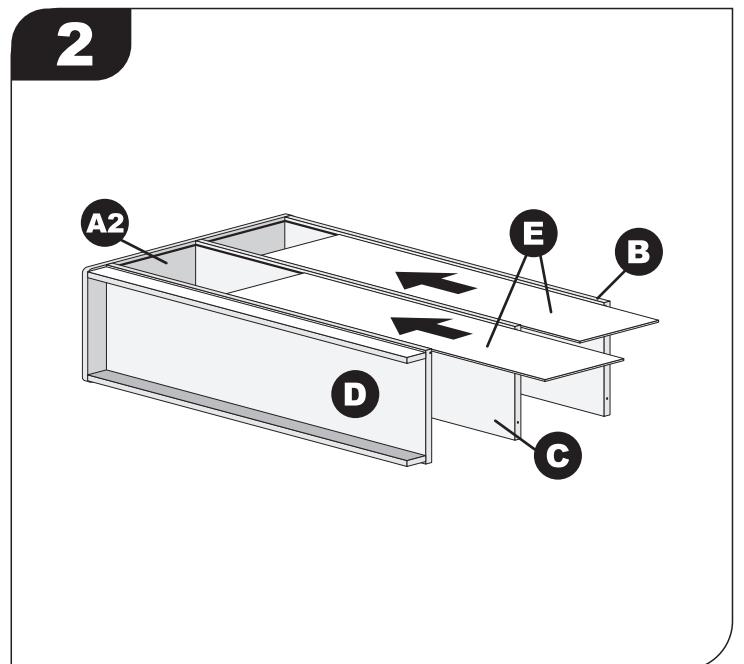

135619

Billy Kidz Discovery Cove (2 pieces)

TOOLS INCLUDED

- Hex Tool (1)

TOOLS NEEDED

- ✚ Phillips Screwdriver

| | |
|--------------------------------|--------------------|
| A A1 A2 x2/x2 | B x2 |
| C x2 | D x2 |
| E x4 | F x4 |
| G x4 | I x4 |
| H x8 | J x2 |
| K x1 | x40 |
| L x4 | x20 |

3

 x6

4

 x10

5

 x4

6

 x4

7

 x4

8

 x2

9

10

11

WARNING: