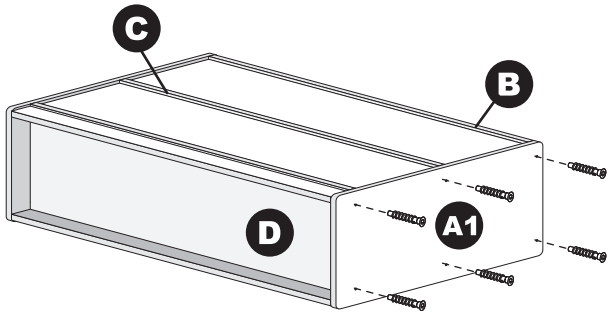

135619

Billy Kidz Discovery Cove (2 pieces)

TOOLS INCLUDED

- Hex Tool (1)

TOOLS NEEDED

- ✚ Phillips Screwdriver

| | |
|--------------------------------|--------------------|
| A A1 A2 x2/x2 | B x2 |
| C x2 | D x2 |
| E x4 | F x4 |
| G x4 | I x4 |
| H x8 | J x2 |
| K x1 | x40 |
| L x4 | x20 |

3

 x6

4

 x10

5

 x4

6

 x4