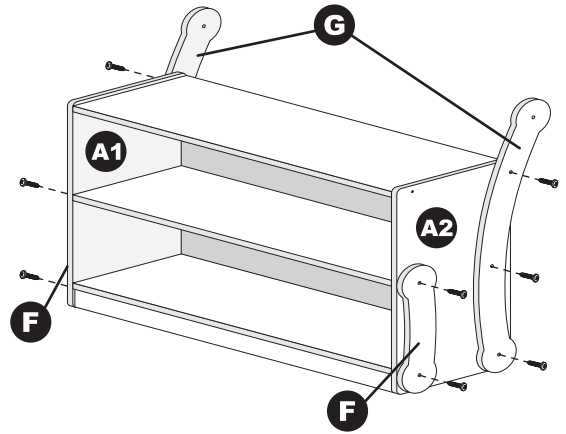

135619

Billy Kidz Discovery Cove (2 pieces)

TOOLS INCLUDED

- Hex Tool (1)

TOOLS NEEDED

- ✚ Phillips Screwdriver

| | |
|--------------------------------|--------------------|
| A A1 A2 x2/x2 | B x2 |
| C x2 | D x2 |
| E x4 | F x4 |
| G x4 | I x4 |
| H x8 | J x2 |
| K x1 | x40 |
| L x4 | x20 |

3

 x6

4

 x10

5

 x4

6

 x4

7

 x4

8

 x2

9

10

11

WARNING: