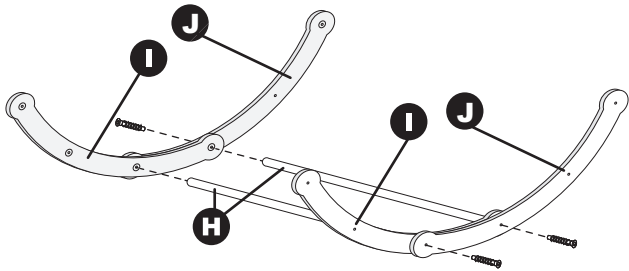

135619

Billy Kidz Discovery Cove (2 pieces)

TOOLS INCLUDED

- Hex Tool (1)

TOOLS NEEDED

- ✚ Phillips Screwdriver

| | |
|--------------------------------|--------------------|
| A A1 A2 x2/x2 | B x2 |
| C x2 | D x2 |
| E x4 | F x4 |
| G x4 | I x4 |
| H x8 | J x2 |
| K x1 | x40 |
| L x4 | x20 |

3

 x6

4

 x10

5

 x4

6

 x4

7

 x4

8

 x2

9

10

11

WARNING: