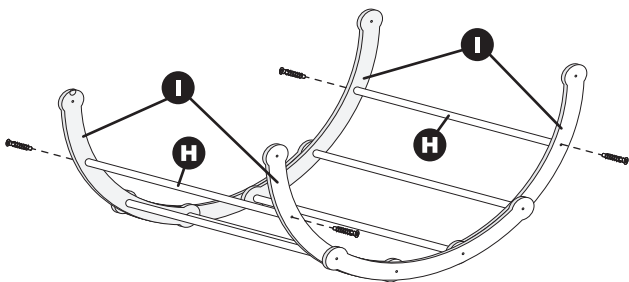

135619

Billy Kidz Discovery Cove (2 pieces)

TOOLS INCLUDED

- Hex Tool (1)

TOOLS NEEDED

- ✚ Phillips Screwdriver

| | |
|--------------------------------|--------------------|
| A A1 A2 x2/x2 | B x2 |
| C x2 | D x2 |
| E x4 | F x4 |
| G x4 | I x4 |
| H x8 | J x2 |
| K x1 | x40 |
| L x4 | x20 |

3

 x6

4

 x10

5

 x4

6

 x4

7

 x4

8

 x2

9

10

11

WARNING: