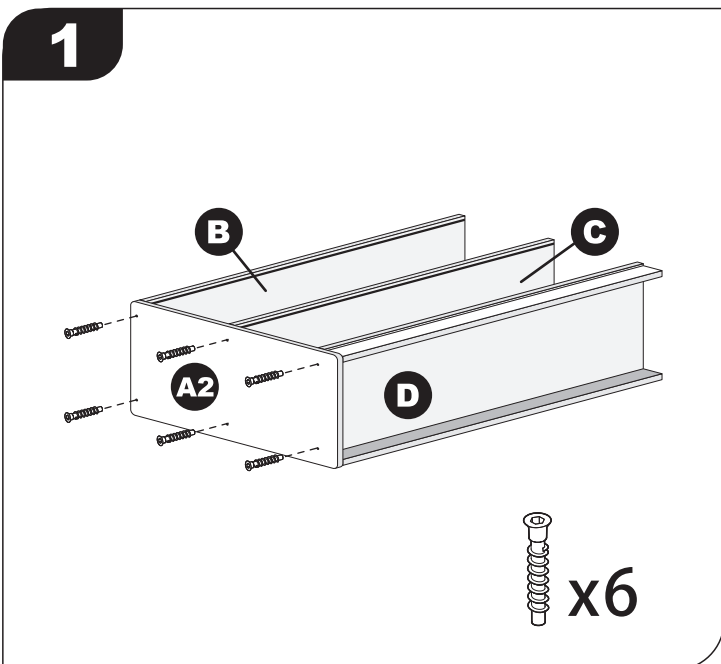

135619

Billy Kidz Discovery Cove (2 pieces)

TOOLS INCLUDED

- Hex Tool (1)

TOOLS NEEDED

- ✚ Phillips Screwdriver

| | |
|--------------------------------|--------------------|
| A A1 A2 x2/x2 | B x2 |
| C x2 | D x2 |
| E x4 | F x4 |
| G x4 | I x4 |
| H x8 | J x2 |
| K x1 | x40 |
| L x4 | x20 |

3

 x6

4

 x10

5

 x4

6

 x4

7

 x4

8

 x2

9

10

11

WARNING: