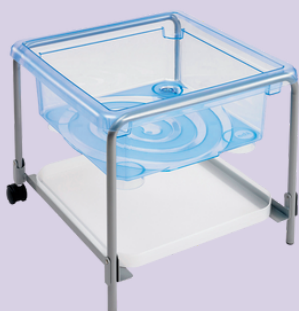

112257
Water Play Brush
- 25mm

132682
Mini Tuff Activity
Tray & Stand Set

112980
EC Sensory Cotton Sand
5kg - Natural

Fun2 Play Activity Trays

*Available in multiple colours and heights

Science & Discovery