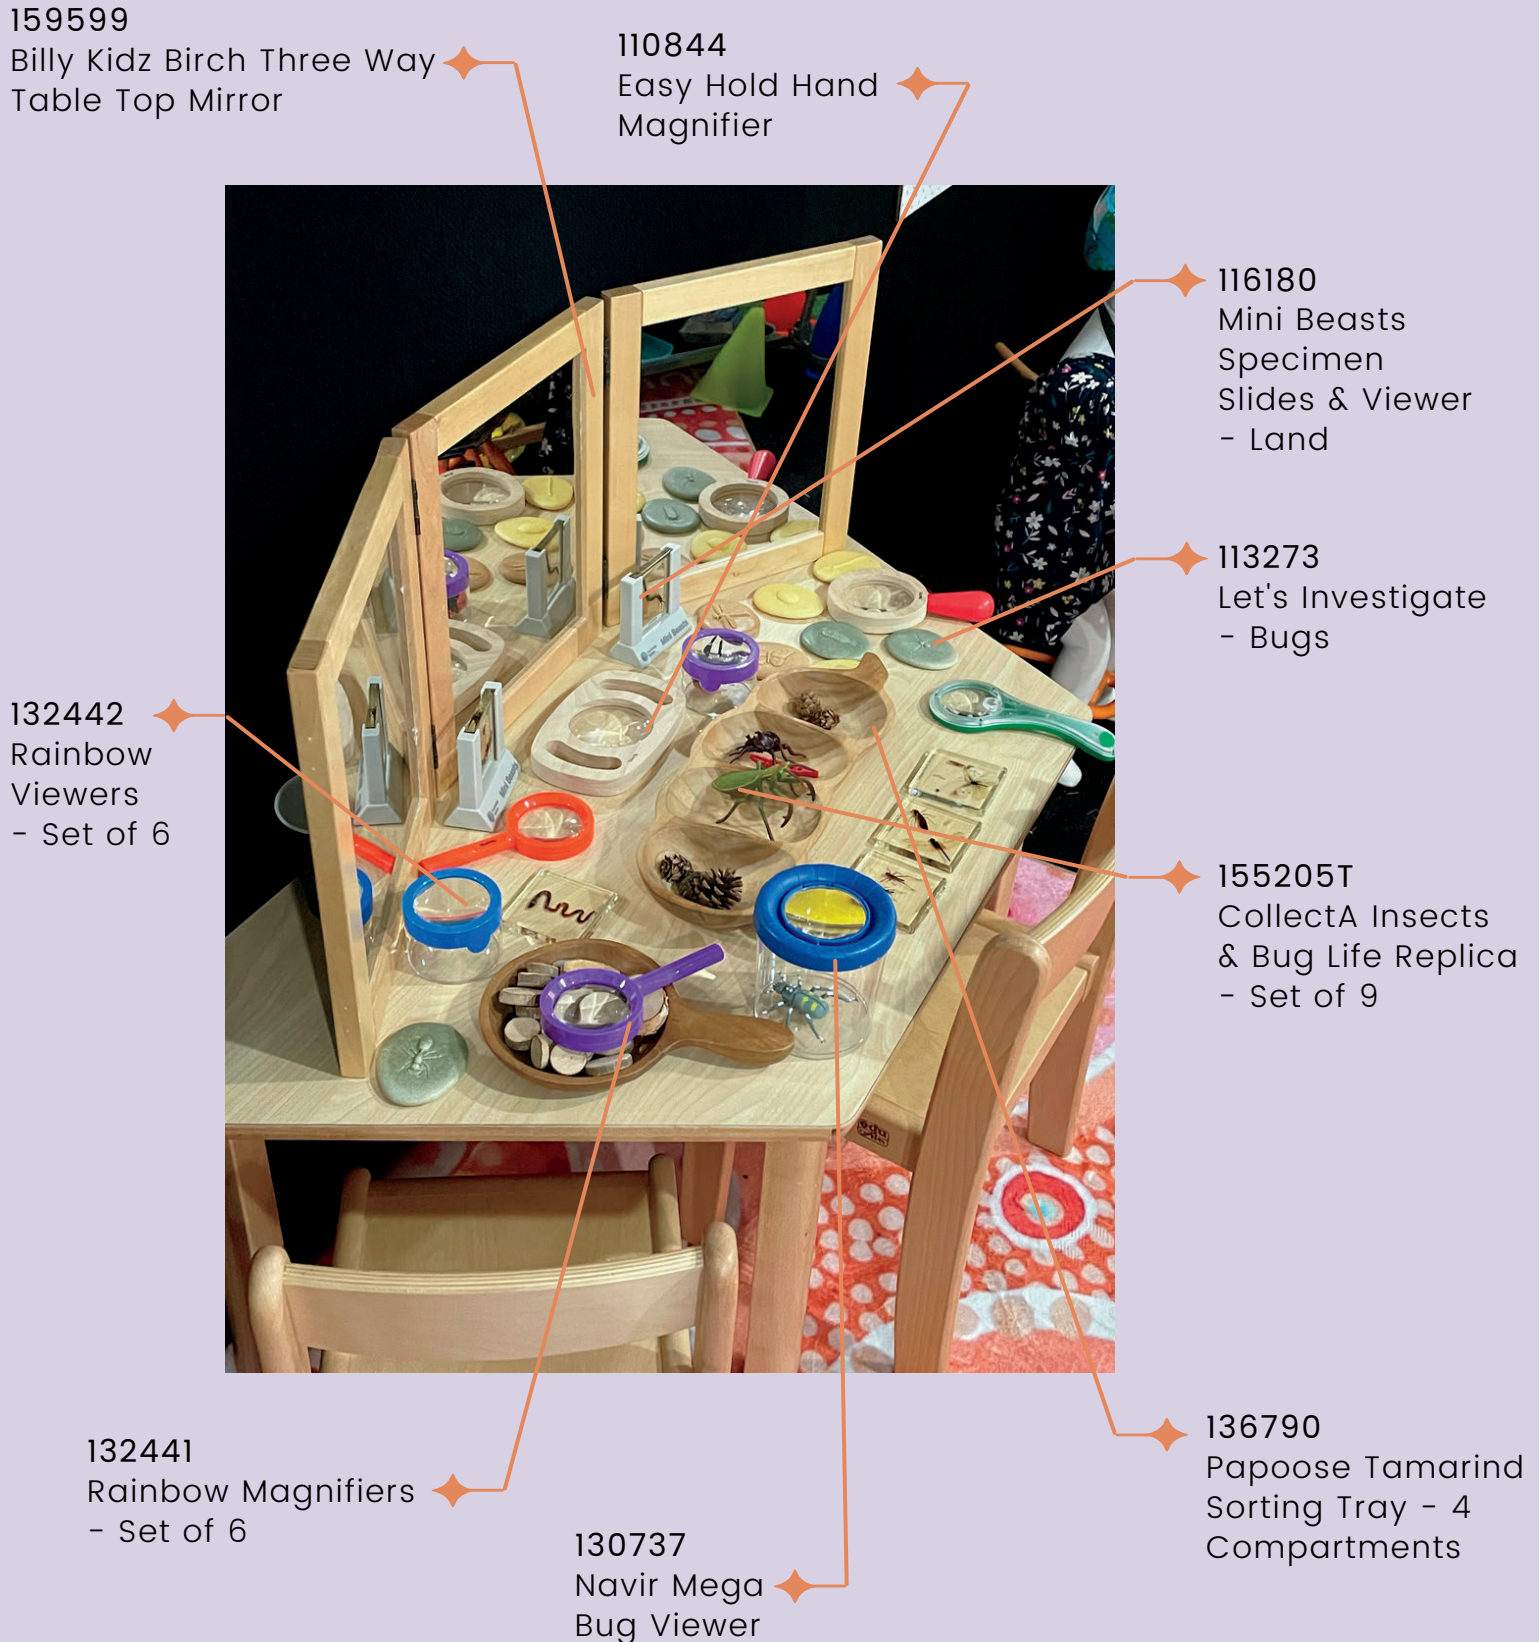

Science & Discovery