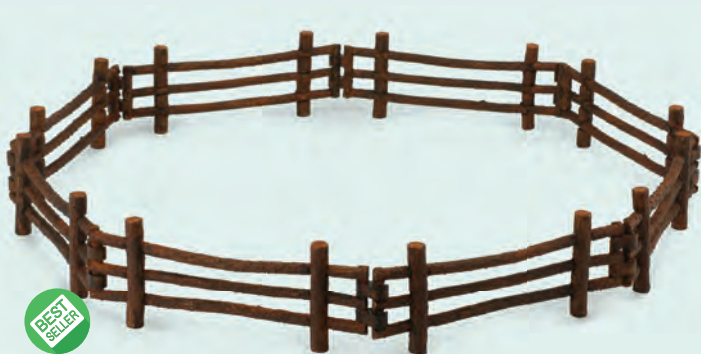

CollectA Animal Replica

◆ 155077	Log Fence	$18.95

Size: 136 x 6.5cmH