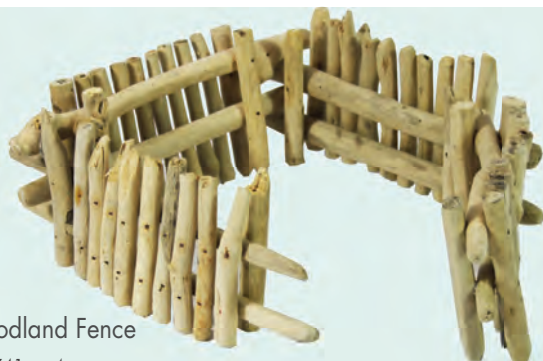

Woodland Fence

136741	4pcs.....	$19.95

Four pieces of fence made from driftwood, can be a perfect addition to a pretend play farm setting or can accompany the Barn House (code: 136730). As these are hand made and are a natural product, sizes can vary. 64cm of fencing, when all pieces are joined. Size: 16 x 3 x 8cmH