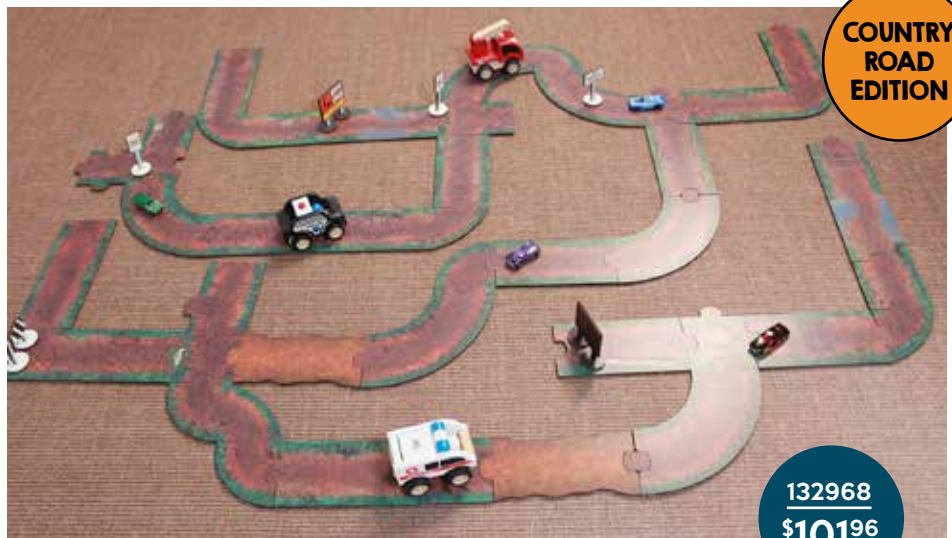

140092
\$84⁹⁶

save
\$15

Natural Lichee Big Truck

41 x 20 x 24cmH

This impressive Big Book range are all written, illustrated or photographed and printed in Australia. Size: 42 x 31cm.

Let's Learn about
Diggers and Dozers

132339
\$46⁷¹

save
\$8

Big Book

Let's Learn about Diggers and Dozers
Size: 42 x 31cm.

COUNTRY ROAD EDITION

132968
\$101⁹⁶

save
\$18

Tuzzles Super Roadway

Country Road Edition 44pcs
Size: 180x120cmx4.75mmH Age: 3+ yrs

AN INTERACTIVE PLAYING TRACK FOR CHILDREN WITH ADVENTUROUS MINDS

transport play

Big City Road Playmat
2 x 1.5m

1.5 METRE

2 METRE

132200
\$84⁹⁶

save
\$15