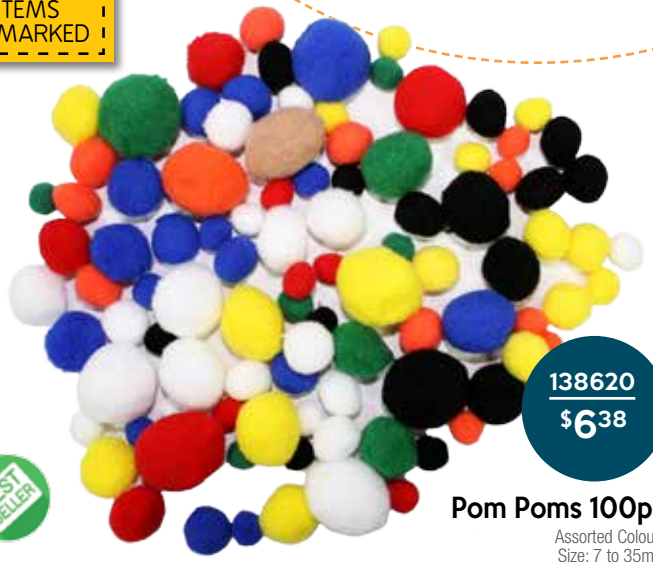

Set 10 (2018)

129719
\$8⁰⁸

15% OFF
ON ALL ITEMS
PRICES AS MARKED

Pony Beads

BEST SELLER

EACH
\$16⁹⁶

110298
Metallic 1000pk

save
\$3

110299
Pearl 1000pk

112401
Neon Multi 1600pk

Joggle Eyes Stackable

Assorted Sizes 300pk
Size: 10 to 20mm

110990
\$14⁴¹

FOUR TIER
CONTAINER WITH
B&W EYES IN
ASSORTED SIZES

138620
\$6³⁸

Pom Poms 100pk