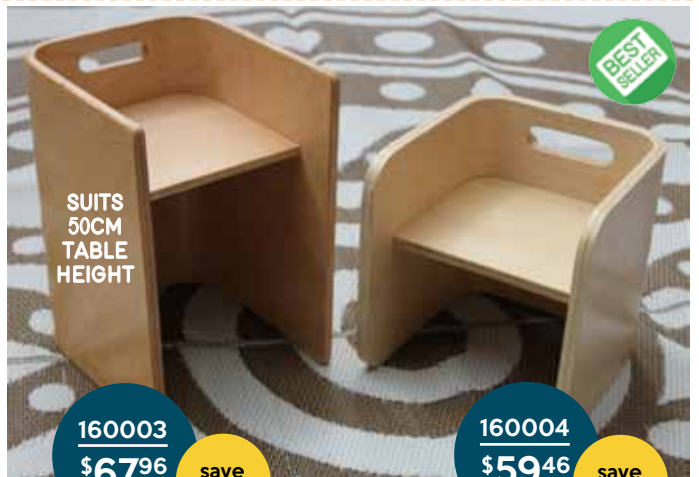

25cmH Floor to Seat
Size: 44 x 36 x 46cmH

EASILY
STACKABLE

20cmH Floor to Seat
Size: 38 x 32 x 38cmH

WIDE FOOT PRINT
FOR STABILITY.

FINISHED WITH
SMOOTH ROUNDED
CORNERS.

135601
\$55²¹

save
\$10

135600
\$50⁹⁶

save
\$9

160003
\$67⁹⁶

save
\$12

Billy Kidz Wooden Large Poppet Chair

Size: 28.5 x 31 x 41.5cmH

160004
\$59⁴⁶

save
\$10

Billy Kidz Wooden Poppet Chair