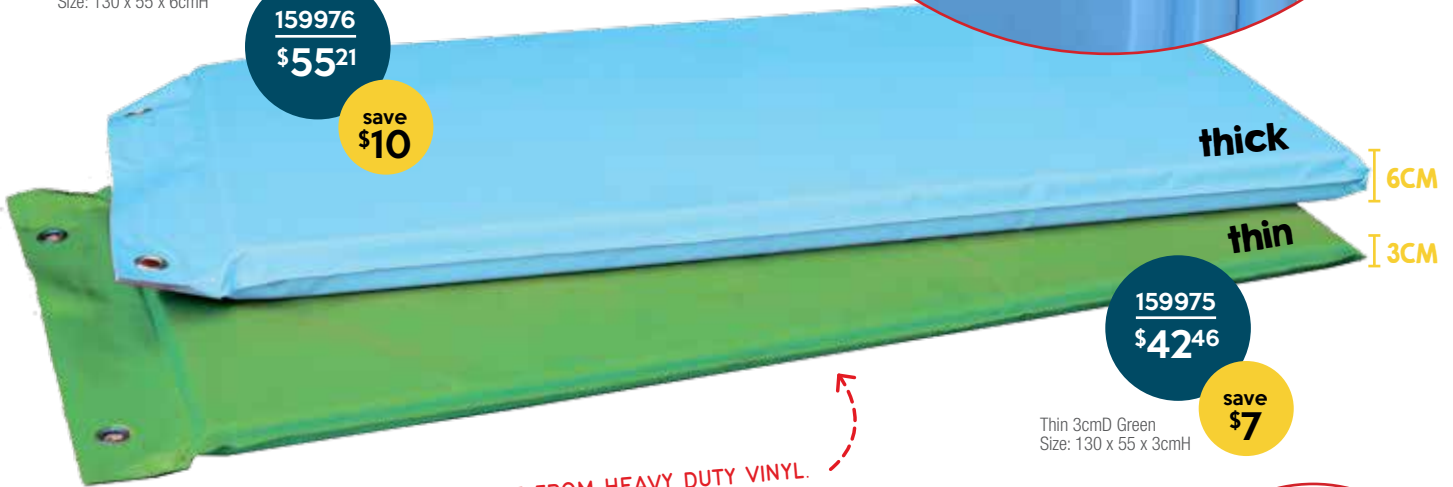

Hanging Sleep Mat Wall Rack
Size: 61 x 5cm

159987
\$42⁴⁶

save
\$7

holds 5
thick or 10
thin

Hanging Sleep Mat

Thick 6cmD Light Blue
Size: 130 x 55 x 6cmH

159976
\$55²¹

save
\$10