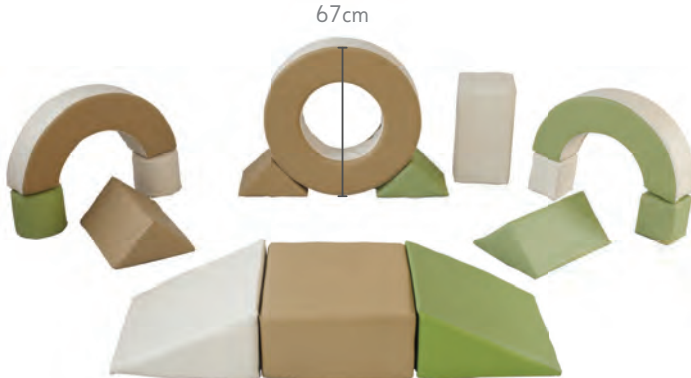

67cm

Billy Kidz Soft Play Gross Motor Block Set

* 159745 15pcs..... $679.95

A giant set of 15 large, tough vinyl covered foam blocks allowing children to construct obstacle courses to climb under, over, through shapes and build up and knock down blocks, for a fun activity. This set encourages exercise, team building, gross motor skills and muscle strength. Easy to wipe clean vinyl in lovely natural colours. The blocks range in size and shape from the cylinder at 18cm to the massive circle at 67cm.