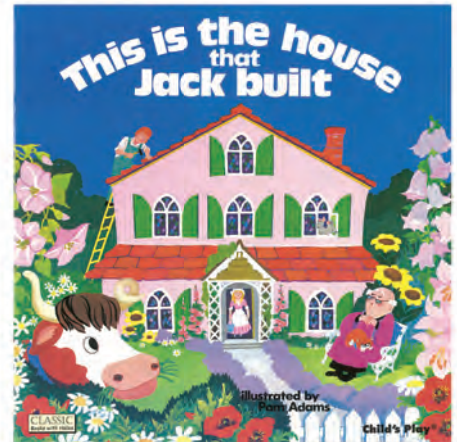

Peek-A-Boo Big Books

Years after publication, these much-loved classics are still as popular as ever. Ingenious die-cut holes bring these much-loved nursery rhymes to life and Pam Adams's illustrations lend humour and vibrancy to the proceedings. Bouncy illustrations, innovative die cutting and popular rhymes make Books with Holes a must for every child. Suitable for babies, toddlers, pre-schoolers and the classroom.

137880	There Was An Old Lady	$32.95
137881	This Old Man	$32.95
137882	Old Macdonald Had A Farm.....	$32.95
137883	This Is The House That Jack Built...	$32.95
137884	The Wheels On The Bus.....	$32.95
137885	Ten Little Monkeys	$32.95
137886	Itsy Bitsy Spider.....	$32.95
137887	Hickory Dickory Dock.....	$32.95
137888	Little Miss Muffet	$32.95
137889	Mary Had A Little Lamb	$32.95
137889T	Set of 10.....	$319.95

Set of 10 classic titles: Old Macdonald Had A Farm, Itsy Bitsy Spider, House Jack Built, Wheels on the Bus, Old Lady Who Swallowed A Fly, Mary Had Little Lamb, Hickory Dickory Dock, This Old Man, Little Miss Muffet, Ten Little Monkeys. Size: 44 x 44cm Age: 2+ yrs