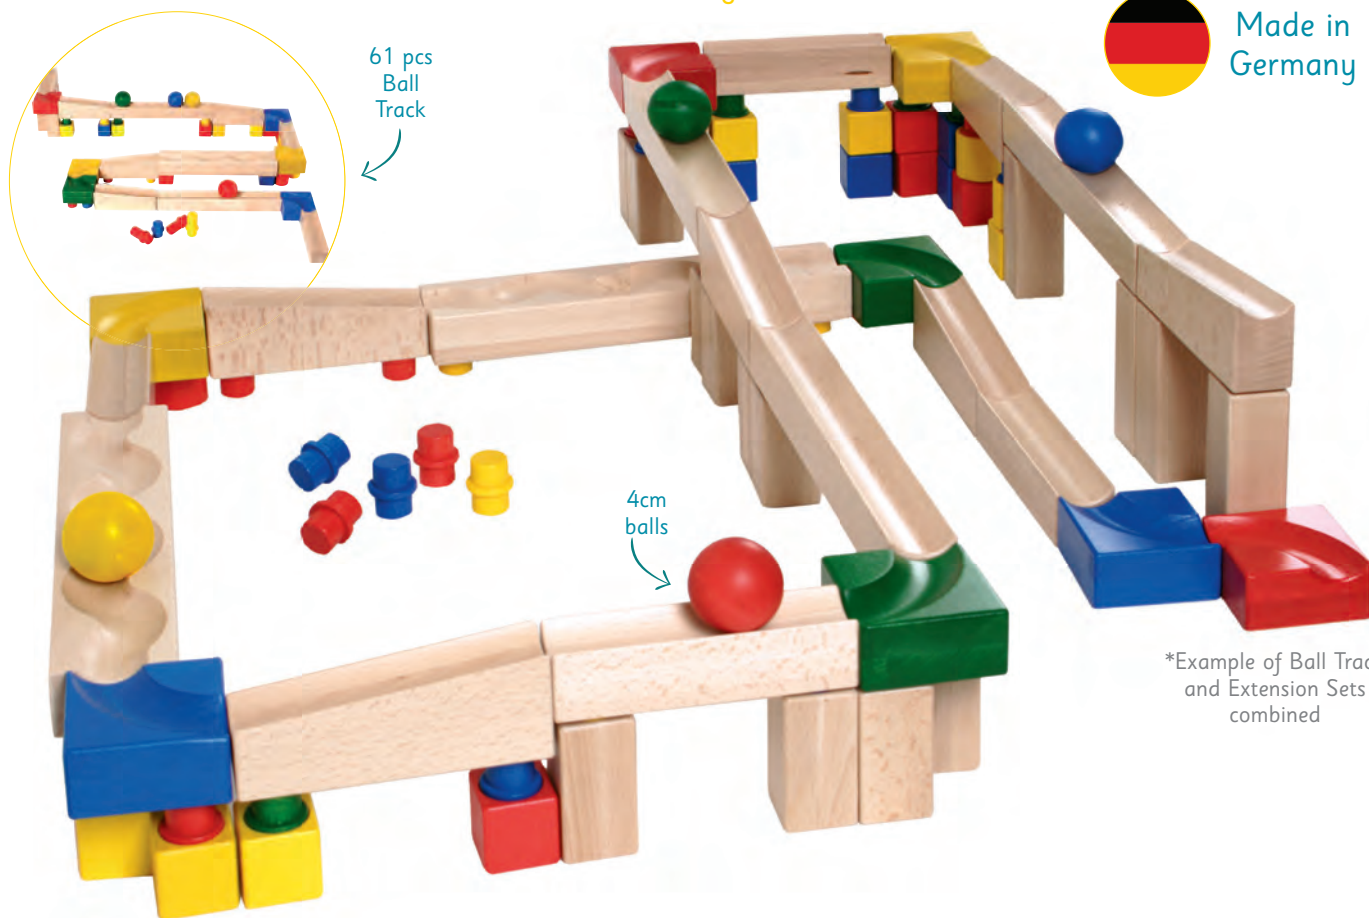

NIC Cubio Ball Track

NIC Toys are a quality German toy maker producing wooden marble runs from FSC Maple or Beech wood and painted with non-toxic water-based paints. Easy to build in any configuration you wish, the large 4cm wooden balls will roll smoothly down the tracks. A basic set and extension set are available in this range.

61 pcs Ball Track

4cm balls

*Example of Ball Track and Extension Sets combined

113727 NIC Cubio Ball Track 61pcs $179.95

The Cubio Wooden Ball Run is ideal for small children with its large wooden balls, which are easy to hold and modular block units that are easy to construct into exciting and stable runs.

113728 Track Extension 45pcs $134.95

The Cubio Wooden Ball Run Extension with its wavy tracks adds length, variety and excitement when added to the Cubio Wooden Ball Run Basic Set (113727). The modular blocks and tracks are easy for young children to construct into stable runs. Not suitable as a standalone set as it does not come with a ball.

NIC Cubio Ball Track & Extension Set

113728T 106pcs $299.95

An easy to build marble run with large wooden balls and modular block units. This set includes the 61 piece track set and 45 piece track extension set. Age: 18+ mths

A stable and sturdy wooden "marble" run by quality German toymaker NIC, made from FSC European Beech wood. Ideal for young children because it has no small parts or marbles. This unique ball track/marble run has eight tracks and instead of marbles comes with two wooden people, three UFO's, two discs, one sprinter car and a motive set for decorating the discs. Each item travels down the track in a different motion and at different speeds. Not only teaches children about gravity but also about speed and collisions as children try to predict what will travel the track faster and which item can even over take on the track.