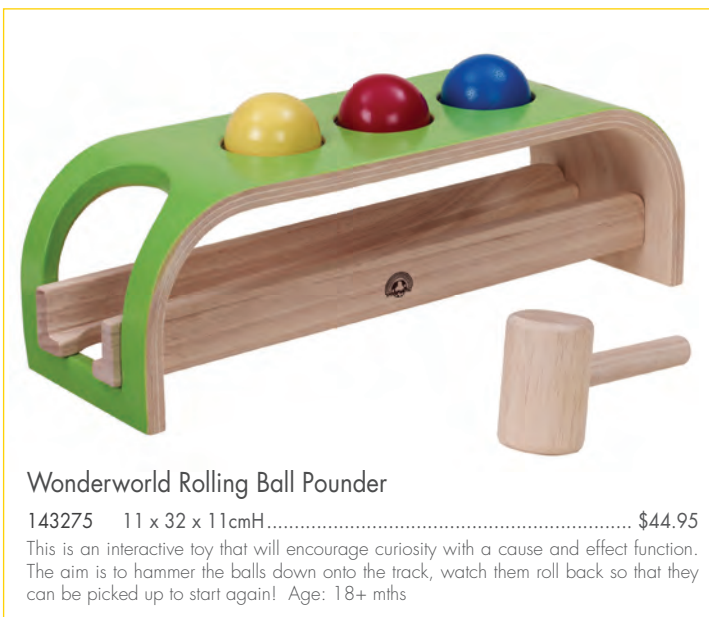

Wonderworld Rolling Ball Pounder

- 143275 11 x 32 x 11cmH..... $44.95
  This is an interactive toy that will encourage curiosity with a cause and effect function. The aim is to hammer the balls down onto the track, watch them roll back so that they can be picked up to start again! Age: 18+ mths