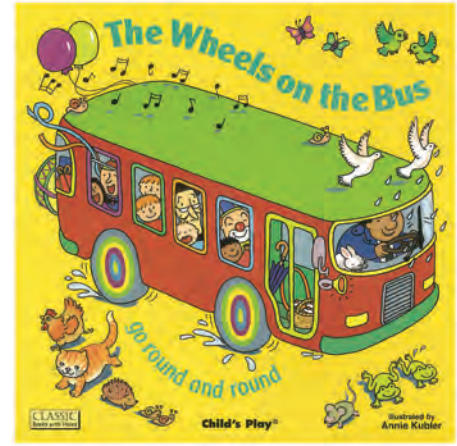

Peek-A-Boo Big Books

Years after publication, these much-loved classics are still as popular as ever. Ingenious die-cut holes bring these much-loved nursery rhymes to life and Pam Adams's illustrations lend humour and vibrancy to the proceedings. Bouncy illustrations, innovative die cutting and popular rhymes make Books with Holes a must for every child. Suitable for babies, toddlers, pre-schoolers and the classroom.

137880	There Was An Old Lady	$32.95
137881	This Old Man	$32.95
137882	Old Macdonald Had A Farm.....	$32.95
137883	This Is The House That Jack Built...	$32.95
137884	The Wheels On The Bus.....	$32.95
137885	Ten Little Monkeys	$32.95
137886	Itsy Bitsy Spider.....	$32.95
137887	Hickory Dickory Dock.....	$32.95
137888	Little Miss Muffet	$32.95
137889	Mary Had A Little Lamb	$32.95
137889T	Set of 10.....	$319.95

Set of 10 classic titles: Old Macdonald Had A Farm, Itsy Bitsy Spider, House Jack Built, Wheels on the Bus, Old Lady Who Swallowed A Fly, Mary Had Little Lamb, Hickory Dickory Dock, This Old Man, Little Miss Muffet, Ten Little Monkeys. Size: 44 x 44cm Age: 2+ yrs