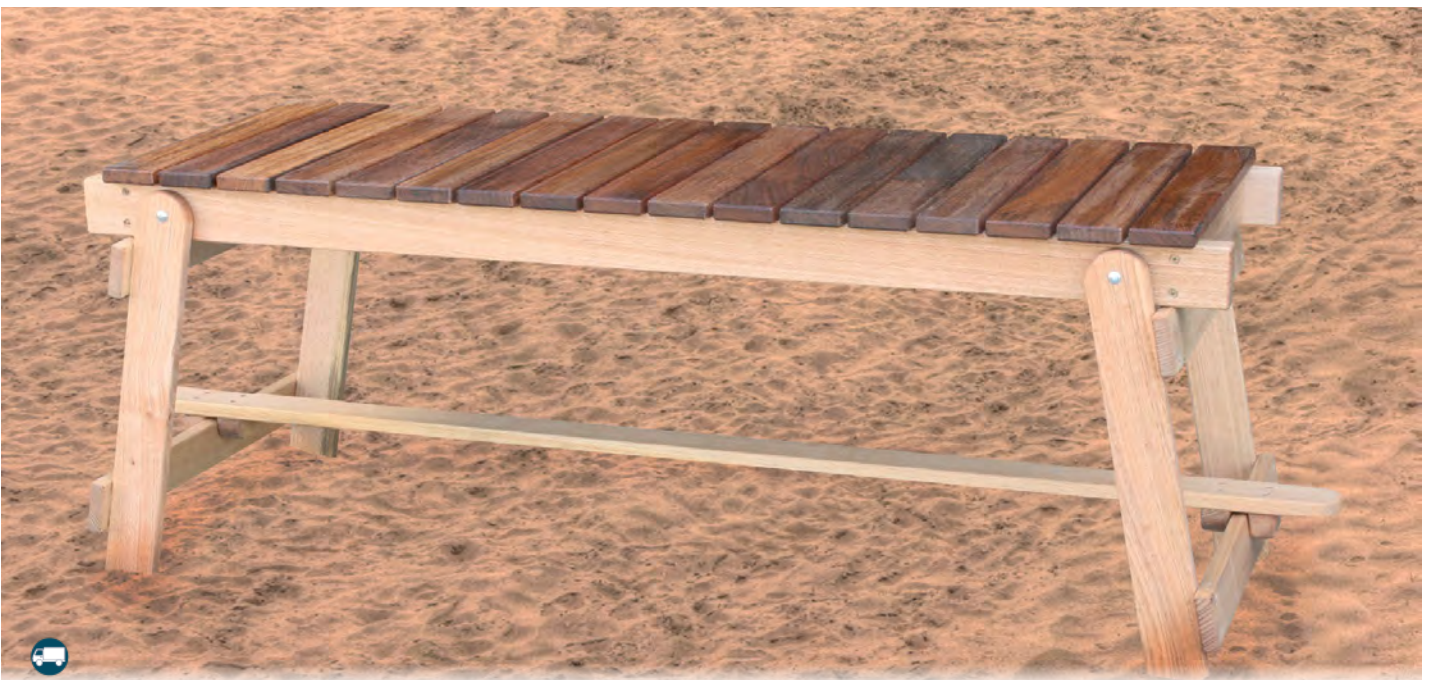

Merbau & Hardwood Outdoor

1. **158966** Mud Kitchen with Pump $799.95
   - **158967** Mud Prep Station $699.95
   - **158967T** Mud Kitchen Complete Set - 2 pcs $1,399.95
2. Size: 55 x 120 x 64cmH