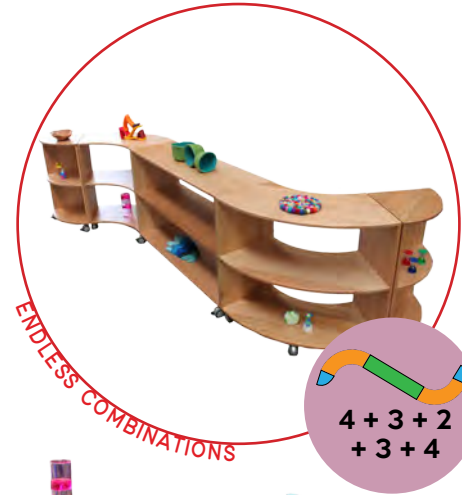

Vic Ash Hardwood Storage Units

This range of fully constructed furniture and equipment is designed and manufactured in Australia using solid Victorian Ash Hardwood. All items can be used as single shelving units or form part of a modular design (See examples), with open and closed back units allowing for greater flexibility for your space. Our furniture grade timber ensures strength, durability and a beautiful finish. All units come with heavy duty castors.

FURNITURE

Storage Equipment

Vic Ash Hardwood Storage Unit 70cmH

* **158927T** 2 Shelf Open Back - Set of 3 ..... $1,259.95
This set of three, includes an Open Back straight unit, Semi-Circle and Corner Unit.

* **158923T** 3 Shelf Open Back - Set of 3 ..... $1,399.95
This set of three, includes an Open Back straight unit, Semi-Circle and Corner Unit.