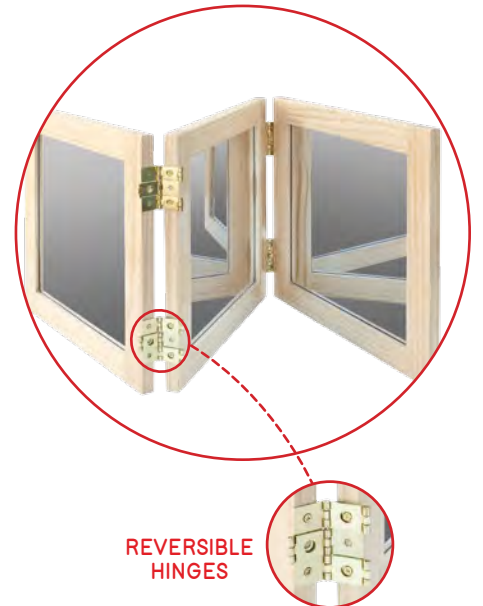

Mirror Frames are aesthetically complimentary to any environment and provide hours of fascination and fun, at the same time stimulating awareness of visual perception and awareness of the behaviour of light. Made from high grade birch plywood with a stainless steel mirror that cannot shatter or break.

FLIP BOTH WAYS TO SUIT YOUR CLASSROOM

Billy Kidz Birch Kindy Mirror

*** 135618** \$159.95

Free standing, shatter-proof mirror. Can be used as both a cheval dress up mirror and also as a low toddler mirror. Perfect for children to dress up in front of and also capture toddlers' interests. Made from durable Birch plywood. When horizontal 124 x 40 x 33cmH or 35 x 40 x 124cmH when vertical.

Three Way Table Top Mirror

◆ 158936 \$249.95

This furniture grade Pine, timber-framed table top mirror is secured by reversible hinges allowing it to not only fold to the size of one panel but allow it to be set to any angle for use. A fantastic resource for exploring reflection, colour and light. Each panel measures 330mm x 360mm, with a total length of 1080mm.

REVERSIBLE HINGES

Acrylic Wall Mirror

*** 132578** Convex Panel \$159.95

Made from scratch resistant acrylic, these mirror panels are safe and ideal for any classroom or nursery setting. Children are drawn to mirrors for the observation of themselves and objects. The convex mirror domes provide a distorted, fun and interesting view of the world for children to explore. They can be sited indoor or outdoor and come with sticky pads and corner fixing brackets for attachment to any flat surface. Size: 49 x 49 x 49cmH Age: 3+ yrs