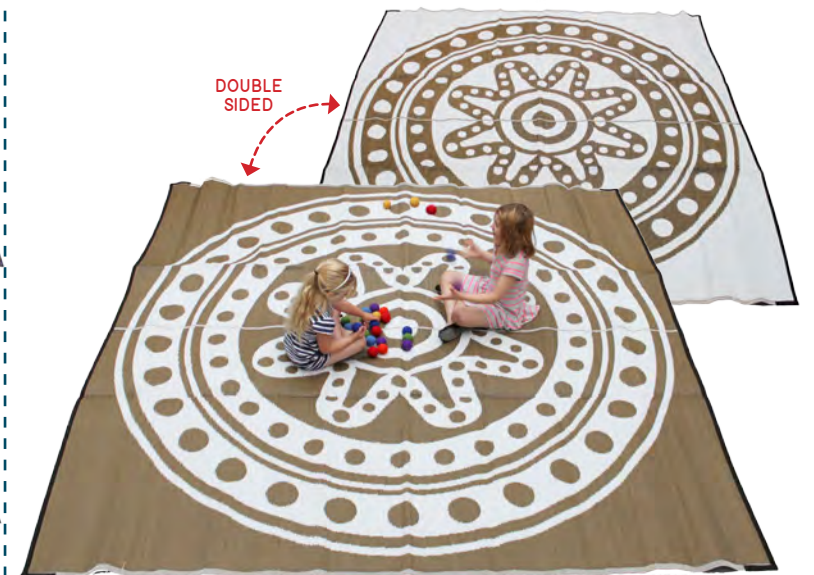

146521 "Circle Time" Bronze/White $149.95

This piece depicts a learning circle and represents a holistic approach to teaching and acquiring knowledge within the Murri community. Size: 3 x 3m