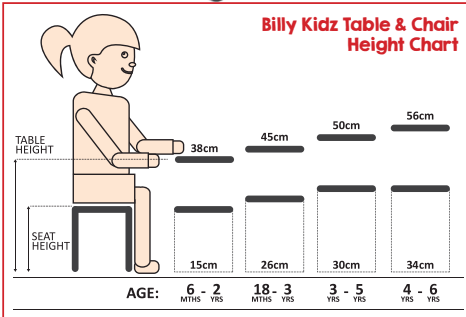

RESISTS ROCKING ON BACK LEGS

44cm Adult Chair

33.5cm Chair

30cm Chair

26cm Chair

*FLOOR TO SEAT SIZES

Resin Stackable Chair - Blue

135520	26cm	\$21.95
135523	30cm	\$24.95
135526	33.5cm	\$29.95
135528	44cm Adult	\$44.95

COMFORTABLE CURVED BACK

NO VISIBLE SCREWS

DISHED SEATS FOR EXTRA COMFORT & SUPPORT

BEAUTIFULLY CRAFTED FROM SOLID BIRCH TIMBER

HEIGHT GUIDE	Seat	Table	Age Range
	26cm	45cm	18mth - 3yrs
	30cm	50cm	3 - 5yrs
	34cm	56cm	4 - 6yrs