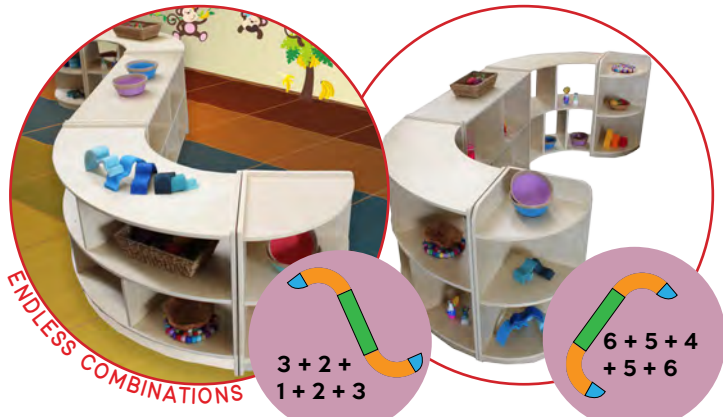

Billy Kidz Storage Units

Bellbird's range of Storage Units are all made from Natural birch ply timber to add the beauty of smooth curves and functional storage to your classroom. All items can be used as a single shelving unit or form part of a modular design (See examples pictured). Straight and curved units have the added feature of open backs which allows access and play from both sides and also greater light and visibility for teachers, assisting with classroom supervision.

FURNITURE

Storage Equipment

ENDLESS COMBINATIONS