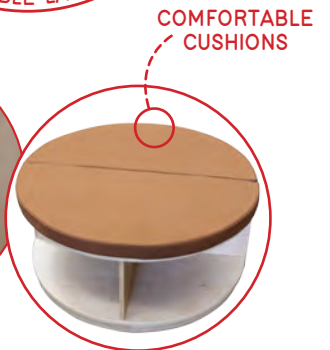

Billy Kidz Sofa Bench With Three Storage Bins

* 135606 ..... $499.95
Sofa Bench is perfect for children to sit down for relax or read and can also be used in dress up and home corner play. Ideal meeting point for conversation. Remove the cushion and you also have a handy play bench with a raised edge as well - makes a perfect multi-purpose train table for instance. The 3 mobile storage bins with quality castors glide perfectly underneath the bench for storing away equipment and can be wheeled to the position of use. Made of quality Birch Ply timber.
Size: 117 x 44 x 45cmH