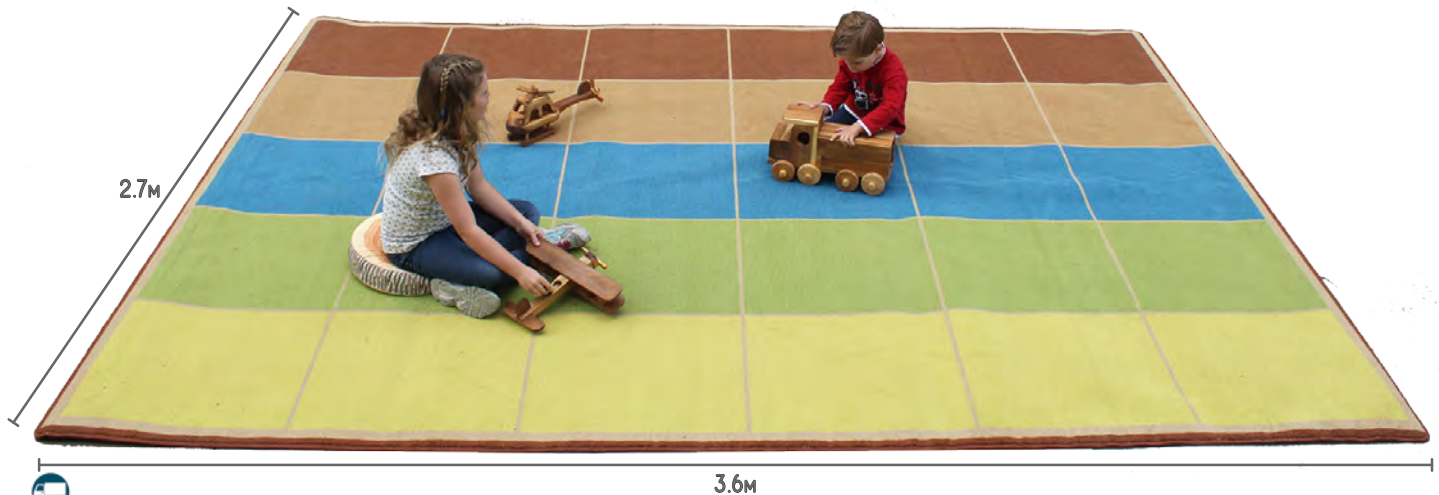

132197 Huge Rectangle 3.6 x 2.7m $549.95