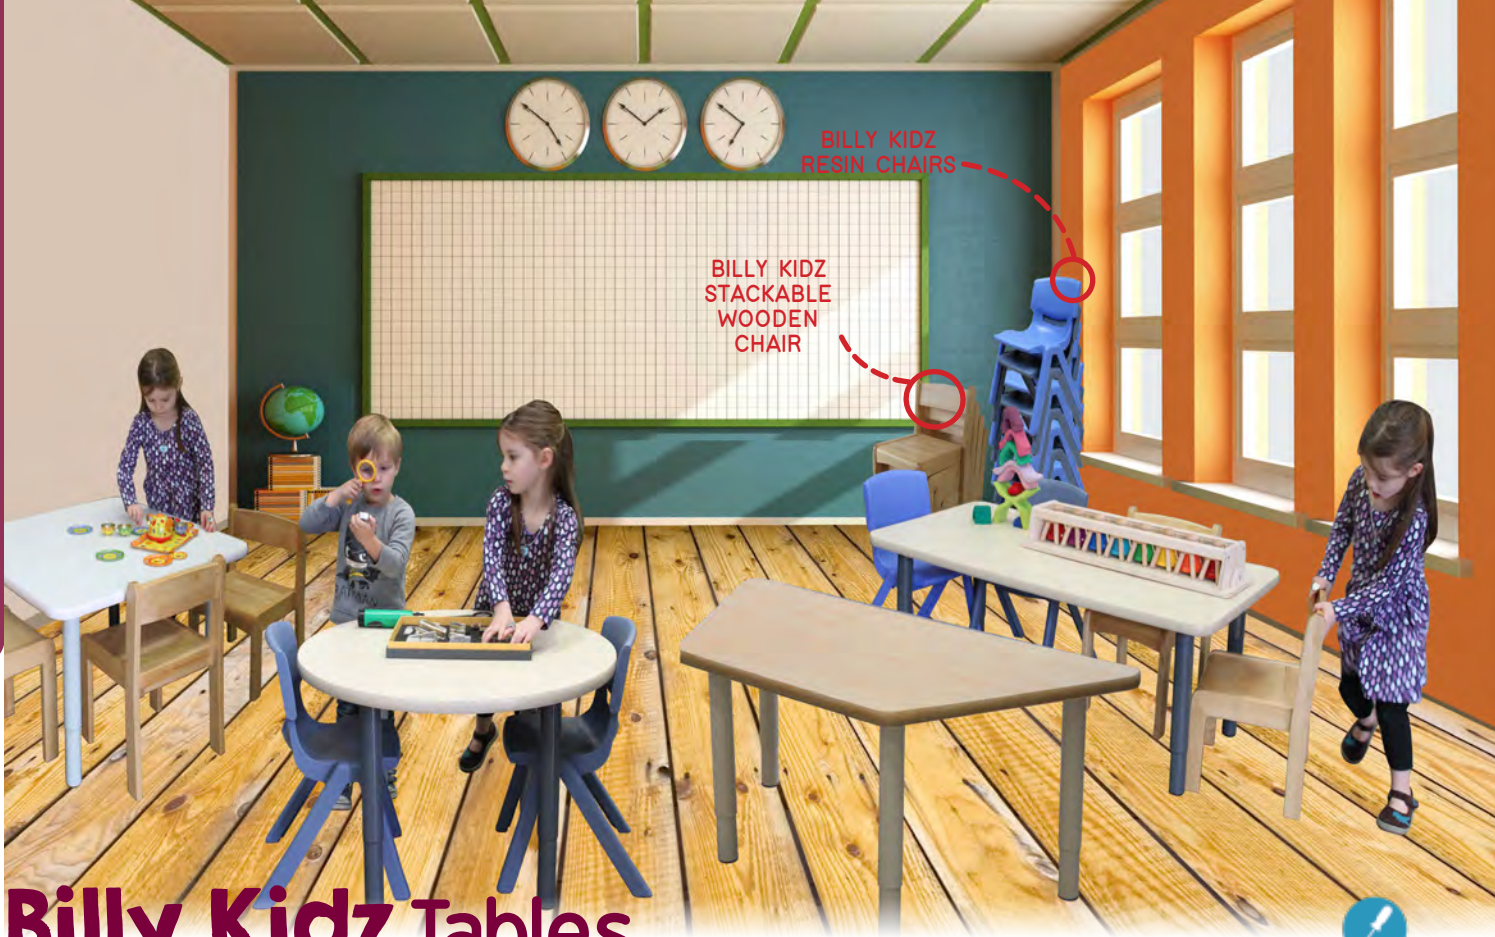

Billy Kidz Tables

Our exciting tables come in a Birch or Neutral high pressure laminate top which provides an ultra durable scratch resistant and easy to clean surface. A fantastic table surface to withstand the hardships of everyday use. All tables now come with Our AMAZING adjustable legs which can be altered with just a simple hand twist to allow you to adjust your table height anywhere between 38-56cm. No tools required and locks firmly in place preventing any leg movement! We've even pre-marked the legs with standard table heights of 38cm, 45cm, 50cm and 56cm purely for your convenience however each leg can be set independently to even cater for uneven floors! The 50mm round leg thickness makes them stronger and more durable than a standard table leg. This unique system allows you the flexibility to match the tables to your chairs or to meet the changing needs of your children! Tables can be assembled in under 2 minutes without the need for any tools.