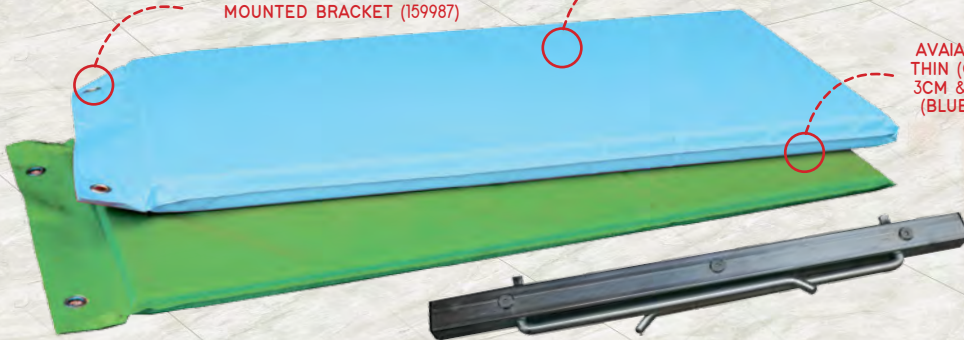

FLAP ON ONE END WITH BRASS EYELETS FOR HANGING ON WALL MOUNTED BRACKET (159987)

MADE FROM HEAVY DUTY VINYL

AVAILABLE IN THIN (GREEN) 3CM & THICK (BLUE) 6CM

Hanging Sleep Mat

159975 Thin 3cmD Green $49.95
Size: 130 x 55 x 3cmH

159975T Thin Set of 10 & Wall Rack $499.95

159976 Thick 6cmD Light Blue $64.95
Size: 130 x 55 x 6cmH

159976T Thick Set of 5 & Wall Rack $319.95

Hanging Sleep Mat Wall Rack

159987 (holds 5 thick or 10 thin) $49.95

Wall rack holds 5 x 6cm thick mats or 10 x 3cm thin mats. Plate has two heavy duty prongs protruding 32cm from the wall and 42cm wide to hang the mats on. Chrome finished. Fixings not included. Size: 61 x 5cm