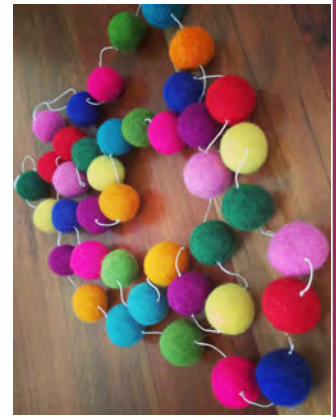

Garlands Felt Ball

116722 Rainbow 2m $29.95

Felt ball garlands are great to hang in a room to add colour to suit your theme, handmade and gorgeous.