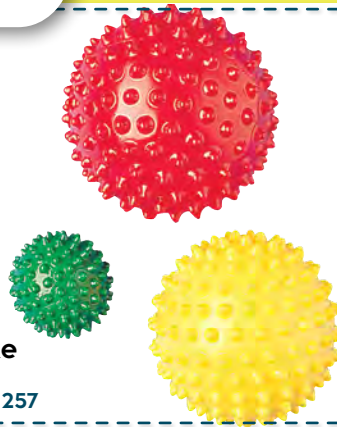

**Spike
Ball**
page 257

**Nest
Chair**
page 260

**A to Z of
Special
Needs**
page 256

Exploring Emotions Book

136138 \$27.50
 Assist children with exploring, recognising and discussing a wide range of human emotions. Offers suggestions for using puppets, toys, games and more. Size: 292 x 205mm