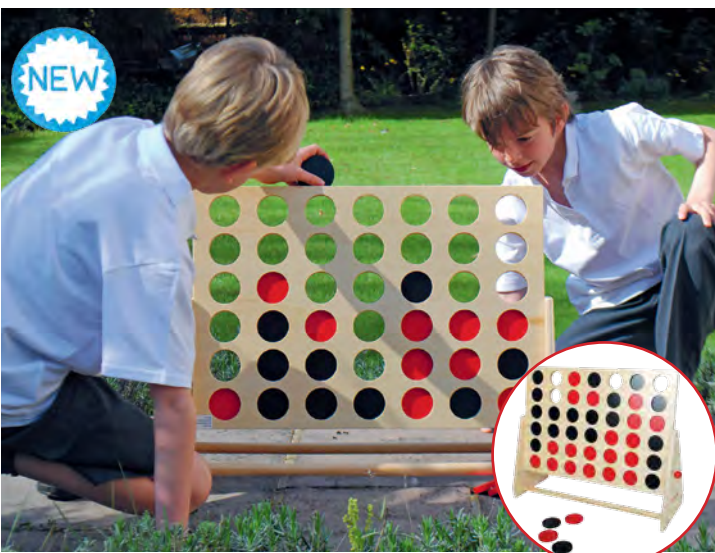

Wooden Giant Four in a Row

* **132531** $89.95
A giant sized version of a classic game. Children can learn about perspective, colour matching, counting and patterns as they try to place four counters in a row. Develops problem solving, cognitive, numeracy and motor skills. Features removable locking pegs to let the counters out. Includes: 42 Red and Black counters. Size: 48 x 60cmH Age: 3+ yrs