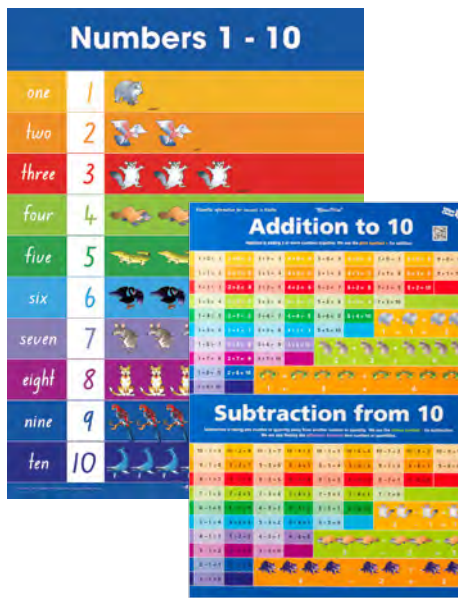

139908 Numbers 1-10 Poster $8.95
Australian theme, names of animals and birds, numbers in numeral & word form.