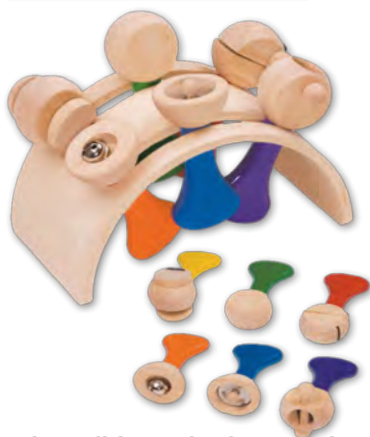

MY FIRST MUSIC

Blue Ribbon Rhythm Band Set

131358 24 x 14 x 13cmH $57.95
This set includes 6 wooden rhythm instruments - castanet, block drum, jingle bell, jingle stick, clapper and maracas - all on an arch wooden stand.

Blue Ribbon Round Tone Drum

131359 20cm Dia $35.95
Round Wooden Tone Drum with rubber headed mallet. Explore the different tones when striking the different areas of the drum face.