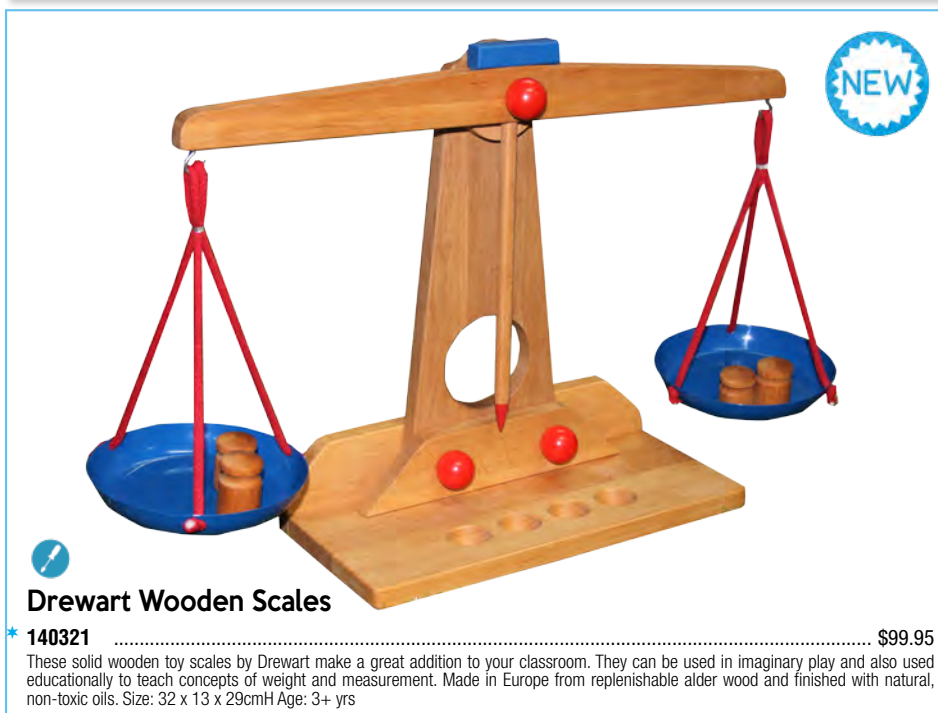

Drewart Wooden Scales

140321 ..... $99.95
These solid wooden toy scales by Drewart make a great addition to your classroom. They can be used in imaginary play and also used educationally to teach concepts of weight and measurement. Made in Europe from replenishable alder wood and finished with natural, non-toxic oils. Size: 32 x 13 x 29cmH Age: 3+ yrs