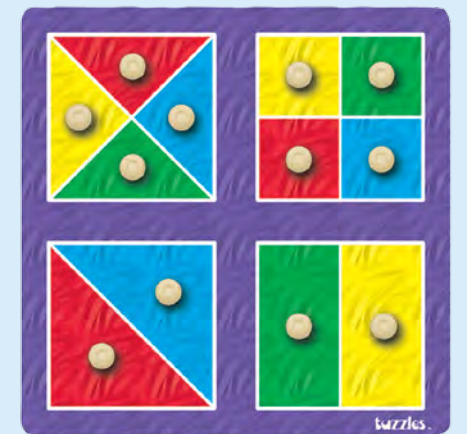

Tuzzles Colour Match Shapes Peg Puzzle

1. 149624 12pcs $39.95
2. Great for kids wanting to challenge their minds. Simple match the colour piece to the matching square. Size: 20 x 20cm