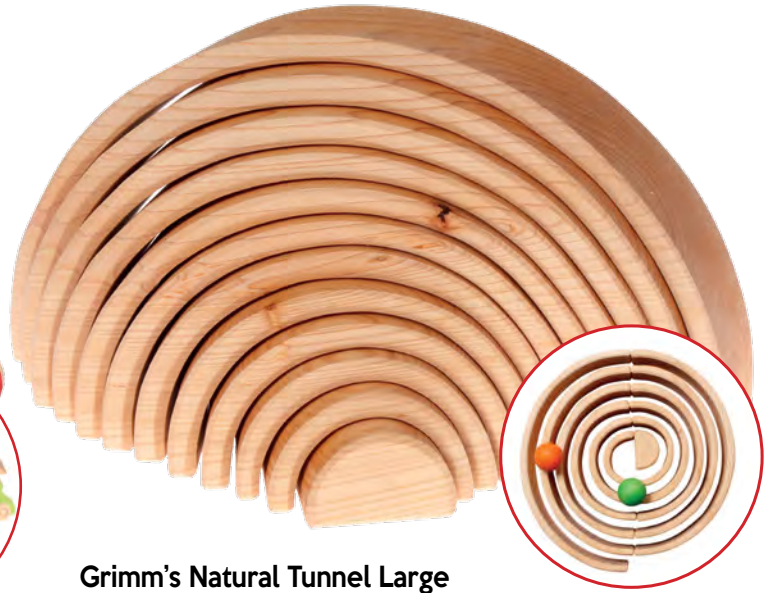

Grimm's Rainbow Friends

* **139927** 12pcs $69.95
Set of 12 Grimm's Rainbow Friends Size: 3 x 3 x 7cmH Age: 12+ mths