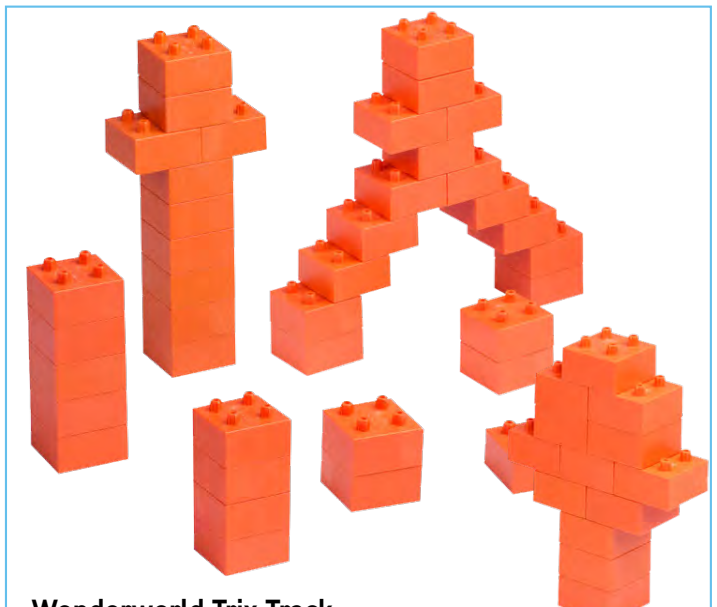

REVERSIBLE SIDE

131383 Tower Launcher \$159.95
 A portable double-sided ball and track board. With this Tower Launcher, the balls run vertically and it includes many eye-catching functions and tricks. This Tower Launcher is ideal to entertain children and for childcare and playroom play. Size: 44 x 44 x 60cmH Age: 3+ yrs