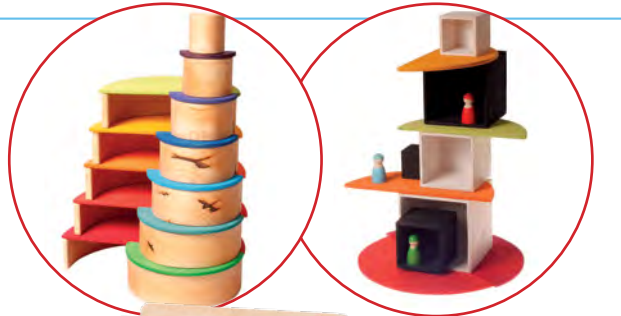

Grimm's Stacking Flower

139925 9pcs **\$69.95**
 A wooden stacking puzzle hand carved from Alder hardwood. Watch the stages of a growing flower right from a small seed. Coloured with non toxic water based dyes. Size: 22.5cmH

Grimm's Large Semi Circles

* **139931** Rainbow 11pcs **\$89.95**
 Size: 38 x 18cmH Age: 3+ yrs

* **139936** Natural 11pcs **\$89.95**
 Grimm's extra large creative semi circles are great for all sorts of creative floor play. When combined with any of the large Grimm's rainbows or tunnels children can create inventive and flexible dolls houses. Size: 38 x 18cmH Age: 12+ mths