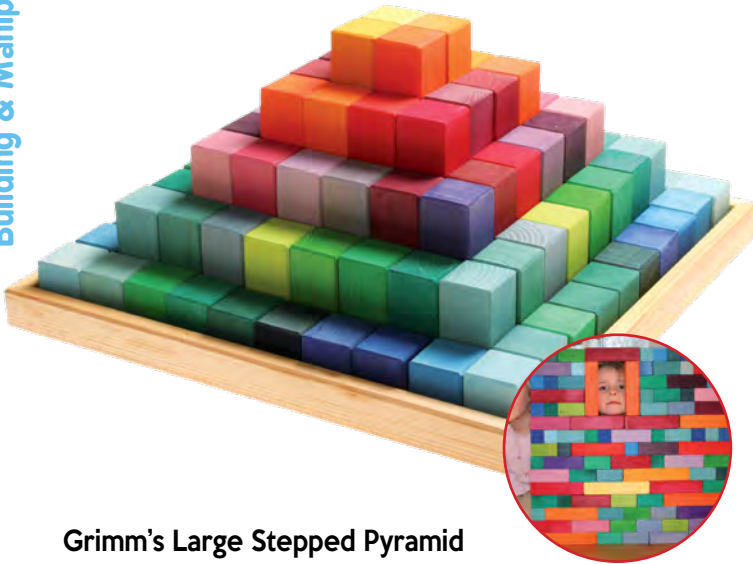

CONSTRUCTION

BEST SELLER

Grimm's The 4 Elements

◆ **139923** Large 23pcs \$209.95
 Grimm's 23 piece 4 elements puzzle. This stunning puzzle can also be combined with Grimm's traditional element pieces or other Grimm's construction items to create fascinating structures. Size: 44.5 x 4 x 44.5cmH Age: 3+ yrs