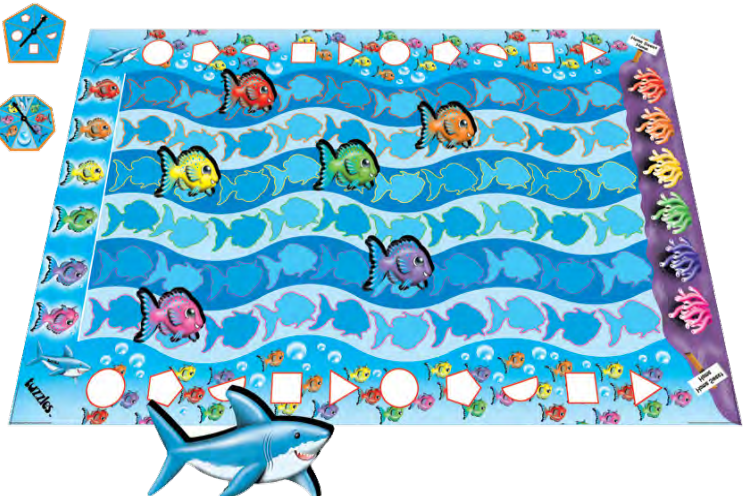

Tuzzles Fish Race Game

132659 ..... $99.95
A game for up to 6 children teaching colour and shape recognition as well as turn taking, as players co-operatively help each other find their fish the quickest way home to the safety of the coral. The game relies on the co-operation of all the players to function, it is the fish that win or make it home first; not any one player. This makes the game fair and fun for everyone involved from start to finish. Made of durable Vinyl material. Game also includes 2 Game spinners, 6 fish and game instructions. Size: 60 x 40 x 19cm Age: 3+ yrs

Tuzzles Wooden Games

132661T Set of 6 ..... $439.95