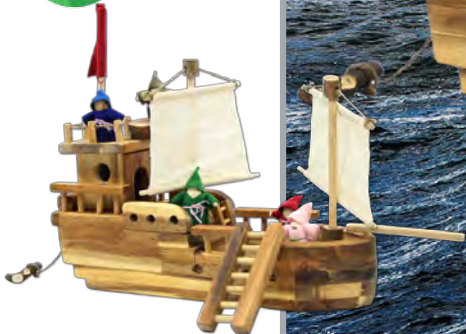

INDOOR PLAY

Pretend Play

Natural Lichee Dolls House

140051 \$199.95
 A natural wooden Dolls house made from recycled timber, which is ideal for imaginative play. People & furniture included, providing children with a wide range of play activities & learning skills. Size: 40 x 40 x 54cmH

Natural Lichee Gnome House

140062 \$299.95
 A natural large gnomes house which comes complete with furniture & people. Size: 65 x 34 x 48cmH

Natural Lichee Pirate Ship

140060 \$159.95
 A natural wooden pirate ship, made from natural recycled timber, which is ideal for imaginative play. Comes complete with ladder & people. Size: 45 x 15 x 22cmH