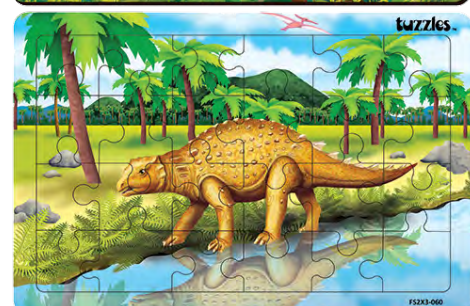

Ghost Crab Puzzle

130574 38 x 28cm 18pcs \$44.95

Tuzzles Dinosaur Puzzles

149666 Set of 4 \$69.95
Set of 4 bright dinosaur raised puzzles - 8 + 10 + 10 + 12 pieces.
A great introduction to extinct species. Size: Each 20 x 20cm