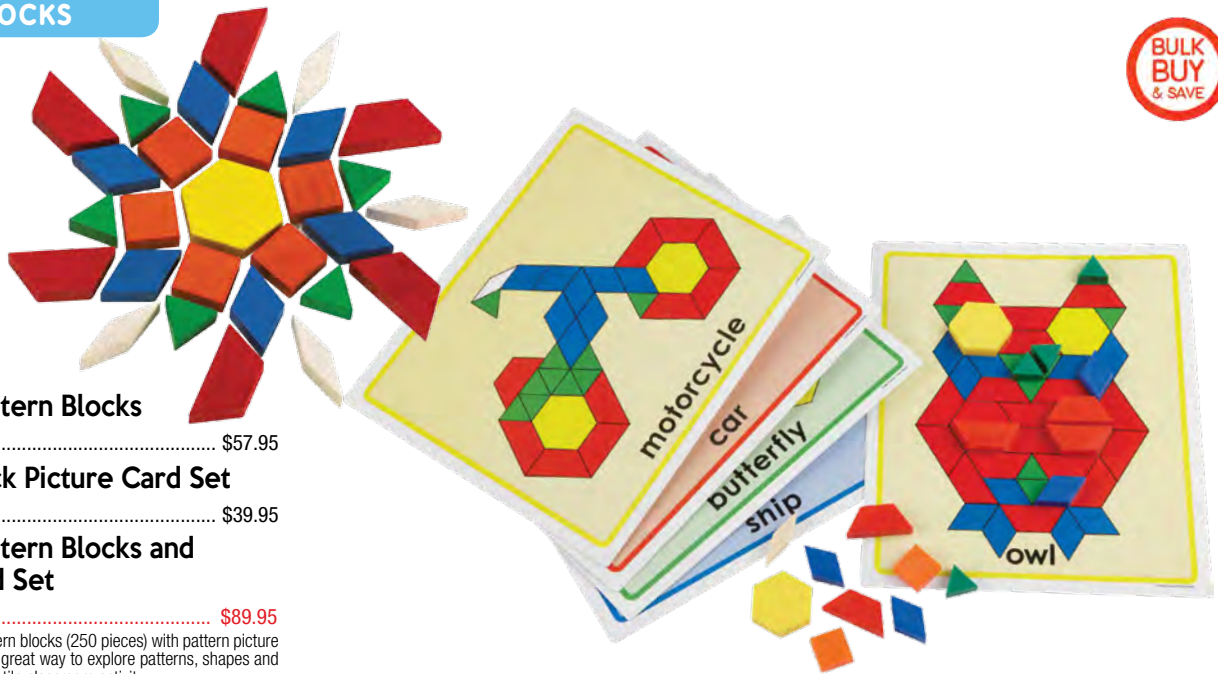

PATTERN BLOCKS

Wooden Pattern Blocks

138983 250pcs $57.95

Pattern Block Picture Card Set

138985 20pcs $39.95

Wooden Pattern Blocks and Picture Card Set

138985T 270pcs $89.95

A combined set of pattern blocks (250 pieces) with pattern picture card set (20 pieces). A great way to explore patterns, shapes and colours. Fantastic versatile classroom activity.