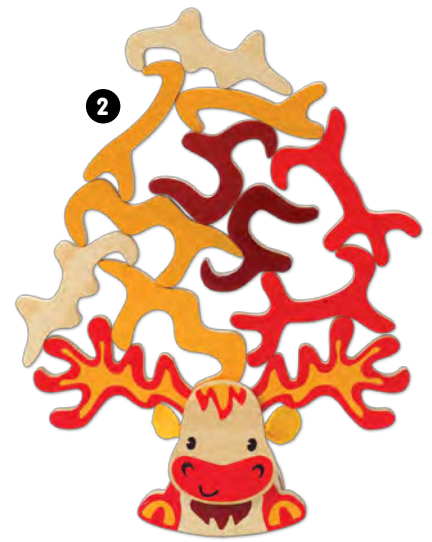

Hape Stormy Seas

1 133822 ..... $39.95
A game of balance and strategy. This boat is ready to be loaded with cargo. Heads up! The loads and boxes must be balanced equally on the boat because the valuable cargo can go overboard if the sea becomes rough. Includes pirate boat, 25 game pieces, die and instructions. Size: 27cm pcs Age: 3+ yrs

Hape Super Moose

2 133828 ..... $54.95
Help the friendly moose grow his antlers one by one. A game of balance and co-ordination. Made from bamboo and non-toxic water based paints. Size: 10 to 24cm pcs

Hape Quattro

3 133830 ..... $49.95
Connect the bamboo rings to create a forest, see who can connect 4 of the same colour bamboo rings together. Size: 8 x 25 x 19cmH

Hape Bamboo Pallina Game

4 135469 ..... $49.95
You'll need to be thoughtful and your hands need to be steady as you remove your sticks so your opponent's balls - and not your own - fall through! A terrific game for every age. Made from eco-friendly bamboo and finished with water-based paints. Size: 22 x 22 x 27cm

Hape Game Pack

135469T Set of 4 Games $179.95
A set of 4 Hape games of balance, each quite different, but a great way to keep the children interested and learning about coordination and balance. Games include Stormy Seas, Super Moose, Quattro and Bamboo Pallina.

Voila Playful Penguins

1 146897 ..... $57.95
24 penguins in 2 contrasting colours and sizes that can be used for counting, stacking, or construction activities to reinforce a child's motor skills and stimulate imagination. A cloth bag is included. Size: 2 x 4.5 x 8.2cm

Voila Tippy Flower Game