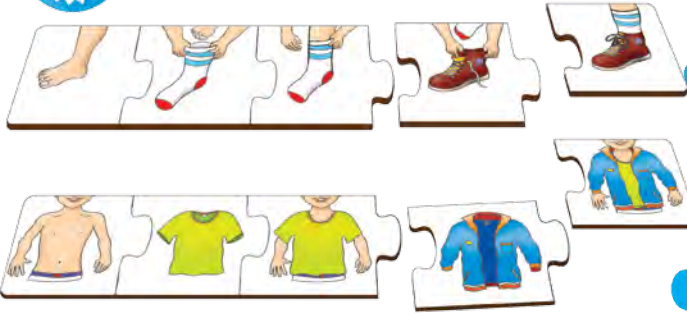

Tuzzles Socks And Shoes & Shirt And Jacket Sequence Puzzles

* **132636** \$44.95
 This set of puzzles is an excellent tool for teaching the correct order of dressing one's self. By successfully completing the puzzle, children begin to understand a sequence of events. 5 pieces in each puzzle. Size: 50 x 10cm