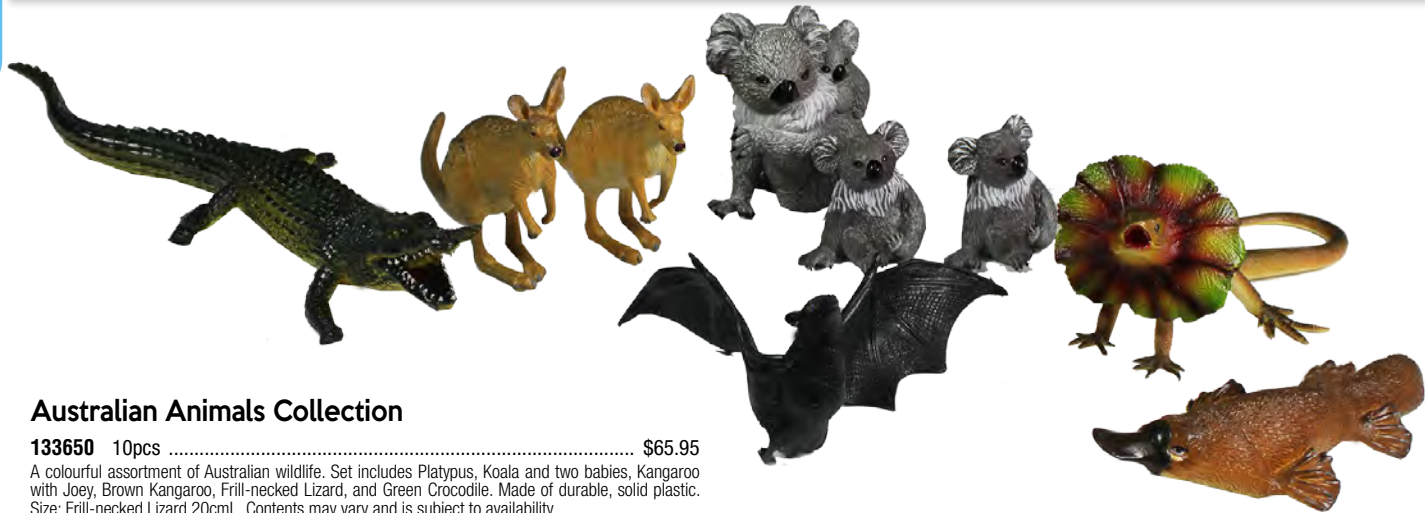

EVO 3D Visual Reality Books

These stories begin when you open the book. These are a future-oriented smart book combined with 3D augmented reality. You can move and feed the animals however the reader likes. The reader can have fun and learn while seeing, reading and experiencing the creatures inside the books! The set of seven contains these titles Dino, Ocean, Bird, Bug, Farm Animals, Wild Animals and Herptiles with a range of animals in each title. Simply download the free app to your device, point it at a book and watch the animal leap out of the book into 3D! Supports most Phones and Tablets. Children and adults alike will be captivated by the experiences and engagement possible as you move the animals, feed them, complete puzzles and learn where in the world they inhabit with a real moving globe! Age: 3+ yrs

Evo 3D Visual Reality Books
 * 132399 Set of 7 \$249.95

WATCH & LISTEN AS ANIMALS COME TO LIFE

3D AUGMENTED REALITY

Dinosaur Collection

133657 8pcs \$65.95
 Made from tough, solid plastic, this set of eight replica figurines includes the following dinosaurs: Velociraptor, Pteranodon, Allosaurus, Triceratops, Stegosaurus, Brachiosaurus, Parasaurolophus and Euplocephalus. Size: Triceratops 17 x 7cmH. Contents may vary and are subject to availability.

Australian Animals Collection

133650 10pcs \$65.95
 A colourful assortment of Australian wildlife. Set includes Platypus, Koala and two babies, Kangaroo with Joey, Brown Kangaroo, Frill-necked Lizard, and Green Crocodile. Made of durable, solid plastic. Size: Frill-necked Lizard 20cmL. Contents may vary and is subject to availability.