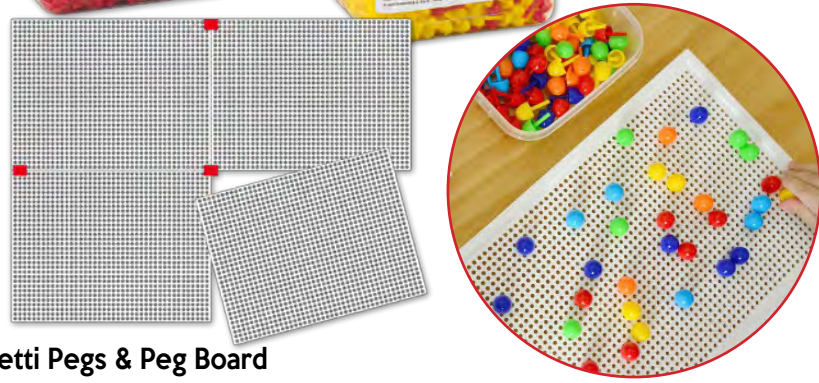

Quercetti Pegs & Peg Board

13166T Class Set (Approx. 6,630pcs) $349.95
Set includes 4 x 1kg Peg Containers (one of each size) and a pack of both small and large boards.

Quercetti Pegs

- **131660** 1kg Sml 1cm 2,400pce $59.95
- **131661** 1kg Med 1.5cm 1,300pce $66.95
- **131662** 1kg Lge 2cm 810pce $66.95
- **131663** 1kg Square/Triangle 1cm 2,100pce $64.95
  1kg container of pegs in assorted colours. Note piece count is approximate. Age: 3+ yrs