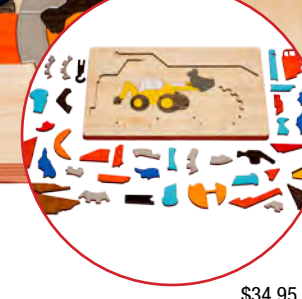

Fox Layered Puzzles

* **132609 The Quarry 67pcs** $29.95
The Quarry is a unique and beautiful multi-layered precision laser cut mosaic wooden puzzle full of vibrant and dynamic colours and shapes. These puzzles tell the story of how trucks are used to make and carry cement that we use to build our roads and cities. Size: 248 x 198 x 12mmH

* **132610 The Cement Factory 44pcs** $29.95
The Cement Factory is a unique and beautiful multi-layered precision laser cut mosaic wooden puzzle full of vibrant and dynamic colours and shapes. These puzzles tell the story of how trucks are used to make and carry cement that we use to build our roads and cities. Size: 248 x 198 x 12mmH