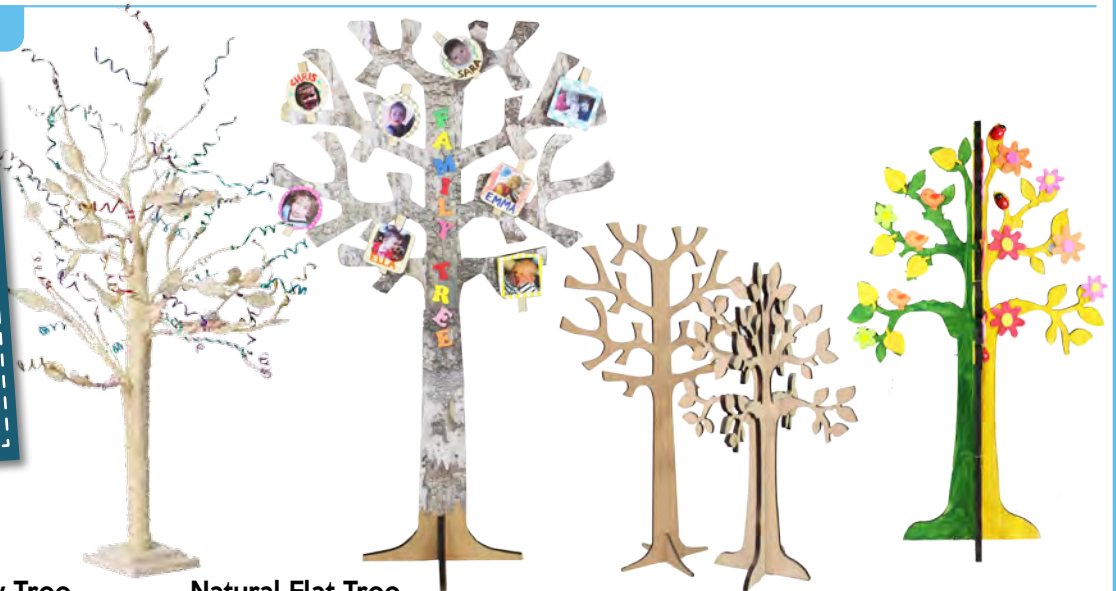

Perfect for covering play stands, draping puppet theatres, making bed canopies or setting up as a play background.

Silk Playcloth/Scarf

- 139950** Red \$25.95
- 139951** Emerald \$25.95
- 139952** Royal Blue \$25.95
- 139953** Yellow \$25.95
- 139954** Rainbow \$29.95
- 139954T** Set of 5 \$124.95

A set of coloured play silks is one of the best additions to a child's playroom. It is amazing to see what children create with them. Size: 90 x 90cm

A valuable addition to the classroom, children will love collecting decorations to adorn the tree with. Useful as a centrepiece for any natural play environment or as an aid in the reinforcement of literacy and numeracy teaching. Use the tree in a variety of ways, for instance: Welcoming Tree, Seasonal Tree, Alphabet Tree, Belonging Tree, Worry Tree, Family Tree, etc. Paint and decorate with any craft pieces to suit your theme.

Natural Hessian Display Tree

113142 100cm \$69.95

A sturdy wire based tree covered in hessian with branches you can manipulate to your desired shape. Great for displays and adding to a classroom environment. Age: 3+ yrs