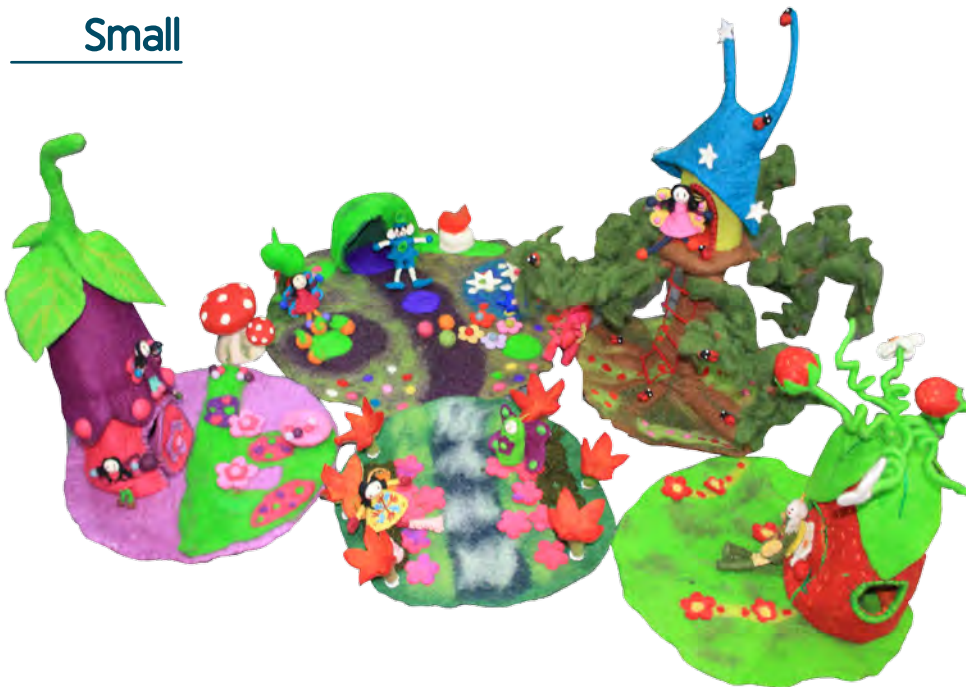

136200U Medium Set 19pcs \$499.95

Set includes:

- 1 x Fairy Felt Purple Home - 36cmH
- 1 x Fairy Felt Enchanted Home - 44cmH
- 1 x Fairy Felt Star Tree Fairy Home - 50cmH
- 1 x Fairy Felt Tinks Home - 39cmH
- 1 x Fairy Felt Rings & Toadstools Mat - Large - 90cm Dia
- 1 x Fairy Felt - The Magical Elf Garden Mat - 50cm Dia x 140mmH
- 1 x Fairy Felt Double Toadstool - 11.5cmH
- 1 x Fairy Felt Toadstool - 11.5cmH
- 2 x Butterfly Fairy Felt - Small - 11cmH
- 1 x Butterfly Fairy Felt - Large - 21cmH
- 2 x Snow Fairy Felt - Small - 11cmH
- 1 x Snow Fairy Felt - Large - 21cmH
- 1 x Baby Flower Fairy Felt - 7cmH
- 1 x Elf Fairy Felt - Toadstool - 14cmH
- 2 x Mini Unicorn - 10cmH
- 1 x Unicorn - 22cmH

136200V Small Set 13pcs \$349.95

Set includes:

- 1 x Fairy Felt Strawberry Home - 40cmH
- 1 x Fairy Felt Star Tree Fairy Home - 50cmH
- 1 x Fairy Felt Tooth Fairy Home - 43cmH
- 1 x Fairy Felt - The Magical Elf Garden Mat - 500mm Dia x 140mmH
- 1 x Flower Stream Mat - Small - 32cm diameter
- 1 x Fairy Felt Double Toadstool - 11.5cmH
- 2 x Butterfly Fairy Felt - Small - 11cmH
- 2 x Snow Fairy Felt - Small - 11cmH
- 1 x Baby Flower Fairy Felt - 7cmH
- 1 x Elf Fairy Felt - Leaf - 16cmH
- 1 x Mini Unicorn - 10cmH

Small

Fairy Felt Strawberry Home

136200 \$64.95
 Welcome to the home of the strawberry fairy folk! The sweetest smelling fairy home around! These very sweet fairies put all the colour and sweetness into the strawberries. Size: 40cmH