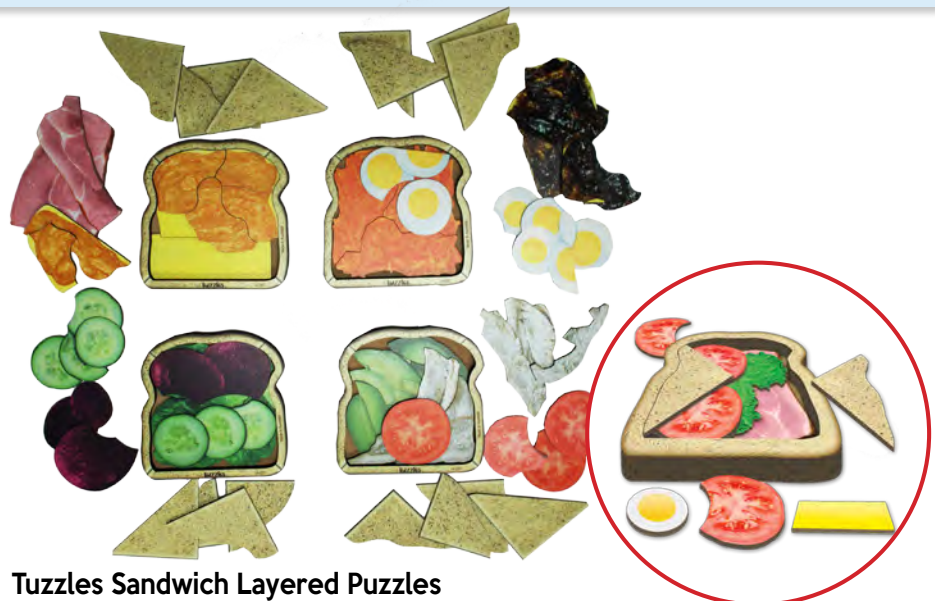

Tuzzles Sandwich Layered Puzzles

132921 Set of 4 ..... $69.95
This set of 4 Sandwiches has pieces that are all interchangeable. A child may "choose" the fillings that they want to put into their own sandwich. Each Sandwich can take three fillings i.e. Ham/Tomato/Lettuce or any combination of the 12 fillings available. This puzzle set encourages interaction with other children as they discuss alternatives and construct "their" own sandwich. Puzzle contains 63 pieces. Size: 15 x 15 x 15cmH