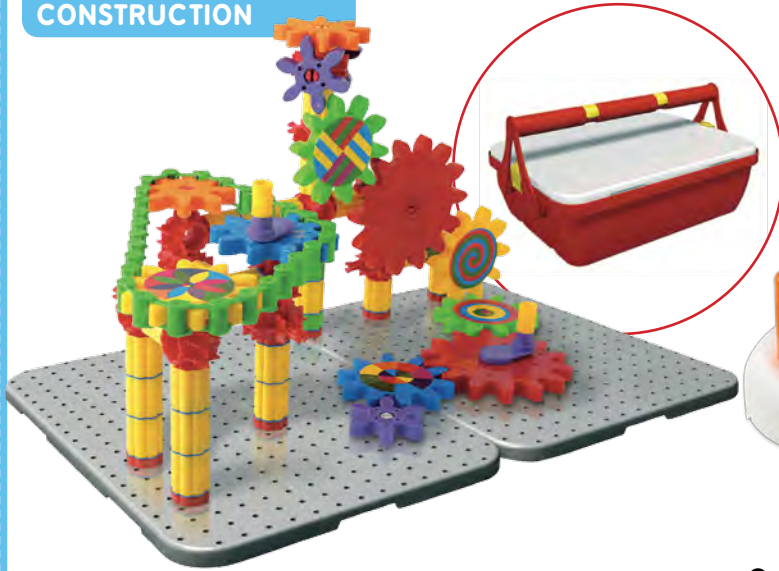

4 WHEELS

- * **135574 Building and Cogs 88pcs** \$59.95
 Using this 88 piece set of plastic connectors, children can use the helpful diagram provided to build a dog, flower or tank. Otherwise, use their own imagination to build what they like. Pieces range in size from 4 to 21cm. Age: 3+ yrs

Quercetti Georello Toolbox

110900 165pcs \$59.95
 Children can connect the gears, decorate them with pegs, turn the handles and start a chain reaction. Size: 10 x 23 x 32cm Age: 5+ yrs

Quercetti Daisy Giant Activity Pegs

131658 \$49.95
 Count, match and stack with these large coloured peg shapes. Soft flexible pegs encourage children to grasp and position in the daisy board. Made of a rubber material that is durable and safe. Size: Board 7.5cmW, Pegs 4.5cmD. Age: 12+ mths