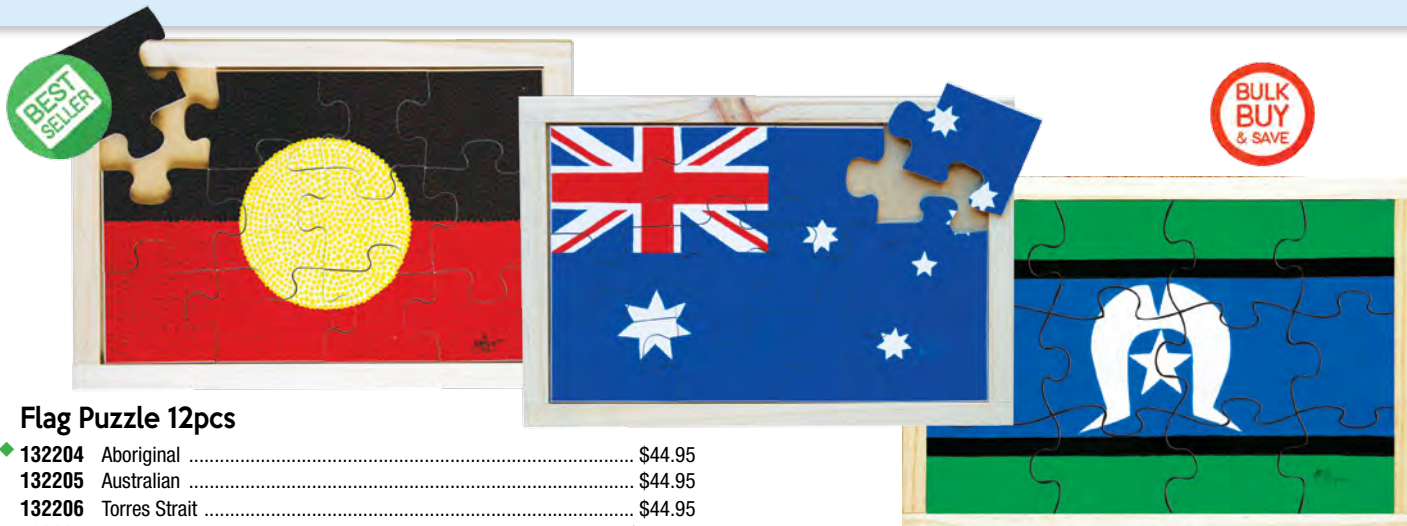

Tuzzles International Food Plates Puzzles

132707 Set of 4 ..... $69.95
Set of four raised 10 piece puzzles, each depicting a different plate of food from around the world. Includes a Greek salad, Italian spaghetti and meatballs, roast chicken and vegetables and Chinese shrimp dish. Size: 20 x 20cm

Flag Puzzle 12pcs

1. **132204** Aboriginal $44.95
   - **132205** Australian $44.95
   - **132206** Torres Strait $44.95
   - **132206T** Set of 3 ..... $124.95
2. Flag puzzles with 12 pieces each. Set of 3 includes Aboriginal, Australian and Torres Strait. Each puzzle is 33 x 24cm.