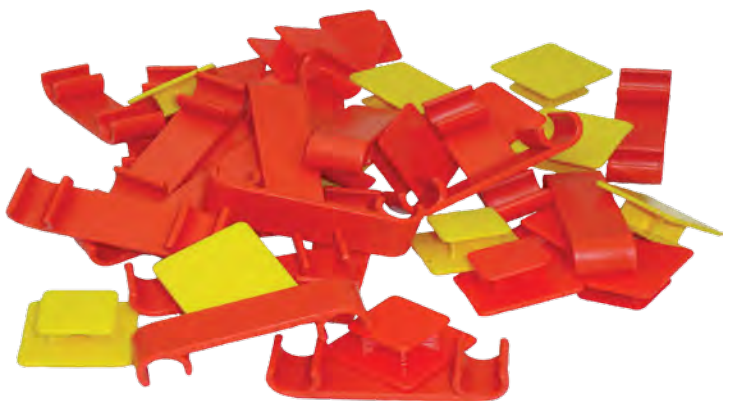

Mobilo Geometric Shapes

139606 26pcs \$34.95
 Size: Cube 3.5cm sq. Age: 3+ yrs

Mobilo Quarter Circles & Faces

139608 12pcs \$21.95
 Size: 4 to 5cm

Mobilo Work Cards

139609 12 Pack \$18.95
 These activity cards help children develop skills with ideas of different types of Construction. This wonderful construction play, stimulate the children's imaginations, with these elements the child learns to hold and grasps, stand and balance. Join the pieces systematically. To create any from of construction possibilities are endless.