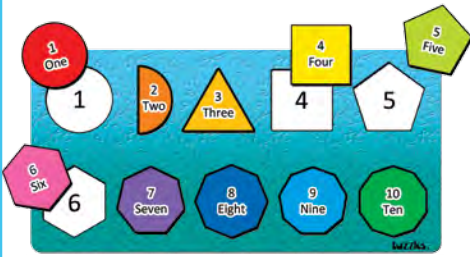

Tuzzles Shape Sides Raised Puzzle

* 132644 10pcs $31.95
Children can learn about geometric shapes and their number of sides with this Tuzzles raised puzzle. Pieces are brightly coloured and self-correcting so children can learn in a self-directed fashion. Numbers are printed beneath each piece. Each piece features a both the roman numeral and the written form of each number of sides. Size: 40 x 20cm