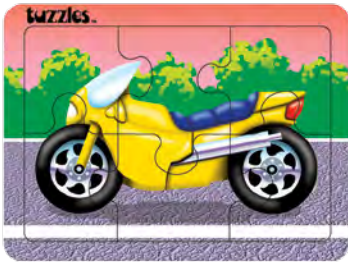

TRAY & TABLE PUZZLES

Tuzzles Road Traffic Signs Raised Puzzle

149704 9pcs $44.95
Shows all the important road signs children need to learn. Great way to start a discussion on safety. Size: 30 x 30cm

Tuzzles Road Safety Puzzles

149703 Set of 4 ..... $59.95
4 puzzle set about road safety. Each puzzle contains 8 pieces. Size: Each 15 x 15cm

Tuzzles Transport Puzzles

149644 Set of 8 ..... $99.95
This set of 8 puzzles, each contain 6 pieces and each puzzle depicts a different mode of transport. Comes stored in a flat tray Size: Each 15 x 20cm

Emergency Services 12pc Puzzle

1. 132181 Life Savers In Rubber Duckie $44.95
   - 132184 Police Car $44.95
   - 132185 Fire Truck $44.95
   - 132186 Ambulance $44.95
   - 132186T Set of 4 ..... $169.95
2. Set of 4 Emergency Services photographic puzzles. 12 pieces per puzzle, 33 x 24cm.