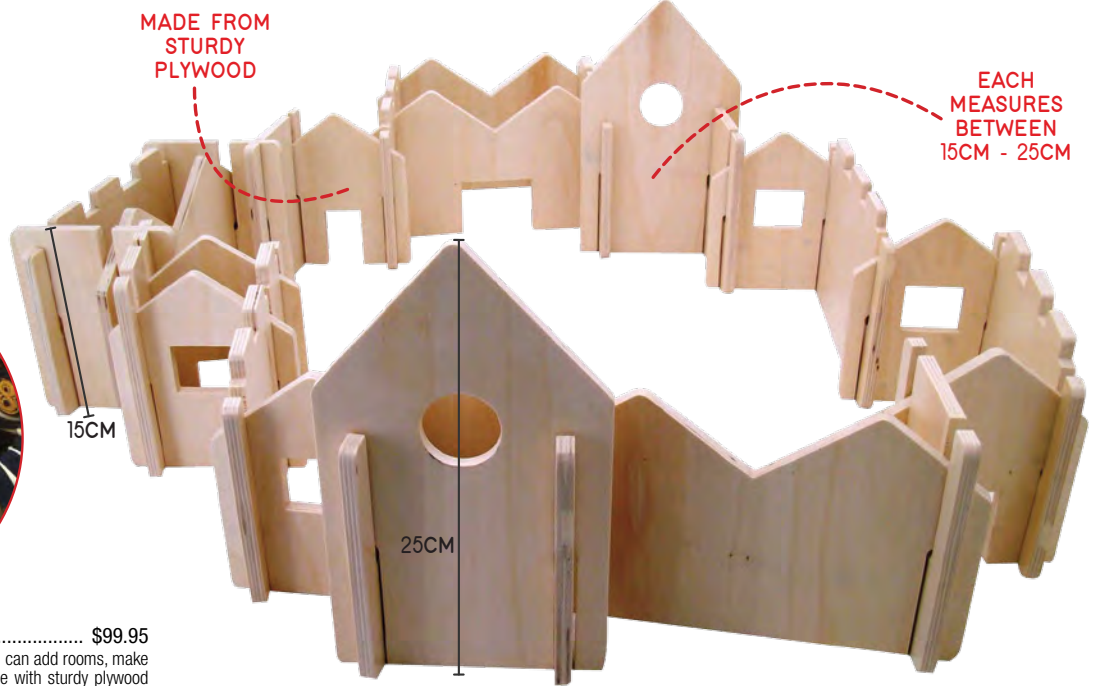

Natural Lichee Pirate Ship

◆ **140060** \$159.95

A natural wooden pirate ship, made from natural recycled timber, which is ideal for imaginative play. Comes complete with ladder & people. Size: 45 x 15 x 22cmH

INDOOR PLAY

Pretend Play

124430 Natural Wood 28pcs \$99.95
 A puzzle and building set all in one. Children can add rooms, make hallways or individual smaller houses. Made with sturdy plywood and measure between 15cm & 25cm, all of the 28 pieces come in a handy box with a lid for easy storage. Age: 2+ yrs