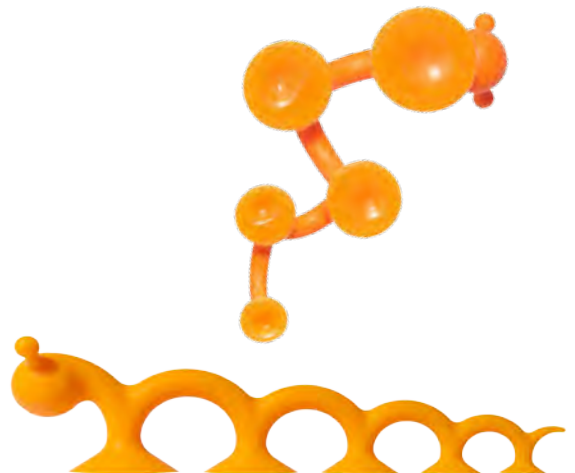

Moluk Oogi Pilla

131931 ..... $16.95
Made from high-quality, food-grade silicone rubber. The tactile, elastic material and different suction cup sizes invite kids to experiment and play using their imagination and all their senses. Age: 3+