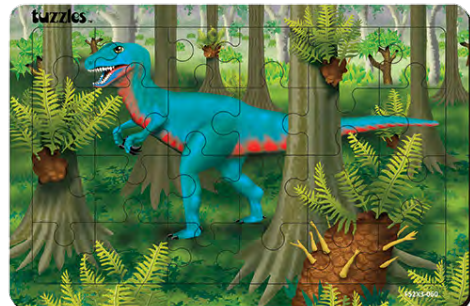

Ghost Crab Puzzle

130574 38 x 28cm 18pcs \$44.95

Tuzzles Dinosaur Puzzles

149666 Set of 4 \$69.95
Set of 4 bright dinosaur raised puzzles - 8 + 10 + 10 + 12 pieces.
A great introduction to extinct species. Size: Each 20 x 20cm