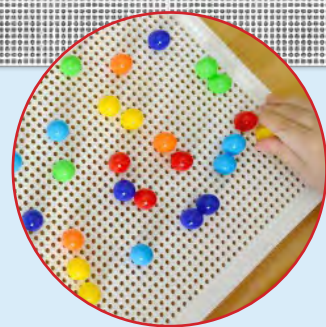

Quercetti Peg Boards Set

- 131665** Small 10pk \$56.95
 Set of small peg boards includes 12 connectors to link base boards together for group activities. Size: 22 x 16cmW
- 131666** Large 10pk \$67.95
 Set of 10 flexible and unbreakable peg boards. Size: 28 x 20cmW
 Age: 3+ yrs