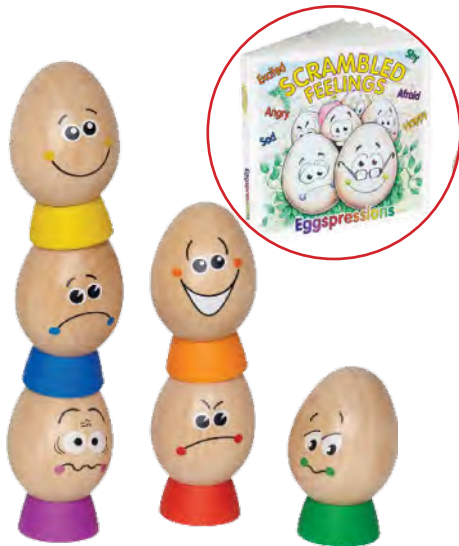

Hape Eggspressions

110819 ..... $31.95
Unique egg-heads help children learn to identify and express their feelings in a fun and funny way. Story book included. 13 pieces. Made from wood and water based paints. Size: 45 x 45 x 75mmH
Age: 2+ yrs