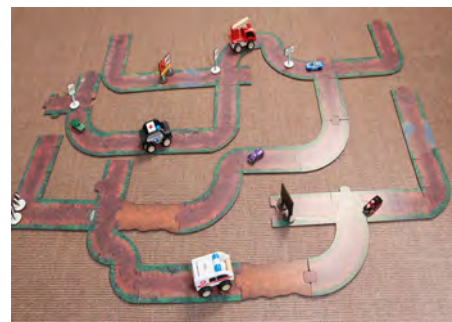

TRANSPORT PLAY SCENES

An excellent tool for developing interactive playing skills and will help teach children about roads and have lots of fun experimenting at the same time. Designed for realistic play, it is perfectly scaled to accommodate typical die-cast model cars. Use the map or design to your creativity. For extra play value, the reverse sides of all the pieces have been painted to look like an unsealed dirt road. This bumper 134 piece set includes one of every item on this page: Tuzzles Super Roadway - Suburban Edition, Expansion Set & Country Road Edition, 10 die-cast cars and the set of 4 wooden Wonderworld mini emergency services vehicles.

Tuzzles & Wonderworld Super Roadway

132968T Complete Set 134pc $399.95

This bumper 134 piece set includes one of every item on this page: Tuzzles Super Roadway - Suburban Edition, Expansion Set & Country Road Edition, 10 die-cast cars and the set of 4 wooden Wonderworld mini emergency services vehicles. Age: 3+ yrs