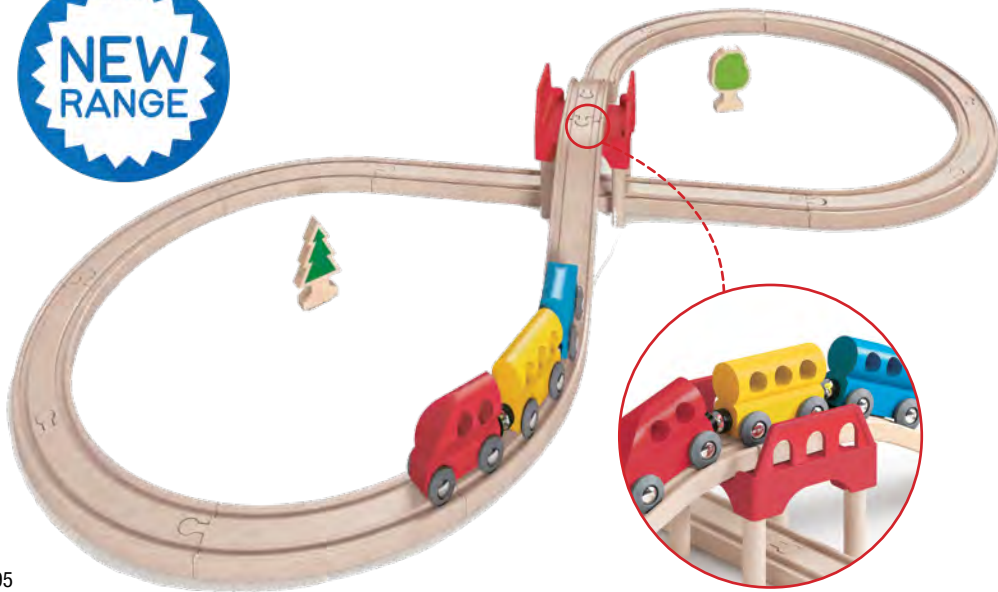

Hape Railway Sets

HAPE products are created to inspire play, learning and exploration of the world we live in. Created using natural materials, water-based paints and strict quality and safety standards, every HAPE toy is an investment children will love.

Hape Figure Eight Railway Set

* 133930 27pcs $49.95

Over the bridge and through the woods your little train engines go around this figure eight train track! A rainbow-coloured bullet train colourfully breaks up the wooden train landscape. Age: 3+ yrs