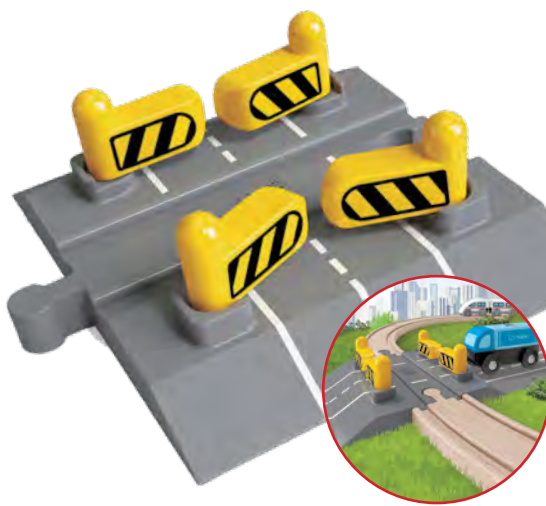

Hape Automatic Gates Rail Crossing

* **133934** \$11.95
 Keep toy cars, trucks, and pedestrians safe when a train rumbles through town with this automated railway crossing. As the train chugs through the crossing the gates close to keep cars safely out of the way! Size: 12 x 11.9 x 3.9cmH Age: 3+ yrs