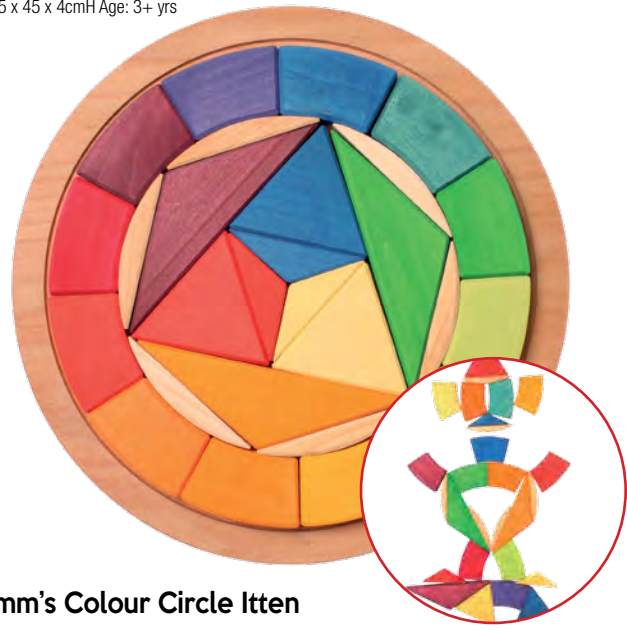

Grimm's Colour Circle Itten

★ **139919** 72pcs $99.95
This is where the path becomes the aim! Just once take a break and get involved with the creative forces inside of you. Without any specific idea or plan, the images will easily arise. Make pictures with blocks and pieces that can also be played with later on or just enjoy the creative process. 27 pieces in a wooden frame. Size: 28 x 28 x 2cmH Age: 3+ yrs