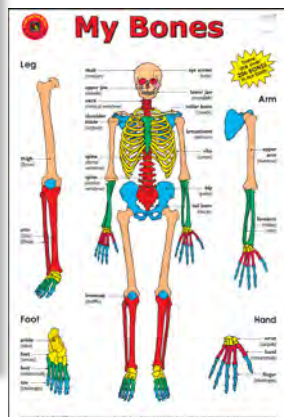

LCBF My Bones Chart Poster

138987 ..... $8.95
Help students learn the basic bone structure of their body. This large wall chart is perfect for classroom discussion. Size: 91 x 60cm