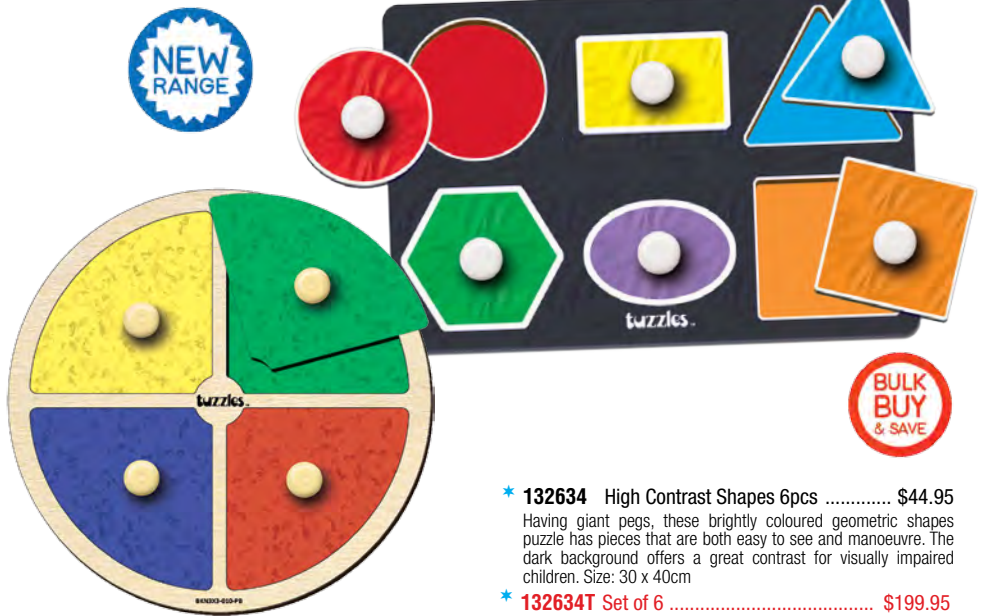

* 132633 Pieces Of Pie 4pcs $34.95
Easy-grip puzzle featuring 4 bright pieces for the teaching of colour and developing fine motor skills. Size: 30 x 30cm

BULK BUY & SAVE

* 132634 High Contrast Shapes 6pcs $44.95
Having giant pegs, these brightly coloured geometric shapes puzzle has pieces that are both easy to see and manoeuvre. The dark background offers a great contrast for visually impaired children. Size: 30 x 40cm

* 132634T Set of 6 ..... $199.95
Set of six easy-grip puzzles with bright and colourful pieces. Great for shape, size and colour recognition. Contains Fruit, Ladybirds, House Built With Shapes, Pieces Of Pie, High Contrast Shapes & Transport puzzles.