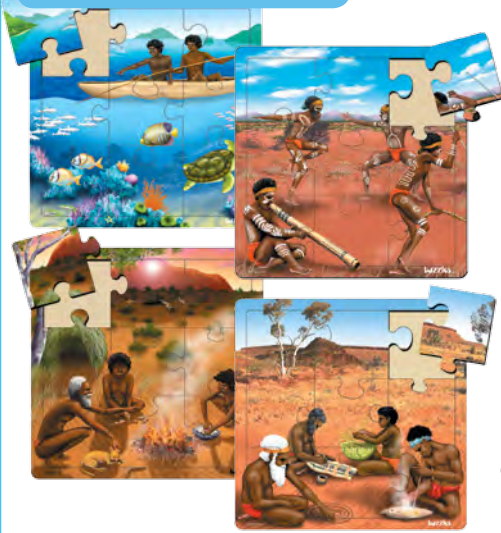

INDIGENOUS

INDOOR PLAY

Puzzles

Tuzzles Aboriginal Art Australian Fauna Puzzles

132702 Set of 4 ..... $69.95

Young children can now enjoy the beauty of Aboriginal art with this sturdy wooden puzzle set with raised pieces - great for little hands. Features great Australian animals as seen by the Aborigines including an Echidna (12pcs), Kangaroo (8pcs), Frill-necked Lizard (8pcs) and Lyrebird (8pcs). Size: 20 x 20cm

Tuzzles Aboriginal Animal Maze

149732 22pcs $39.95

An Animal Maze in Aboriginal style art. With 22 pieces this puzzle comes in a flat tray. Size: 30 x 20cm

Tuzzles Aboriginal Life Puzzles

149681 Set of 4 ..... $69.95

Each puzzle illustrates a different scene within the Aboriginal culture. Each puzzle contains 9 pieces each. Size: 20 x 20cm