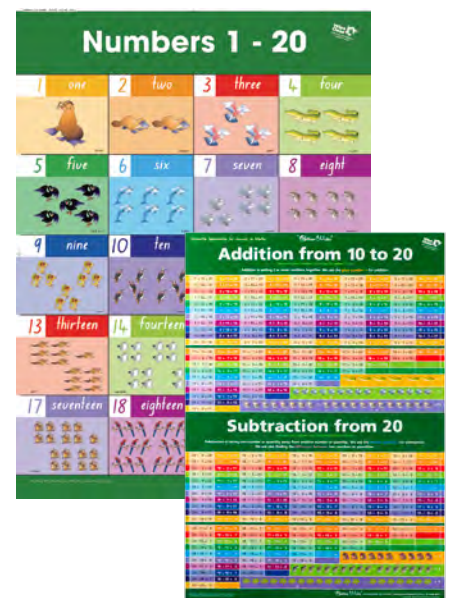

139909 Numbers 1-20 ..... $8.95
Australian theme, names of animals and birds, numbers in numeral & word form.