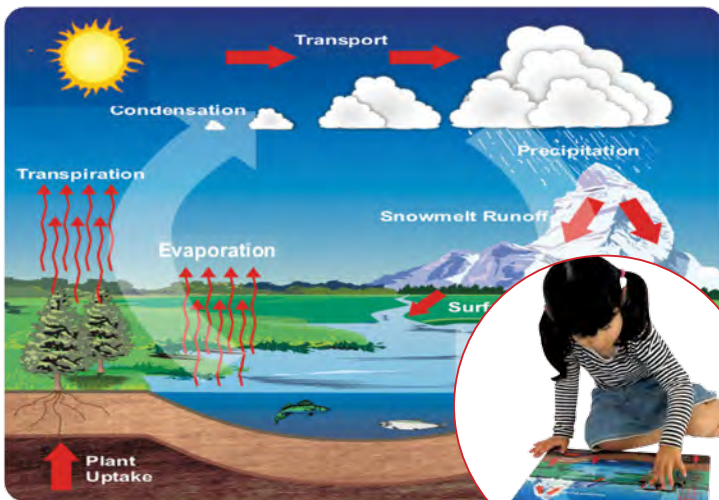

Tuzzles Water Cycle

149748 40 x 30cm 24pcs $69.95

Tuzzles Volcano

149749 40 x 30cm 24pcs $69.95

Tuzzles Water & Volcano Cycle Puzzles

149749T Set of 2 ..... $129.95

Fantastic set of puzzles teaching the cycle of water from underground to the sky and the stages of an erupting volcano.