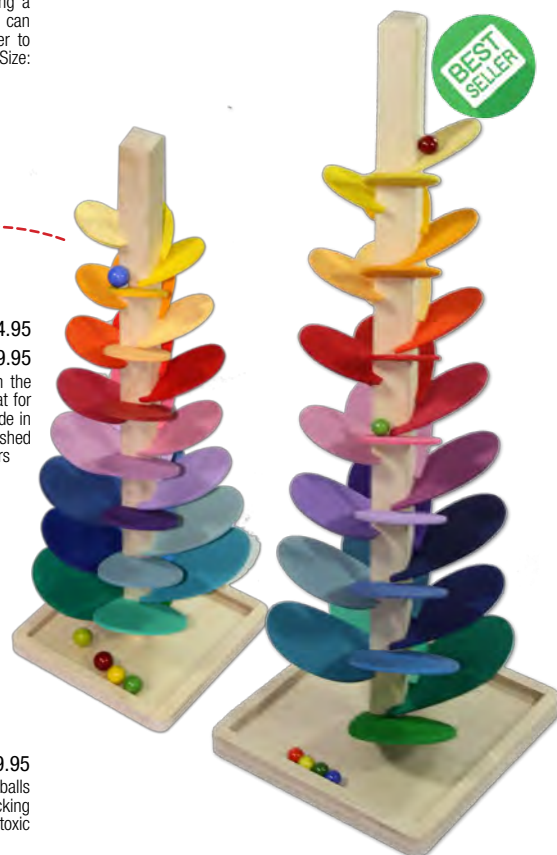

Marble Tree Tower

139920 Small 45cmH $114.95
139921 Large 72cmH $159.95
Drop a marble down the tree and watch it weave through the leaves one by one creating beautiful sounds as it falls. Great for developing hand-eye co-ordination, this beautiful tree is made in Poland from eco-friendly timbers, natural plant dyes and finished with flax seed oil. Comes with a set of 6 marbles. Age: 3+ yrs