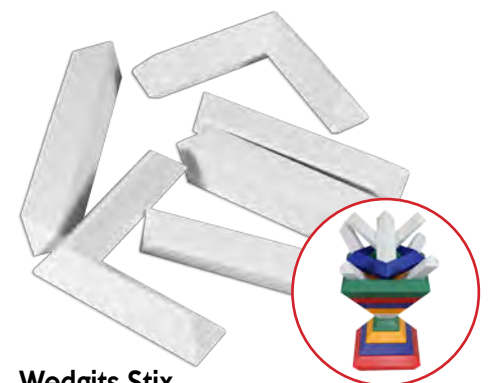

Wedgits Stix

133903 6pcs $10.95
WEDGITS STIX adds to construction by creating extension and linking capabilities to WEDGITS designs. Each STIX part follows the geometry of the small white octahedron. STIX sets include two of each shape: long, short and angled. Age: 3+ yrs