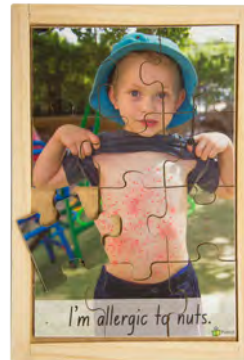

Abilities Puzzles

* **132168** Set of 8 \$279.95
 Set of 8 wooden puzzle pieces with special scratch resistant surface in a Pine storage tray. Features stunning photography taken in Australia. 12 pieces per puzzle. Size: 38 x 28cm