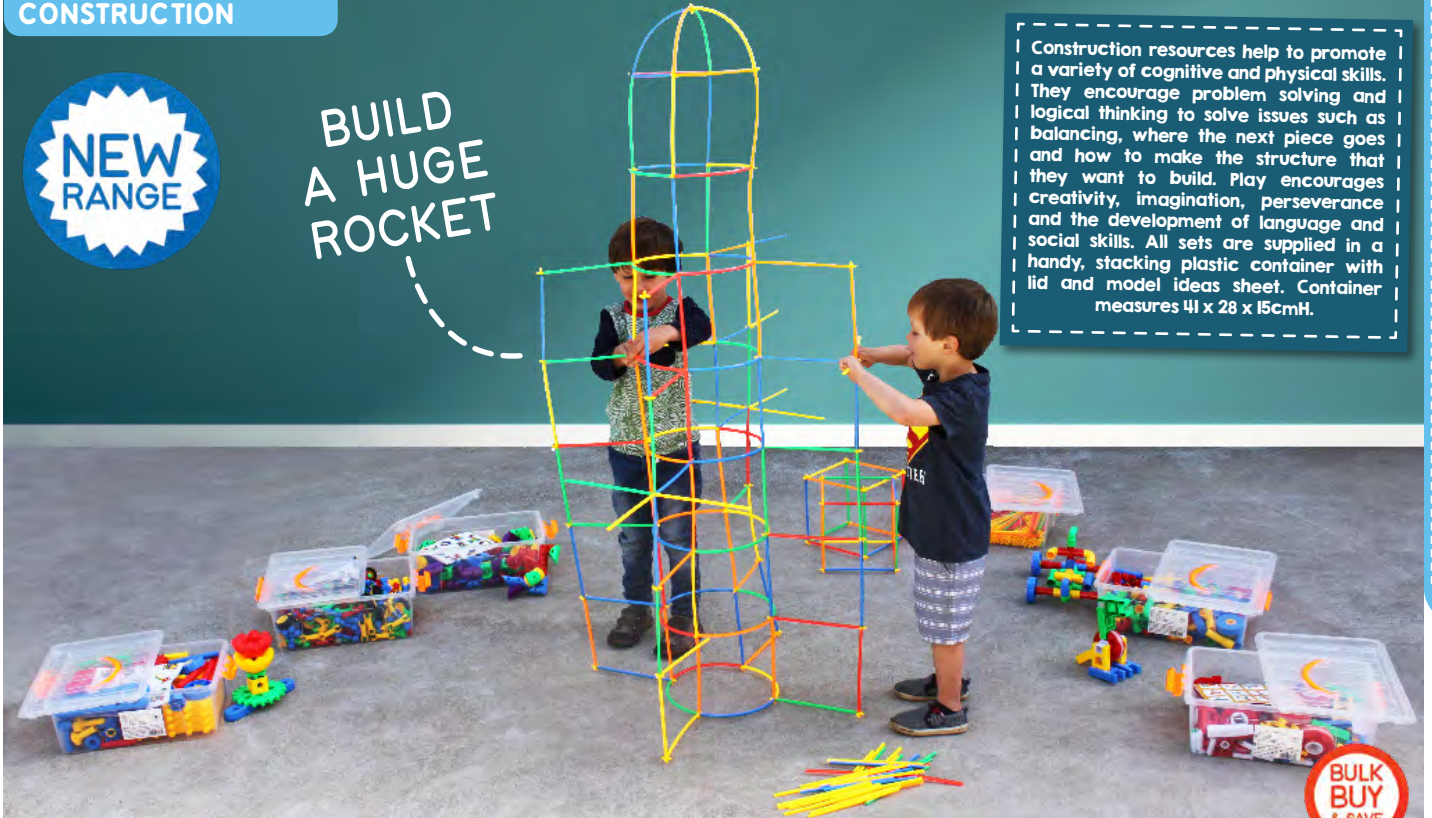

BUILD A HUGE ROCKET

Construction resources help to promote a variety of cognitive and physical skills. They encourage problem solving and logical thinking to solve issues such as balancing, where the next piece goes and how to make the structure that they want to build. Play encourages creativity, imagination, perseverance and the development of language and social skills. All sets are supplied in a handy, stacking plastic container with lid and model ideas sheet. Container measures 41 x 28 x 15cmH.

Billy Kidz Construction Set

- **135575T Mega Value 1636pcs** $349.95
  These colourful construction blocks are great value. Perfect for use in a classroom, they are made from a durable plastic and feature bright colours. This construction block kit includes Twist and Build Tubes 160pcs, Straws 800pcs, Pipe Tubes 128pcs, Building & Wheels 160pcs, Building & Cogs 88 pcs, Pop & Snap Connectors 300pcs. Each set comes with a model ideas sheet and a handy storage tub with lid measuring 41 x 28 x 15cmH. Age: 3+ yrs