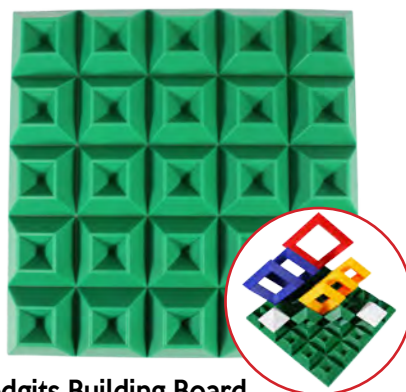

Wedgits Building Board

133901 Each $24.95
With a WEDGITS Building Board your child will show you what symmetry is all about. Balance becomes part of the new excitement as kids figure out how to build from both sides of their WEDGITS construction platform. Size: 25 x 25 x 4cmH Age: 3+ yrs