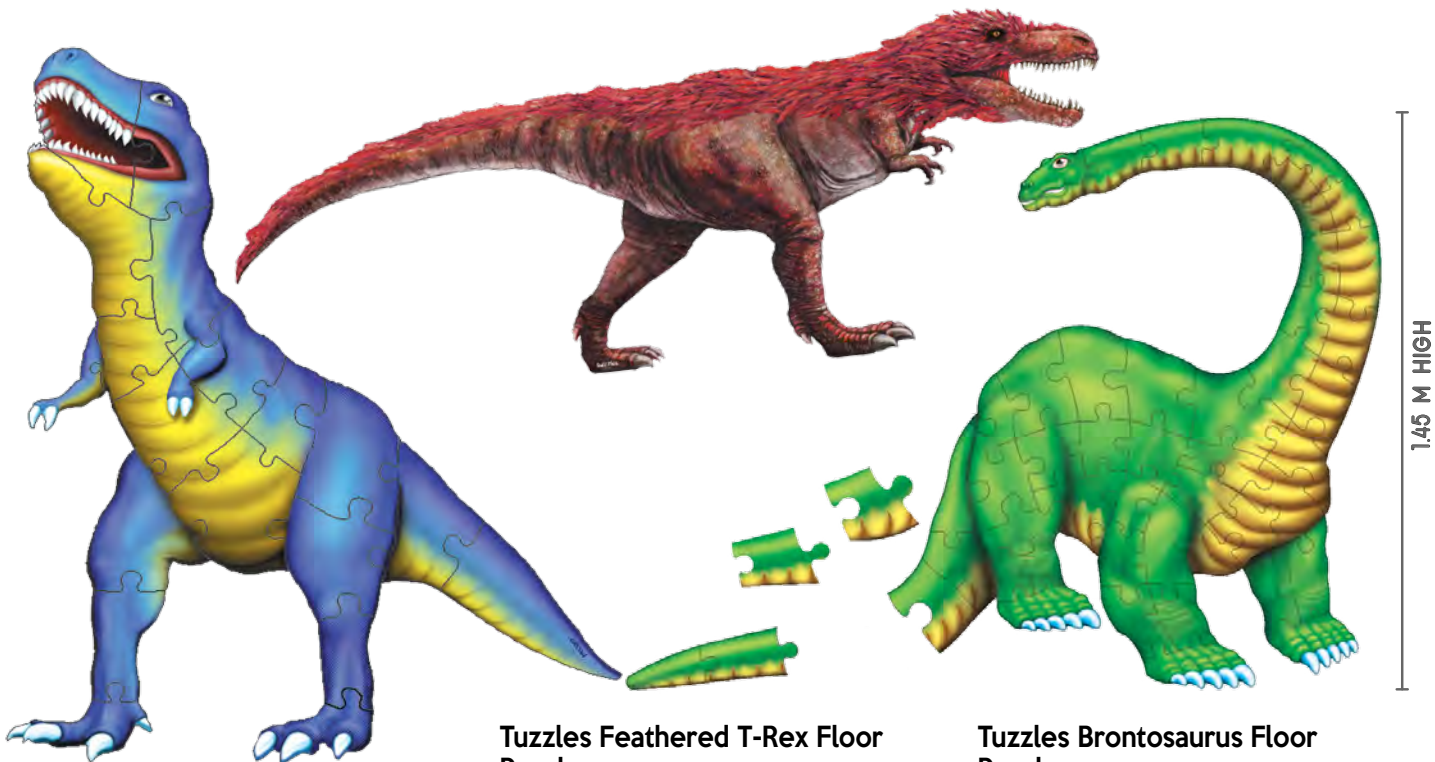

Tuzzles T-Rex

149690 Floor Puzzle 19pcs $109.95
This T-Rex floor puzzle is big enough to have all the children involved. Contains 19 pieces Size: 104 x 121cm

Tuzzles Feathered T-Rex Floor Puzzle

132950 80pcs $99.95
Great big size and vibrant coloured feathered T-Rex puzzle that will look amazing on any floor. Traditional cut consisting of 80 pieces. This traditional 9mm cut puzzle and has been designed to give avid puzzle doers a challenge on the floor. Size: 170 x 80cm

Tuzzles Brontosaurus Floor Puzzle

132708 50pcs $99.95
This giant 50 piece floor puzzle of the Brontosaurus brings to life the incredible creatures that roamed our world so long ago. This traditional 9mm cut puzzle and has been designed to give avid puzzle doers a challenge on the floor. Size: 145 x 105cm