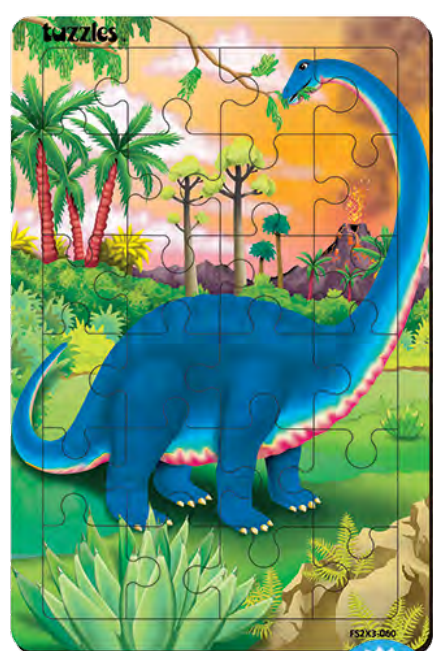

Ghost Crab Puzzle

130574 38 x 28cm 18pcs \$44.95

Tuzzles Dinosaur Puzzles

149666 Set of 4 \$69.95
Set of 4 bright dinosaur raised puzzles - 8 + 10 + 10 + 12 pieces.
A great introduction to extinct species. Size: Each 20 x 20cm