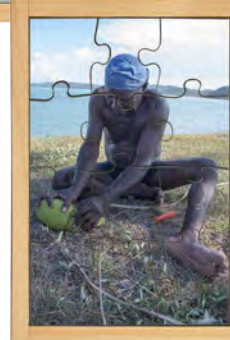

Torres Strait Islander Puzzles

* **132156** Set of 8 ..... $299.95
Set of 8 wooden puzzle pieces with special scratch resistant surface in a Pine storage tray. Features stunning photography taken in Australia. 12 pieces per puzzle. Size: 38 x 28cm