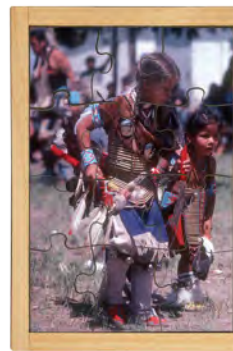

Children of the World Puzzles

* **132165** Set of 8 ..... $299.95
Set of 8 wooden puzzle pieces with special scratch resistant surface in a Pine storage tray. Features stunning photography taken in Australia. 12 pieces per puzzle. Size: 38 x 28cm

Tuzzles Skeleton

◆ **149740** 21pcs $29.95
Featuring an accurate illustration of a child's skeleton, this challenging 21-piece puzzle will test the memory and dexterity of students as they rebuild the image piece by piece inside the tray. Size: 15 x 30cm.

Tuzzles Giant Skeleton Floor Puzzle

132705 34pcs $109.95
A simple but appealing floor puzzle, great for teaching about the major bones in the human body. Giant floor size makes it easy for children to lay down next to the happy skeleton and discover how bones are joined together and move. Size: 120 x 60cm

1.2 M HIGH

Corroboree Celebration Puzzle

132210 12pcs $44.95

Birthday Celebration Puzzle

132211 12pcs $44.95

Australia Day Celebration Puzzle

132212 12pcs $44.95

Chinese New Year Celebration Puzzle

132213 12pcs $44.95

Celebration 12pc Puzzles

132213T Set of 4 ..... $169.95

Set of 4 colourfully illustrated puzzles depicting a different celebratory event. 12 pieces per puzzles, each puzzle is 33 x 24cm. Size: 33 x 24 x 1cmH