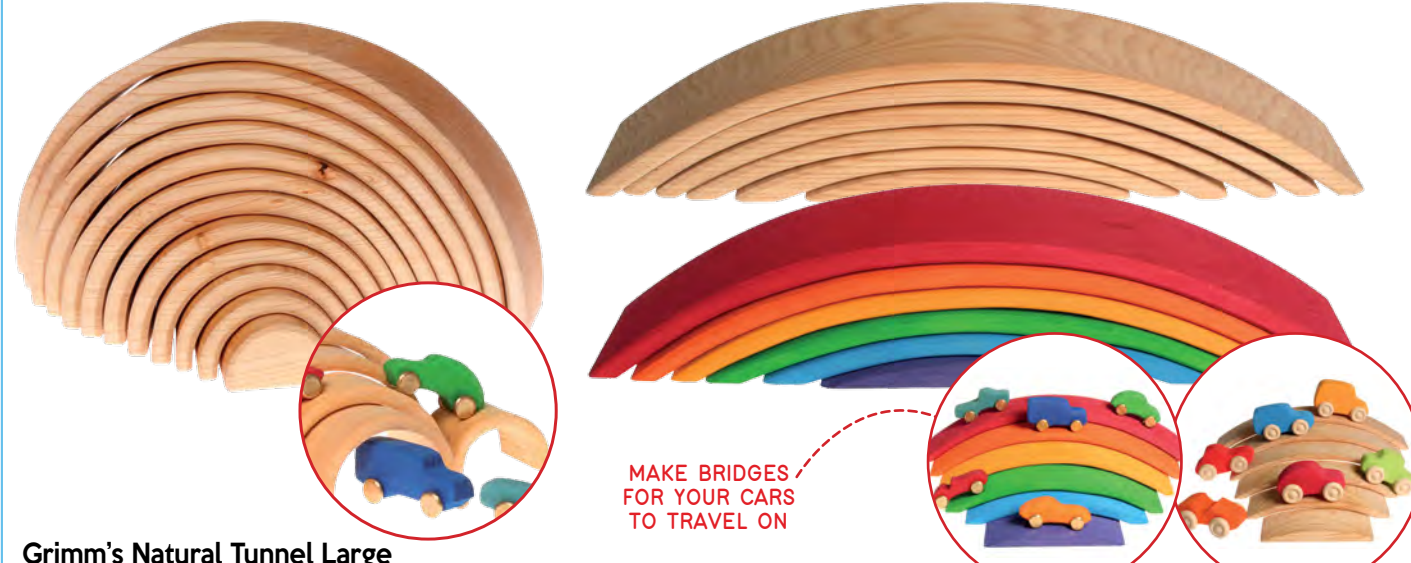

135456 9.5 x 13 x 40cmH \$29.95
Drop the cars on the tracks and enjoy watching them race! This toy is fun and attractive to kids at all ages. Age: 3+ yrs

Grimm's Coloured Small Cars

* **139926** Set of 6 \$99.95
Set of 6 colourful wooden cars by Grimm's finished in various colours. Size: 10 x 7 x 5cmH Age: 12+ mths

Grimm's Large Semi Circles

* **139931** Rainbow 11pcs \$89.95
Size: 38 x 18cmH Age: 3+ yrs

Grimm's Large Semi Circles

* **139936** Natural 11pcs \$89.95
Size: 38 x 18cmH Age: 12+ mths

Grimm's Natural Tunnel Large