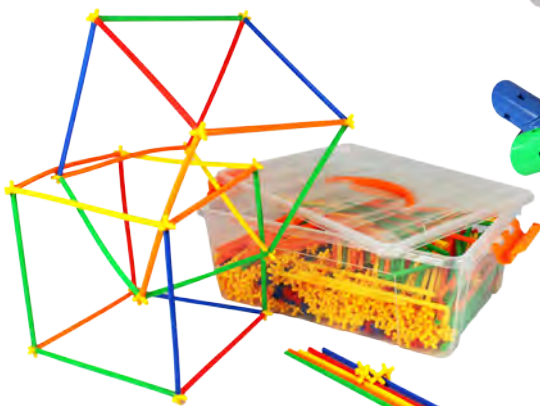

- **135570 Straws 800pcs** $69.95
  Massive pack containing 800 pieces of flexible plastic straws and connectors. Supplied in a handy, stacking plastic container with lid. Container measures 41 x 28 x 15cmH. Age: 3+ yrs