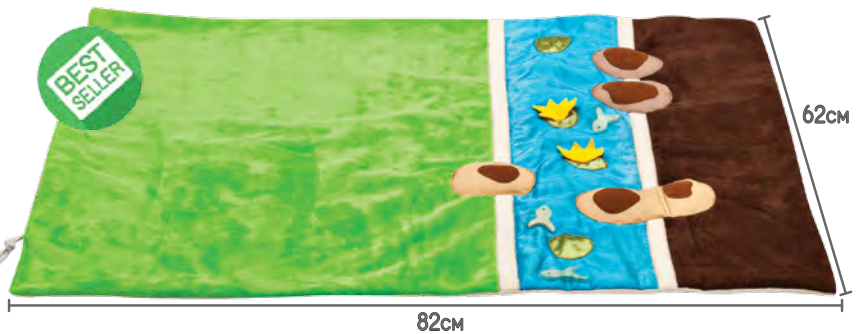

AnaMalz Class Pack

123854U 49pcs \$799.95
 AnaMalz Super Class Pack Includes: 2 Orange Trees, 2 Wild Trees, 2 Apple Trees, 39 Assorted AnaMalz characters, 2 Barn House & 2 Play Mats.

AnaMalz Play Mat

123916 \$39.95
 Create a role play scene with this AnaMalz Play Mat with river and fish in this landscape scene. Great for creating a jungle or a country scene. Can be stored in the accompanying calico bag along with AnaMalz characters. Size: 62 x 82 x 1cm