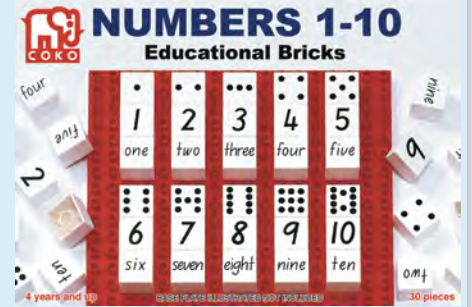

Coko Numbers 1 to 10

132521A 30pcs $19.95
Use to help identify and distinguish numbers by sets of dots, words and digits. Foundation script. Base plate not included (Compatible with all Coko Base plates). Teacher's notes included. Size: 3.5cm Age: 4+ yrs