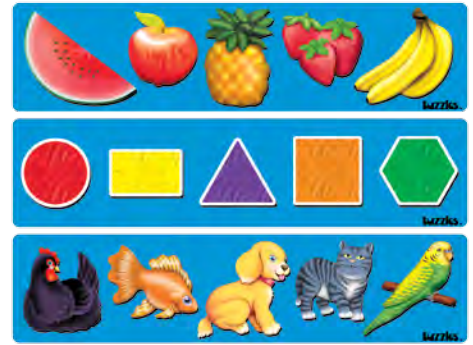

* 132646 Fruit, Shapes & Pets $79.95
This Tuzzles chunky puzzle set of 3 raised puzzles shows fruit, shapes and pets in a freeze format. Each puzzle contains 5 pieces. Size: 40 x 10cm