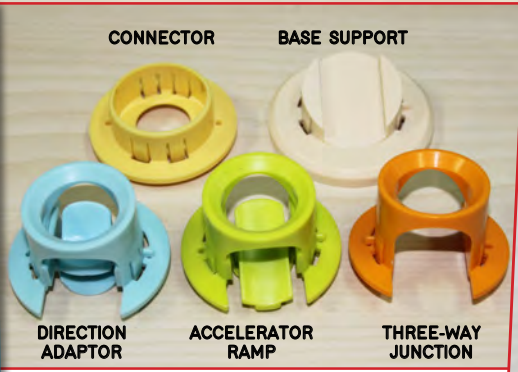

This eco-friendly Bamboo marble run set is a system of Bamboo cylinders, tracks and accessory pieces that allow the energy of marbles to travel down the path. Easy to set up, with multiple ways to engage children in early engineering and problem solving. Hand crafted carbonised bamboo cylinders and sustainable wooden powder spirals, each with a different function, are the starting point for an infinite number of designs for marbles to drop to a new level, go right or left or pour out of the spirals. Each set contains an instruction booklet to introduce the basic principles of playing with the marble run. 138 pieces included range in size from 4.5cm to 29cm.

Jumbo Bamboo Marble Run

* 135630 138pcs $159.95
Age: 3+ yrs

Quercetti Super Marble Run

134650 106pcs $51.95
A dynamic construction system containing colourful plastic pieces and 10 marbles. Enthusiastic engineers will easily slot together the interlocking parts to create bridges, chutes, paddlewheels and other obstacles on each marble run. Age: 4+ yrs