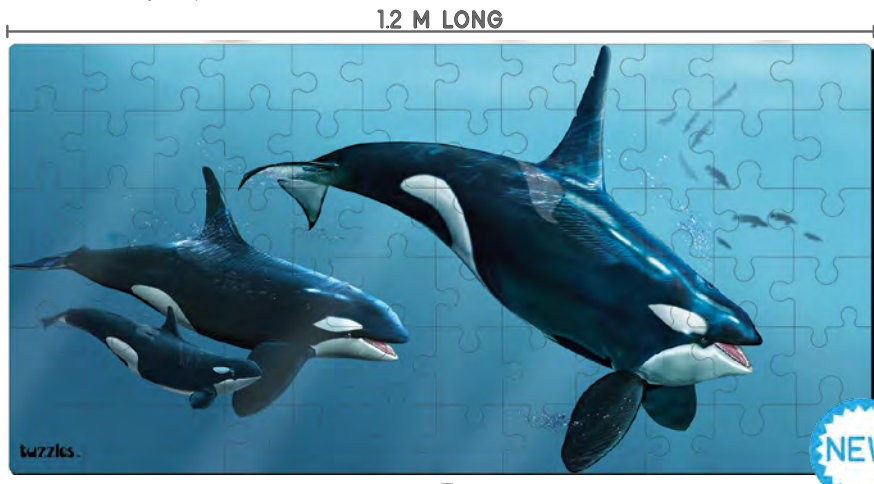

Tuzzles Kangaroo Floor Puzzle

132949 45pcs $89.95
Realistic kangaroo puzzle consists of 45 large chunky wooden pieces in traditional cut. This traditional 9mm cut puzzle and has been designed to give avid puzzle doers a challenge on the floor. Size: 80 x 80cm