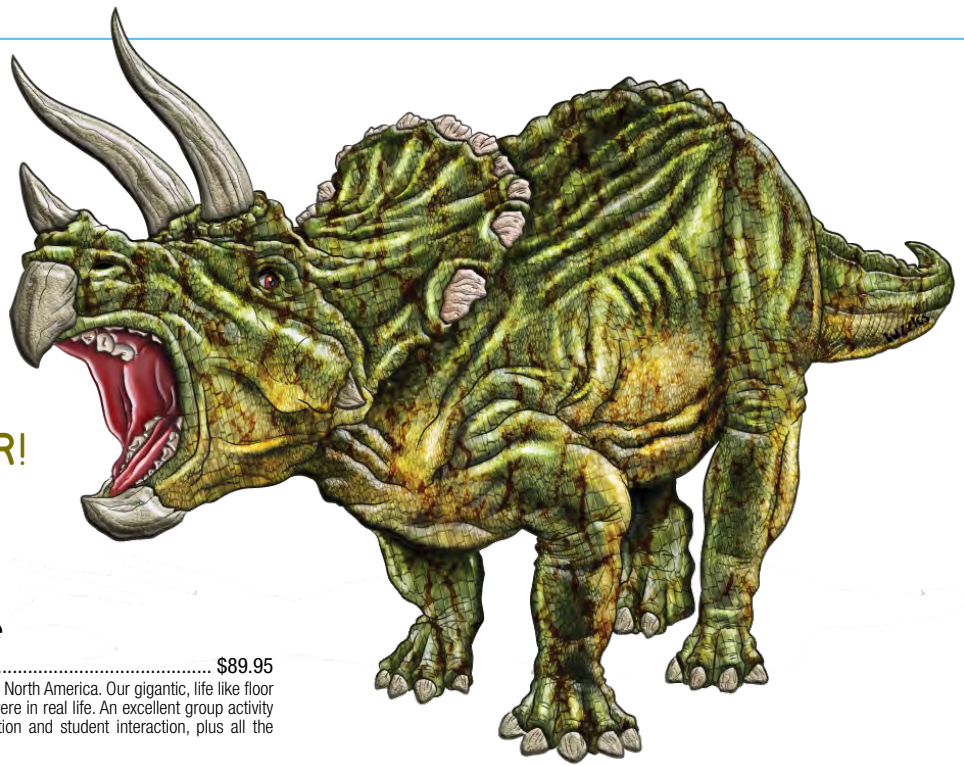

149735 Floor Puzzle 48pcs \$109.95
Explore the Animals of the World in this massive floor puzzle. Size: 90 x 60cm

RARRRR!

Tuzzles Triceratops Floor Puzzle

* **132650** 50pcs \$89.95
 During the Cretaceous period the Triceratops roamed through North America. Our gigantic, life like floor puzzle lets the children imagine how large these creatures were in real life. An excellent group activity this floor puzzle encourages open ended play, communication and student interaction, plus all the normal puzzle related learning attributes. Size: 74 x 58cm