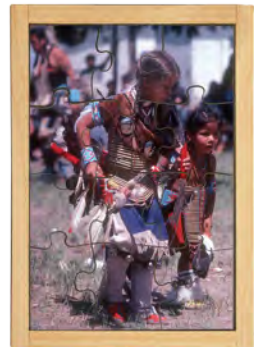

Torres Strait Islander Puzzles

- **132156** Set of 8 ..... $299.95
  Set of 8 wooden puzzle pieces with special scratch resistant surface in a Pine storage tray. Features stunning photography taken in Australia. 12 pieces per puzzle. Size: 38 x 28cm