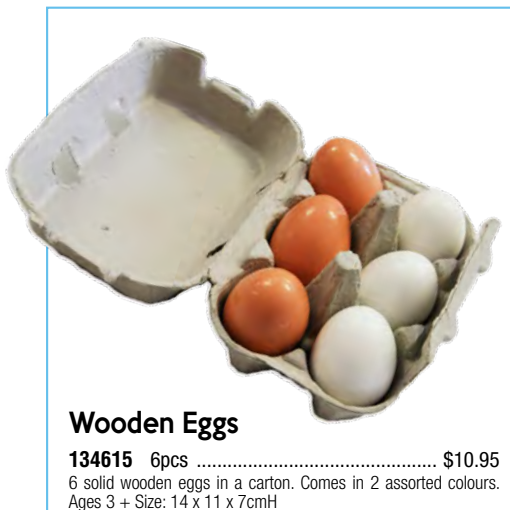

Voila Tidbits

6 **146870** \$35.95
 12 varieties of appetising finger foods made of wood and fabric are presented on an oval wooden platter. Size: 13.5 x 24 x 1.2cm (Platter)

Voila Yummy Pizza

7 **146924** \$51.95
 Using the pizza roller included in the set, children can cut the pizza into size equal pieces, and also learn about basic fractions in the process. Children will enjoy decorating their own pizzas as the toppings are fitted with pegs so that they can be removed or arranged in a variety of ways. Size: 21 x 21 x 2.5cm