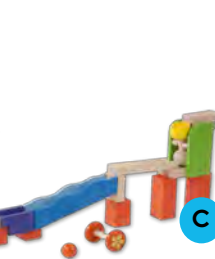

Trix Tracks

Wonder Trix Tracks - Creative Gravity Play! Easy to build and play with a brick locking system, also helps stabilize the play set. Perform a variety of tricks using the different sets. All items in the Wonder Trix Track collection can be mixed and played together to create bigger play scenes for more fun.

INDOOR PLAY

Building & Manipulation

A + B +
C + D
+ E

Wonderworld Trix Track

A 131378 Spin and Swirl	$85.95	C 131380 Throw and Roll	$65.95	E 131382 Hammer Slammer	$107.95
B 131379 2-Way Flipper	$89.95	D 131381 Tracks and Ball	$44.95	131382T Set of 5	$369.95

131383 Tower Launcher $159.95
A portable double-sided ball and track board. With this Tower Launcher, the balls run vertically and it includes many eye-catching functions and tricks. This Tower Launcher is ideal to entertain children and for childcare and playroom play. Size: 44 x 44 x 60cmH Age: 3+ yrs

Wonderworld Trix Track

131377 Extra Bricks 30pcs $16.95
Want to mix more sets of Trix Track? You may need more bricks to make your tricks go higher! Age: 3+ yrs