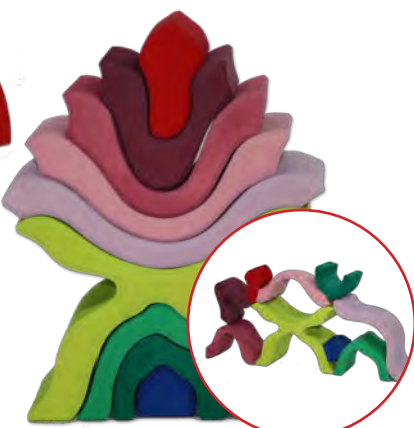

Grimm's Stacking Flower

139925 9pcs **$69.95**
A wooden stacking puzzle hand carved from Alder hardwood. Watch the stages of a growing flower right from a small seed. Coloured with non toxic water based dyes. Size: 22.5cmH