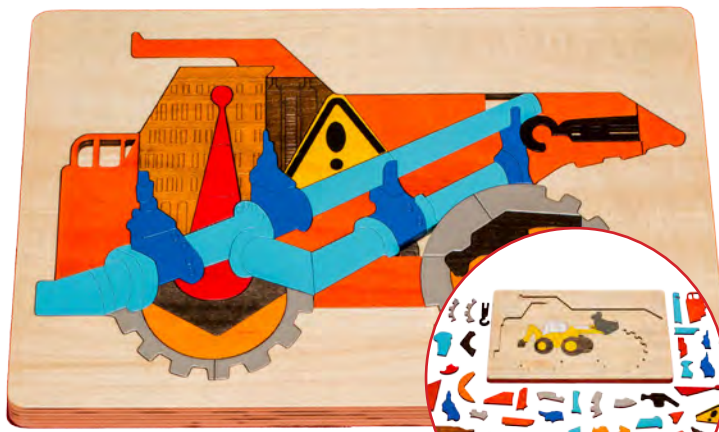

Fox Layered Puzzles

* **132609 The Quarry 67pcs** $29.95
The Quarry is a unique and beautiful multi-layered precision laser cut mosaic wooden puzzle full of vibrant and dynamic colours and shapes. These puzzles tell the story of how trucks are used to make and carry cement that we use to build our roads and cities. Size: 248 x 198 x 12mmH

* **132610 The Cement Factory 44pcs** $29.95
The Cement Factory is a unique and beautiful multi-layered precision laser cut mosaic wooden puzzle full of vibrant and dynamic colours and shapes. These puzzles tell the story of how trucks are used to make and carry cement that we use to build our roads and cities. Size: 248 x 198 x 12mmH