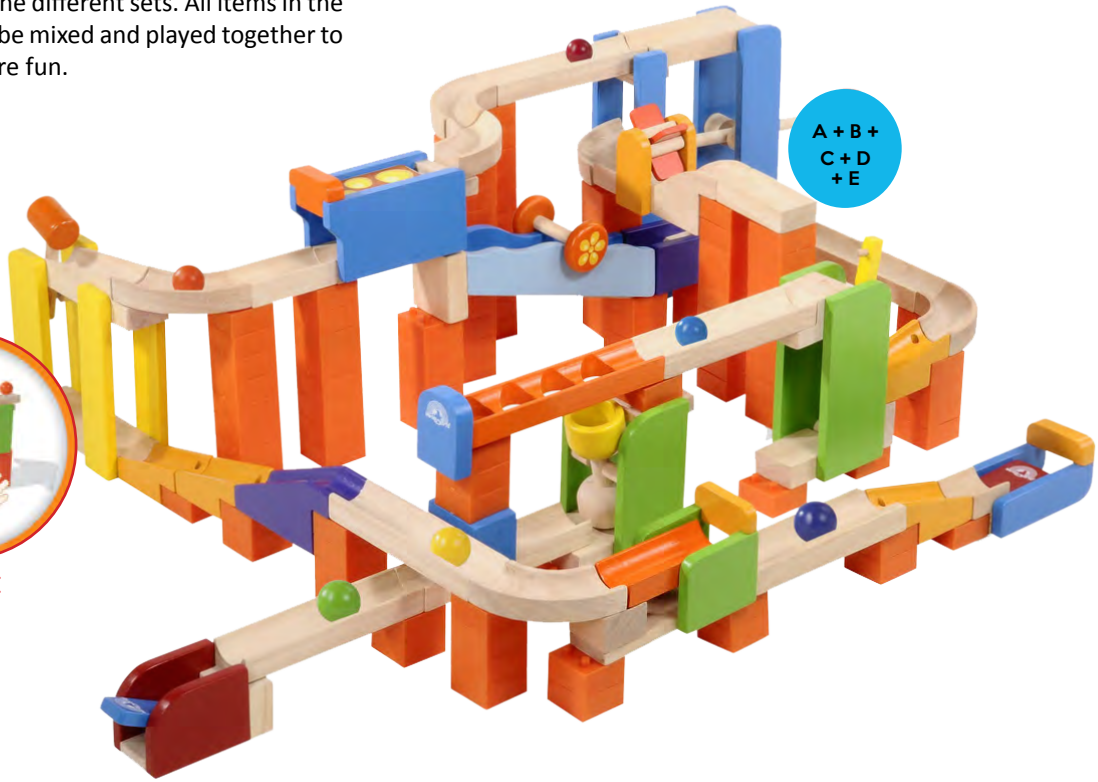

Trix Tracks

Wonder Trix Tracks - Creative Gravity Play! Easy to build and play with a brick locking system, also helps stabilize the play set. Perform a variety of tricks using the different sets. All items in the Wonder Trix Track collection can be mixed and played together to create bigger play scenes for more fun.

INDOOR PLAY

Building & Manipulation

A + B +
C + D
+ E