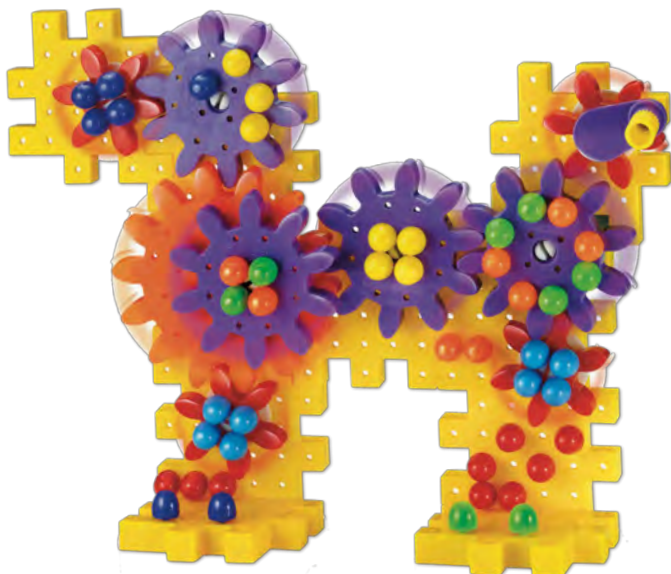

Quercetti Gears Go Round

131654 80pcs $30.95
The creative Gears Go Round construction set allows children to learn some simple principles of mechanics while having lots of fun. Made of soft, washable plastic with rounded edges and is durable and completely safe. Age: 4+ yrs