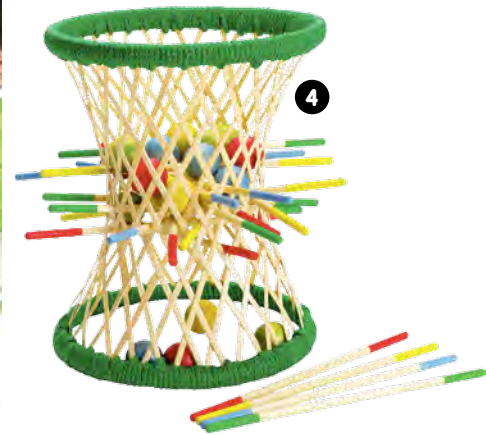

Hape Stormy Seas

1 133822 ..... $39.95
A game of balance and strategy. This boat is ready to be loaded with cargo. Heads up! The loads and boxes must be balanced equally on the boat because the valuable cargo can go overboard if the sea becomes rough. Includes pirate boat, 25 game pieces, die and instructions. Size: 27cm pcs Age: 3+ yrs

Hape Super Moose

2 133828 ..... $54.95
Help the friendly moose grow his antlers one by one. A game of balance and co-ordination. Made from bamboo and non-toxic water based paints. Size: 10 to 24cm pcs

Hape Quattro

3 133830 ..... $49.95
Connect the bamboo rings to create a forest, see who can connect 4 of the same colour bamboo rings together. Size: 8 x 25 x 19cmH

Hape Bamboo Pallina Game

4 135469 ..... $49.95
You'll need to be thoughtful and your hands need to be steady as you remove your sticks so your opponent's balls - and not your own - fall through! A terrific game for every age. Made from eco-friendly bamboo and finished with water-based paints. Size: 22 x 22 x 27cm

Hape Game Pack

135469T Set of 4 Games $179.95
A set of 4 Hape games of balance, each quite different, but a great way to keep the children interested and learning about coordination and balance. Games include Stormy Seas, Super Moose, Quattro and Bamboo Pallina.

Voila Playful Penguins

1 146897 ..... $57.95
24 penguins in 2 contrasting colours and sizes that can be used for counting, stacking, or construction activities to reinforce a child's motor skills and stimulate imagination. A cloth bag is included. Size: 2 x 4.5 x 8.2cm

Voila Tippy Flower Game