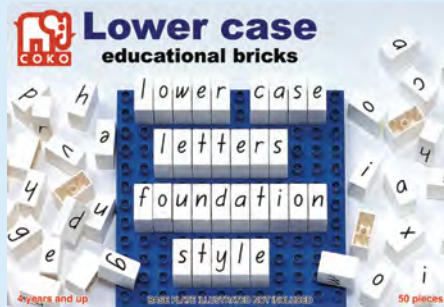

Coko Lower Case Letters

132522 50pcs $19.95
Coko Educational Learning Bricks are designed to help children identify and distinguish single sounds and sound combinations that letters represent in words and sentence structure. Size: 3cm