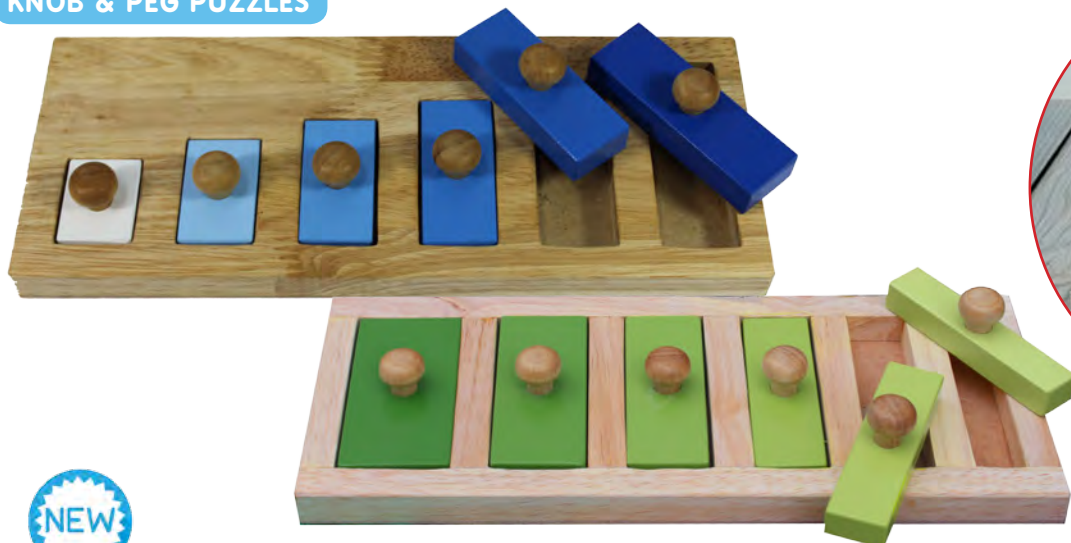

KNOB & PEG PUZZLES

NEW

Short To Tall Knob Puzzle

* 148069 30 x 12 x 4cmH $27.95

Narrow To Wide Knob Puzzle

* 148070 30 x 12 x 4cmH $27.95
These puzzles are great for the younger age group to learn about sizes and hand to eye co-ordination. The toy features chunky pieces, for an easy grip. The colours go darker as the block size increases, allowing self directed learning.