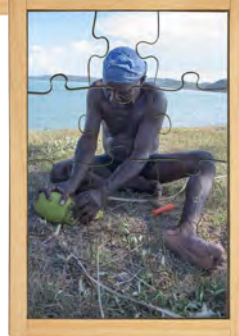

MULTICULTURAL