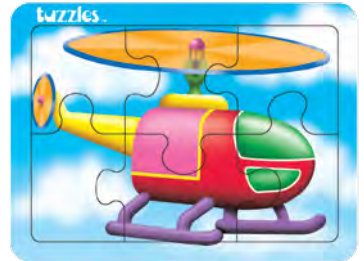

TRAY & TABLE PUZZLES

Tuzzles Road Traffic Signs Raised Puzzle

149704 9pcs $44.95
Shows all the important road signs children need to learn. Great way to start a discussion on safety. Size: 30 x 30cm

Tuzzles Road Safety Puzzles

149703 Set of 4 ..... $59.95
4 puzzle set about road safety. Each puzzle contains 8 pieces. Size: Each 15 x 15cm

Tuzzles Transport Puzzles

149644 Set of 8 ..... $99.95
This set of 8 puzzles, each contain 6 pieces and each puzzle depicts a different mode of transport. Comes stored in a flat tray Size: Each 15 x 20cm

Emergency Services 12pc Puzzle

1. 132181 Life Savers In Rubber Duckie $44.95
   - 132184 Police Car $44.95
   - 132185 Fire Truck $44.95
   - 132186 Ambulance $44.95
   - 132186T Set of 4 ..... $169.95
2. Set of 4 Emergency Services photographic puzzles. 12 pieces per puzzle, 33 x 24cm.