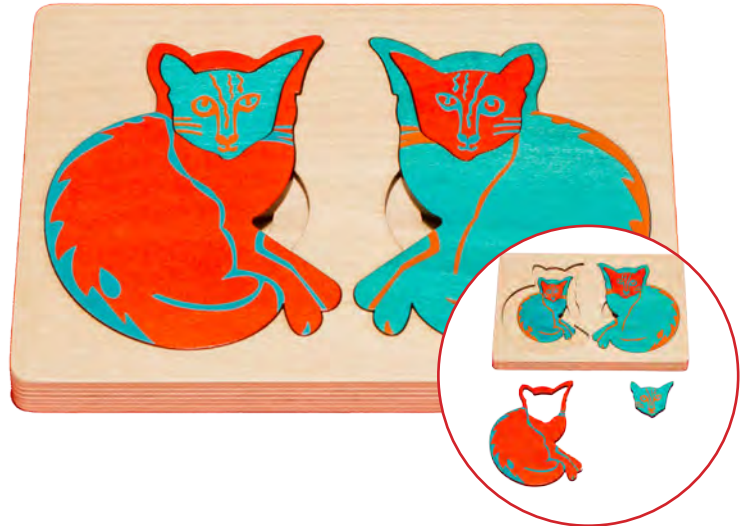

INDOOR PLAY

Puzzles

Early Learning Series

In our Early Learning series we explore educational themes; Hand and eye co-ordination, opposites and diminishing size. Vital early vocabulary in a puzzle where you can talk over the differences of animal behaviour between day and night.