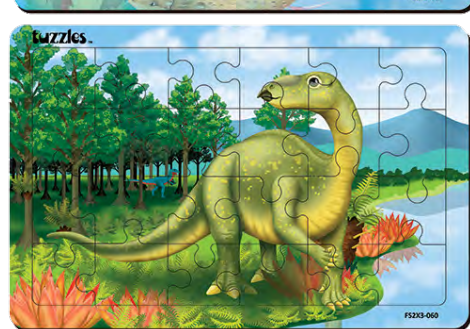

Ghost Crab Puzzle

130574 38 x 28cm 18pcs \$44.95

Tuzzles Dinosaur Puzzles

149666 Set of 4 \$69.95
Set of 4 bright dinosaur raised puzzles - 8 + 10 + 10 + 12 pieces.
A great introduction to extinct species. Size: Each 20 x 20cm