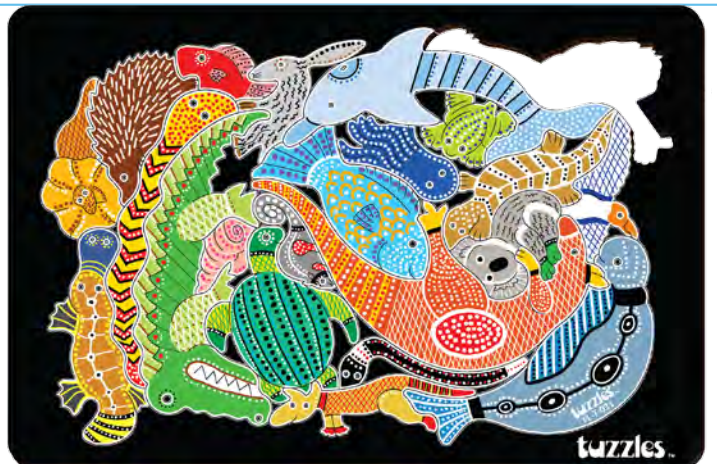

Tuzzles Aboriginal Art Mosaic Floor Puzzle

1. 132704 ..... $69.95
2. One of Tuzzles all time favourite puzzles. A thrilling combination of colourful Aboriginal artwork, all finely cut to the shape of the animal depicted. See if you can name all the animals as you find their place in the mosaic. A challenge for even the best puzzlers. 22 pieces with 9mm thickness. Size: 60 x 40cm