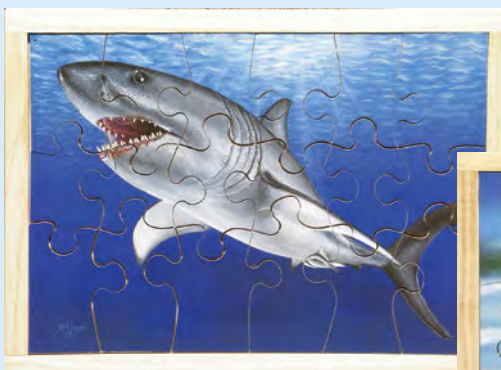

Great White Shark Puzzle

130572 38 x 28cm 18pcs $44.95

Clown Fish Puzzle

130575 38 x 28cm 18pcs $44.95

Sea Turtle Puzzle

130573 38 x 28cm 18pcs $44.95

Sea Creature Puzzles

130575T Set of 4 ..... $169.95

Set of 4 wooden puzzle pieces with special scratch resistant surface in a pine storage tray. Features beautifully illustrated art work from canvas paints by Australian artist Matthew Ingram. Set includes Great White Shark, Sea Turtle, Ghost Crab and Clown Fish puzzles.