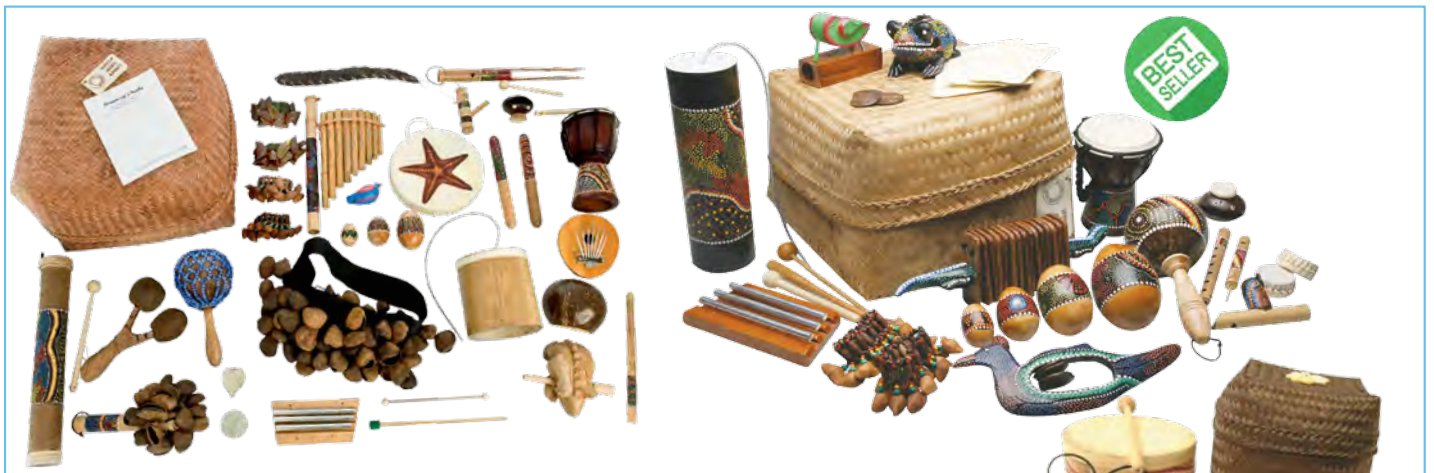

133845 40cm \$19.95
Create the sound of rain with this beautifully crafted Bamboo Rain stick filled with pebbles. Easy to use.

Multicultural Egg Shaker Basket

129997 Set of 12 \$114.95
A dozen mixed size egg shakers in a mini bamboo basket. There are 4 mini 5cm eggs, 2 large 9cms and an extra large 12cm. All are of hollowed mahogany with tactile, Aboriginal style decoration. Paints are safe water soluble acrylics. Size: 5 to 12cm

Multicultural Music

133845T Set of 4 \$199.95
Set of 4 multicultural musical instruments, including a 25cm Djembe Drum, Maraca, 40cm Bamboo Rain stick and set of 12 egg shakers in a basket.

World Music Instruments Basket

133841 Large 30pcs \$599.95
The Large World Music Basket includes 30 bigger and better instruments from around the world, all made by hand from natural materials and all are designed to stimulate the senses. Each basket comes with an expertly written 16 page guide of stimulating activities for individuals or groups and suitable for all age groups and abilities. Explore sounds, make music, and use the instruments to improve learning.

110865 Medium 23pcs \$399.95
This collection of musical instruments from around the world are all made by hand from natural materials and all are designed to stimulate the senses. Set includes 23 instruments. To help you make the most of the resource, expertly written 16 page guide is included - a workbook of stimulating activities for individuals or groups and suitable for all abilities. The Guide is in three main sections, Exploring Sounds, Making Music and Using the Instruments to Improve Learning. Contents may vary subject to availability.