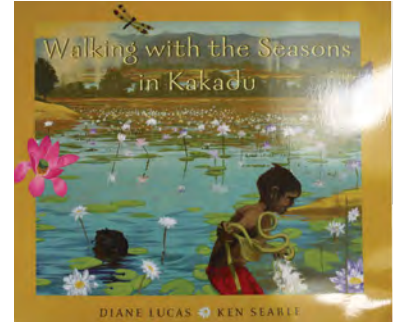

Walking with Seasons in Kakadu

- **138343A** Book only $21.95
- **138343T** Book and CD $39.95
- **138343U** CD and 4 Book Set $89.95

This sumptuous book invites us to closely observe the birds, plants and animals that inhabit the unique environment of Kakadu, through an understanding of the six Aboriginal seasons and their characteristics.