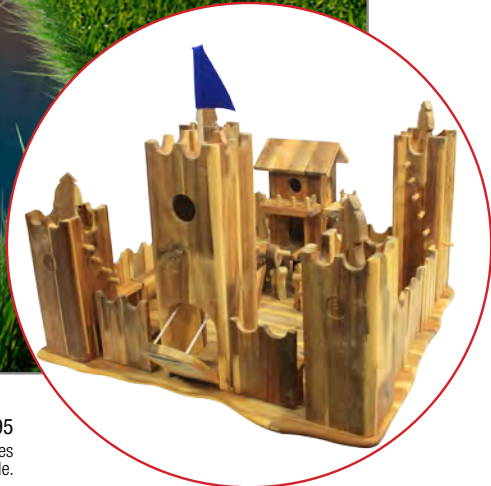

Billy Kidz Artificial Grass Mat

* **135569** 100 x 100cm \$39.95

A textured piece of artificial grass, perfect for adding an extra dimension of texture and scenery to any imaginative play space. Add this pretend, artificial grass to create small worlds for fairies, landscapes for wild animals or backyards for doll houses.

Natural Lichee Castle

◆ **140050** \$349.95
 A natural wooden Castle with real working draw bridge, made from recycled timber, which is ideal for imaginative play. Base comes in two pieces which are joined together with dowel. People, animals & flag come included, all pieces are movable. Easy to assemble. Size: 77 x 71 x 65cmH

Natural Lichee Village

140053 \$319.95
 A natural wooden village made from recycled timber, which is ideal for imaginative play. Set includes people, houses, pulley, small furniture, a bridge and other accessories. Base comes in two pieces joined together with dowel. Easy assembly. Create water for under the bridge by using tissue paper under the base. Size: 76 x 54 x 38cmH