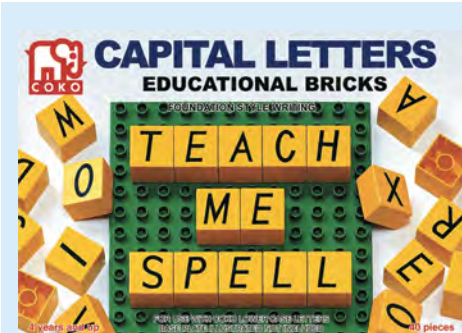

Coko Capital Letters

132520 40pcs $19.95
Use to help identify and distinguish single sounds and sound combinations that letters represent in words and sentence structure. Foundation script. Base plate not included (Compatible with all Coko Base plates). Teacher's notes included. Size: 3.5cm Age: 4+ yrs