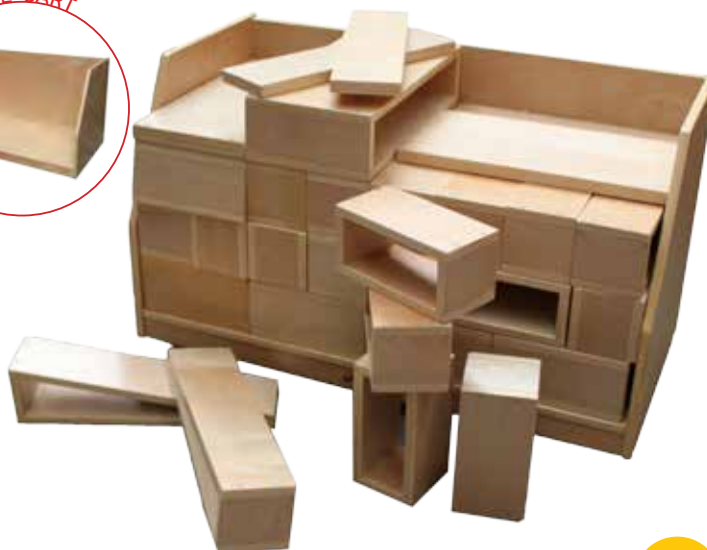

135623T
\$1019.46 save **\$180**

NEW RANGE

Billy Kidz Archway Blocks

* **135621** \$212.46
 These Birch Ply wooden arches are the perfect addition to the construction area. This 20pc set is suitable for children from the age of 3 years. Construction resources help to promote a variety of cognitive and physical skills. Construction and manipulative resources can help to promote both fine motor and gross motor development. All Arches are 26cm long but come in various widths. Age: 3+ yrs

15% OFF
 ON ALL ITEMS
 PRICES AS MARKED

Billy Kidz Colour Acrylic Blocks

* **135620** Set of 40 \$339.96
 Set of 40 see through lightweight wooden coloured blocks with transparent, coloured acrylic inserts. Made from durable Birch plywood, these coloured blocks are sized to fit in with your hollow block sets. Blocks come in squares, rectangles and triangle and vary between 12-16cm in length.

* **135622** 18pcs \$339.96
 * **135623** 36pcs \$594.96
 * **135624** Block Storage Cart With Castors \$169.96
 Size: 84 x 43 x 48cmH

Billy Kidz 36pc Hollow Blocks With Block Storage Cart Set

* **135624T** \$722.46
 Quality block storage unit complete with 36 Hollow Blocks of different shapes and sizes, is a perfect addition to any classroom environment.