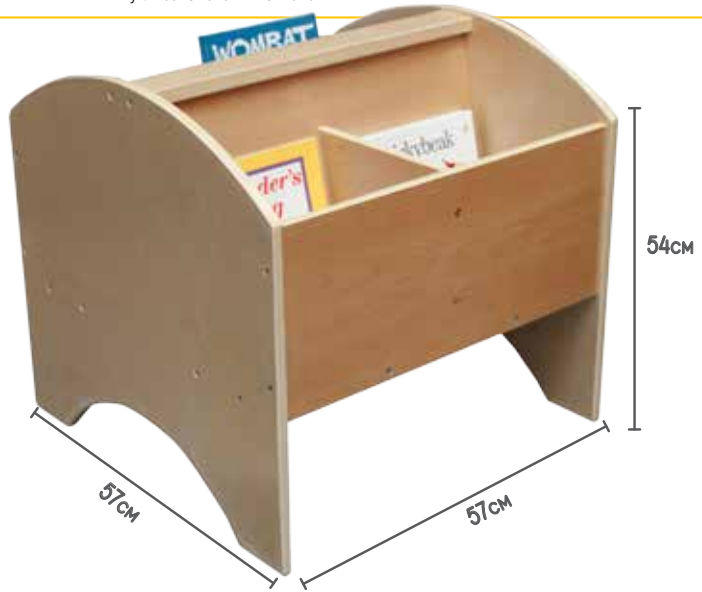

save $75

* **135615** $424.96
Every teacher needs a handy everyday art trolley to store their art and craft items and this art trolley has everything they need. Made from quality Birch Ply, it features convenient shelves to fit paper of a variety of sizes and compartments on the top for all the smaller art and craft items in the classroom. Size: 99 x 44 x 77cmH

save $45

* **135616** 3 Shelf $254.96
This Multi purpose trolley features easy mobility making it suitable for many applications. Made of Birch Ply timber. Size: 81 x 40 x 82cmH

15% OFF
ON ALL ITEMS • PRICES AS MARKED

Billy Kidz Arched Bookcase