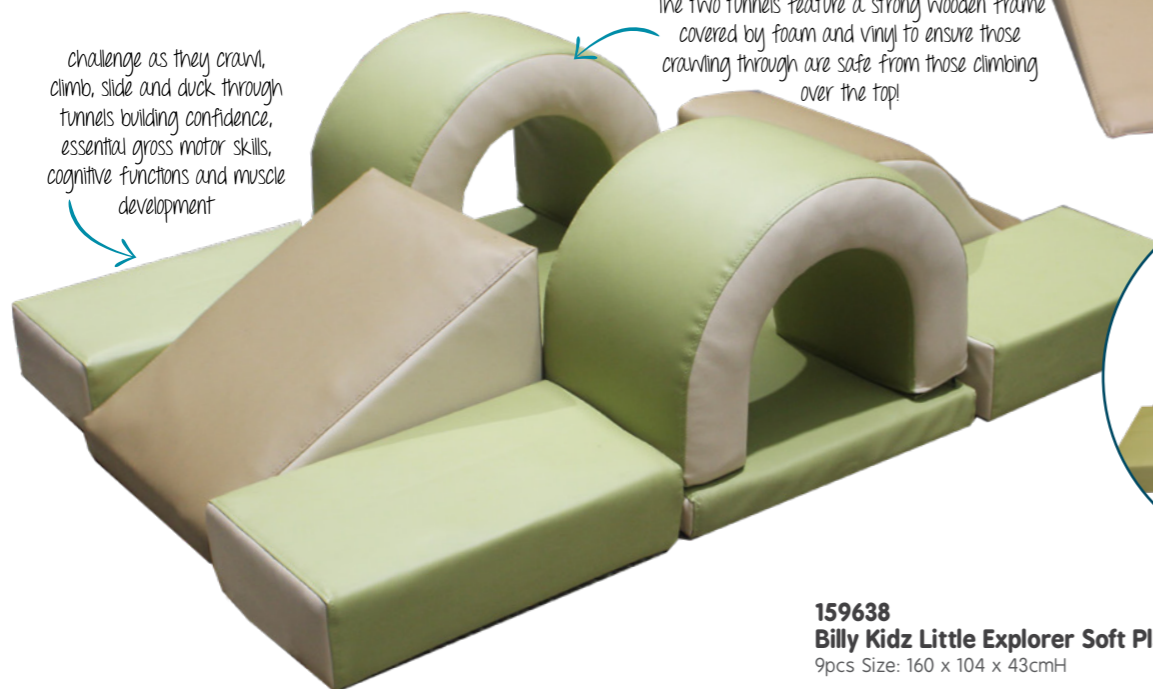

159636
Billy Kidz Soft Jumbo Block Set
10pcs

$599⁹⁶
SAVE $150

builds confidence and motor skills by developing early balance and co-ordination skills at a lower height

ideal for beginners to create their own playground climbing equipment.

The two tunnels feature a strong wooden frame covered by foam and vinyl to ensure those crawling through are safe from those climbing over the top!

challenge as they crawl, climb, slide and duck through tunnels building confidence, essential gross motor skills, cognitive functions and muscle development

159638
Billy Kidz Little Explorer Soft Play Set
9pcs Size: 160 x 104 x 43cmH

$639⁹⁶
SAVE $160

Introductory Offer
20% OFF

ALL
FOAM
PLAY

NEW RANGE

159639
Billy Kidz Sofa Island Retreat
7pcs

$879⁹⁶
SAVE $220

stimulates small group interaction or group play and ideal as a quiet or reading space

perfect size for infants & toddlers

159637
Billy Kidz Little Crawler Soft Play Set
3pcs Size: 155 x 50 x 16cmH

$319⁹⁶
SAVE $80

develop motor skills of climbing, sliding & crawl

$439⁹⁶
SAVE $110

159635
Billy Kidz Soft Play Mat
180 x 90 x 30cm

These mats increase safety and reduce the risk of injury on landing

159634
Billy Kidz Gym Mat
180 x 90 x 5cmH

$159⁹⁶
SAVE $40

hook & loop tabs for joining pieces together

$119⁹⁶
EA
SAVE $30

Billy Kidz Soft Fall Mat
146091A Avocado 100 x 100 x 5cm
146091B Light Blue 100 x 100 x 5cm