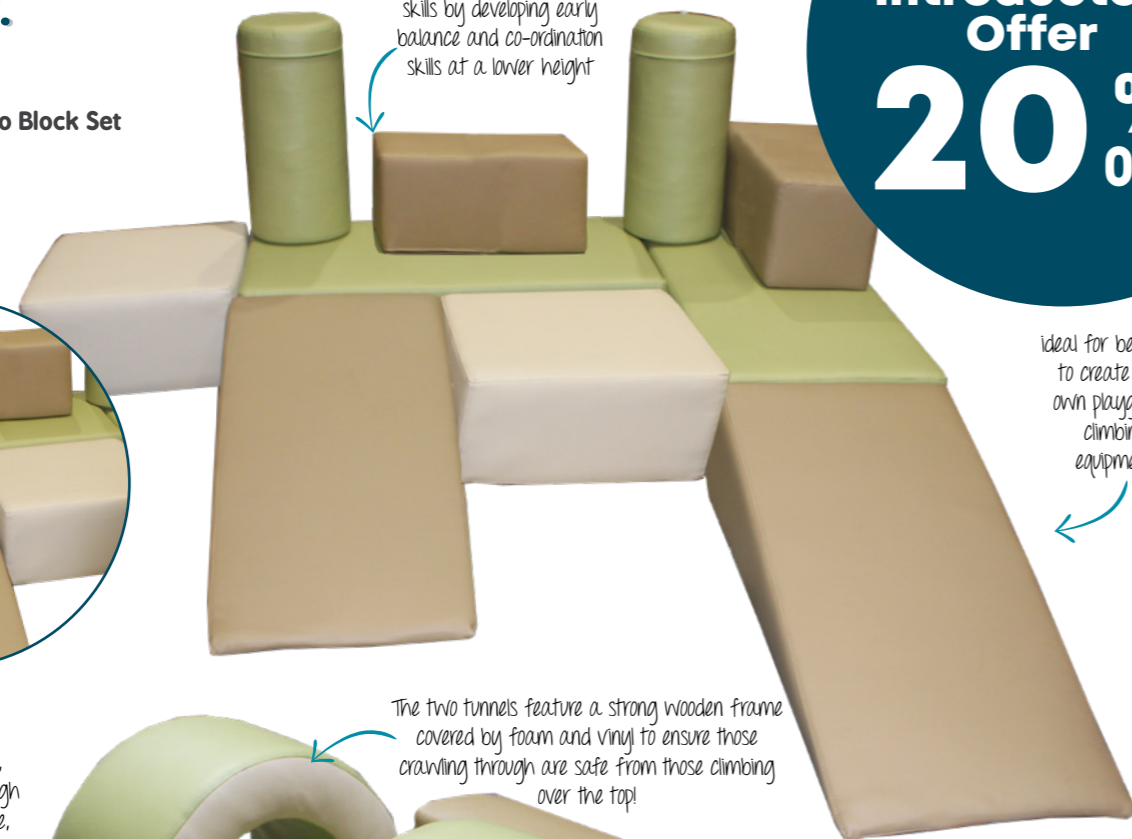

ideal for beginners to create their own playground climbing equipment.

The two tunnels feature a strong wooden frame covered by foam and vinyl to ensure those crawling through are safe from those climbing over the top!