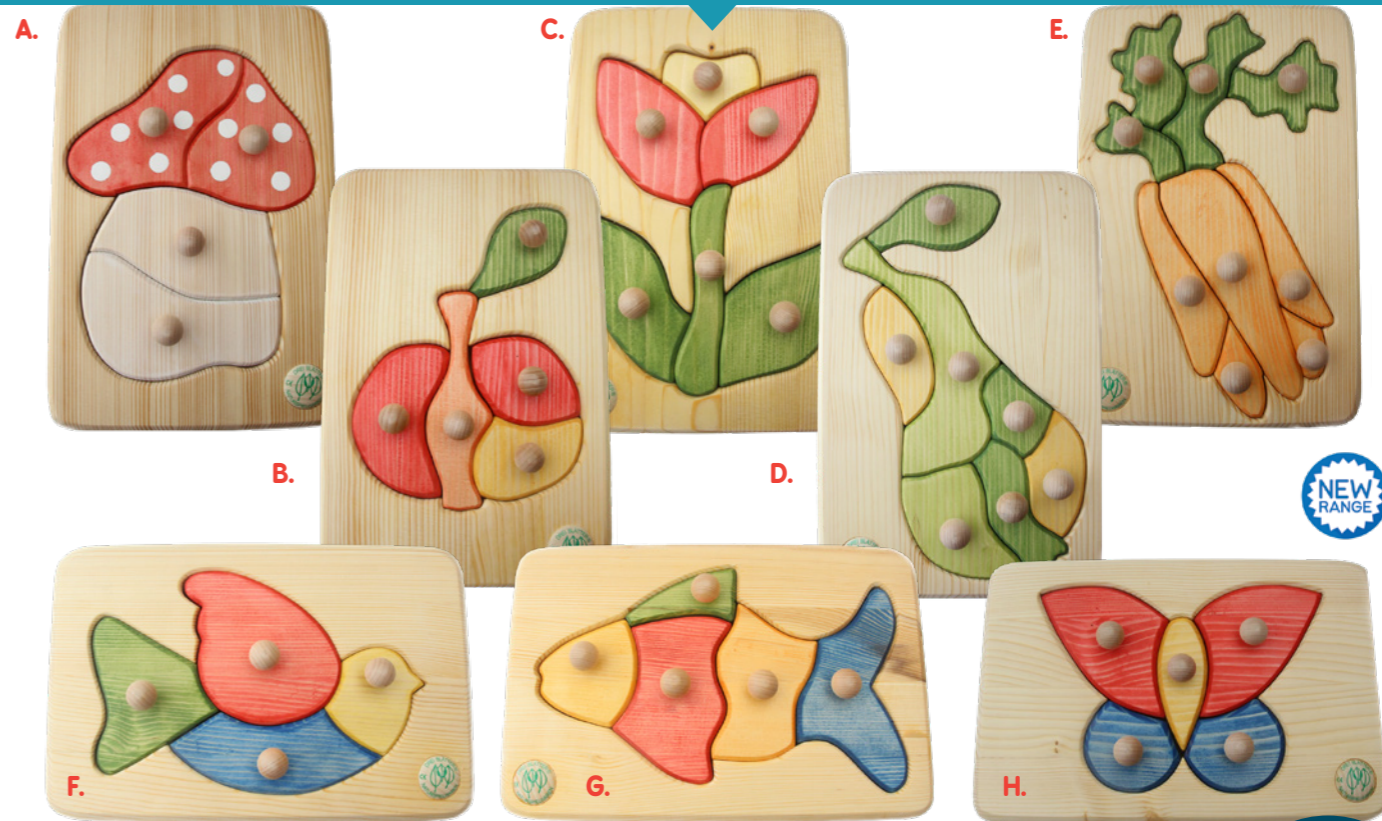

\$103⁴⁵
SAVE \$12

137905T
Baby Signing Board Books
Set of 8 Size: 21 x 21cm Age: 12+ mths

ALL NEW Books 10% OFF

There's a FIRST TIME for everything! Young children's lives are full of new experiences and these books help make these enjoyable and rewarding. The simple conversational text and lively illustrations are carefully designed to encourage further dialogue between reader and child.

\$80⁹⁵
SAVE \$9

137911T
First Time Board Book
Set of 6 Size: 21 x 21cm Age: 2+ yrs

Drei Blatter puzzles are hand-crafted in Germany and are made from solid Spruce and finished with plant-based dyes. With organic forms, each piece has a mushroom-like knob for little fingers to easily lift and replace to create the finished picture. Suitable for children from three years of age, or younger with adult supervision.