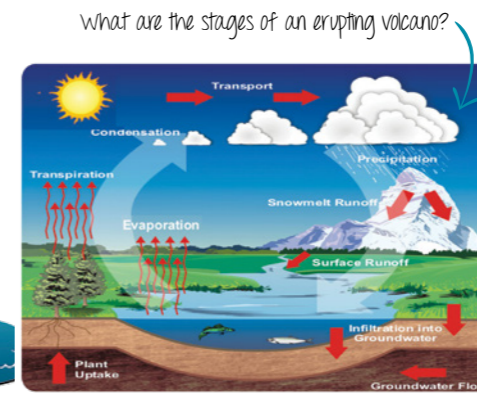

149748 Tuzzles Water Cycle
Size: 40 x 30cm 24pcs **$59⁴⁶**
SAVE $10