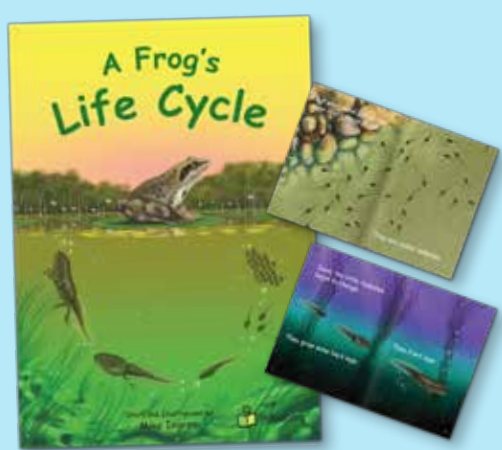

Each puzzle contains a different season.

**\$59<sup>46</sup>**  
**SAVE \$10**

**149686**  
**Tuzzles Seasons Raised Puzzles**  
Set of 4 Size: Each 20 x 20cm

# Frogs

**132637**  
**Tuzzles Frog & Butterfly Sequence Puzzle**  
Set of 2 Size: 40 x 15cm Age: 3+ yrs

Puzzles can be repeated over and over again showing the never ending cycle of life.

**\$18<sup>66</sup>**  
**SAVE \$3**

**116163**  
**Mini Beasts**  
Frog Life Cycle Size: Each 75 x 40mm

**\$67<sup>96</sup>**  
**SAVE \$12**

**132280**  
**Big Book**  
A Frog's Life Cycle Size: 42 x 31cm.

**\$46<sup>71</sup>**  
**SAVE \$8**