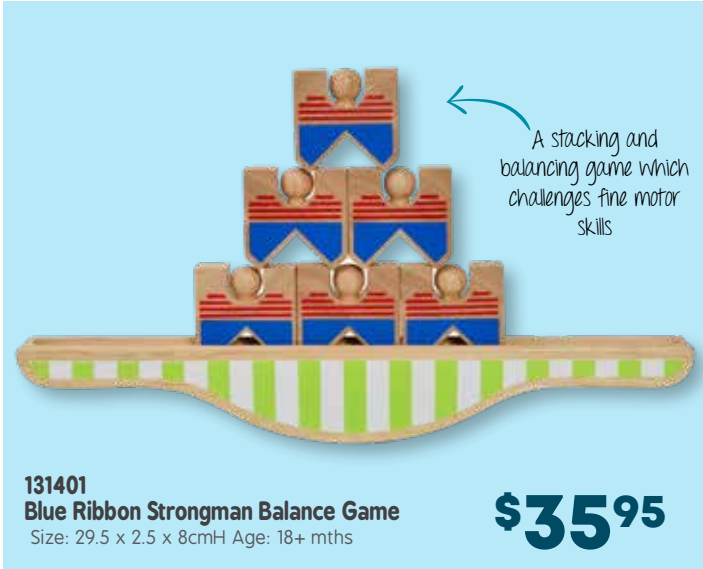

# NATIONAL LITERACY & NUMERACY WEEK

GET 2ND  
**25% OFF**

\*LOWEST PRICED ITEM

Set includes 48 pebbles in 4 sizes and 6 colours, with 12 x 2-sided A4 activity cards

**138981**  
**Rainbow Pebbles**  
**Activity Set**  
60pcs

**\$49<sup>95</sup>**

A stacking and balancing game which challenges fine motor skills

**131401**  
**Blue Ribbon Strongman Balance Game**  
Size: 29.5 x 2.5 x 8cmH Age: 18+ mths

**\$35<sup>95</sup>**

Comes with 10 different weighted bean bags