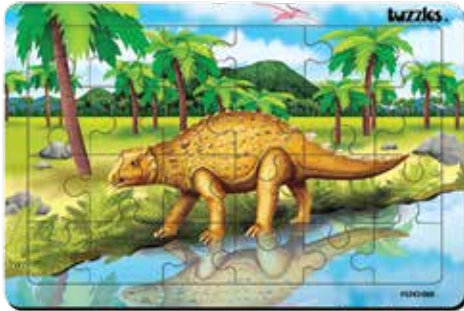

DINOSAURS

10% OFF

132671
Tuzzles Australian Dinosaur Range
Set of 4 Size: 20 x 30cm Age: 3+ yrs

$89⁹⁶
SAVE $10