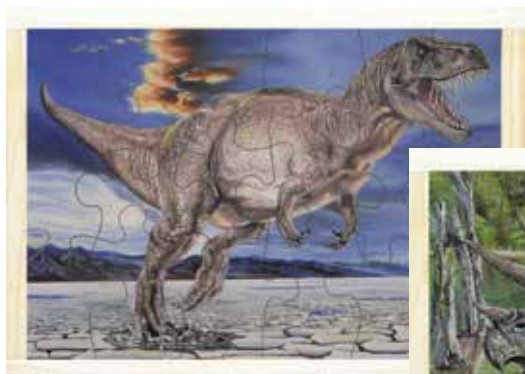

Beautifully hand
painted puzzles

Dinosaur Puzzle 18pcs 38 x 28cm

132148 Tyrannosaurus Rex

132150 Diplodocus

132149 Stegosaurus

132151 Triceratops

$40⁴⁶
SAVE $4
Each Puzzles

FREE FREIGHT*
ON ORDERS OVER $200

Prices are correct at time of printing, but are subject to change without notice. • Prices exclude GST & Freight
• Prices shown are inclusive of 15% discount - No further discounts apply. • Not to be used in conjunction with any other offer.