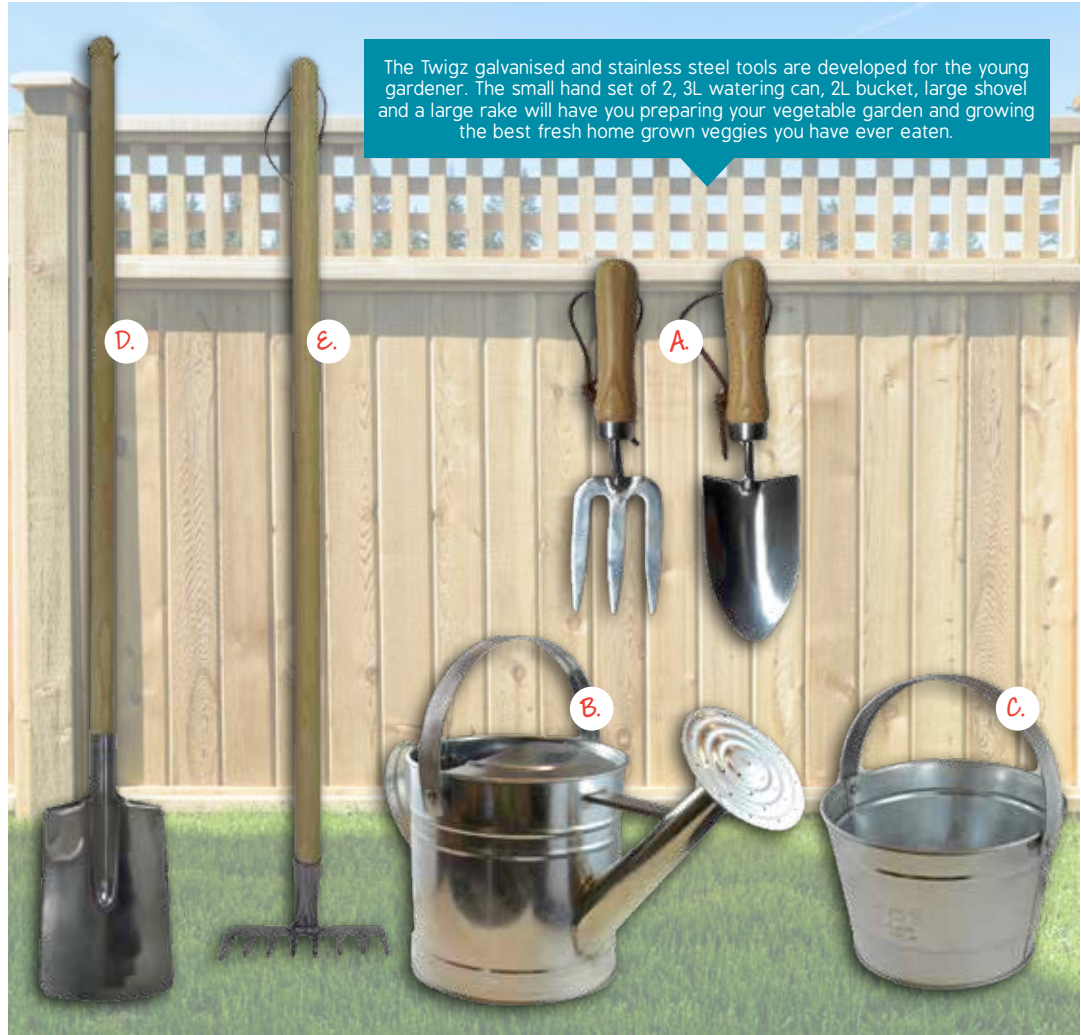

- **A. 144122 Twigz Stainless Steel Hand Tool Set 2 Tools $17.96**
- **B. 144123 Twigz Watering Can Galvanised Steel 3 Litre $20.66**
- **C. 144124 Twigz Bucket Galvanised Steel 2 Litre $10.76**
- **Twigz Stainless Steel Long Handled Tools**
- **D. 144120 Shovel 96cmL $22.46**
- **E. 144121 Soil Rake 80cmL $22.46**

FREE FREIGHT
ON ORDERS OVER $200

Prices are correct at time of printing, but are subject to change without notice. • Prices exclude GST & Freight
• Prices shown are inclusive of 15% discount - No further discounts apply. • Not to be used in conjunction with any other offer.