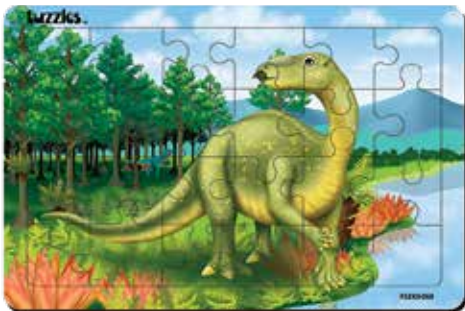

DINOSAURS

10% OFF

132671
Tuzzles Australian Dinosaur Range
Set of 4 Size: 20 x 30cm Age: 3+ yrs

$89⁹⁶
SAVE $10