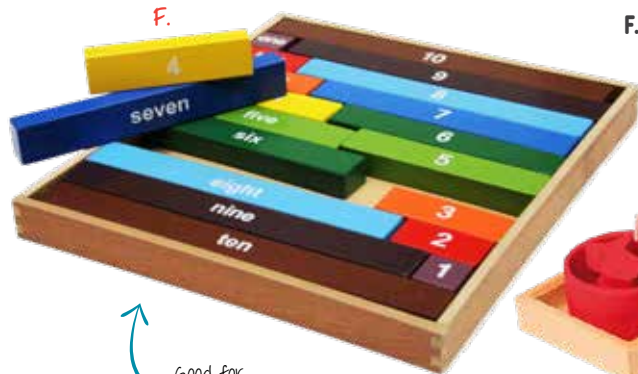

**F. 148074 Timber Montessori**  
Counting Rods \$39.95

Designed so that children can trace the numbers with their fingers.

C.

D.

Fun brain teaser, helping childrens logical thinking

F.

Good for improving counting skills