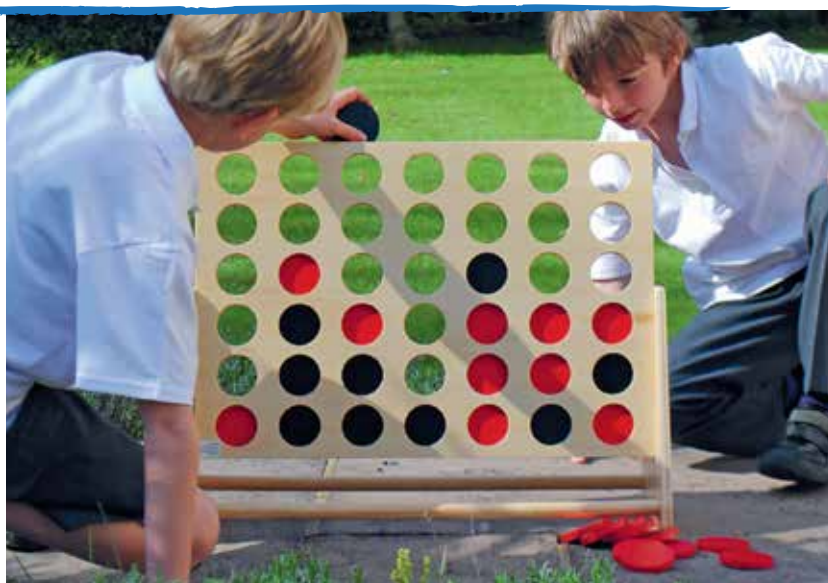

**E. 124446** Wooden Memory Game Alphabet \$31.95

**F. 137086** Felt Balls Alphabet 57pcs \$59.95

can be assembled in two different positions.

**\$199<sup>95</sup>**

**132580**  
**Santoys Giant Abacus**  
Size: 50 x 56 x 92cmH