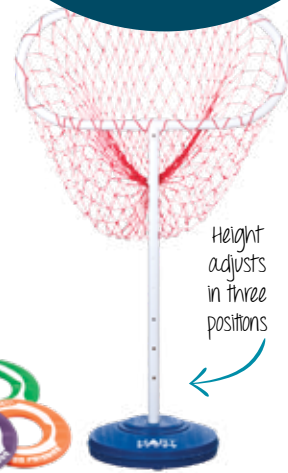

Get fit & active

**15% OFF**

excludes balls & swings

Pops up in seconds.

Height adjusts in three positions

**139866**  
Rectangular Pop Up Goals  
Size: 93 x 123 x 93cmH

**\$106<sup>21</sup>**  
**SAVE \$19**