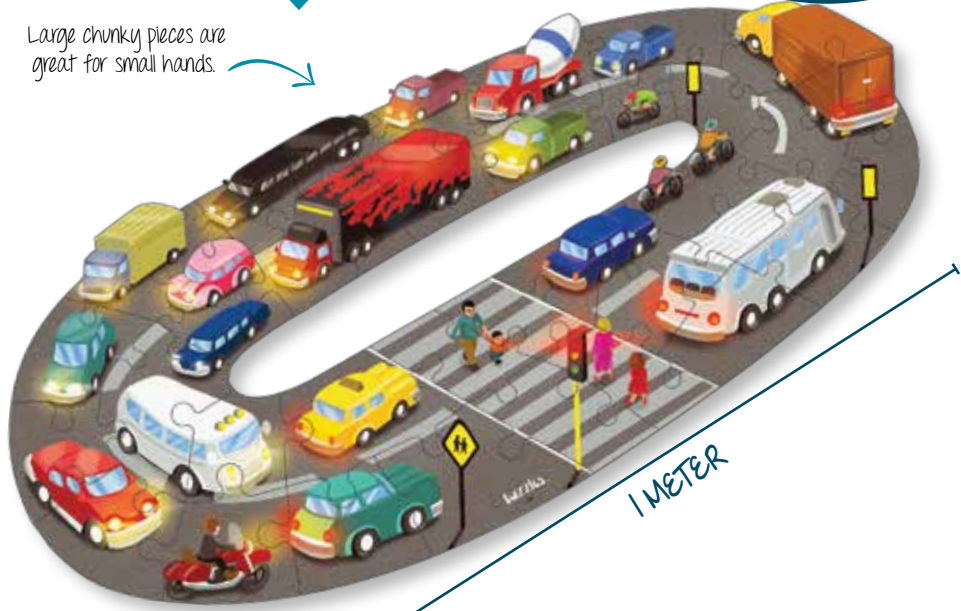

Large chunky pieces are great for small hands.

132891
Tuzzles Giant Easy Grip Peg Puzzle

Transport 4pcs Size: 30 x 30 x 2.75cmH Age: 12+ mths

$32⁹⁵

132945
Tuzzles Road Transport Floor Puzzle

36pcs Size: 100 x 30cm x 9mmH

$99⁹⁵