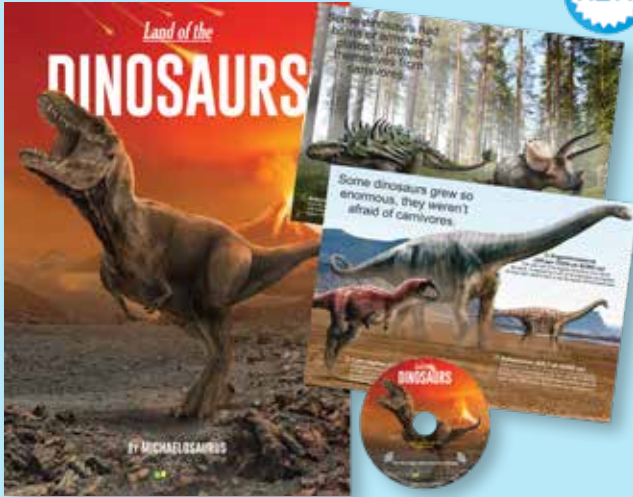

DINOSAURS

NEW

132276
Land Of The Dinosaurs Book & CD
Size: 33 x 23cm

$49⁴⁶
SAVE $5