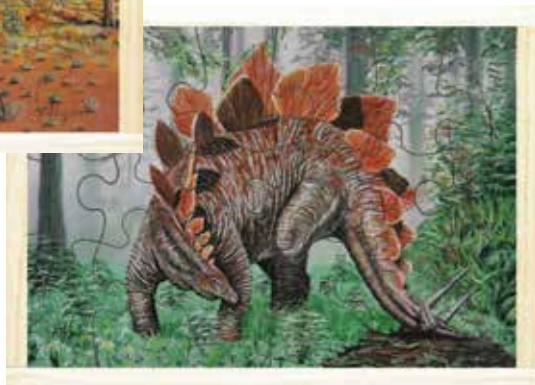

Beautifully hand
painted puzzles

Dinosaur Puzzle 18pcs 38 x 28cm

132148 Tyrannosaurus Rex

132150 Diplodocus

132149 Stegosaurus

132151 Triceratops

$40⁴⁶
SAVE $4
Each Puzzles

FREE FREIGHT*
ON ORDERS OVER $200

Prices are correct at time of printing, but are subject to change without notice. • Prices exclude GST & Freight
• Prices shown are inclusive of 15% discount - No further discounts apply. • Not to be used in conjunction with any other offer.