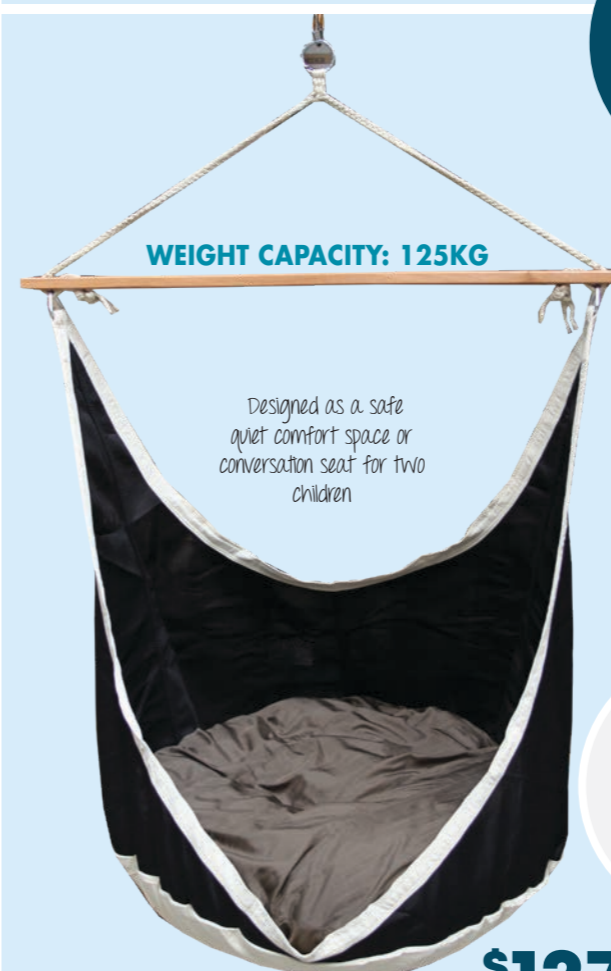

\$54⁹⁵
EACH

\$237⁹⁶
SAVE \$42

140367
Heavy Duty Nest
Swing
Size: 1m Dia
Age: 3+ yrs

NEW &
IMPROVED
DESIGN
ALL TREES
NOW COME
WITH BASES
FOR GREATER
STABILITY

136688V
Natural Woodland Forest Scene
Summer Set 10pcs

**15%
OFF
SUMMER**

WEIGHT CAPACITY: 125KG

Designed as a safe
quiet comfort space or
conversation seat for two
children

140426
Airmesh Lounge Chair
Size: 94 x 152cm Age: 3+ yrs

\$127⁴⁶
SAVE \$22

136650
Felt Hanging Branch
Owl Mama & Baby
Size: 40 x 8 x 15cmH