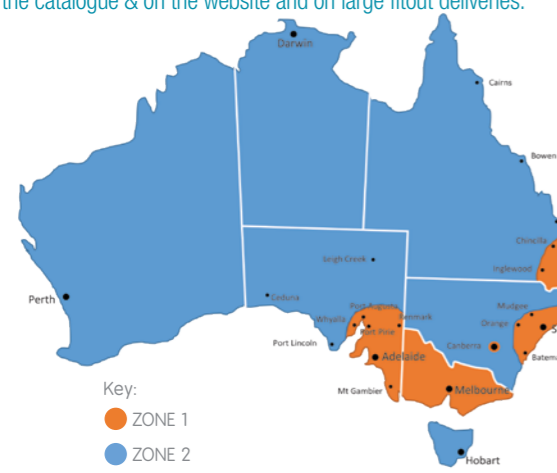

ORDER VALUE	FREIGHT ZONE 1: VICTORIA, SYDNEY & LOCAL NSW COUNTRY, CANBERRA, ADELAIDE & LOCAL SA COUNTRY, BRISBANE & LOCAL QLD COUNTRY	FREIGHT ZONE 2: ALL OTHER AREAS OUTSIDE OF ZONE 1
Up to \$100	\$9.00	\$10.00
\$100 - \$199.99	\$9.00	\$20.00
\$200 - \$399.99	FREE	\$30.00
\$400 - \$599.99	FREE	\$40.00
\$600+	FREE	\$50.00