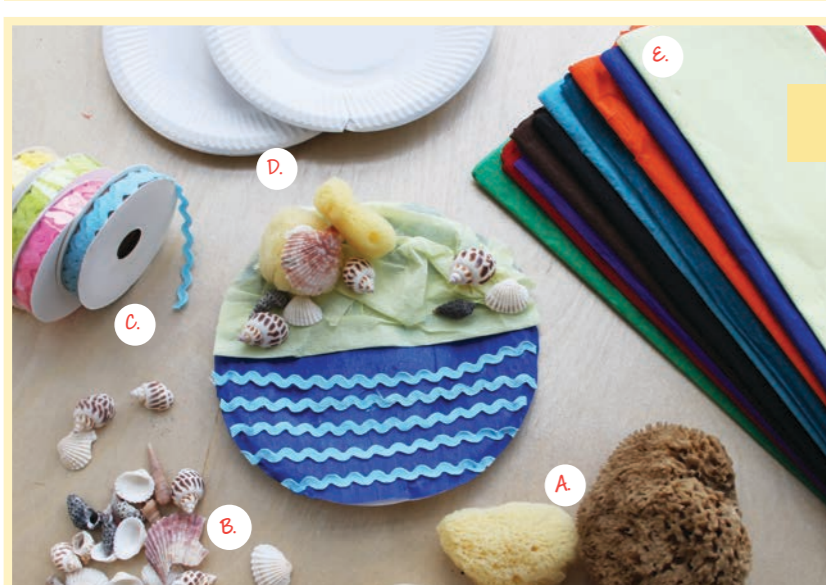

SENSORY OCEAN CLASSROOM ACTIVITY

“explore your senses... with this sensory ocean”

- A. 136666 Natural Sea Sponge Set of 6 $33.95
- B. 114690 Sea Shells Farmed Assortment 1kg $13.95
- C. 111366 Ric Rac 2m Roll 4pk $8.95
- D. 115050 Paper Plates 50pk Large $8.95
- E. 114172 Crepe Paper 2.5m x 500mm Assorted Colours 12pk $9.95

$229⁴⁶
SAVE $40

135578
Billy Kidz Pull Along
Trolley /Cart
Size: 130 x 70 x 40cmH

NEW

133709
Small Scooter Board
Size: 30.5cmW

$29⁶⁶
SAVE $3

143273
Wonderworld Ride On Fire Engine
Size: 27 x 50 x 35cmH Age: 18+ mths

$152⁹⁶
SAVE $17

steer the handle of the control direction.

storage space in the seat

10% OFF
THESE ITEMS ONLY

143271
Wonderworld Puffy Dragon
Size: 31 x 47 x 60cmH Age: 18+ mths

$179⁹⁶
SAVE $20

NEW