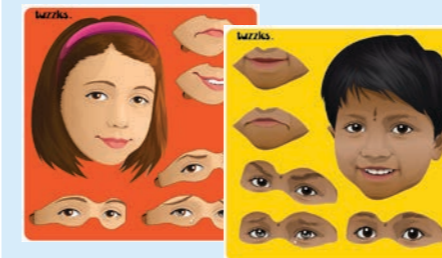

132958
Tuzzles Emotional Literacy Puzzles
Set of 2
Size: 30 x 30cm x 7.75mmH
$71⁹⁶
SAVE $8