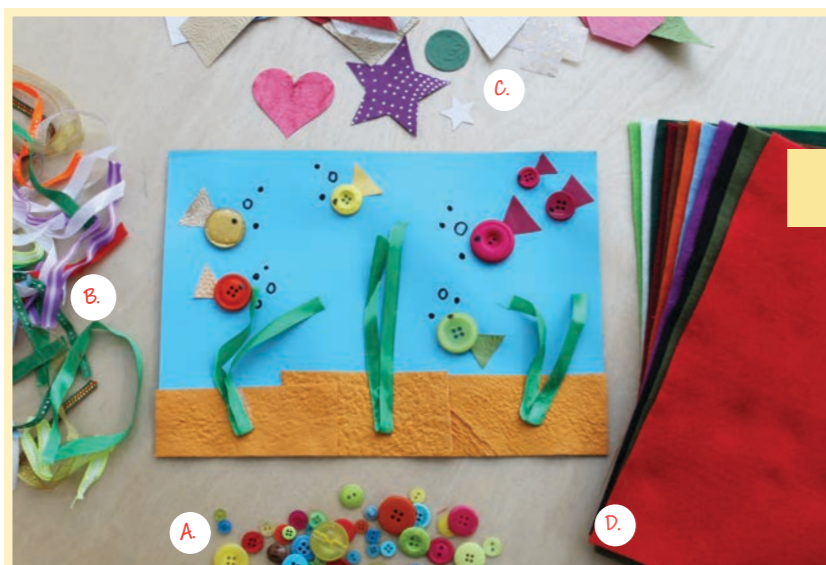

135546
Billy Kidz Rickshaw
Size: 128 x 54 x 40cmH

\$169⁹⁶
SAVE \$30

15% OFF
BILLY KIDZ
ITEMS

135549
Billy Kidz Trolley Cart
Size: 48 x 53 x 75cmH

\$144⁴⁶
SAVE \$25

SUMMER CLASSROOM ACTIVITIES

SHOW US YOUR CREATIONS
#BellbirdTerm4Summer
www.facebook.com/bellbirdeducationalresources