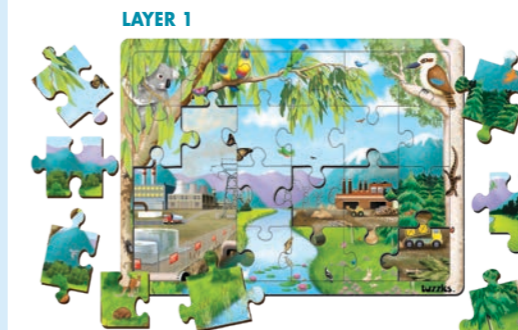

132648
Tuzzles Australian Environmental Change Tray Puzzle
24pcs Size: 40 x 30cm Age: 3+ yrs

$62⁹⁶
SAVE $7