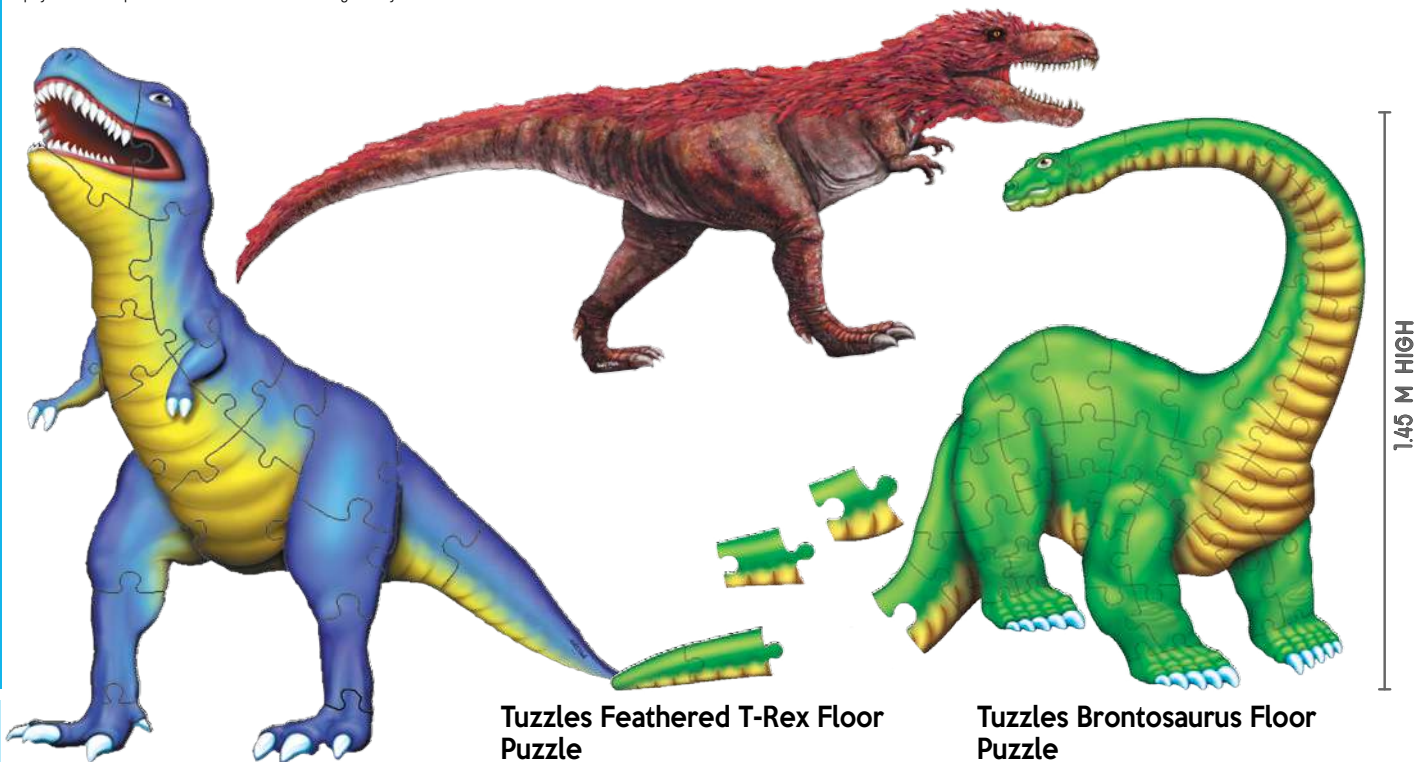

Tuzzles T-Rex Floor Puzzle

149690 19pcs $109.95
This T-Rex floor puzzle is big enough to have all the children involved. Contains 19 pieces Size: 104 x 121cm

Tuzzles Feathered T-Rex Floor Puzzle

132950 80pcs $99.95
Great big size and vibrant coloured feathered T-Rex puzzle that will look amazing on any floor. Traditional cut consisting of 80 pieces. This traditional 9mm cut puzzle and has been designed to give avid puzzle doers a challenge on the floor. Size: 170 x 80cm Age: 3+ yrs

Tuzzles Brontosaurus Floor Puzzle

132708 50pcs $99.95
This giant 50 piece floor puzzle of the Brontosaurus brings to life the incredible creatures that roamed our world so long ago. This traditional 9mm cut puzzle and has been designed to give avid puzzle doers a challenge on the floor. Size: 145 x 105cm Age: 3+ yrs