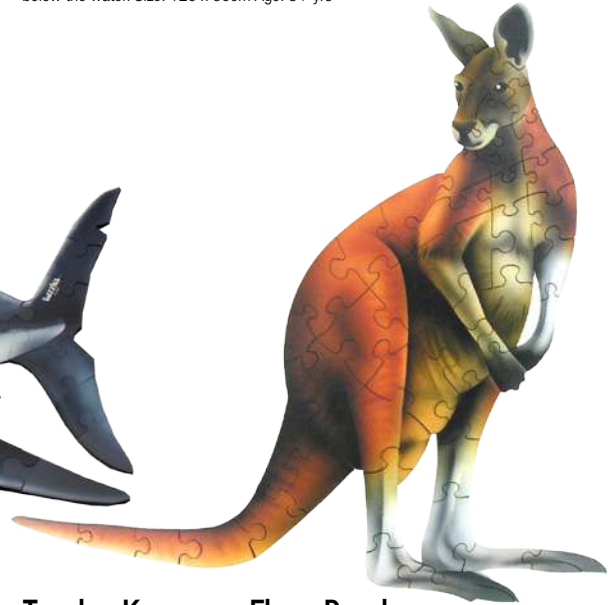

Tuzzles Kangaroo Floor Puzzle

132949 45pcs $89.95
Realistic kangaroo puzzle consists of 45 large chunky wooden pieces in traditional cut. This traditional 9mm cut puzzle and has been designed to give avid puzzle doers a challenge on the floor. Size: 80 x 80cm