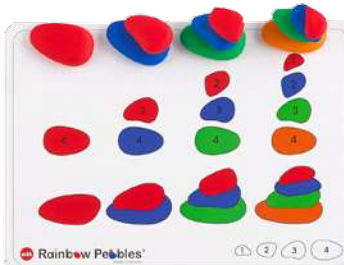

Sorting & Counting

Lacing & threading activities are used by occupational therapists to develop / strengthen skills such as grasping, rotation, finger strength, hand-eye coordination, visual discrimination and sense of accomplishment. Use as play provocations or in your loose part areas.

Wooden Threading Flowers & Accessories

* **137106** In Portable Play Jar $49.95
Set includes - 8 wooden threading flowers, 2 multicolour 2.8m lengths of wool and a silk scarf.

Wooden Threading Stars & Accessories

* **137107** In Portable Play Jar $49.95
Set includes - 8 wooden threading stars, 1 multicolour 2.8m length of wool and a silk scarf.

Wooden Threading Sheep & Accessories

* **137116** Set of 3 ..... $49.95
This sheep set is also perfect to use as a sheep family without the threading. Set includes - 3 wooden threading sheep and 3 multicolour lengths of wool.

Rainbow Pebbles Activity Set

* **138981** 60pcs $49.95
Early mathematics and construction manipulative. Set includes 48 pebbles in 4 sizes and 6 colours, with 12 x 2-sided A4 activity cards.

Rainbow Beads & Threaders 20mm

113625 100pcs $24.95
Contains 100 beads in 10 colours, 5 x 1 metre long plastic threaders, 10 double sided Bead Work cards, all in a storage tub.

Threading Laces

112420 12pk $8.95
Very strong 90cm threading laces in 6 colours. Robust weave suitable for use in classroom and ideal for buttons, cotton reels, beads, lacing shapes etc.

Wooden Threading Beads & Laces Assorted Jar

138979 176pcs $42.95
High quality wooden beads in four colours, two shapes and four sizes (1-3cm) and four threading laces.