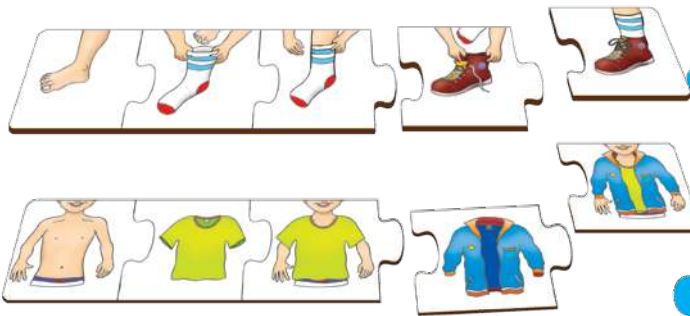

Tuzzles Socks & Shoes / Shirt & Jacket Sequence Puzzles

132636 10pcs \$44.95
 This set of puzzles is an excellent tool for teaching the correct order of dressing one's self. By successfully completing the puzzle, children begin to understand a sequence of events. 5 pieces in each puzzle. Size: 50 x 10cm Age: 3+ yrs