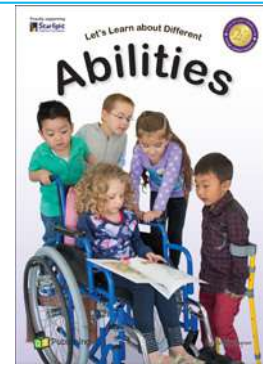

- 132271 Different Is Beautiful (With Teacher's Notes) $54.95
- 132264 Let's Learn About Autism $54.95
- 132304 Let's Learn about Allergies $54.95
- 132325 Let's Learn About Different Abilities $54.95