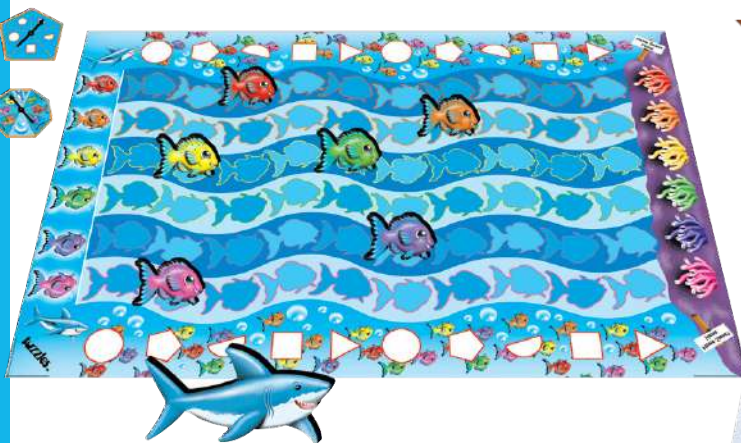

Discoveroo Magnetic Fishing Game

144156 32cm \$24.95
A great motor skills development game with six numbered sea creatures with magnets, to catch with your authentic 30cm rod and reel. Comes in a very handy wooden box with clear plastic lid for easy storage. Age: 3+ yrs