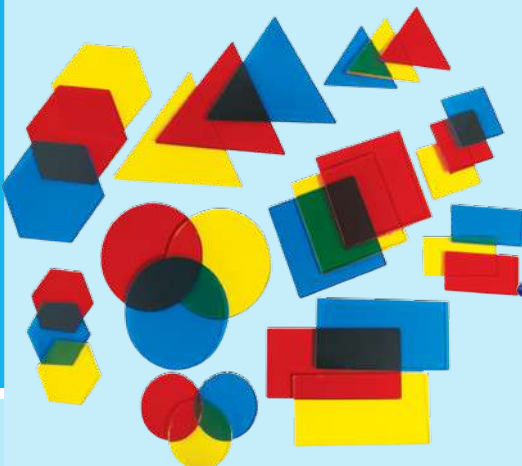

Large Light Box Resource Kit

138803 \$219.95
 A huge kit for the whole class to share. Set includes hundreds of transparent items that can be placed on a light box/panel.

Attribute Blocks Translucent

113620 30pcs \$12.95
 Perfect for showing whole class activities on an over head projector or light panels. Includes 5 shapes, 2 sizes and 3 colours. Largest square measures 5 x 5cm.