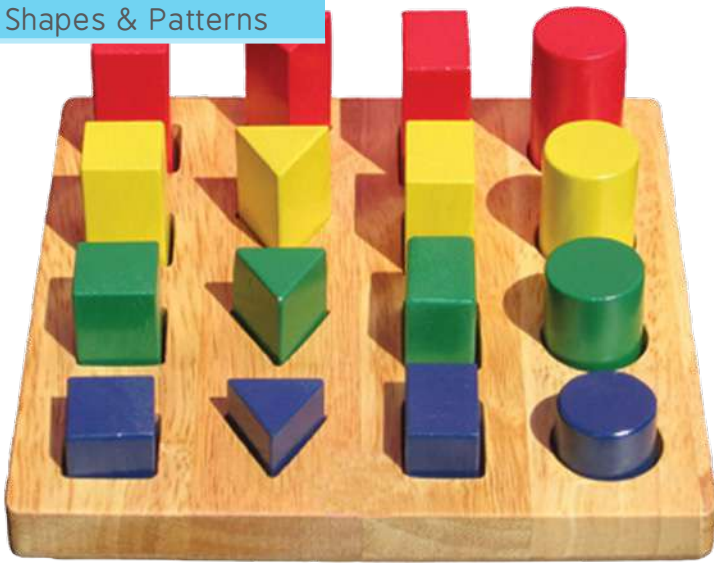

Shapes & Patterns

Shape & Size Board

148005 19 x 19 x 6cm 17pcs \$27.95

This young-engineer board is a great toy for young minds to have fun with shapes, colours and length and to develop shape and size discrimination and the gross motor skill of grasp and release. Age: 2+ yrs