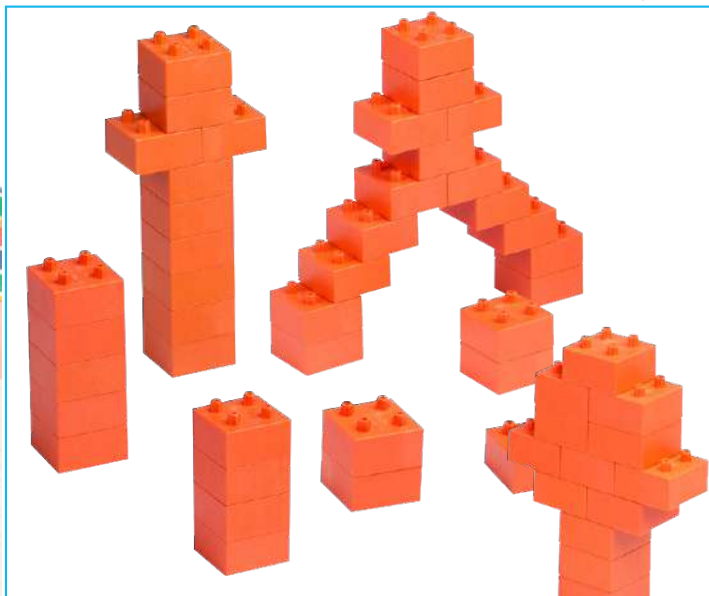

Wonderworld Trix Track

131377 Extra Bricks 30pcs $16.95
Want to mix more sets of Trix Track? You may need more bricks to make your tricks go higher! Age: 3+ yrs