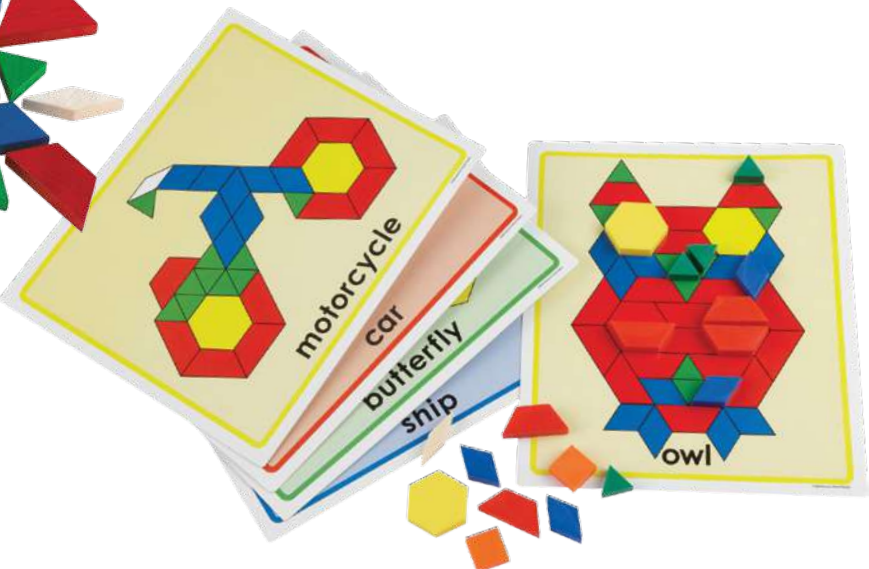

Shapes & Patterns

Shape & Size Board

148005 19 x 19 x 6cm 17pcs \$27.95

This young-engineer board is a great toy for young minds to have fun with shapes, colours and length and to develop shape and size discrimination and the gross motor skill of grasp and release. Age: 2+ yrs