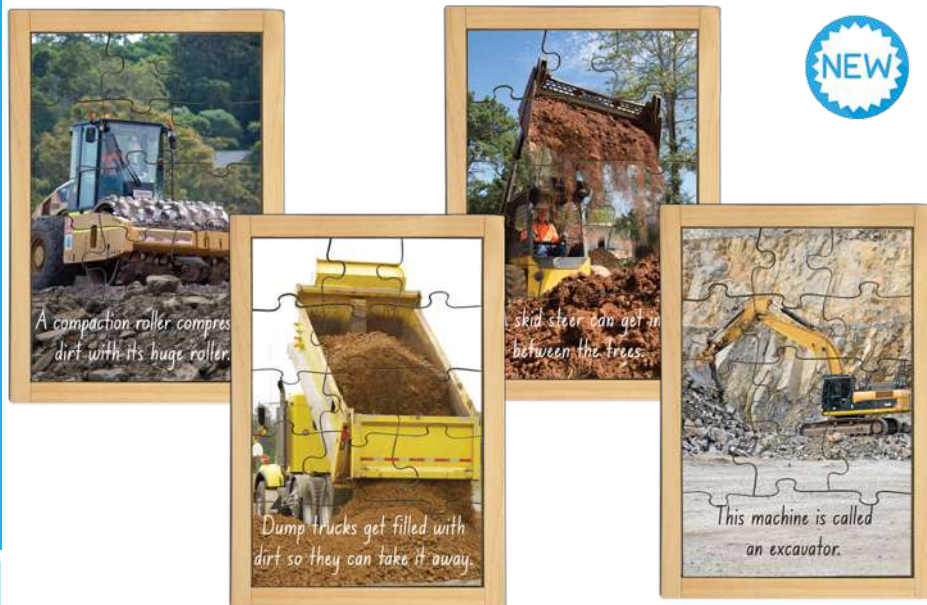

Tuzzles Transport Puzzles

149644 Set of 8 ..... $99.95
This set of 8 puzzles, each contain 6 pieces and each puzzle depicts a different mode of transport. Comes stored in a flat tray. Size: Each 15 x 20cm