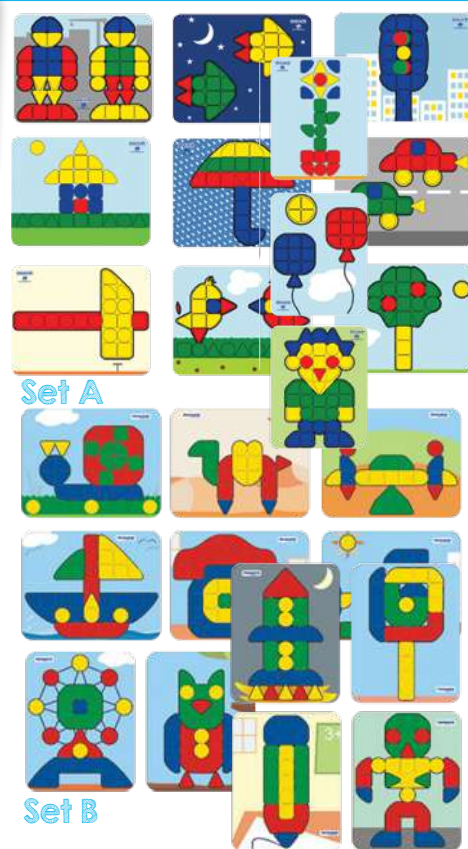

For tiny hands, large size pegs which are easy to handle and fit on the boards. Presented in 4 shapes and 4 different colours it is possible to understand and make exact reproductions of the various models and mosaic patterns, which are easily fixed to the transparent base boards.