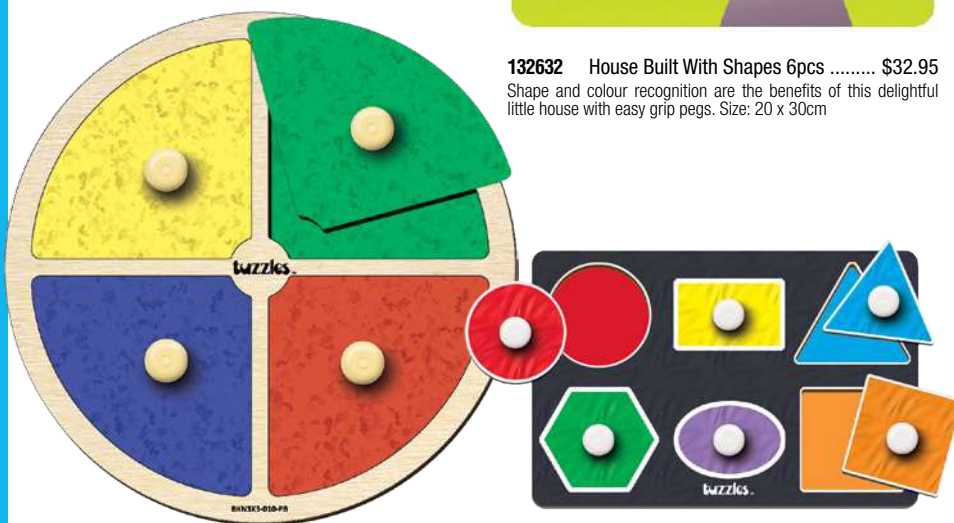

132632 House Built With Shapes 6pcs $32.95
Shape and colour recognition are the benefits of this delightful little house with easy grip pegs. Size: 20 x 30cm

132633 Pieces Of Pie 4pcs $34.95
Easy-grip puzzle featuring 4 bright pieces for the teaching of colour and developing fine motor skills. Size: 30 x 30cm

132634 High Contrast Shapes 6pcs $44.95
Having giant pegs, these brightly coloured geometric shapes puzzle has pieces that are both easy to see and manoeuvre. The dark background offers a great contrast for visually impaired children. Size: 30 x 40cm

Tuzzles Giant Easy Grip Peg Puzzle

132634T Set of 6 ..... $199.95
Set of six easy grip puzzles with bright and colourful pieces. Great for shape, size and colour recognition. Contains Fruit, Ladybirds, House Built With Shapes, Pieces Of Pie, High Contrast Shapes & Transport puzzles. Age: 18+ mths