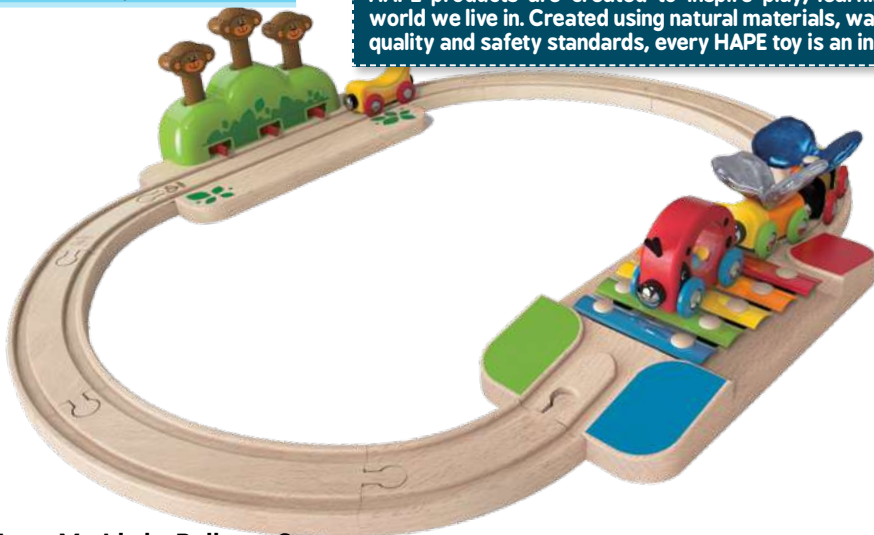

Toddler Toys

HAPE products are created to inspire play, learning and exploration of the world we live in. Created using natural materials, water-based paints and strict quality and safety standards, every HAPE toy is an investment children will love.

Hape My Little Railway Set

133941 ..... $89.95
Oh what fun! Lead your parade of trains around the track, but watch out as the banana train passes the sneaky monkeys. They might jump with glee to grab the tasty treat. Listen as the cars chime melodiously over the xylophone tracks, and begin again. Size: 48 x 12 x 24cmH
Age: 18+ mths