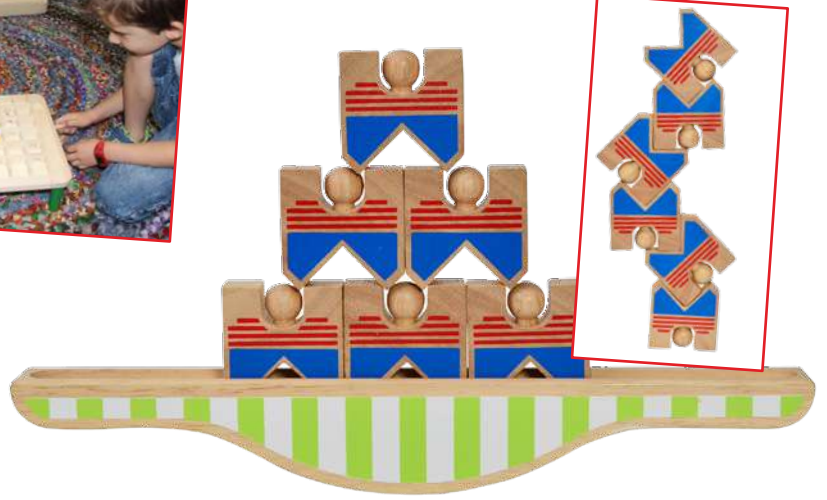

defy gravity

Blue Ribbon Strongman Balance Game

131401 ..... $35.95
A stacking and balancing game which challenges fine motor skills. Figures are designed to be stacked one on top of the other in an upright or curved way, defying gravity. Size: 29.5 x 2.5 x 8cmH Age: 18+ mths