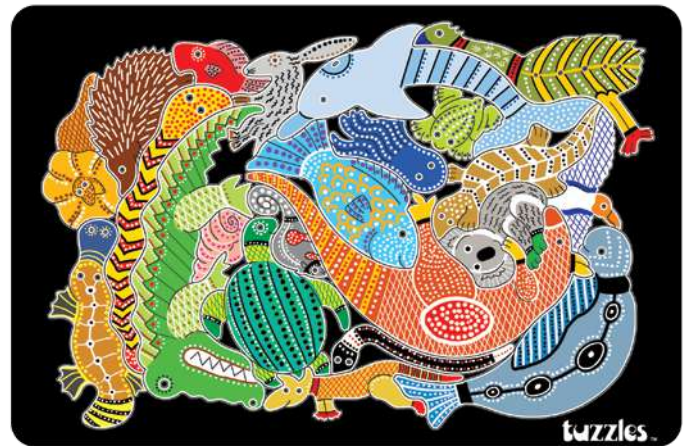

Tuzzles Aboriginal Animal Maze

149732 22pcs $39.95
An Animal Maze in Aboriginal style art. With 22 pieces this puzzle comes in a flat tray. Size: 30 x 20cm