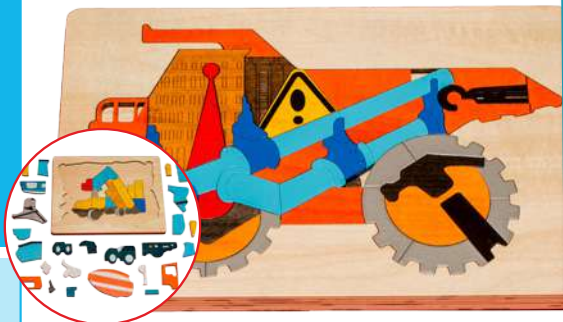

Construction Series

Our Construction series takes you on a journey in five puzzles on how buildings and roads are made. Spot all the icons in a cityscape that symbolise construction and look into a 2 layered puzzle appearing 3 dimensional of a massive construction vehicle.

132612 Construction 57pcs $34.95