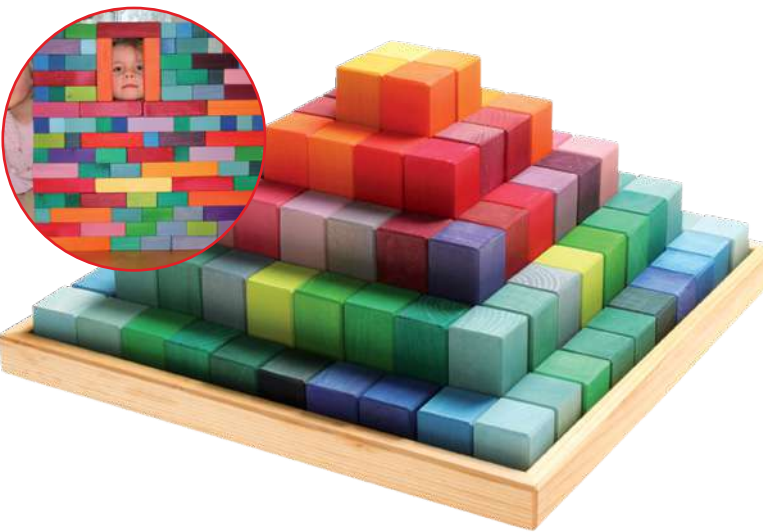

Grimm's 100 Step Counting Blocks

139918 100pcs \$224.95
 These educational Stepped Blocks are sturdy, vibrant, and pleasing to the touch. The vivid colours and precise dimensions will make the mathematical world of counting, fractions, and decimals seem like an exciting adventure! The pieces may also be utilised in everyday, imaginative block-play, so this toy will grow with your child from early childhood through the primary schooling years. Size: 23 x 23 x 11cmH Age: 12+ mths