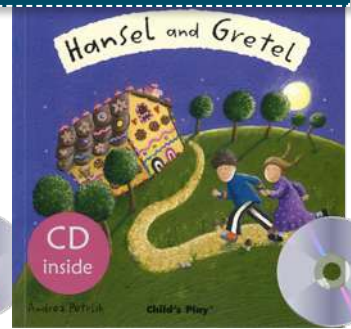

Books & Audio Books

Step into the magical world of Child's Play fairy tales. Traditional tales are a well-established part of all cultures. Retold from the originals on CD, these lively stories will captivate readers with their delightful illustrations and fun lift-up flaps which really add to the action. The 'flip-up' flaps encourage prediction and discussion, and well-known stories will give young readers confidence. Book and Audio CD.