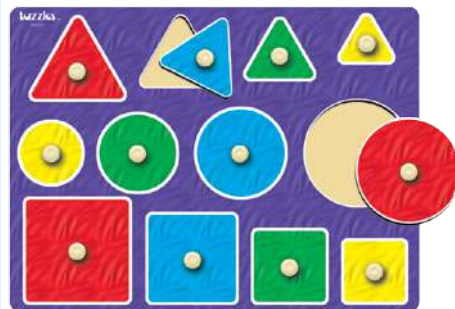

Knob & Peg Puzzles

Tuzzles 6 Geo Shapes Peg Puzzle

149622 6pcs \$29.95
6 simple Geo shapes puzzle. Great for hand eye coordination. Size: 20 x 30cm

Tuzzles Shape Sequencing Peg Puzzle

132635 12pcs \$56.95
The wooden peg puzzle teaches the concepts of colour, shape and also greater and smaller in it's sequencing. Easy to manipulate pieces, all pieces are perfectly cut to fit in any direction. Size: 30 x 40cm Age: 3+ yrs