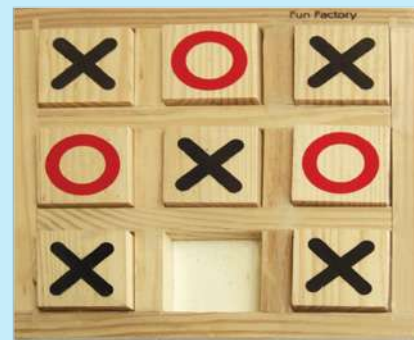

Timber Noughts & Crosses Game

136196 ..... $10.95
A well loved children's game. Always a great challenge between 2 children and easy too! Size: 19 x 19 x 2cm