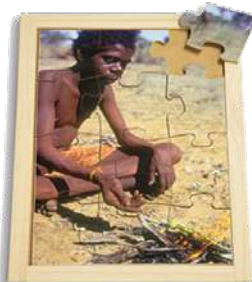

Aboriginal People Puzzles

132121 Set of 8 ..... $299.95
Set of 8 wooden puzzle pieces with special scratch resistant surface in a Pine storage tray. Features stunning photography taken in Australia. 12 pieces per puzzle. Size: 38 x 28cm