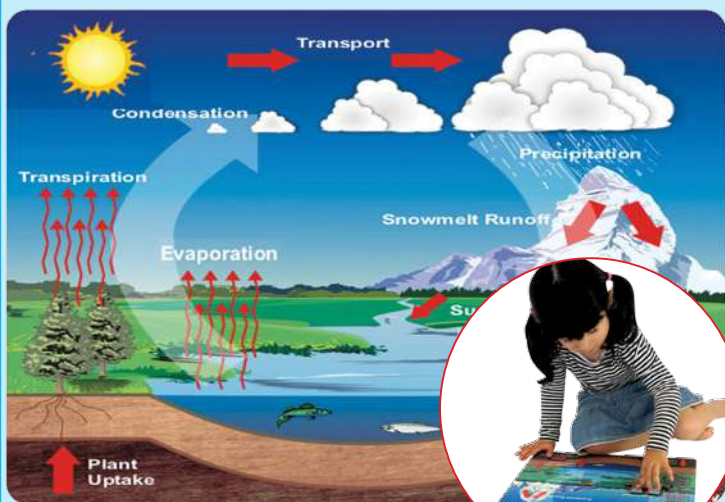

Tuzzles Water Cycle

149748	40 x 30cm 24pcs	$69.95