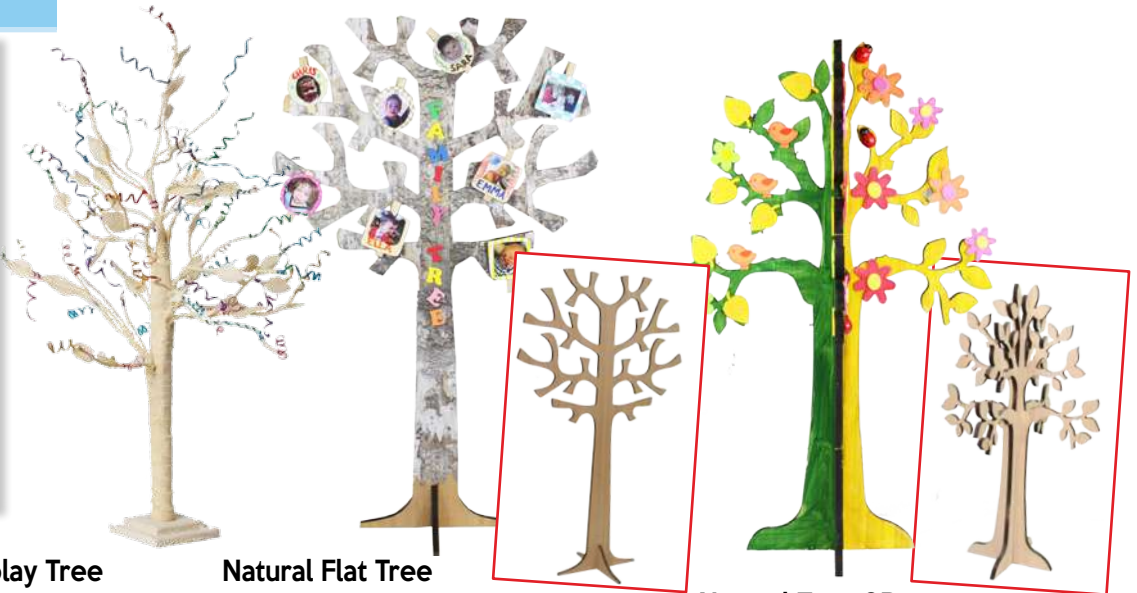

A set of coloured play silks are one of the best additions to a child's playroom. It is amazing to see what children create with them. Size: 90 x 90cm

Rainbow felt balls are so versatile, use them for imaginary play, colour sorting or counting. Beneficial for developing sensory and fine motor skills.

Imaginative Play

A valuable addition to the classroom, children will love collecting decorations to adorn the tree with. Useful as a centrepiece for any natural play environment or as an aid in the reinforcement of literacy and numeracy teaching. Use the tree in a variety of ways, for instance: Welcoming Tree, Seasonal Tree, Alphabet Tree, Belonging Tree, Worry Tree, Family Tree, etc. Paint and decorate with any craft pieces to suit your theme.