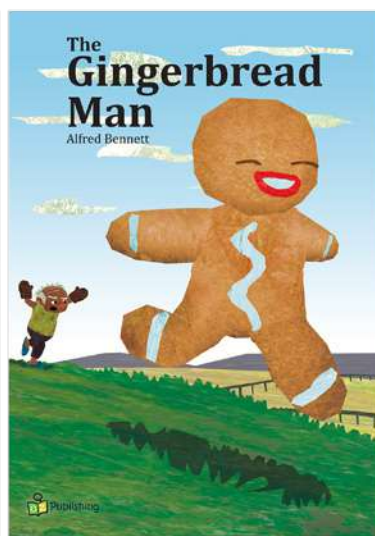

Big Fairy Tale Book

- 132282 The Three Billy Goats Gruff $54.95
- 132283 The Little Red Hen $54.95
- 132288 The Three Little Pigs $54.95
- 132289 The Ugly Duckling $54.95
- 132294 The Gingerbread Man $54.95
- 132295 Little Red Riding Hood $54.95
- 132295T Set of 6 ..... $299.95