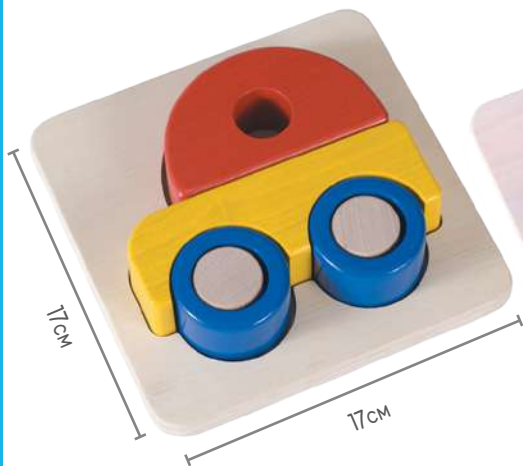

- 131405 Tree $23.95
- 131406 House $23.95
- 131407 Train $23.95