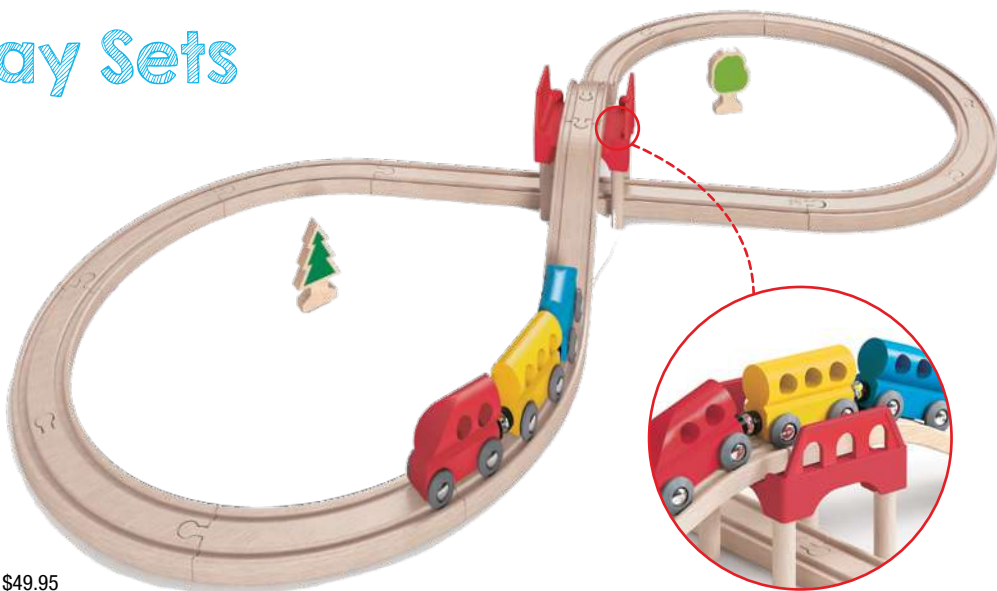

Hape Figure Eight Railway Set

133930 27pcs \$49.95

Over the bridge and through the woods your little train engines go around this figure eight train track! A rainbow-coloured bullet train colourfully breaks up the wooden train landscape. Age: 3+ yrs