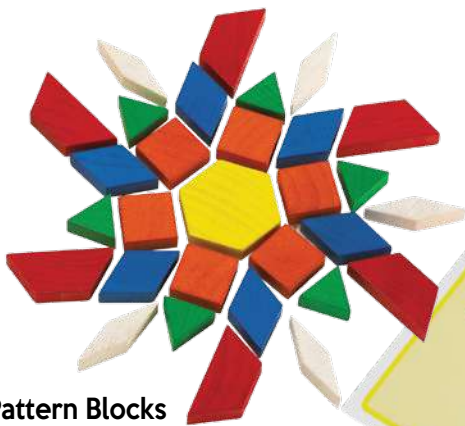

Wooden Pattern Blocks

138983 250pcs $59.95

Pattern Block Picture Card Set

138985 20pcs $39.95

Wooden Pattern Blocks and Picture Card Set

138985T 270pcs $94.95
A combined set of pattern blocks (250 pieces) with pattern picture card set (20 pieces). A great way to explore patterns, shapes and colours. Fantastic versatile classroom activity.