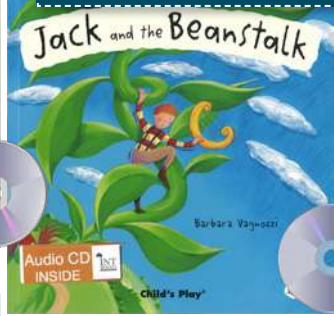

Books & Audio Books

Step into the magical world of Child's Play fairy tales. Traditional tales are a well-established part of all cultures. Retold from the originals on CD, these lively stories will captivate readers with their delightful illustrations and fun lift-up flaps which really add to the action. The 'flip-up' flaps encourage prediction and discussion, and well-known stories will give young readers confidence. Book and Audio CD.