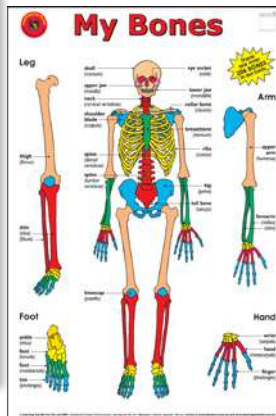

Weather Poster

- 139074 ..... $8.95

This sturdy wipe clean poster is heaps of fun for young learners. Children can pick the days, months of the year and the weather conditions. Size: 74 x 49.5cm