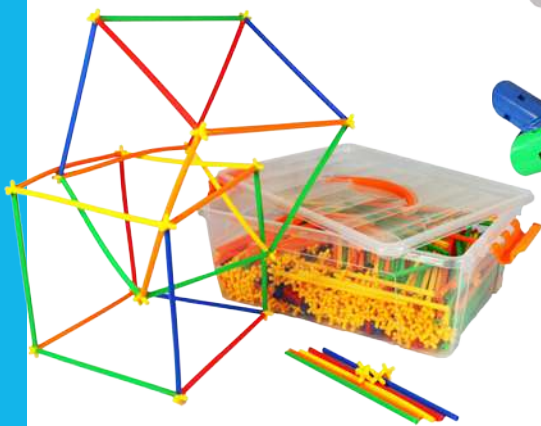

135570 Straws 800pcs **$69.95**
Massive pack containing 800 pieces of flexible plastic straws and connectors. Supplied in a handy, stacking plastic container with lid. Each straw measures 20cm and the connectors are 2cm.