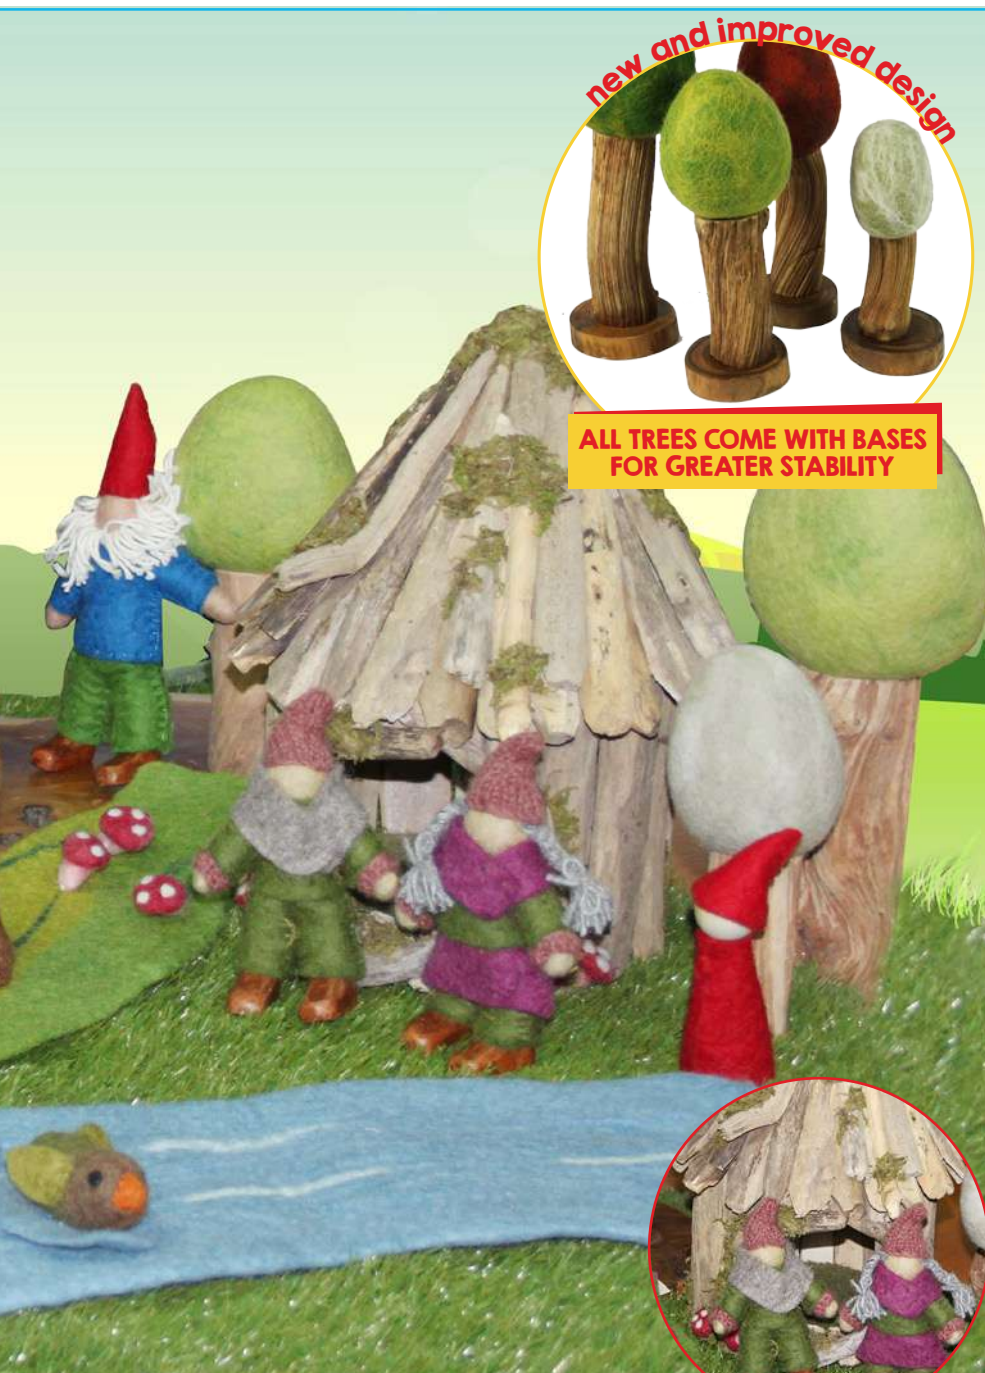

Large

Medium

Natural Woodland House Scene

Let children's imaginations and senses run wild with these fantastic Natural Woodland Sets. Allow them to delve deep into an enchanted woodland forest and meet the inhabitants. Travel where strange things might occur and strange people might live, the home of monsters, witches and fairies. An enchanted forest is often filled with magical animals, plants, even magical toadstools and rivers. These class sets are all made from natural products, the houses from Indonesian drift wood, woollen felted items from Nepal. An amazing natural resource for play scenes or sensory play. Age: 3+ yrs

Natural Woodland & House Scene

136734U Large Set 41 pcs \$599.95

Large 41 piece set contains:

- Woodland fairy two storey house
 - Woodland fairy round house
 - Two piece wooden shelter
 - Wood slice
 - Felt toadstool stump
 - Two Green felt fairies
 - Two Grey felt fairies
 - Garden gnome
 - Seven rainbow gnomes
 - Seven mango wood animals
 - Five felt woodland animals
 - Two felt ducks
 - Felt river
 - Wooden bridge with railing
 - Felt mossy mat
 - Three spring season trees
 - Four seasonal trees
- Age: 3+ yrs

136734T Medium Set 27pcs \$399.95

Medium 27 piece set contains:

- Woodland fairy two storey house
 - Two piece wooden shelter
 - Wood slice
 - Felt toadstool stump
 - Two Green felt fairies
 - Garden gnome
 - Seven mango wood animals
 - Five felt woodland animals
 - Two felt ducks
 - Felt river
 - Wooden bridge with railing
 - Four seasonal trees
- Age: 3+ yrs

136735T Small Set 15pcs \$249.95

Small 15 piece set contains:

- Woodland fairy house
 - Wood slice
 - Felt toadstool stump
 - Two Grey felt fairies
 - Five felt woodland animals
 - Felt mossy mat
 - Four seasonal trees
- Age: 3+ yrs