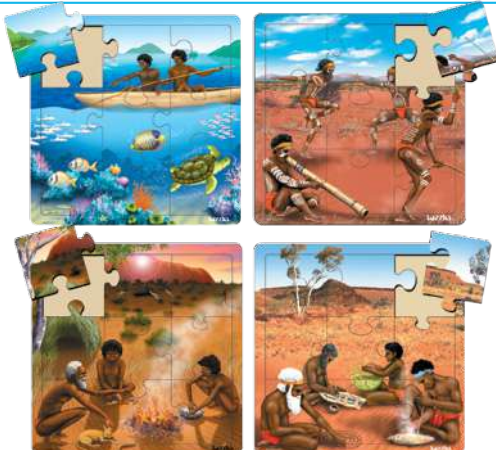

Tuzzles Aboriginal Art Serpent Alphabet Floor Puzzle

- 132665 26pcs \$99.95
- Learn the alphabet with this Tuzzles giant wooden floor puzzle. Featuring an Australian Aboriginal inspired design. Tuzzles giant wooden floor puzzles promote communication and cooperation. Sturdy Tuzzles quality pieces mean that this puzzle will last. Size: 120 x 15cm Age: 3+ yrs