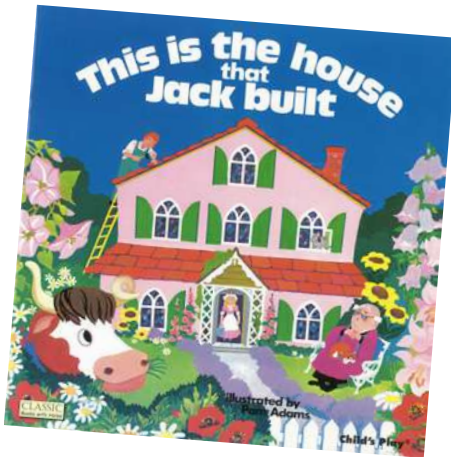

* 137883 This Is The House That Jack Built $32.95