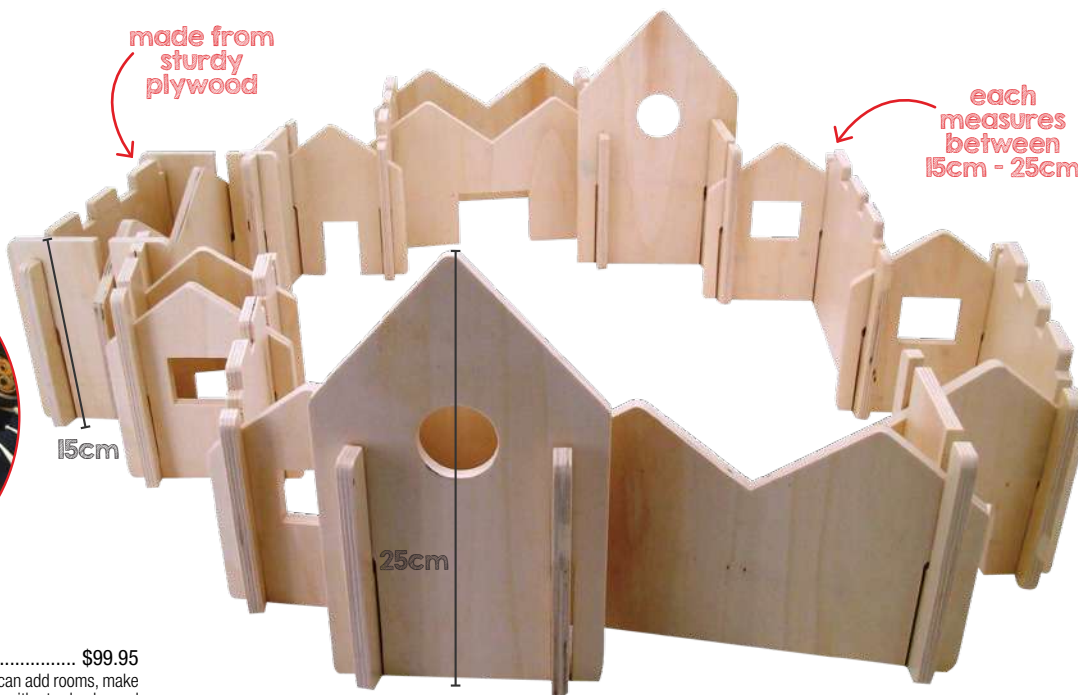

made from sturdy plywood

each measures between 15cm - 25cm

The Happy Architect

124430 Natural Wood 28pcs \$99.95
A puzzle and building set all in one. Children can add rooms, make hallways or individual smaller houses. Made with sturdy plywood and measure between 15cm & 25cm, all of the 28 pieces come in a handy box with a lid for easy storage. Age: 2+ yrs