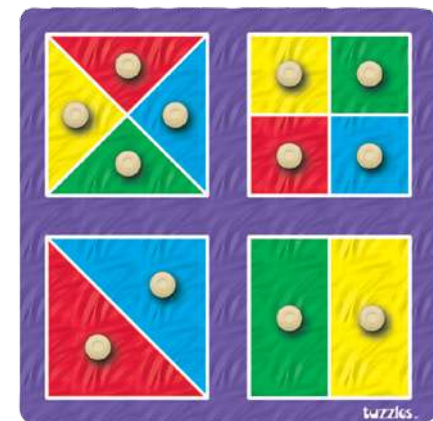

Tuzzles Colour Match Shapes Peg Puzzle

149624 12pcs $39.95
Great for kids wanting to challenge their minds. Simply match the colour piece to the matching square. Size: 20 x 20cm