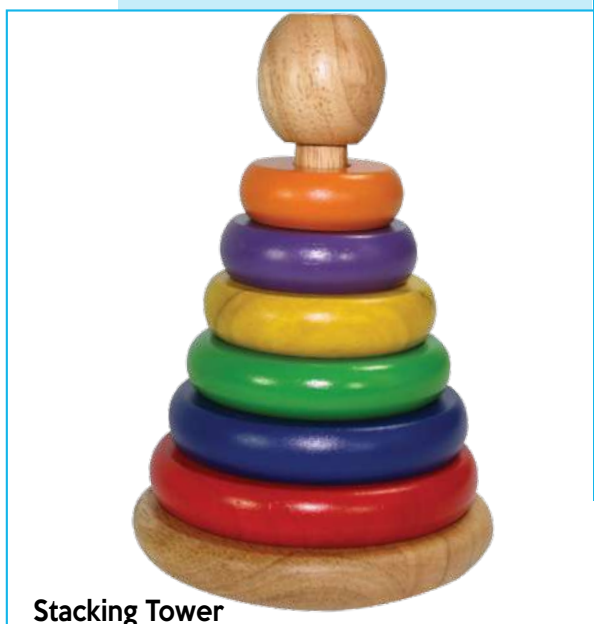

Stacking Tower

148004 12 x 12 x 20cm $31.95
Chunky rainbow coloured wooden stacking tower. All paints used for are non-toxic, and tested by recognised organisation. Age: 3+ yrs