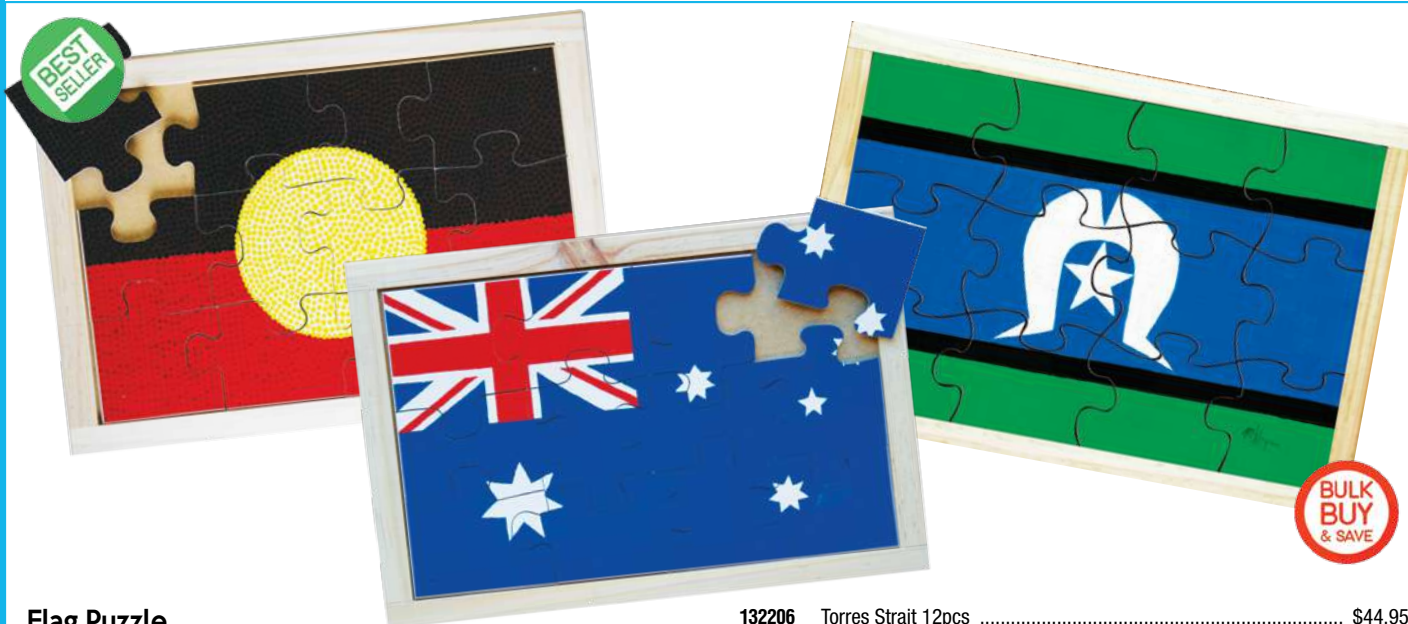

Multicultural Families Puzzles

132123 Set of 8 ..... $299.95
Set of 8 wooden puzzle pieces with special scratch resistant surface in a Pine storage tray. Features stunning photography taken in Australia. 12 pieces per puzzle. Size: 38 x 28cm

Flag Puzzle

- **132204** Aboriginal 12pcs $44.95
- **132205** Australian 12pcs $44.95

1. **132206** Torres Strait 12pcs $44.95
   - **132206T** Set of 3 ..... $124.95
2. Flag puzzles with 12 pieces each. Set of 3 includes Aboriginal, Australian and Torres Strait. Each puzzle is 33 x 24cm.