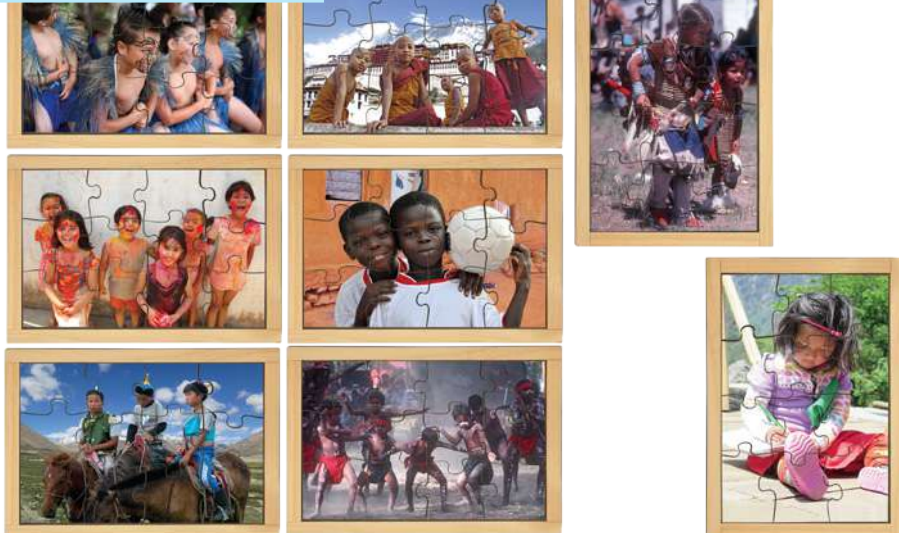

Tray & Table Puzzles

Children Of The World Puzzles

132165 Set of 8 ..... $299.95
Set of 8 wooden puzzles with special scratch resistant surface in a Pine storage tray. Features stunning photography taken in Australia. 12 pieces per puzzle. Size: 38 x 28cm