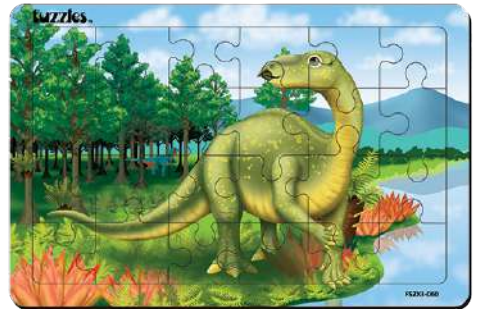

Recent Australian Dinosaurs Found!

Tuzzles Australian Dinosaur Range

132671 Set of 4 ..... $99.95
This set of four flat tray wooden puzzles shows some of the Australian Dinosaurs that have been discovered in recent times. Colourful artist impressions of the Muttaborrasaurus, Minmi, Titanosaur and the Allosaur. These are just a few of the recent dinosaur discoveries in Australia. The puzzles are bright colourful and interesting which encourages children to play. 24 pieces per puzzle. Size: 20 x 30cm Age: 3+ yrs