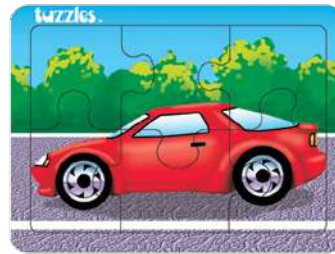

Tray & Table Puzzles

Tuzzles Road Traffic Signs Raised Puzzle

149704 9pcs $44.95
Shows all the important road signs children need to learn. Great way to start a discussion on safety. Size: 30 x 30cm

Tuzzles Road Safety Puzzles

149703 Set of 4 ..... $59.95
Four puzzle set about road safety. Each puzzle contains 8 pieces. Size: Each 15 x 15cm

Tuzzles Transport Puzzles

149644 Set of 8 ..... $99.95
This set of 8 puzzles, each contain 6 pieces and each puzzle depicts a different mode of transport. Comes stored in a flat tray. Size: Each 15 x 20cm

Diggers & Dozers Story Book Puzzles

132193 Set of 4 ..... $169.95
This set of four large puzzles teaches children about earth works machines. Each puzzle pictures a different earth working machine and a worded description for each one. The set includes a compaction roller, dump truck, excavator and a skid steer. Stored in a wooden storage tray, these 13 piece puzzles measure 38cm x 28cm.

Big Book

132339 Let's Learn about Diggers and Dozers. $54.95