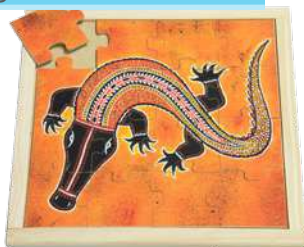

Indigenous Art Water Animal Puzzles

* **132178** Set of 4 (With Free Poster Kit) $159.95
These four puzzles depict a selection of Australian water animals in an Aboriginal Art style. These 16 piece puzzles come supplied in hand-made wooden storage trays and measure 34 x 34cm each. This set includes a FREE poster pack.

Indigenous Art Insect Puzzles

* **132179** Set of 4 (With Free Poster Kit) $159.95
These four puzzles depict a selection of Australian insects in an Aboriginal Art style. These 16 piece puzzles come supplied in hand-made wooden storage trays and measure 34 x 34cm each. This set includes a FREE poster pack.