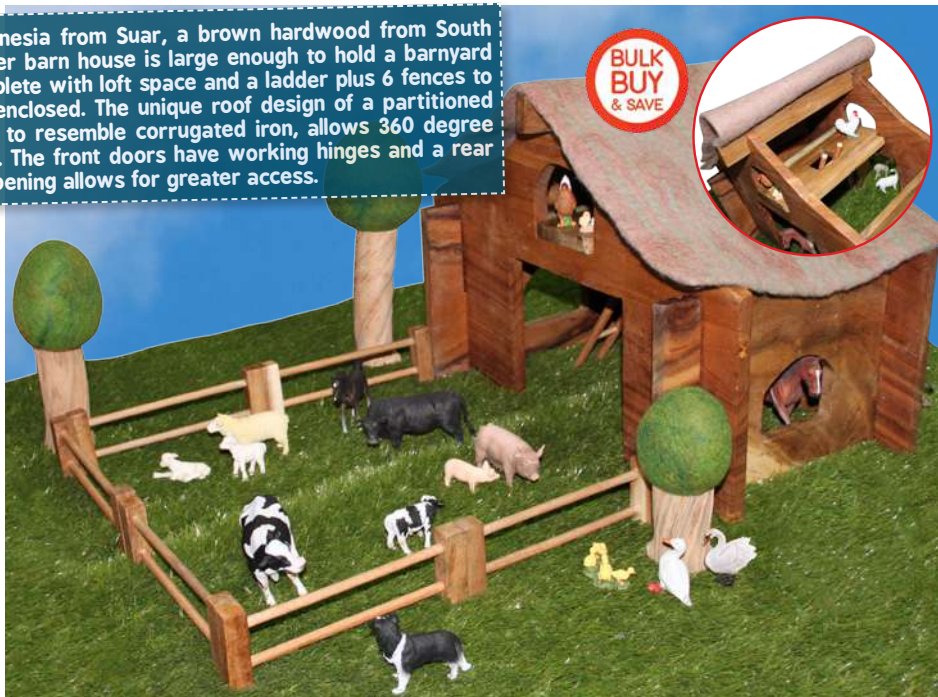

* **155071T Set of 12** **\$85.95**
 The Farm Life set of 12 includes the Rooster, Peacock, Turkey, Border Collie, Billy Goat, Friesian Cow, Black Angus Bull, Donkey, Sheep, Pig, White Duck and Tennessee Walking Horse.
 * **155071U Set of 24** **\$149.95**
 Set includes one of each Farm Life animal.

Collecta Animal Replica

Woodland Fence

* **155077 Log Fence** \$17.95
 Size: 136 x 6.5cmH

* **136741 4pcs** \$19.95
 A four piece fence made from driftwood, can be a perfect addition to a pretend play farm setting or can accompany the Barn House (code: 136730). Size: 20 x 3 x 8cmH

Constructed in Indonesia from Suar, a brown hardwood from South East Asia, this timber barn house is large enough to hold a barnyard full of animals. Complete with loft space and a ladder plus 6 fences to keep your animals enclosed. The unique roof design of a partitioned felted woollen mat, to resemble corrugated iron, allows 360 degree play from all angles. The front doors have working hinges and a rear opening allows for greater access.

Wooden Barn House

◆ **136730** \$179.95
 Size: 33 x 49 x 36cmH

Wooden Barn House, Trees & Collecta Farm Animals Set

136730T 30pcs **\$329.95**
 This farmyard play scene includes a variety of animals, scenery and a large barn house. The farm set includes 20 x Collecta animals, 3 x Summer season felt trees and a large Suar hardwood Barn house and 6 x fences. The barn house measures 33 x 49 x 36cmH.