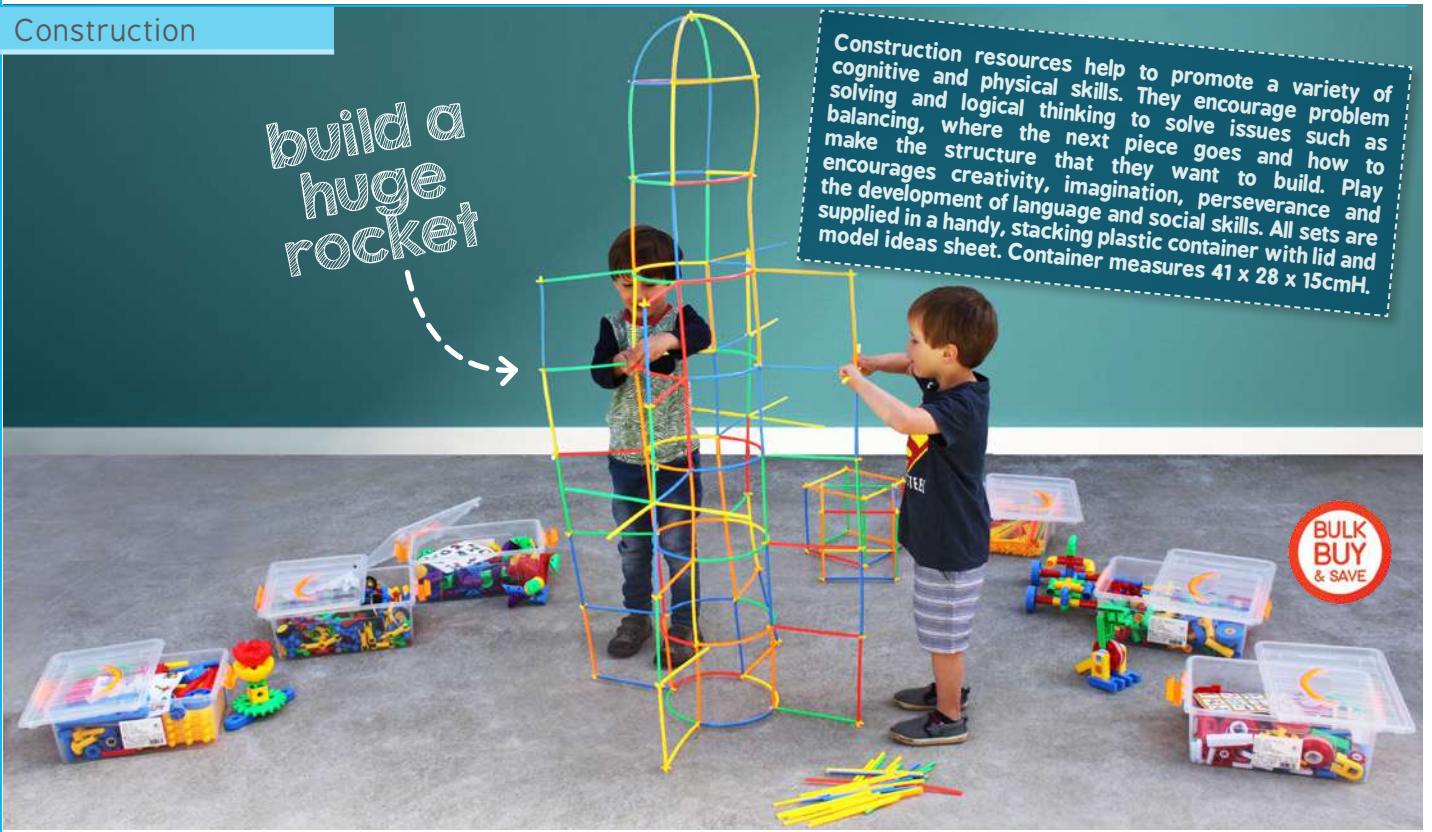

build a huge rocket

Construction resources help to promote a variety of cognitive and physical skills. They encourage problem solving and logical thinking to solve issues such as balancing, where the next piece goes and how to make the structure that they want to build. Play encourages creativity, imagination, perseverance and the development of language and social skills. All sets are supplied in a handy, stacking plastic container with lid and model ideas sheet. Container measures 41 x 28 x 15cmH.

BULK BUY & SAVE

Billy Kidz Construction Set 1

135575T Mega Value 1636pcs **$349.95**

This colourful construction set is great value. Perfect for use in a classroom, they are made from durable plastic and feature bright colours. This construction kit includes Twist & Build Tubes 160pcs, Straws 800pcs, Pipe Tubes 128pcs, Building & Wheels 160pcs, Building & Cogs 88 pcs, Pop & Snap Connectors 300pcs. Each set comes with a model ideas sheet and a handy storage tub with lid measuring 41 x 28 x 15cmH. Age: 3+ yrs