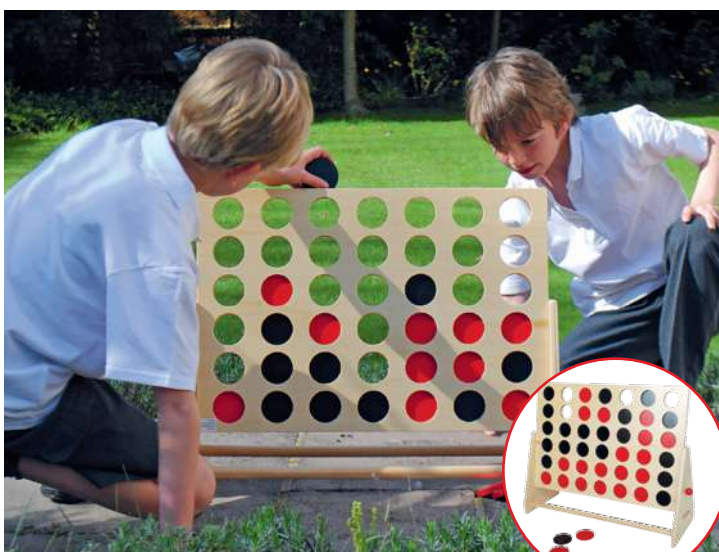

Wooden Giant Four in a Row

132531 ..... $89.95
A giant sized version of a classic game. Children can learn about perspective, colour matching, counting and patterns as they try to place four counters in a row. Develops problem solving, cognitive, numeracy and motor skills. Features removable locking pegs to let the counters out. Includes: 42 Red and Black counters. Size: 48 x 60cmH Age: 3+ yrs