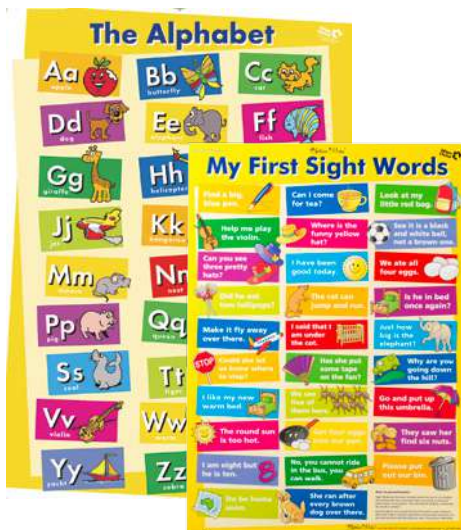

Gillian Miles Poster

1. 139907 The Alphabet $8.95
2. Dual sided poster with first sight words included for up to pre-school age. Bright & colourful with excellent clarity. Size: 69 x 49cm