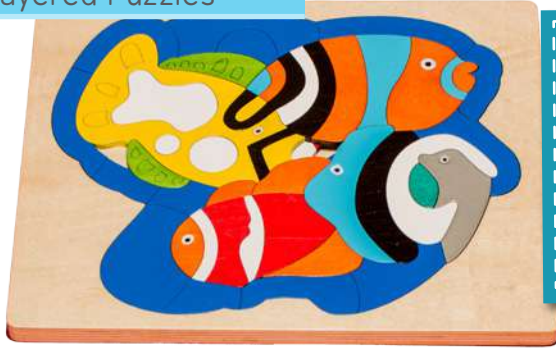

Layered Puzzles

Aqua Series

The Aqua series Set of 4 will take you down to the abyss where you will see giant creatures of the deep, swim freely with some of the world's most brilliant coloured fish, dance with dolphins and watch orcas gliding by.