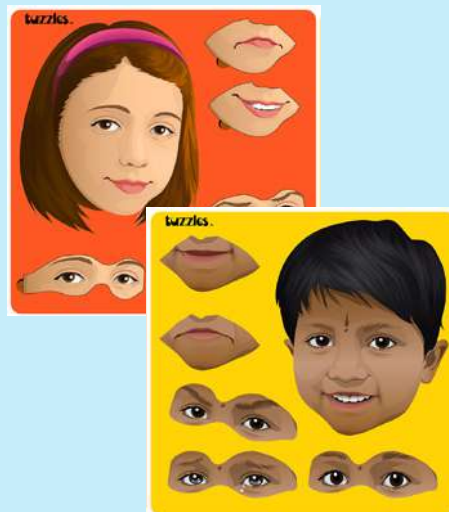

Tuzzles Emotional Literacy Puzzles

132958 Set of 2 ..... $79.95
This set of 2 Emotional Literacy puzzles depict a boy and a girl from two different cultures. Each puzzle allows the eyes and the mouths to be changed to show different expressions. Puzzles contain 8 to 12 pieces. Size: 30 x 30cm x 7.75mmH