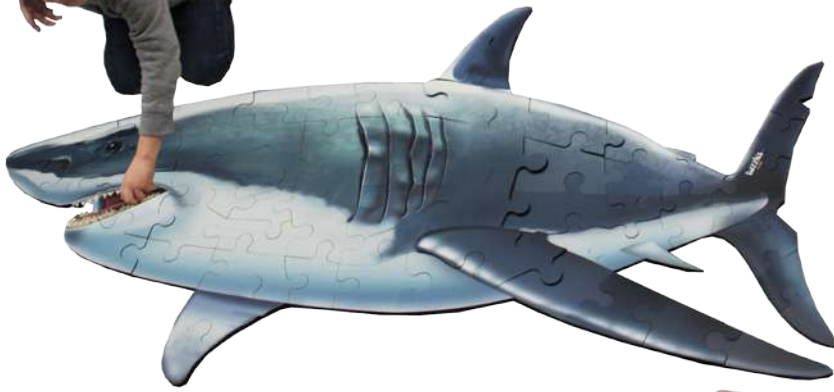

Tuzzles White Pointer Shark Floor Puzzle

132721 52pcs $99.95
This realistic wooden floor puzzle will attract the attention of the classroom. Children will enjoy making this 52 piece puzzle as they learn about this beautiful endangered species. Size: 115 x 65cm Age: 3+ yrs