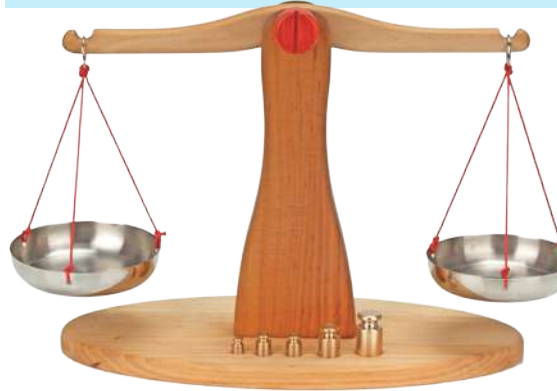

Gluckskafer Wooden Balance Scales

* 113717 ..... $119.95
Wonderful wooden kitchen scales, perfect for teaching mathematical concepts such as heavier than, equivalent or less than. Fun to use in a pretend store, shop or in the kitchen. This beautiful crafted Waldorf balance scale is made from Alder wood, comes with stainless steel dish's to fill with all sorts of things and 5 brass weights in gradual increments of 10, 20, 30, 40 & 50 grams which is also perfect for learning units of measurements, addition and subtractions. Size: 39 x 13 x 39cmH