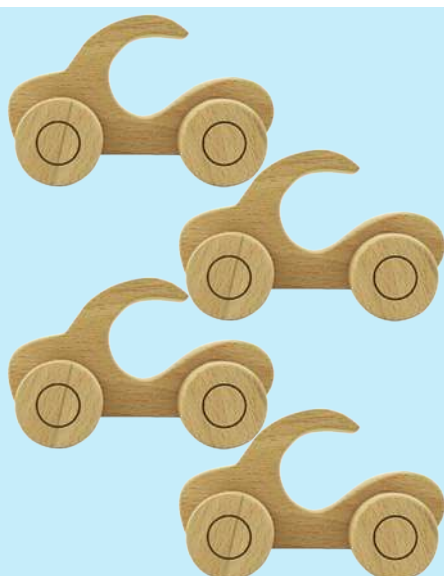

Wood Cars with Handle

1. 124455 4pcs 13 x 7cmH $79.95
2. This four piece natural wooden car set has an organic natural finish. It is smooth, safe for children and fun to vroom around. The handle helps baby and toddlers develop their motor skills.