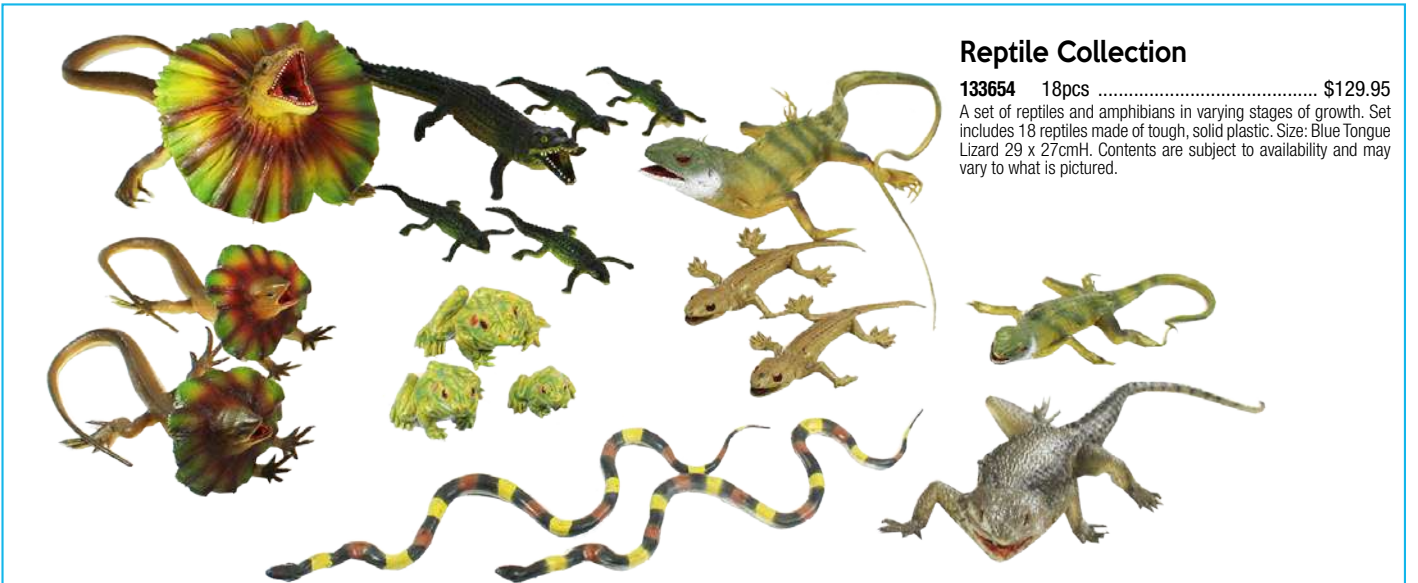

EVO 3D Visual Reality Books

These stories only begin when you open the book. These are a future-oriented smart book combined with 3D augmented reality. You can move and feed the animals however the reader likes. The reader can have fun and learn while watching, reading and experiencing the creatures inside the books. The set of seven contains these titles Dino, Ocean, Bird, Bug, Farm Animals, Wild Animals and Herptiles with a range of animals in each title. Simply download the free app to your device, point it at a book and watch the animal leap out of the book into 3D. Supports most Phones and Tablets. Children and adults alike will be captivated by the experiences and engagement possible as you move the animals, feed them, complete puzzles and learn where in the world they inhabit with a real moving globe.

132399 Set of 7 \$249.95

watch & listen as animals come to life

control the animals with 3D augmented reality

Animal Replicas

Dinosaur Collection

133657 8pcs \$74.95
 Made from tough, solid plastic, this set of eight replica figurines includes the following dinosaurs: Velociraptor, Pteranodon, Allosaurus, Triceratops, Stegosaurus, Brachiosaurus, Parasaurolophus and Euplocephalus. Size: Triceratops 17 x 7cmH. Contents are subject to availability and may vary to what is pictured.

Australian Animal Collection

133650 10pcs \$74.95
 A colourful assortment of Australian wildlife. Set includes Platypus, Koala and two babies, Kangaroo with Joey, Brown Kangaroo, Dingo, Frill-necked Lizard, and Green Crocodile. Made of durable, solid plastic. Size: Frill-necked Lizard 20cmL. Contents are subject to availability and may vary to what is pictured.