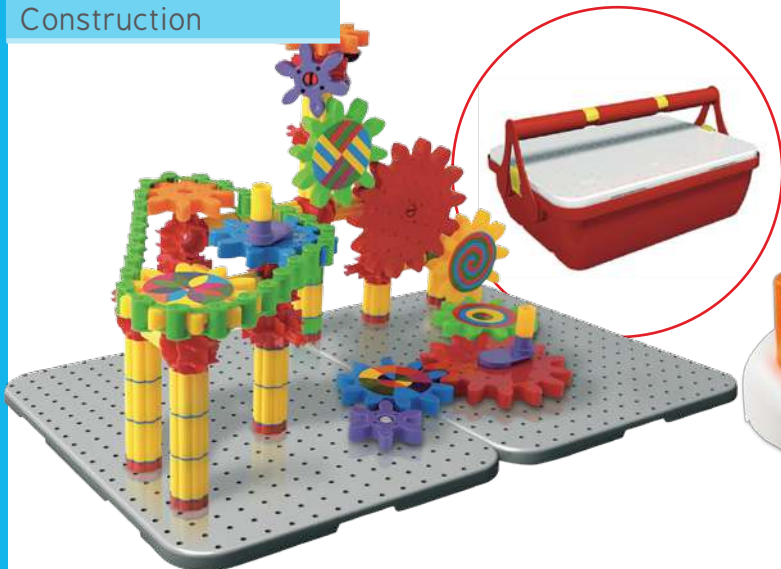

Quercetti Georello Toolbox

110900 165pcs $64.95
Children can connect the gears, decorate them with pegs, turn the handles and start a chain reaction.
Size: 10 x 23 x 32cm Age: 3+ yrs