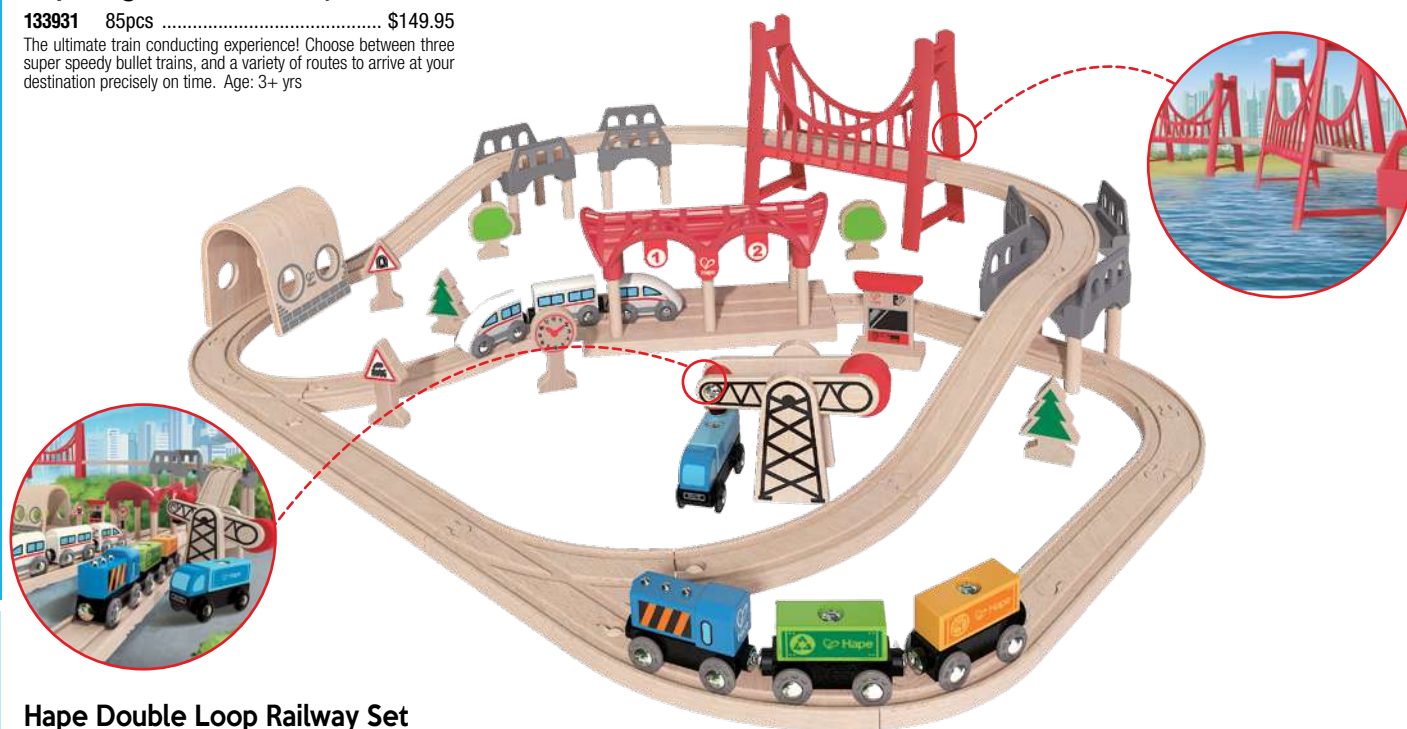

Hape Double Loop Railway Set

133940 64pcs $149.95

Build a complete Hape Railway from the ground up complete with bridges, curves and station! We provide the pieces and you provide the imagination! When you're finished designing and building, take the bullet train on a test drive around your railroad. Age: 3+ yrs

FREE FREIGHT*
ON ORDERS OVER $200

Prices are correct at time of printing, but are subject to change without notice.
• Prices exclude GST & Freight • Prices will be confirmed on order placement.