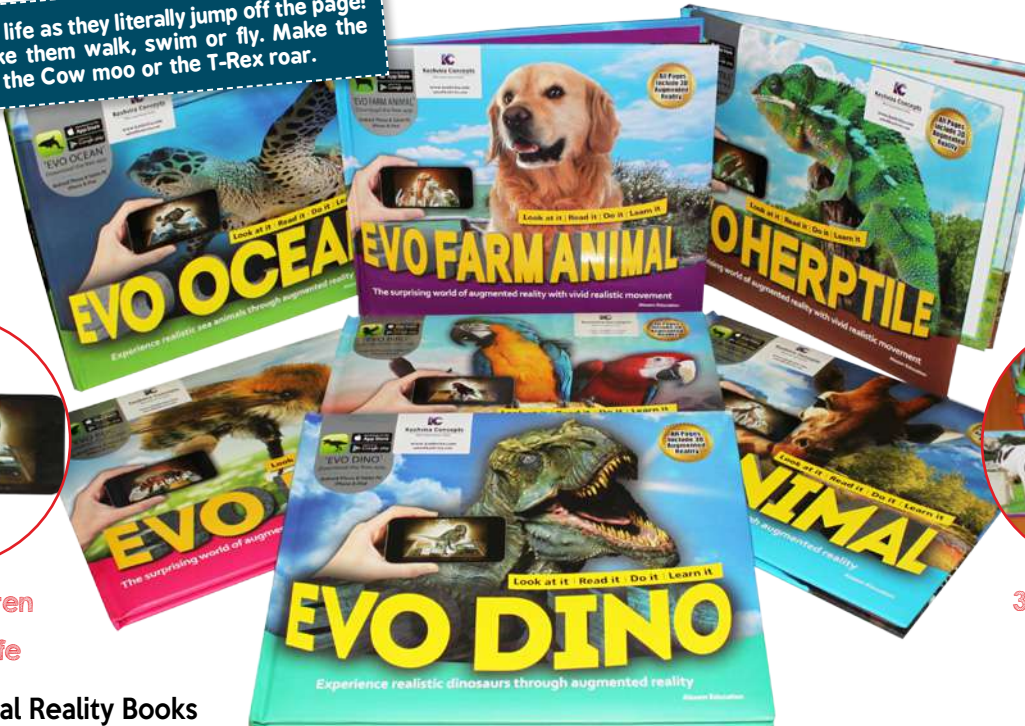

3D augmented reality