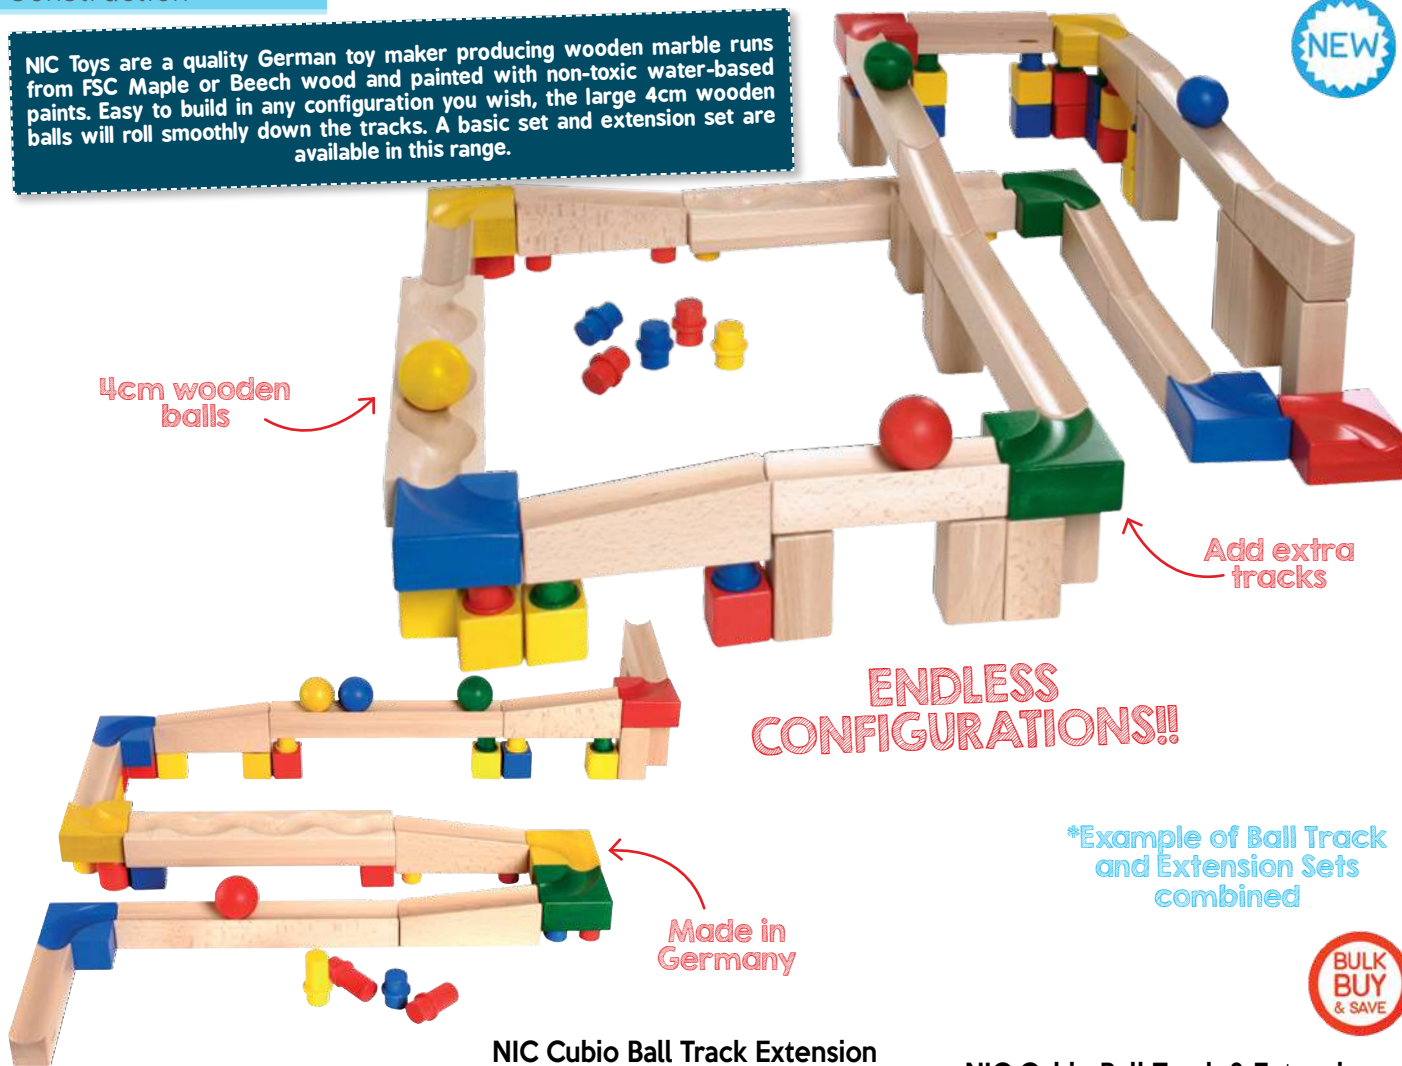

Discoveroo Mountain Roller

* 144153 25cm \$44.95
This wooden play set teaches kids about gravity and provides hours of fun. Featuring four ramps, the three large wooden balls roll down the tracks, around and through the mountain. When assembled, the Mountain Roller is 25cm high and 37cm long and 13cm wide. The balls are 4.5cm in diameter. Age: 18+ mths

ENDLESS CONFIGURATIONS!!

*Example of Ball Track and Extension Sets combined

NIC Cubio Ball Track

* 113727 61pcs \$164.95
The Cubio Wooden Ball Run is ideal for small children with its large wooden balls, which are easy to hold and modular block units that are easy to construct into exciting and stable runs. Age: 18+ mths