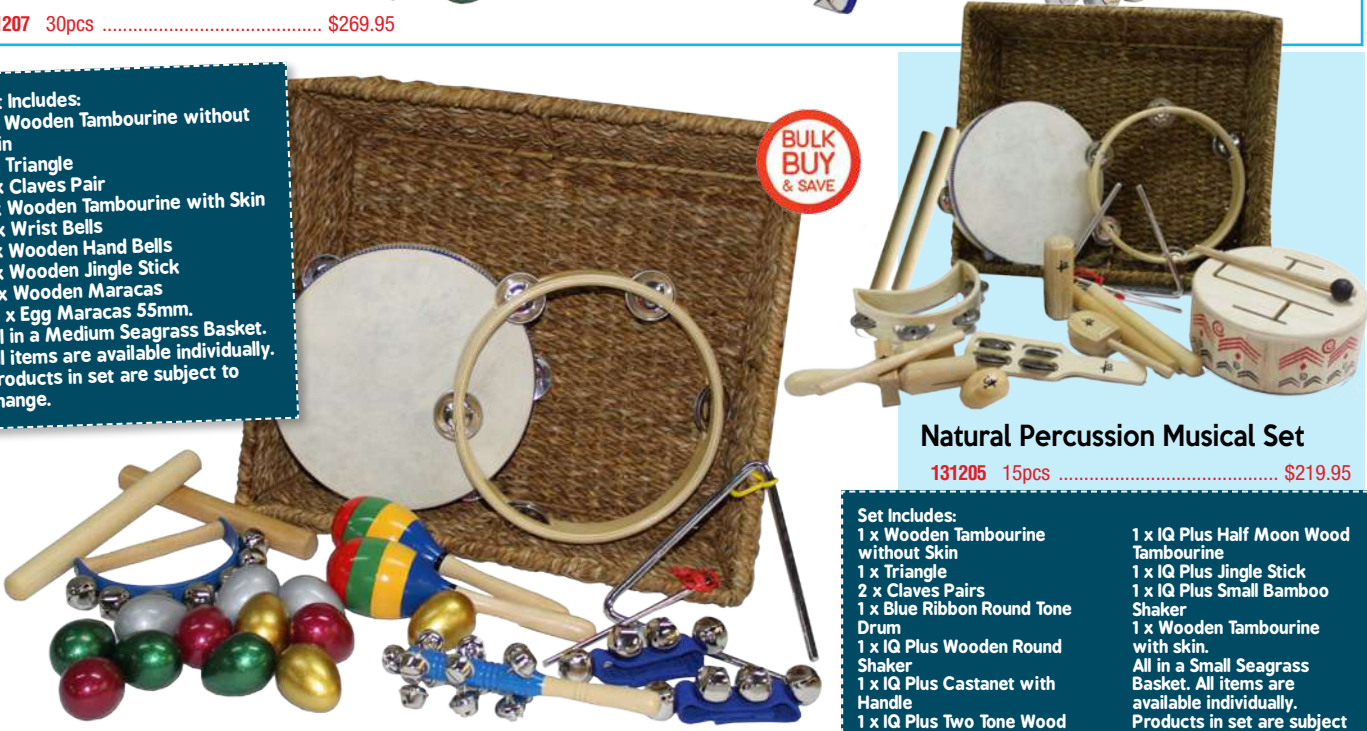

Percussion Musical Set

131207 30pcs $269.95

1. **Set Includes:**
   1 x Wooden Tambourine without Skin
   1 x Triangle
   2 x Claves Pair
   1 x Wooden Tambourine with Skin
   2 x Wrist Bells
   1 x Wooden Hand Bells
   1 x Wooden Jingle Stick
   2 x Wooden Maracas
   12 x Egg Maracas 55mm.
   All in a Medium Seagrass Basket.
   All items are available individually.
   Products in set are subject to change.