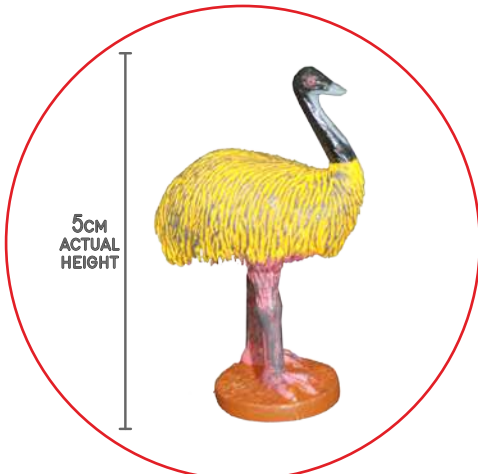

Constructed in Indonesia from Suar, a brown hardwood from South East Asia, this timber barn house is large enough to hold a barnyard full of animals. Complete with loft space and a ladder plus 6 fences to keep your animals enclosed. The unique roof design of a partitioned felted woollen mat, to resemble corrugated iron, allows 360 degree play from all angles. The front doors have working hinges and a rear opening allows for greater access.

Wooden Barn House

◆ **136730** \$179.95
 Size: 33 x 49 x 36cmH

Wooden Barn House, Trees & Collecta Farm Animals Set

136730T 30pcs **\$329.95**
 This farmyard play scene includes a variety of animals, scenery and a large barn house. The farm set includes 20 x Collecta animals, 3 x Summer season felt trees and a large Suar hardwood Barn house and 6 x fences. The barn house measures 33 x 49 x 36cmH.

Native Animals

Australian Bird Replica

- 130700F Pelican 5cm \$2.95
 - 130700G Emu 5cm \$2.95
 - 130700A Sulphur Crested Cockatoo 4cm \$2.95
 - 130700B Rainbow Lorikeet 4 cm \$2.95
 - 130700C Kookaburra 4cm \$2.95
 - 130700D Fairy Penguin 4cm \$2.95
 - 130700E Red Tailed Black Cockatoo 4cm \$2.95
 - 130700T Set of 7 \$18.95
- Set of 7 Australian Bird Replicas