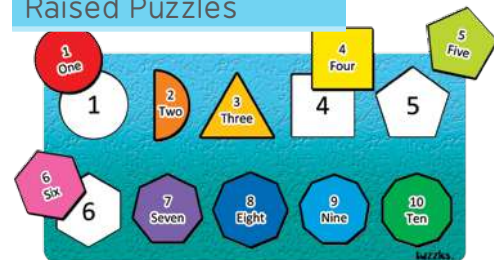

Raised Puzzles

Tuzzles Shape & Sides Raised Puzzle

132644 10pcs $31.95
Children can learn about geometric shapes and their number of sides with this Tuzzles raised puzzle. Pieces are brightly coloured and self-correcting so children can learn in a self-directed fashion. Numbers are printed beneath each piece. Each piece features both the roman numeral and the written form of each number of sides. Size: 40 x 20cm Age: 3+ yrs

132645 Family, Transport & Farm $79.95
This Tuzzles chunky puzzle set of 3 raised puzzles shows a family, farm animals and vehicles in a freize format. Each puzzle contains 5-6 pieces. Size: 40 x 10cm Age: 3+ yrs

132646 Fruit, Shapes & Pets $79.95
This Tuzzles chunky puzzle set of 3 raised puzzles shows fruit, shapes and pets in a freize format. Each puzzle contains 5 pieces. Size: 40 x 10cm Age: 3+ yrs