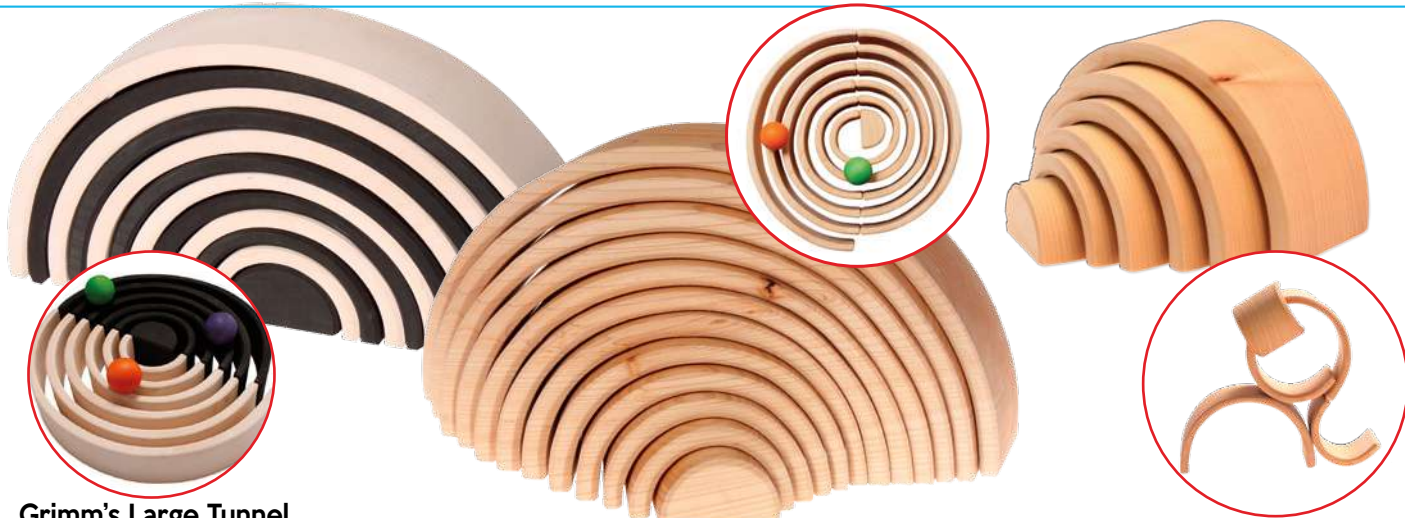

Grimm's Large Tunnel

140151 Monochrome $149.95
The Monochrome Tunnel is really versatile and ideal already for small children. The striking Black & Natural Rainbow Stacking Toy from Grimm's works equally well as a stimulating toy. It can be stacked as a rainbow, splayed out, used as a bridge, stacked in other imaginative ways, used as a tunnel for cars (and even little people!), the possibilities are endless. Size: 38 x 18cmH Age: 0+ mths

Grimm's Natural Tunnel Large

139930 12pcs $149.95
This stacking wooden tunnel, made using Alder hardwood, is a great versatile toy. The tunnel can be used as a bridge, tunnel, fence or small house. A single piece can also be used as a seesaw, or as a cave for small dwarves or fairies. Size: 38 x 18cmH

Grimm's Natural Tunnel

139929 6pcs $59.95
This stacking wooden tunnel, made using Alder hardwood, is a great versatile toy. The tunnel can be used as a bridge, tunnel, fence or small house. A single piece can also be used as a seesaw, or as a cave for small dwarves or fairies. Size: 17 x 7 x 10cmH