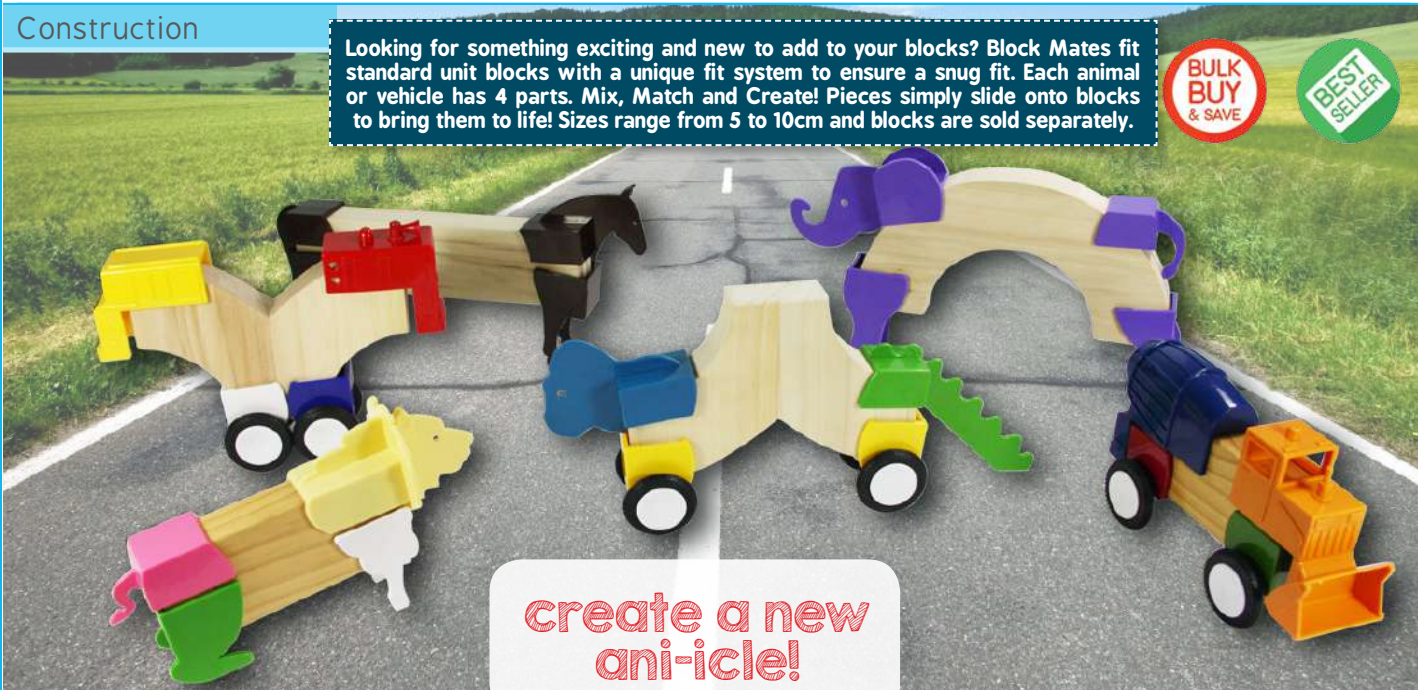

Construction

Looking for something exciting and new to add to your blocks? Block Mates fit standard unit blocks with a unique fit system to ensure a snug fit. Each animal or vehicle has 4 parts. Mix, Match and Create! Pieces simply slide onto blocks to bring them to life! Sizes range from 5 to 10cm and blocks are sold separately.