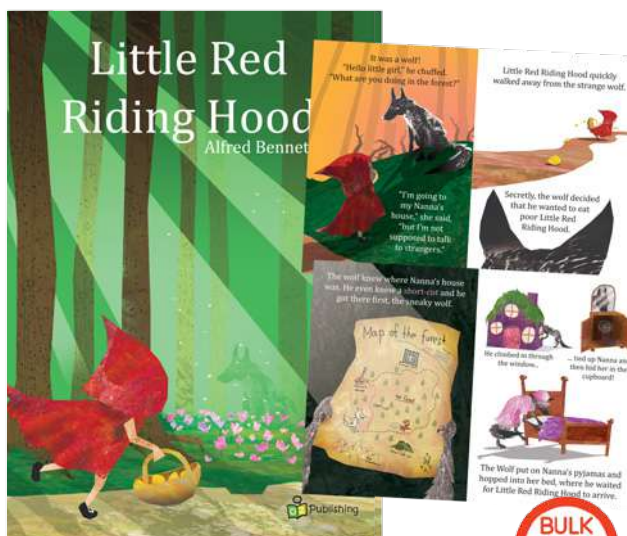

Big Fairy Tale Book

- 132282 The Three Billy Goats Gruff $54.95
- 132283 The Little Red Hen $54.95
- 132288 The Three Little Pigs $54.95
- 132289 The Ugly Duckling $54.95
- 132294 The Gingerbread Man $54.95
- 132295 Little Red Riding Hood $54.95
- 132295T Set of 6 ..... $299.95