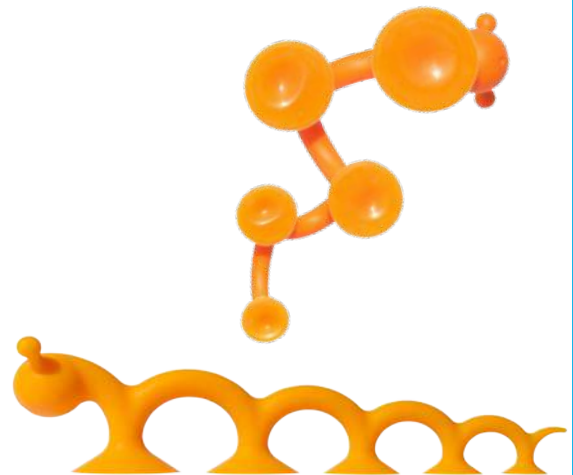

Moluk Oogi Pilla

131931 ..... $16.95
The Oogi Pilla is made from super soft elasticated silicone rubber. The different sized suction feet allows children to experiment with sticking Oogi Pilla to surfaces then ripping them off to hear the popping feet. Size: 16 x 5cmH