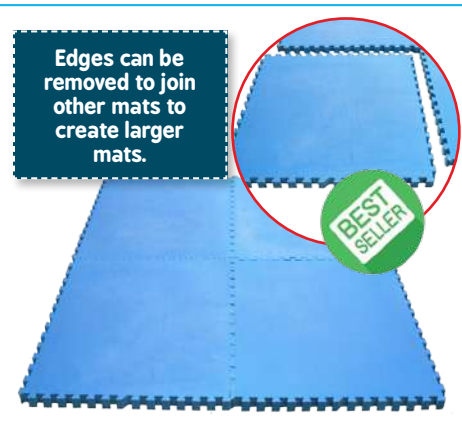

PRICE DROP

Nature's Footsteps

124428 15pcs \$199.95 \$169.95
 Don't fall off the log! Kids will have hours of healthy, imaginative play with Nature's Footsteps. Made up of 15 non-slip, thick, rubber backed mats with hi-resolution colourful printing of leaves of all seasons, rocks and logs. Measuring a generous 92 x 18cm for the largest piece to 20 x 24cm for the smallest.

Big City Road Play Mat

132200 2 x 1.5m \$99.95
 Endless enjoyment for children!! This play mat is made using 100% polyester heavy duty pile with carpet binding and a non slip gel-foam backing. Colour fast, high quality inkjet printed image. Easy cleaning, vacuum or shake and spot clean with mild soap, hang to dry.