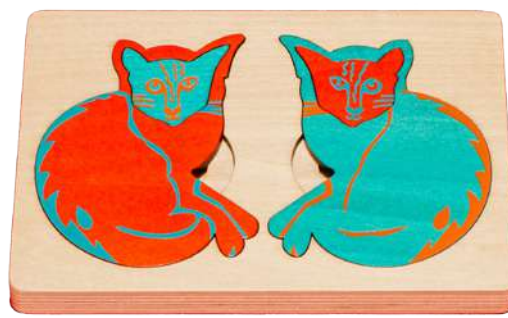

132615 Coloured Cats 12pcs $21.95

Opposite Cats is a unique and beautiful precision laser cut two layer wooden puzzle for young children. Children will want to put a white face on a white cat body but as the puzzle says, it is all about opposites so they'll need to problem solve! Size: 197 x 146 x 12mmH

132616 Day 10pcs $21.95

132617 Night 12pcs $21.95

Day and Night are teaching aid puzzles to encourage discussion about the differences between day and night in the natural world that surrounds us. A 2 layered puzzle showing what animals and flowers are awake or asleep in the day or at night. Size: 247 x 148 x 12mmH