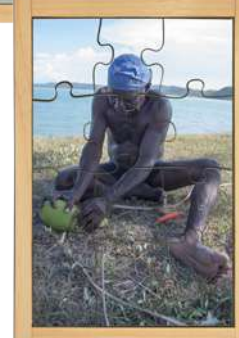

Torres Strait Islander Puzzles

132156 Set of 8 ..... $299.95
Set of 8 wooden puzzles with special scratch resistant surface in a Pine storage tray. Features stunning photography taken in Australia. 12 pieces per puzzle. Size: 38 x 28cm

FREE FREIGHT
ON ORDERS OVER $200

Prices are correct at time of printing, but are subject to change without notice.
• Prices exclude GST & Freight • Prices will be confirmed on order placement.