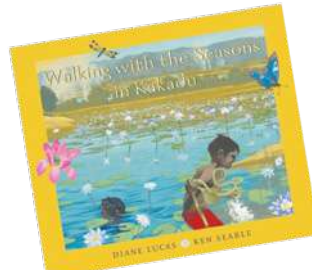

Indigenous Story Book Pack

138354X Set of 3 ..... $59.95