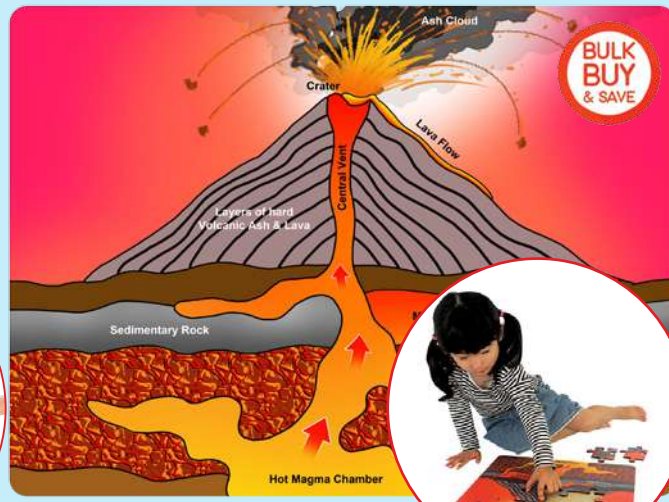

Tuzzles Water & Volcano Cycle Puzzles

149749T	Set of 2	$129.95

Fantastic set of puzzles teaching the cycle of water from underground to the sky and the stages of an erupting volcano.