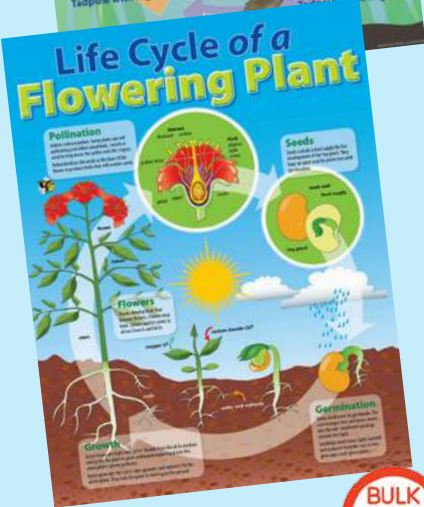

Kurrajong Aboriginal products were designed by Wiradjuri woman Nola Turner-Jensen. With artist, Carmel Skelton from Torres Strait Islands, Nola, an experienced Social Worker, designed this large and exciting range of Aboriginal and Torres Strait Islander early childhood educational products.

BULK BUY & SAVE

Life Cycle Poster

- 128440 Butterfly $9.95
- 128441 Chicken $9.95
- 128442 Frog $9.95
- 128443 Plant $9.95
- **128443T Set of 4 ..... $35.95**

Full colour images depicting the life cycles of the Butterfly, Chicken, Frog & a Plant. Laminated posters are suitable for use with a Whiteboard pen. Size: 42 x 55cm

Australian Indigenous Flags

The Aboriginal Flag
This flag was designed by Harold Thomas, an Arrernte man. The black is often said to represent the Aboriginal people, the yellow the sun (giver of life) and the red the earthland and ochre that is used for ceremony. On 14 July 1995 the flag gained official recognition as the flag of the Aboriginal peoples of Australia and a flag of significance to the Australian nation generally.

Torres Strait Islander Flag
This flag was designed by Bernard Namok from Thursday Island. The green is usually said to represent the land, the blue the sea, the black line and the white dhari (daree) head dress for the people, and the five-pointed star the five island groups. The flag was 'launched' on 29 May 1992 during a Torres Strait Islands cultural festival and received official recognition in July 1995.

Aboriginal Australia

BULK BUY & SAVE

Australian Indigenous people

Australian A3 Poster

- 138370 Indigenous Flags $12.95
- 138371 Aboriginal Australia $12.95
- 138372 Indigenous People $12.95
- **138372T Set of 3 ..... $36.95**

Wonderful set of three A3 laminated posters containing images, definitions and photographs of Aboriginal & Indigenous cultures.