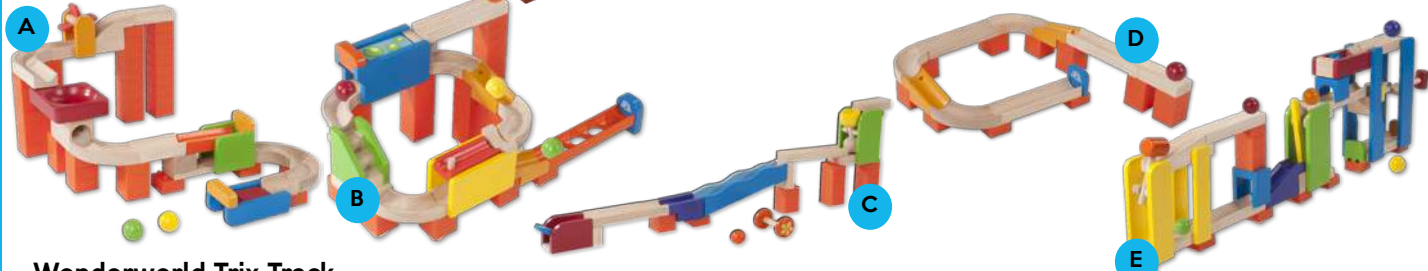

Wonderworld Trix Track

- **A 131378 Spin & Swirl** $85.95
  This set includes many eye catching tricks such as spinning turbine, see-saw and tunnel.
- **B 131379 2-Way Flipper** $89.95
  Roll the balls down the tracks, they will flip and rolls down their separate path.
- **C 131380 Throw & Roll** $65.95
  This is a basic throw and roll set, suitable for starter or as an extension for the Wonder Trix Track collection.
- **D 131381 Tracks & Ball** $44.95
  Simple set of wooden tracks and ball, suitable for starter or as an extension for the Wonder Trix Track collection.
- **E 131382 Hammer Slammer** $107.95
  A variety of tricks that include slamming hammer that will pound the ball with 270 degree swing power.

131382T Set of 5 ..... $369.95