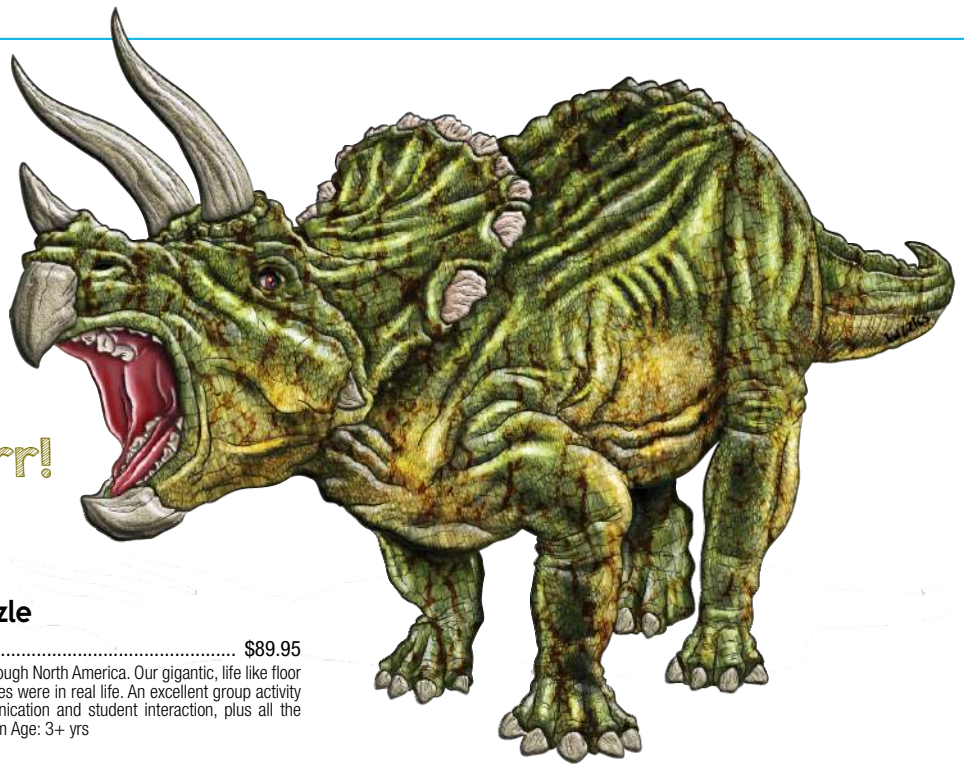

149735 48pcs \$109.95

Explore the Animals of the World in this massive floor puzzle. Size: 90 x 60cm

Tuzzles Triceratops Floor Puzzle

132650 50pcs \$89.95
 During the Cretaceous period the Triceratops roamed through North America. Our gigantic, life like floor puzzle lets the children imagine how large these creatures were in real life. An excellent group activity this floor puzzle encourages open ended play, communication and student interaction, plus all the normal puzzle related learning attributes. Size: 74 x 58cm Age: 3+ yrs