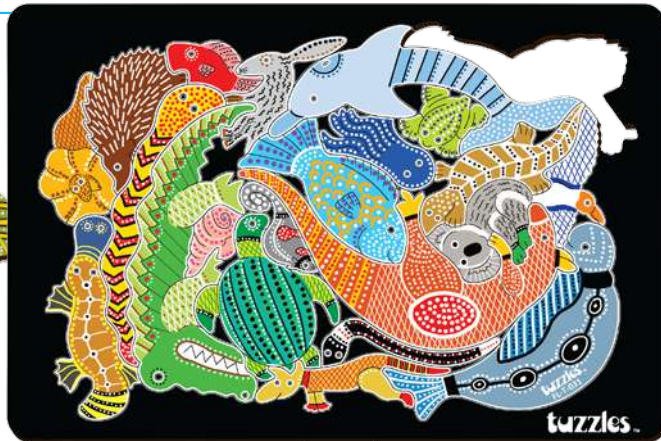

Floor puzzles encourage children to participate in group activities, promote communication and cooperation as they work together to solve the puzzle and help with lots of gross motor activity as they stretch and maintain balance looking for that "right" piece. All Tuzzles floor puzzles are precision 9mm thick laser cut shapes with vibrant colours printed directly on the wood, easy to wipe clean and supplied in a Calico storage bag.