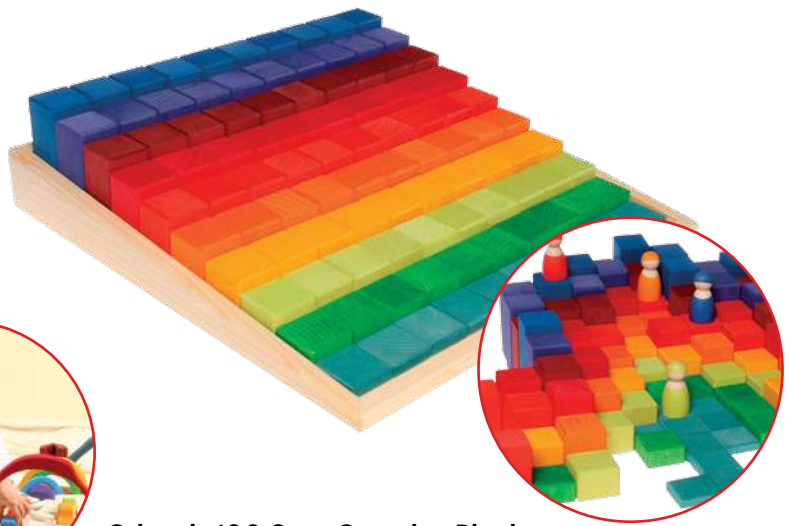

Grimm's 100 Step Counting Blocks

139918 100pcs $224.95
These educational Stepped Blocks are sturdy, vibrant, and pleasing to the touch. The vivid colours and precise dimensions will make the mathematical world of counting, fractions, and decimals seem like an exciting adventure! The pieces may also be utilised in everyday, imaginative block-play, so this toy will grow with your child from early childhood through the primary schooling years. Size: 23 x 23 x 11cmH Age: 12+ mths