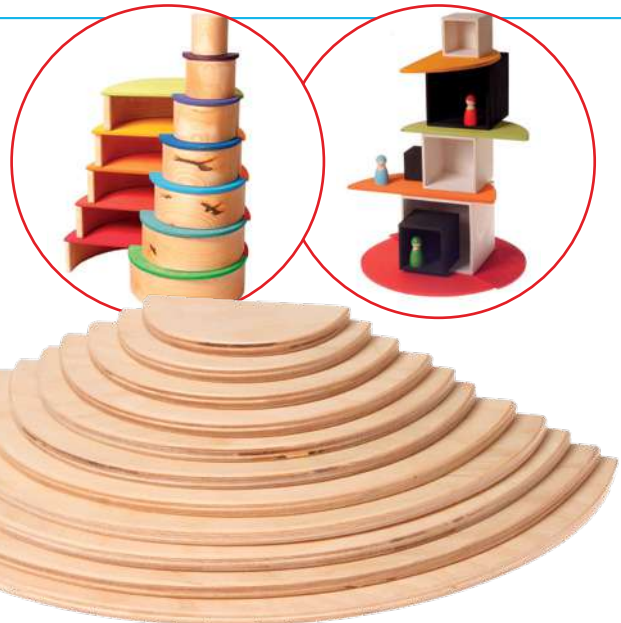

Grimm's Large Semi Circles

139931 Rainbow 11pcs \$94.95
 Size: 38 x 18cmH

139936 Natural 11pcs \$94.95
 Grimm's extra large creative semi circles are great for all sorts of creative floor play. When combined with any of the large Grimm's rainbows or tunnels, children can create inventive and flexible dolls houses. Size: 38 x 18cmH