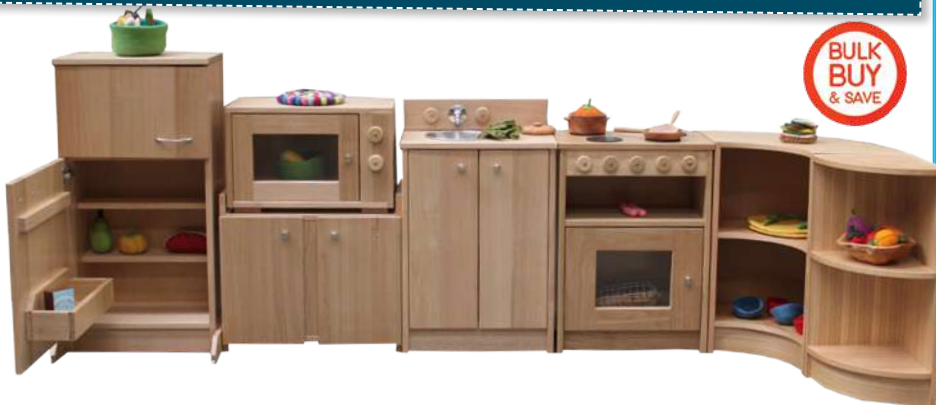

Home Corner Furniture

Our range of high quality home corner furniture is a perfect complement to any early learning centre. Robust and long lasting, it is manufactured with Vic Ash hardwood and all handles and fittings have a chrome finish. Role play and pretend play are key for children's development and learning, this teaches children important daily life skills as children take on and try out roles from familiar family scenes, local community experiences and imaginative fantasies.

BULK BUY & SAVE

Vic Ash Hardwood Home Corner

- **158940** Sink $399.95
  Size: 47 x 30 x 75cmH
- **158941** Stove $349.95
  Size: 47 x 29 x 65cmH
- **158942** Microwave Unit $439.95
  Size: 55 x 28 x 75cmH
- **158943** Fridge/Freezer $419.95
  Size: 46 x 35 x 93cmH
- **158945U** Set of 4 ..... **$1,549.95**
  Includes Sink, Stove, Microwave and Fridge/Freezer. Accessories not included.

- **158944** Storage Unit $539.95
  Size: 73 x 36 x 65cmH
- **158945** Corner Unit $319.95
  Size: 40 x 240 x 65cmH
- **158945T** Set of 6 ..... **$2,349.95**
  Beautifully crafted home corner pieces, modern in design and solid in construction from Vic Ash Hardwood. Includes Sink, Stove, Microwave, Fridge/Freezer, Storage and Corner Units. Already assembled for convenience. Accessories not included.