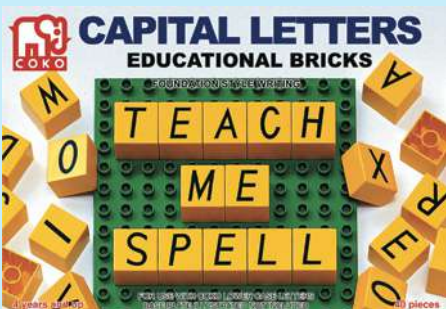

Coko Capital Letters

132520 40pcs $19.95
Use to help identify and distinguish single sounds and sound combinations that letters represent in words and sentence structure. Foundation script. Base plate not included (Compatible with all Coko Base plates). Teacher's notes included. Size: 3.5cm Age: 4+ yrs