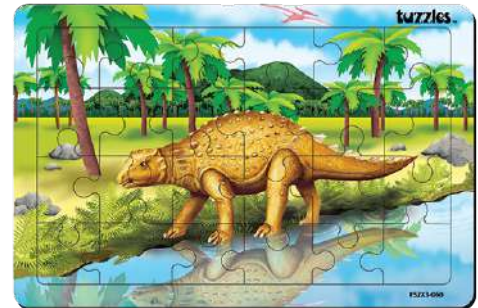

Recent Australian Dinosaurs Found!

Tuzzles Australian Dinosaur Range

132671 Set of 4 ..... $99.95
This set of four flat tray wooden puzzles shows some of the Australian Dinosaurs that have been discovered in recent times. Colourful artist impressions of the Muttaborrasaurus, Minmi, Titanosaur and the Allosaur. These are just a few of the recent dinosaur discoveries in Australia. The puzzles are bright colourful and interesting which encourages children to play. 24 pieces per puzzle. Size: 20 x 30cm Age: 3+ yrs