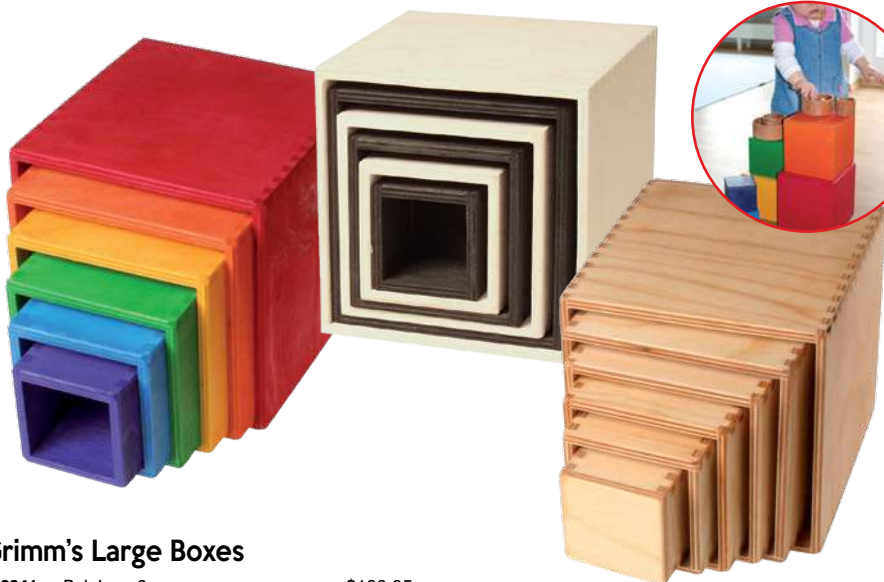

Grimm's Stacking House

139945 Rainbow Coloured 5pcs $59.95
The smallest house measures 7 x 2 x 4.5cmH up to the largest 7 x 13 x 13cmH.

* **140152** Monochrome 5pcs $59.95
The Grimm's Monochrome wooden house comprises of five wooden pieces which can be used for stacking, sorting and recognition of colour and spatial size variations. The high contrast is striking and perfect for someone with vision impairment but fun for everyone else too. Size: 13 x 13cmH Age: 0+ mths

139944 Natural Wooden 5pcs $59.95
Home sweet home! Five natural wooden house-shaped pieces nest together in this beautiful, handmade stacking toy. Grimm's Stacking House is as fun to look at as to play with. Designed with pleasing, organic lines and handmade in Germany. The smallest house measures 7 x 2 x 4.5cmH up to the largest 7 x 13 x 13cmH.