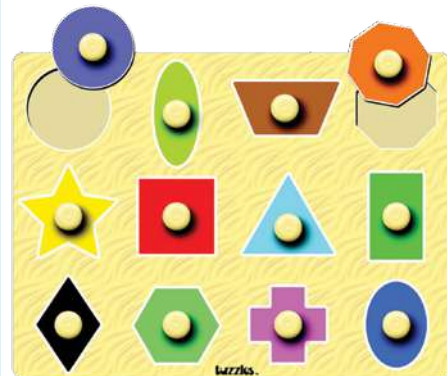

Knob & Peg Puzzles

Tuzzles 6 Geo Shapes Peg Puzzle

149622 6pcs \$29.95
6 simple Geo shapes puzzle. Great for hand eye coordination. Size: 20 x 30cm

Tuzzles Shape Sequencing Peg Puzzle

132635 12pcs \$56.95
The wooden peg puzzle teaches the concepts of colour, shape and also greater and smaller in it's sequencing. Easy to manipulate pieces, all pieces are perfectly cut to fit in any direction. Size: 30 x 40cm Age: 3+ yrs