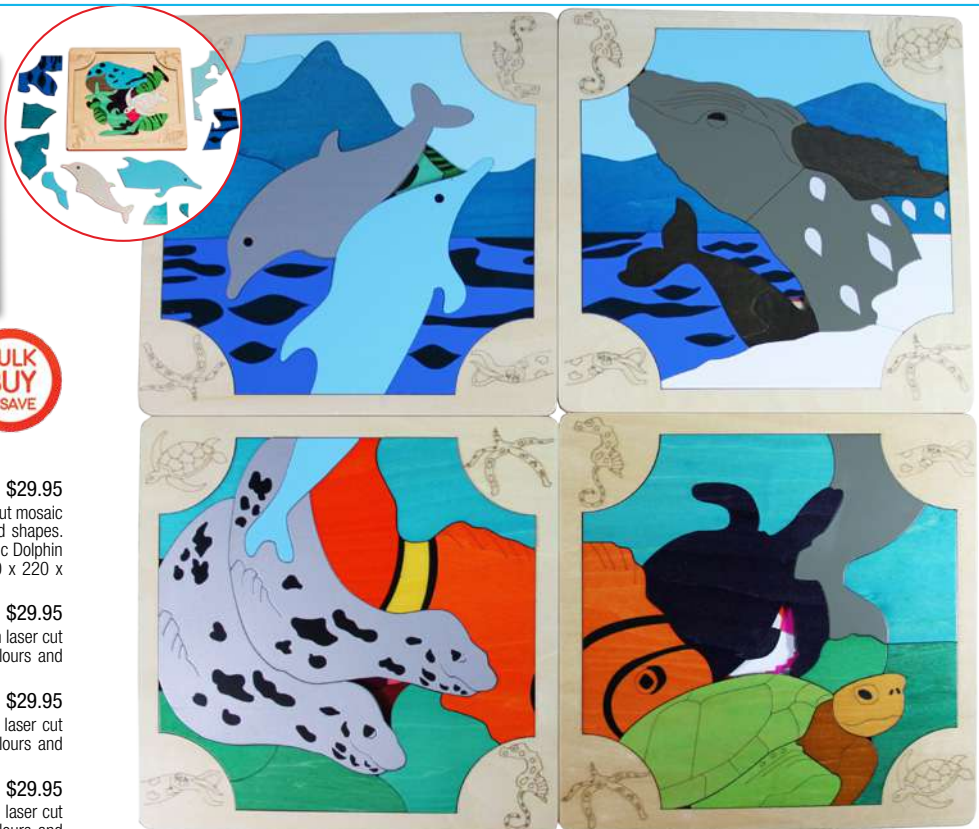

Fox Layered Puzzles

132605 Dolphins 24pcs $29.95
This unique and beautiful multi-layered precision laser cut mosaic wooden puzzle full of vibrant and dynamic colours and shapes. Inspired by the artist love of Dolphins and the naturalistic Dolphin mosaics in the palace of Knossos on Crete. Size: 220 x 220 x 12mmH

132606 Whales 22pcs $29.95
Whales is a unique and beautiful multi-layered precision laser cut mosaic wooden puzzle full of vibrant and dynamic colours and shapes. Size: 220 x 220 x 12mmH

132607 Seals 23pcs $29.95
Seals is a unique and beautiful multi-layered precision laser cut mosaic wooden puzzle full of vibrant and dynamic colours and shapes. Size: 220 x 220 x 12mmH

132608 Turtles 25pcs $29.95
Turtles is a unique and beautiful multi-layered precision laser cut mosaic wooden puzzle full of vibrant and dynamic colours and shapes. Size: 220 x 220 x 12mmH

132608T Sea Animals Set of 4 ..... $109.95