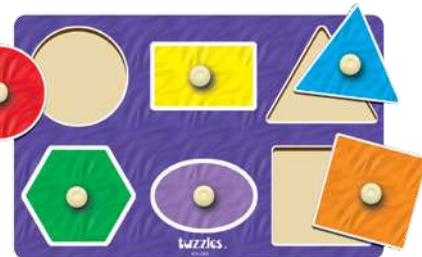

Knob & Peg Puzzles