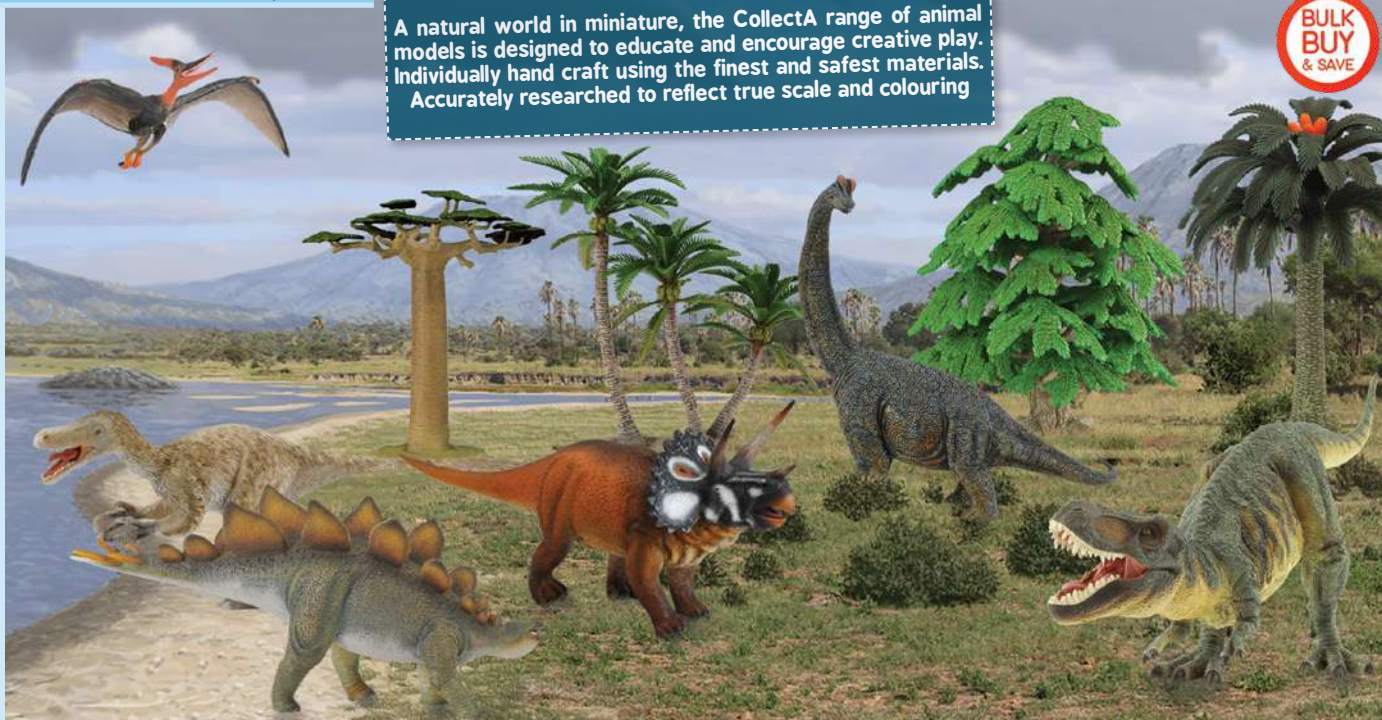

123906V Set of 7 & Barn House & Play Mat . \$249.95
 Zoo AnaMalz includes an Elephant, Hippo, Rhino, Giraffe, Lion, Gorilla, Zebra, Play Mat and Barn House. Age: 3+ yrs

Anamalz Wild Animals

- 123870 Llama 11 x 4 x 10cm \$11.95
- 123871 Reindeer 9 x 4 x 9cm \$11.95
- 123894 Brown Bear 9 x 4 x 6cm \$11.95

- 123873 Moose 14 x 8 x 12cm \$13.95
- 123874 Polar Bear 6 x 4 x 11cm \$11.95
- 123875 Panda 5 x 5 x 9cm \$11.95
- 123875T Set of 6 \$69.95

123875U Set of 6 & Play Mat \$104.95
 AnaMalz Wild set includes a Llama, Reindeer, Bear, Moose, Polar Bear, Panda and Play Mat. Age: 3+ yrs

Collecta Animal Replicas

A natural world in miniature, the CollectA range of animal models is designed to educate and encourage creative play. Individually hand craft using the finest and safest materials. Accurately researched to reflect true scale and colouring