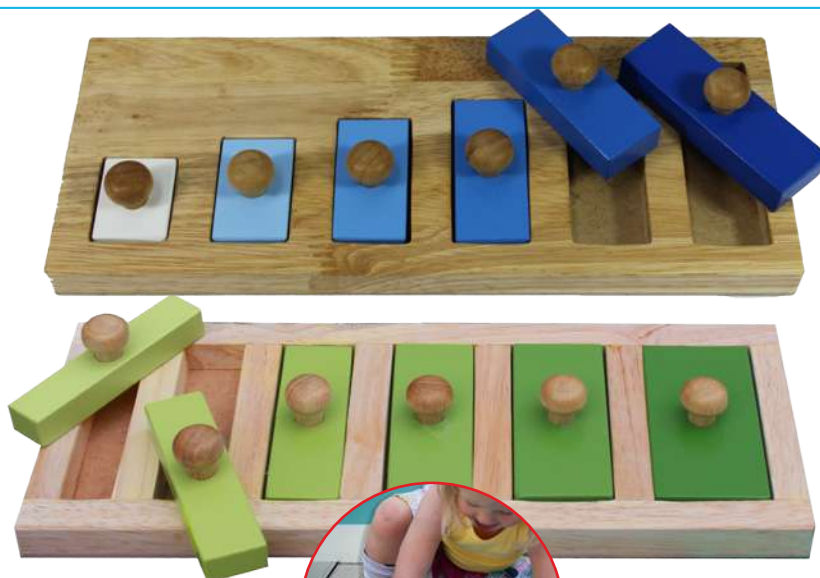

Short To Tall Knob Puzzle

148069 30 x 12 x 4cmH $27.95

A six piece puzzle which is great for the younger age group to learn about size differences and hand to eye co-ordination. This resource features chunky pieces with an easy grip and colours that go darker as the block depth increases, allowing self directed learning.

Narrow To Wide Knob Puzzle

148070 30 x 12 x 4cmH $27.95

These six piece puzzles are great for the younger age group to learn about sizes and hand to eye co-ordination. This resource features chunky pieces for an easy grip and colours that go darker as the block size increases, allowing self directed learning.

perfect for little hands