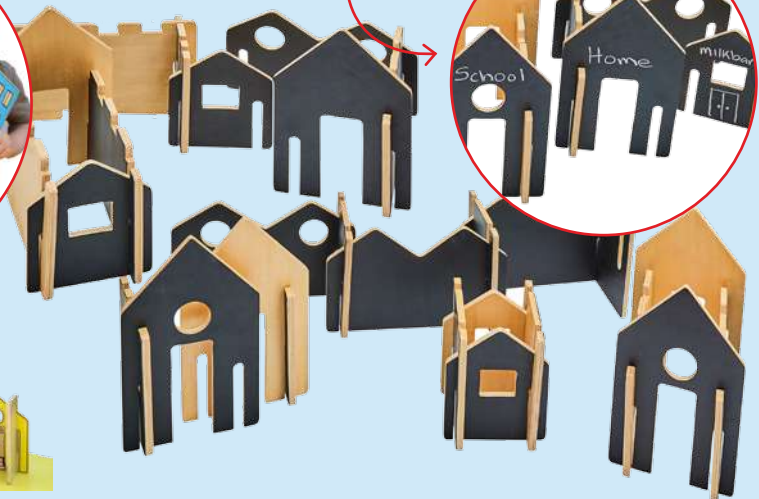

chalkboard to practice writing

Happy Architect Village

- **124473 Town 26pcs** $99.95
  Encourage children to build their own town with The Happy Architect Town. Comprising of 26 pieces including a fire station, supermarket, post office, police station, jail and much more. The largest piece is 30 x 15cm, and the smallest piece 12.5 x 15cm. Age: 2+ yrs

Happy Architect Create & Play Chalkboard Set

- **124463 28pcs** $89.95
  Allow children to create their own masterpiece. Decorating one side on chalkboard as they choose, or practicing their words by naming buildings such as library, school and home. The largest piece measures 15 x 24.5cm high, made from sturdy 9mm thick wood. Age: 2+ yrs