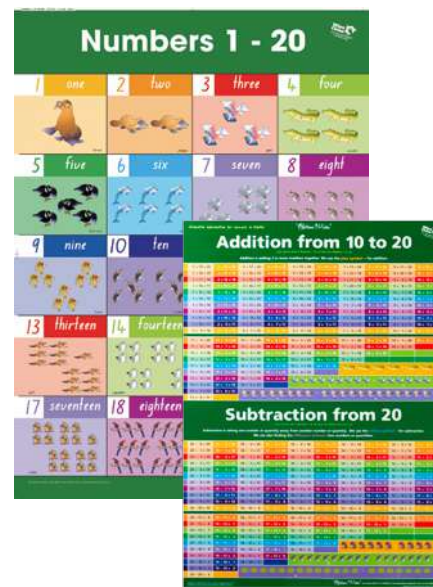

- 139907 The Alphabet \$8.95
- Dual sided poster with first sight words included for up to pre-school age. Bright & colourful with excellent clarity. Size: 69 x 49cm

- 139908 Numbers 1-10 \$8.95

A dual sided poster with an Australian theme, featuring numbers 1-10 in numeral & word form. Addition & subtraction tables included. Size: 69 x 49cm