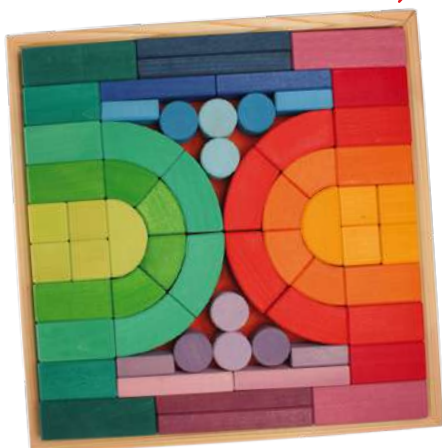

Grimm's Romanesque Building Set

139922 62pcs $239.95
Even little master builders realise the fascination of Romanesque architecture with its self supporting round arcs and bulky Stonework of great churches, castles or city walls. This can be used to create and experience worlds of the middle ages for knights, citizens, lords and farmers. Size: 45 x 45 x 4cmH

FREE FREIGHT ON ORDERS OVER $200

Prices are correct at time of printing, but are subject to change without notice.
• Prices exclude GST & Freight • Prices will be confirmed on order placement.