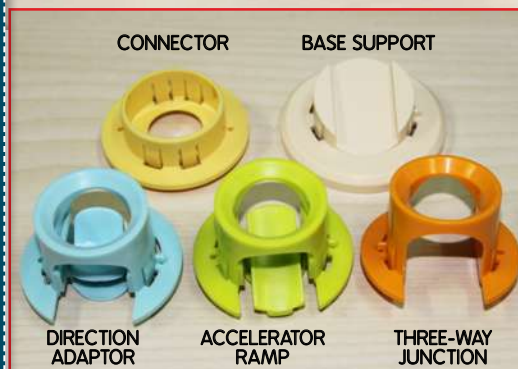

This eco-friendly Bamboo marble run set is a system of Bamboo cylinders, tracks and accessory pieces that allow the energy of marbles to travel down the path. Easy to set up, with multiple ways to engage children in early engineering and problem solving. Hand crafted carbonised tracks, water-based coloured bamboo cylinders and sustainable wooden powder spirals, each with a different function, are the starting point for an infinite number of designs for marbles to drop to a new level, go right or left or pour out of the spirals. Each set contains an instruction booklet to introduce the basic principles of playing with the marble run. 138 pieces included range in size from 4.5cm to 29cm.

Jumbo Bamboo Marble Run

135630 138pcs $159.95
Age: 3+ yrs

Quercetti Super Marble Run

134650 106pcs $49.95
A dynamic construction system containing colourful plastic pieces and 10 marbles. Enthusiastic engineers will easily slot together the interlocking parts to create bridges, chutes, paddlewheels and other obstacles on each marble run.

Discoveroo Mountain Roller

* 144153 25cm $44.95
This wooden play set teaches kids about gravity and provides hours of fun. Featuring four ramps, the three large wooden balls roll down the tracks, around and through the mountain. When assembled, the Mountain Roller is 25cm high and 37cm long and 13cm wide. The balls are 4.5cm in diameter. Age: 18+ mths