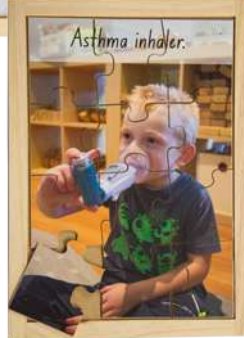

Abilities Puzzles

132168 Set of 8 ..... $299.95
Set of 8 wooden puzzle pieces with special scratch resistant surface in a Pine storage tray. Features stunning photography taken in Australia. 12 pieces per puzzle. Size: 38 x 28cm

Allergies Puzzles

132169 Set of 7 ..... $279.95
Set of 7 wooden puzzle pieces with special scratch resistant surface in a Pine storage tray. Features stunning photography taken in Australia. 12 pieces per puzzle. Size: 38 x 28cm