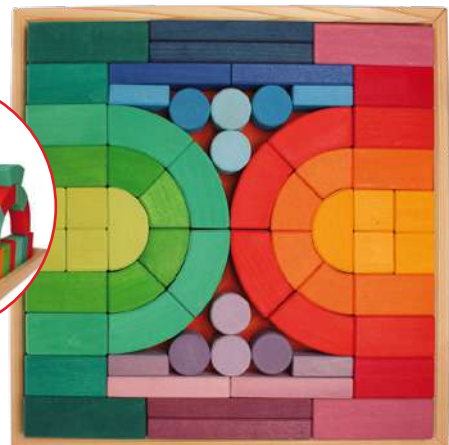

Grimm's toys are designed to encourage toddlers and children to engage in open-ended and independent play using simple yet vibrantly coloured shapes. Pieces are hand-cut and sanded, and coloured only with non-toxic water-based dyes.

Grimm's Bridge

139940 Natural 6pcs $104.95
139943 Rainbow 6pcs $104.95

The Grimm's bridges are a great addition to one of the Grimm's building sets and car set. Build an elevated track over rivers and other obstacles to race your car around or a walkway between buildings! Size: 38 x 9 x 7cmH

Grimm's Large Semi Circles

139936 Natural 11pcs $94.95
139931 Rainbow 11pcs $94.95

Grimm's extra large creative semi circles are great for all sorts of creative floor play. When combined with any of the large Grimm's rainbows or tunnels, children can create inventive and flexible dolls houses. Size: 38 x 18cmH

Grimm's 7 Friends in 7 Bowls

139960 ..... $89.95

Grimm's 7 friends in 7 bowls are all individually hand painted wooden peg dolls. Sort and match each doll to its own bowl. Decorate each with your own cloth, ribbon or tape. Size: 19 x 3 x 6cmH Age: 12+ mths

Grimm's Rainbow Friends

139927 12pcs $79.95

This is a great, open ended set that has so many uses. Stacking in lines, a Waldorf themed alternative to a dolls house family or simply as little friends. Made from Alder & Maple wood and sitting nestled in a little wooden box, these little people will bring so much fun. This set coordinates perfectly with the 12 piece Grimm's Large Wooden Rainbow as there is a little peg person for each rainbow piece! Size: 3 x 3 x 7cmH Age: 3+ yrs

Grimm's Rainbow Mushrooms

* **139917** $23.95