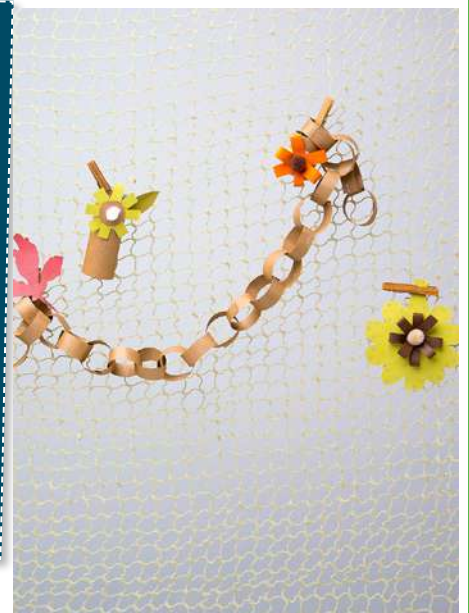

Decorative Nylon Fish Net

119854 6 x 1.8m Natural $41.95