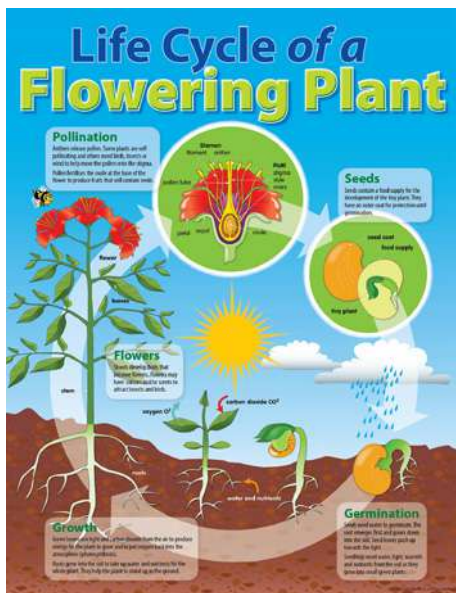

Life Cycle Poster

128443 Plant $9.95
Laminated posters are suitable for use with a Whiteboard pen. Size: 42 x 55cm