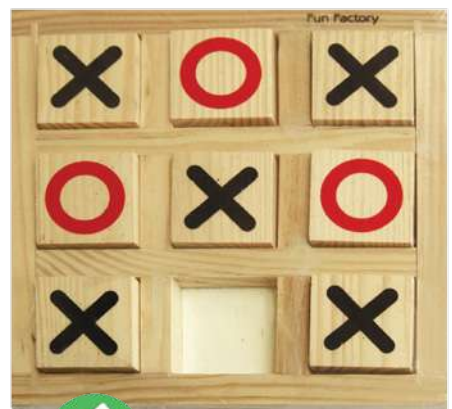

**Tuzzles Fish Race Game**

**132659** ..... \$99.95  
A game for up to 6 children teaching colour and shape recognition as well as turn taking, as players co-operatively help each other find their fish the quickest way home to the safety of the coral. The game relies on the co-operation of all the players to function, it is the fish that win or make it home first, not any one player. This makes the game fair and fun for everyone involved from start to finish. Made of durable Vinyl material. Game also includes 2 Game spinners, 6 fish and game instructions. Size: 60 x 40 x 19cm

**Tuzzles Wooden Games**

**132661T Set of 6** ..... \$439.95  
Age: 3+ yrs

**Tuzzles Magnetic Environmental Fishing Game**

**132661** ..... \$119.95  
Teach children about looking after our environment with this beautiful cooperative fishing game. A game with simple rules. Children must remove all the rubbish from the waterway to complete their puzzle, before they can catch their fish. All wooden. No screws, walls slide securely together. Size: 40 x 30 x 27cm  
Age: 3+ yrs

**Discoveroo Magnetic Fishing Game**

**144156** 32cm ..... \$24.95  
A great motor skills development game with six numbered sea creatures with magnets, to catch with your authentic 30cm rod and reel. Comes in a very handy wooden box with clear plastic lid for easy storage. Age: 3+ yrs