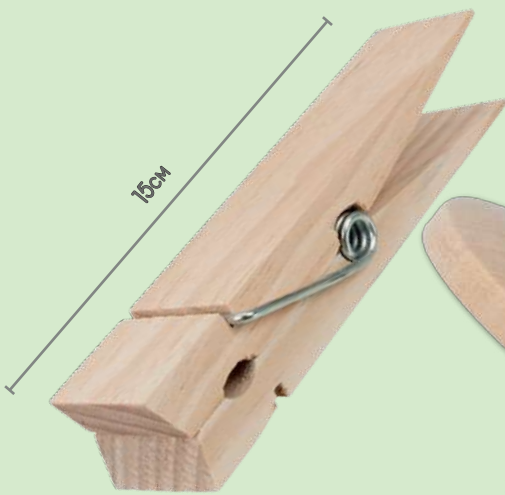

**Wooden Buttons Assorted**

**114692** 50pcs ..... \$8.95  
 Natural buttons made in both light and dark stained wood. Comes in assorted sizes of 20mm, 30mm and 35mm.

**Natural Coloured Bulk Buttons**

**114704** Jar 600g ..... \$19.95  
 Assorted natural colours and sizes. Fantastic to add to any craft project with added appeal of teaching about colour and sizes. Size: 8 to 34mm Age: 3+ yrs