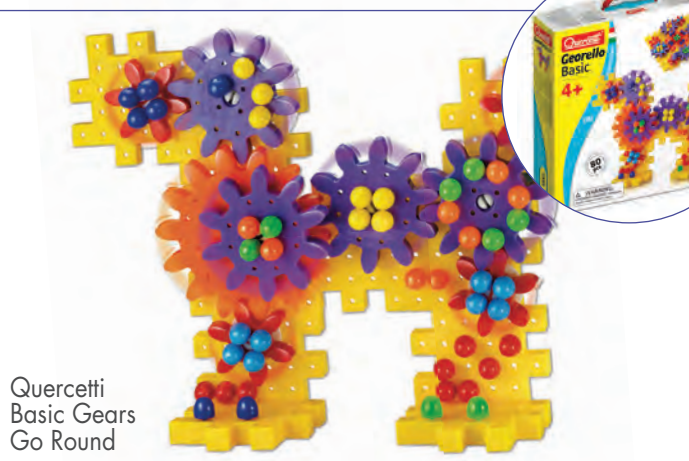

Quercetti Basic Gears Go Round

131654 80pcs..... $29.95

Learn about cause & effect and simple principles of mechanics. First build a base by interlocking the plates. Then, use connectors and attach the gears to form a chain reaction. Decorate your creation with the coloured pegs and turn the handle to set everything in motion. Size: pcs 3 to 12cm Age: 3+ yrs