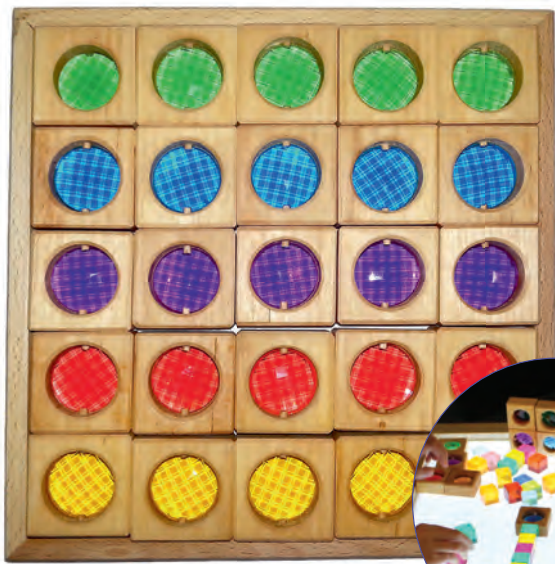

SET B

Bauspiel Transparent Windows

* 136771 25pcs..... $154.95

25 transparent blocks, each encased in a timber surround featuring five colours, are a great light panel resource for discovering light and colour. When looking through the windows by hand, the world is multiplied with a kaleidoscope effect and very exciting. Can also be used in conjunction with other Bauspiel items, like X Shape Blocks (code 136772) and the Stacking Grid Blocks (code 136774 and 136776). Size: 28.5 x 28.5 x 2.5cmH Age: 3+ yrs