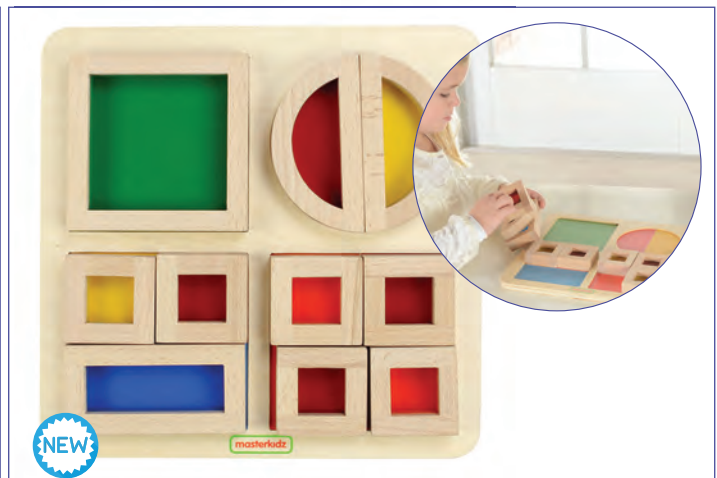

Masterkidz Rainbow Block & Fraction Set

* 133593 11pcs..... $59.95

A set of sturdy and chunky wooden rainbow blocks in different transparent colours. Children can make different constructions out of imagination while enjoying seeing the world through the blocks in different colours. Made of sustainable European Beech wood. Size: 28 x 28cm Age: 2+ yrs