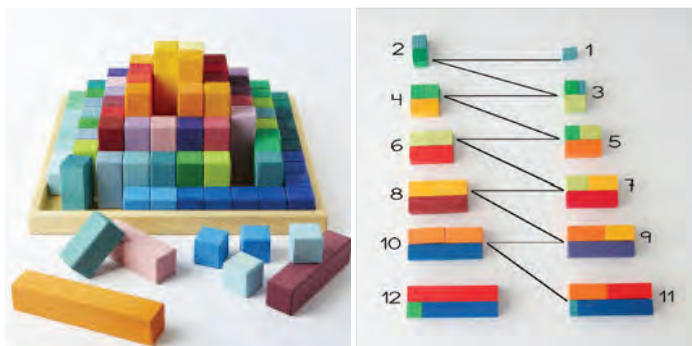

Grimm's 100 Step Counting Blocks

139918 100pcs..... \$229.95

These educational Stepped Blocks are sturdy, vibrant, and pleasing to the touch. The vivid colours and precise dimensions will make the mathematical world of counting, fractions and decimals seem like an exciting adventure. The pieces may also be utilised in everyday, imaginative block-play, so this toy will grow with your child from early childhood through the primary schooling years. Size: 23 x 23 x 11cmH Age: 12+ mths

Grimm's Circle Coloured Spiral

139949 72pcs..... \$199.95

This circle puzzle from Grimm's is fascinating both visually and cognitively. There are 72 bright rainbow coloured pieces that can be used to form the puzzle inside the wooden base frame. The blocks can also be used for free play. The pieces are made from Alder wood. Size: 38cm Dia Age: 4+ yrs