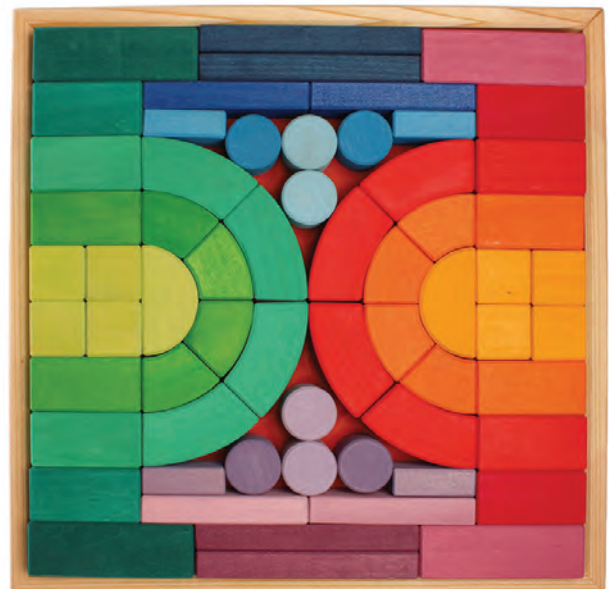

139922 62pcs $239.95
Even little master builders realise the fascination of Romanesque architecture with its self supporting round arcs and bulky Stonework of great churches, castles or city walls. This can be used to create and experience worlds of the middle ages for knights, citizens, lords and farmers. Size: 45 x 45 x 4cmH Age: 3+ yrs