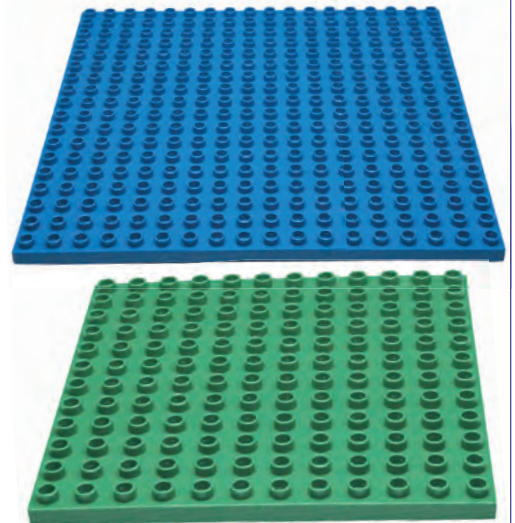

COKO Base Plate

132575 Large for Standard COKO Bricks... $3.75
20 x 20 stud base plate for COKO bricks. Colours may vary. Size: 16 x 16cm