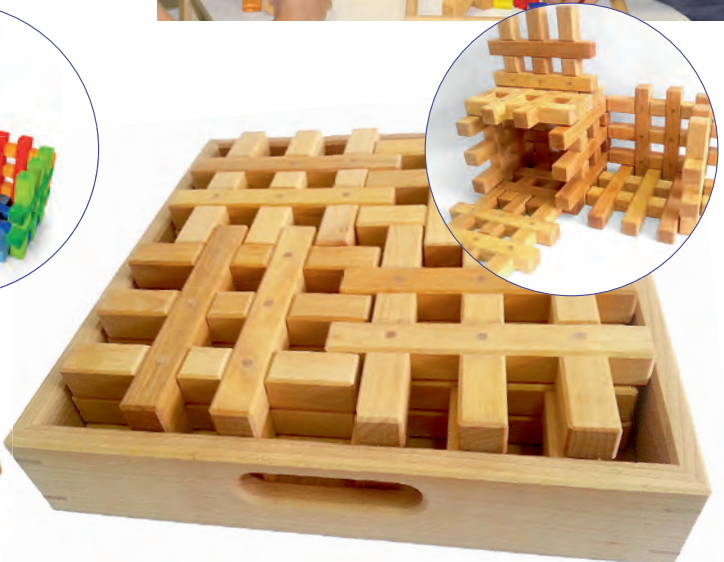

Bauspiel Construction

“Bauspiel” meaning Building Game is a German manufacturer of high quality wooden toys known for their great workmanship. All timber edges are polished and pleasant to touch, while colours are strong and vibrant. All Bauspiel wooden products are made from native timber, mainly Beech, Alder and Linden. The colour ingredients used, comply with EU standard 71 and are non-toxic. The different geometrical shapes of Bauspiel products allow children to learn playfully while they construct, nest in one another and stack, as the majority of Bauspiel products can be used with each other.