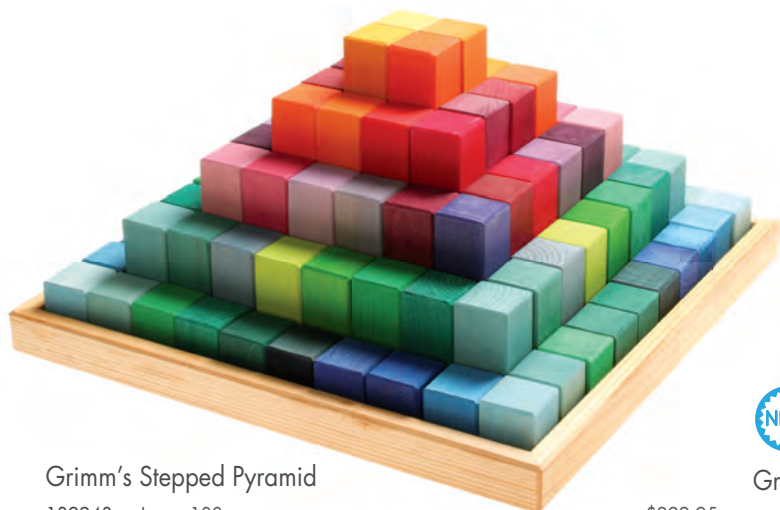

Grimm's 100 Step Counting Blocks

139918 100pcs..... \$229.95

These educational Stepped Blocks are sturdy, vibrant, and pleasing to the touch. The vivid colours and precise dimensions will make the mathematical world of counting, fractions and decimals seem like an exciting adventure. The pieces may also be utilised in everyday, imaginative block-play, so this toy will grow with your child from early childhood through the primary schooling years. Size: 23 x 23 x 11cmH Age: 12+ mths

Grimm's Circle Coloured Spiral

139949 72pcs..... \$199.95

This circle puzzle from Grimm's is fascinating both visually and cognitively. There are 72 bright rainbow coloured pieces that can be used to form the puzzle inside the wooden base frame. The blocks can also be used for free play. The pieces are made from Alder wood. Size: 38cm Dia Age: 4+ yrs