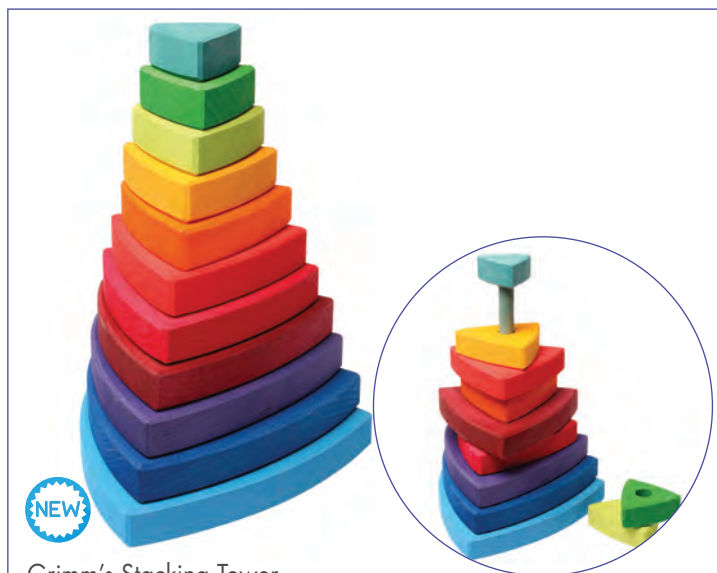

Grimm's Stacking Tower

139947 Double Rainbow 14pcs $129.95
This stacking wooden puzzle is a great versatile toy, representing the element of air. This large double rainbow tunnel can be used as bridges, tunnels, fences or small houses. Made from Alder wood in 14 pieces. Coloured with non toxic water based dyes. Size: 8 x 23 x 26.5cmH Age: 12+ mths