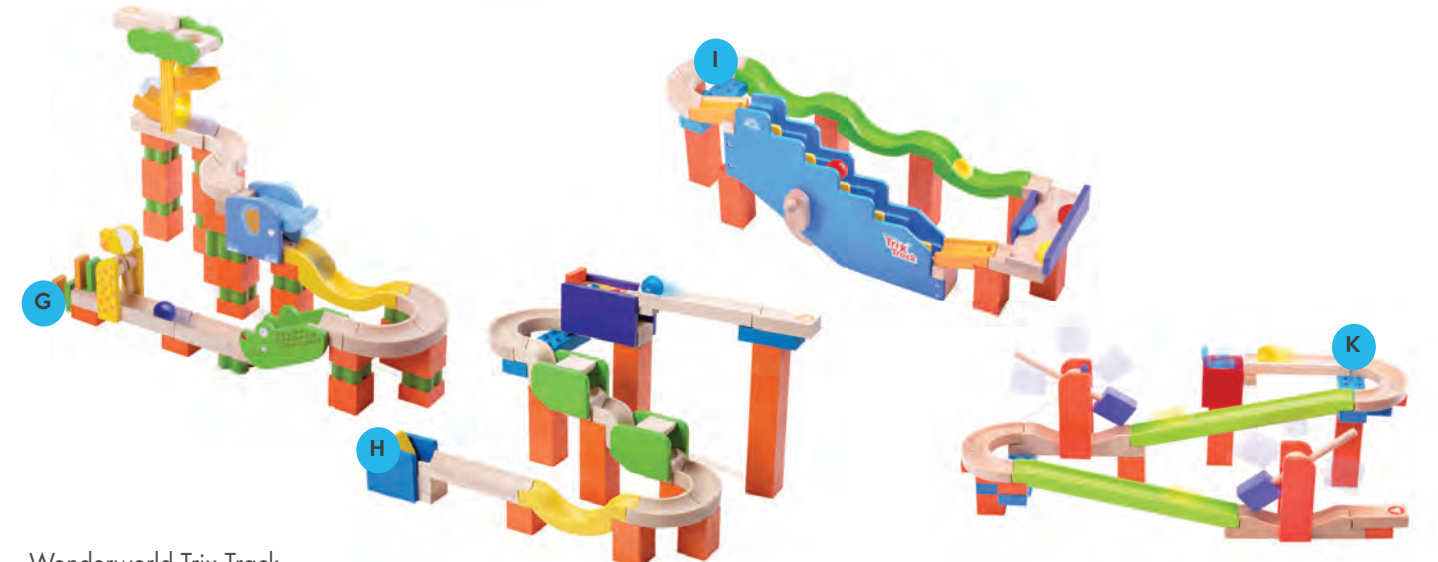

131383 Tower Launcher..... \$159.95
A portable double-sided ball and track board. With this Tower Launcher, the balls run vertically and it includes many eye-catching functions and tricks. This Tower Launcher is ideal to entertain children and for childcare and playroom play. Size: 44 x 44 x 60cmH Age: 3+ yrs

Wonderworld Trix Track

131384 Extra Balls Set of 5..... \$14.95
This set of 5 Wonderworld Trix Track wooden Wonder Fancy Balls can be combined with other Trix Track sets to create even larger tracks, more trix and endless fun. Size: 3cm Age: 3+ yrs

ENDLESS CONFIGURATIONS - ENDLESS CLASSROOM FUN!!

Wonderworld Trix Track

- G** 131385 Safari Track..... \$89.95 **I** 131387 Up Stairs Track \$89.95
A set of wooden balls and tracks that link with the safari animals. Size: 58 x 32 x 31 cm
Age: 3+ yrs Release the ball down the wavy ramp and up the stairs to complete its adventure. Size:
32cm x 41cm x 11 cm Age: 3+ yrs
- H** 131386 Magic Switcher..... \$89.95 **K** 131388 Power Booster Track..... \$89.95
Roll a Red ball into the magic box and a Blue ball will roll out and down the tracks, its
magic! Size: 48 x 31 x 26.5cm Age: 3+ yrs Swing the hammer backwards to hit the ball up the tracks. Size: 32 x 64 x 30cm
Age: 3+ yrs