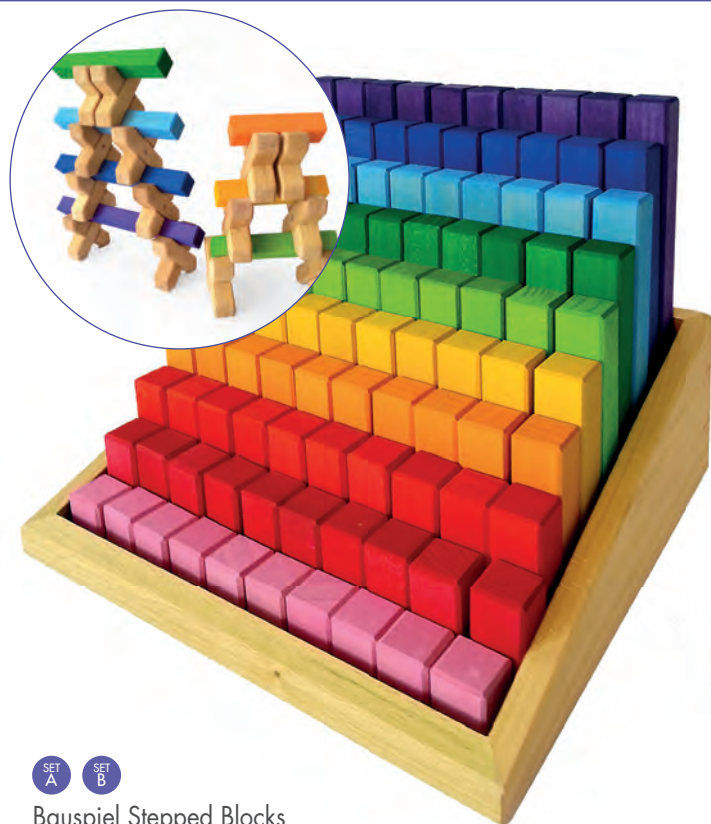

Bauspiel Wooden Corner Blocks

- * 136781 Coloured 51pcs..... \$214.95

Made from native solid Linden wood in Germany, each wooden cube consists of two equal parts (5 x 5 x 5cm), which are placed in each other. A perfect resource for stacking, building towers, fences and much more. Each cube has been dowelled twice and comes in 5 colours of 10 each. As with other Bauspiel products, these blocks can be added to other sets like the Stepped Blocks (code 136773) or Stacking Grid Blocks (code 136776) to create bigger and more imaginative constructions. Size: 29 x 29 x 5cmH Age: 3+ yrs

Bauspiel X Shape Blocks

- * 136772 Natural 48pcs..... \$324.95

An extremely versatile set of 48 building blocks with many construction and combination options with other Bauspiel products. Each 10cm X shaped block has been oiled and dowelled from Alder wood. Size: 34.5 x 33.5 x 9cmH Age: 3+ yrs