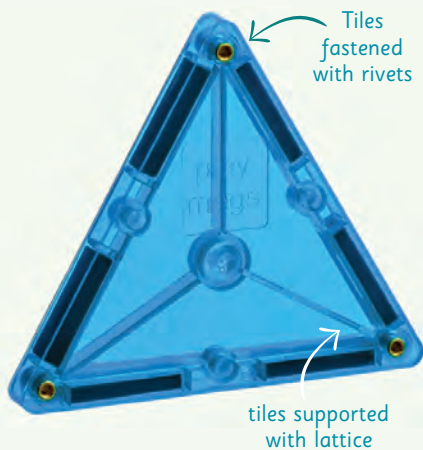

Playmags

Playmags building blocks are unique, the magnets attract on all sides and even when flipped around. Children will effortlessly learn through creative play about geometric shapes, symmetry, architecture and basic math concepts such as counting, addition and subtraction through manipulation of the colourful pieces.

Playmags Magnetic Building Blocks

133967 100pcs..... $229.95

133969 150pcs..... $299.95
Size: 7.5 to 19cm Age: 3+ yrs