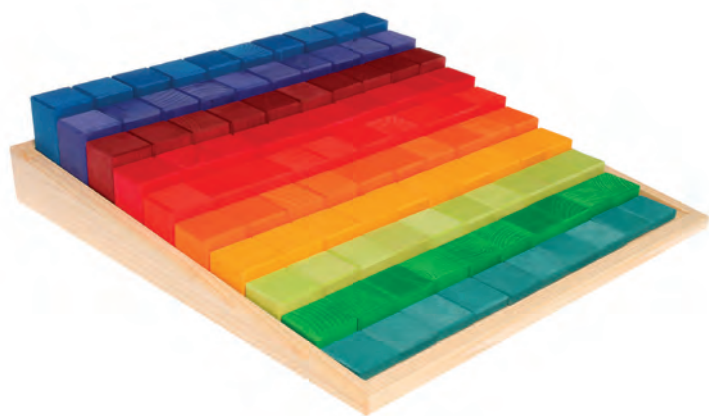

Grimm's 100 Step Counting Blocks

139918 100pcs..... $229.95

These educational Stepped Blocks are sturdy, vibrant, and pleasing to the touch. The vivid colours and precise dimensions will make the mathematical world of counting, fractions and decimals seem like an exciting adventure. The pieces may also be utilised in everyday, imaginative block-play, so this toy will grow with your child from early childhood through the primary schooling years. Size: 23 x 23 x 11cmH Age: 12+ mths

Grimm's Circle Coloured Spiral

139949 72pcs..... $199.95

This circle puzzle from Grimm's is fascinating both visually and cognitively. There are 72 bright rainbow coloured pieces that can be used to form the puzzle inside the wooden base frame. The blocks can also be used for free play. The pieces are made from Alder wood. Size: 38cm Dia Age: 4+ yrs

Grimm's Stepped Pyramid

139948 Large 100pcs..... $299.95

Children will have a great time stacking, arranging and building with this set of 100 modular cubes. Just as importantly, in the process of play they'll be introduced to such mathematical concepts as counting by multiples, proportion, sequencing, addition, subtraction, multiplication and even decimals. Learning has never been so much fun. Each block is 4 x 4cm thick and range in length from 4cm to 20cm. Frame is 44.5cm square. Age: 3+ yrs

Grimm's Stepped Pyramid

* 140158 Small 100pcs..... $99.95