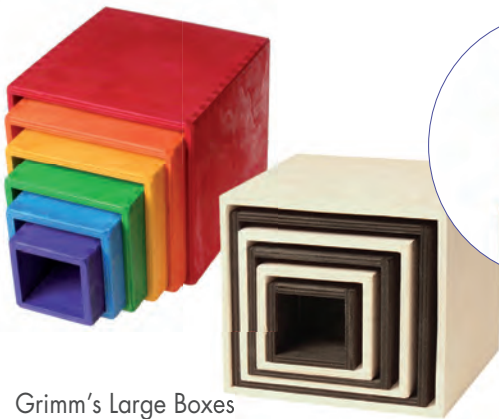

Grimm's Large Boxes

139941 Rainbow 6pcs..... $139.95
140150 Monochrome 6pcs..... $139.95

The set of boxes is a versatile toy for children. Can be stacked, sorted by size and colour. Build with them, use as a house or car port or collect treasures. Size: 15 x 15 x 15cmH Age: 0+ mths