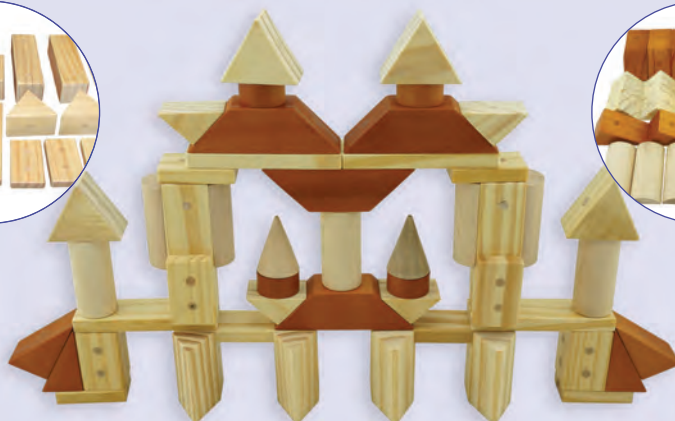

Playmags

Playmags building blocks are unique, the magnets attract on all sides and even when flipped around. Children will effortlessly learn through creative play about geometric shapes, symmetry, architecture and basic math concepts such as counting, addition and subtraction through manipulation of the colourful pieces.

Playmags Magnetic Building Blocks

133967 100pcs..... \$229.95

133969 150pcs..... \$299.95
Size: 7.5 to 19cm Age: 3+ yrs

Magnetic Wooden Construction

124450 Blocks 30pcs..... \$79.95

The 30 wooden pieces in a variety of shapes contain magnets which are covered by wood giving a clean and natural look to each block. Size: 4-10cm Age: 3+ yrs

124452T Blocks & Shapes Set 60pcs..... \$159.95

Encouraging imaginative play through design and construction, these magnetic blocks also teach children about magnets and shapes. The magnets are covered by wood giving a clean and natural look to each block. This set includes both the 30 piece Blocks set and the 30 piece Shapes set. Size: 3-10cm Age: 3+ yrs