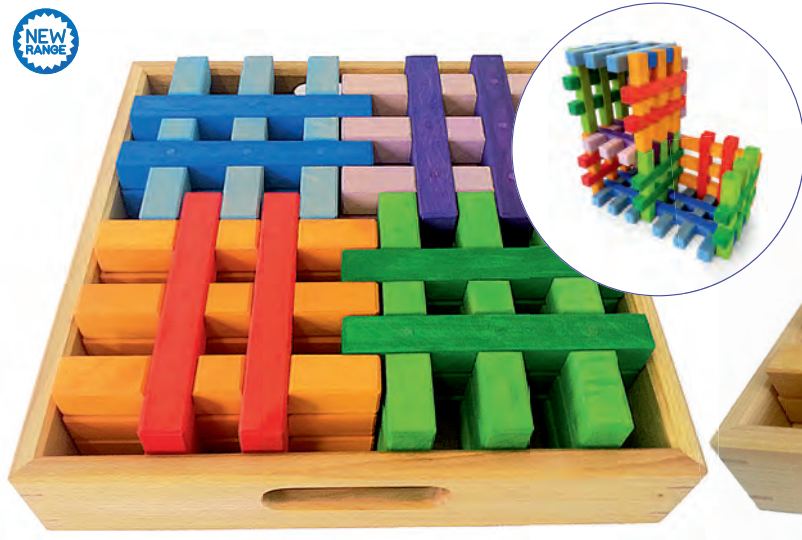

Bauspiel Construction

“Bauspiel” meaning Building Game is a German manufacturer of high quality wooden toys known for their great workmanship. All timber edges are polished and pleasant to touch, while colours are strong and vibrant. All Bauspiel wooden products are made from native timber, mainly Beech, Alder and Linden. The colour ingredients used, comply with EU standard 71 and are non-toxic. The different geometrical shapes of Bauspiel products allow children to learn playfully while they construct, nest in one another and stack, as the majority of Bauspiel products can be used with each other.