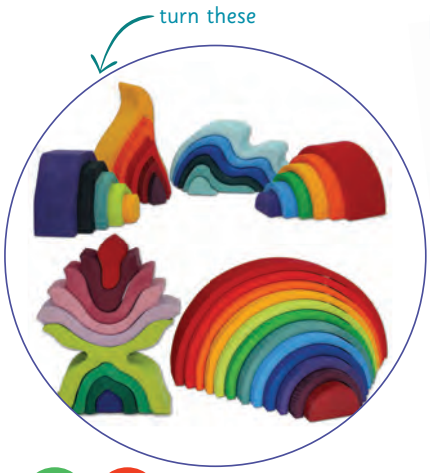

turn these INTO THIS