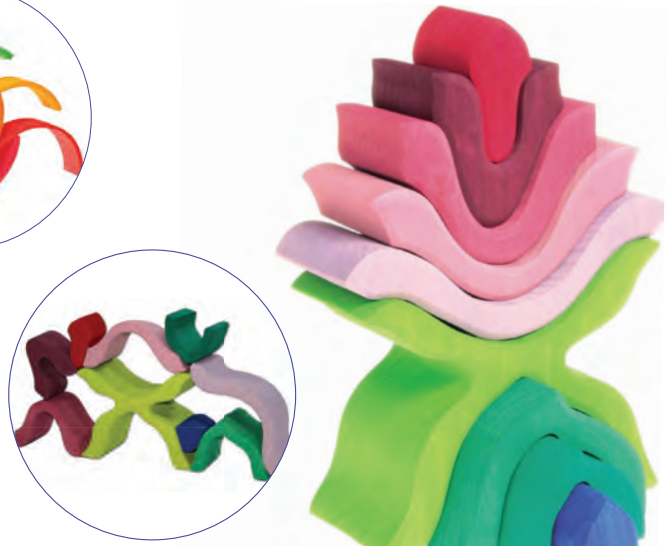

Grimm's The 4 Elements

139932 Rainbow 6pcs..... $59.95
Size: 17 x 7 x 10cmH Age: 0+ mths
139933 Waves 6pcs..... $59.95
Size: 22 x 6 x 10cmH Age: 0+ mths
139934 Fire 5pcs..... $59.95
Size: 12 x 6 x 17cmH Age: 0+ mths

139935 Cave 5pcs..... $59.95
Size: 15 x 6 x 11cmH Age: 0+ mths
139935T Set of 4..... $219.95
Set of 4 Stacking wooden puzzles, made using Alder hardwood, representing the 4 elements - Rainbow = Air, Waves = Water, Fire = Fire and Cave = Earth. Suitable for seasonal table decorations, e.g. with dwarves or fairies. Coloured with non-toxic water based dyes. Age: 0+ mths