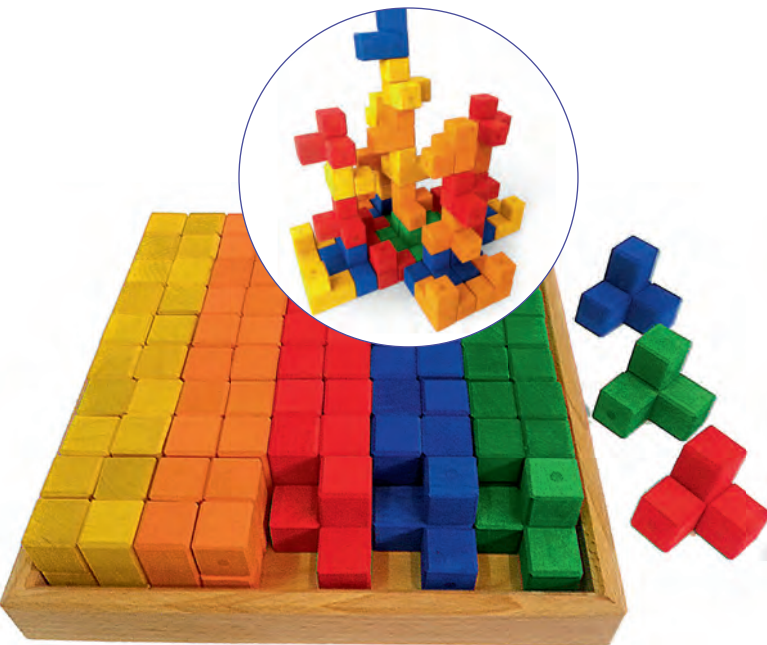

Bauspiel X Shape Blocks

- * 136772 Natural 48pcs..... \$324.95

An extremely versatile set of 48 building blocks with many construction and combination options with other Bauspiel products. Each 10cm X shaped block has been oiled and dowelled from Alder wood. Size: 34.5 x 33.5 x 9cmH Age: 3+ yrs