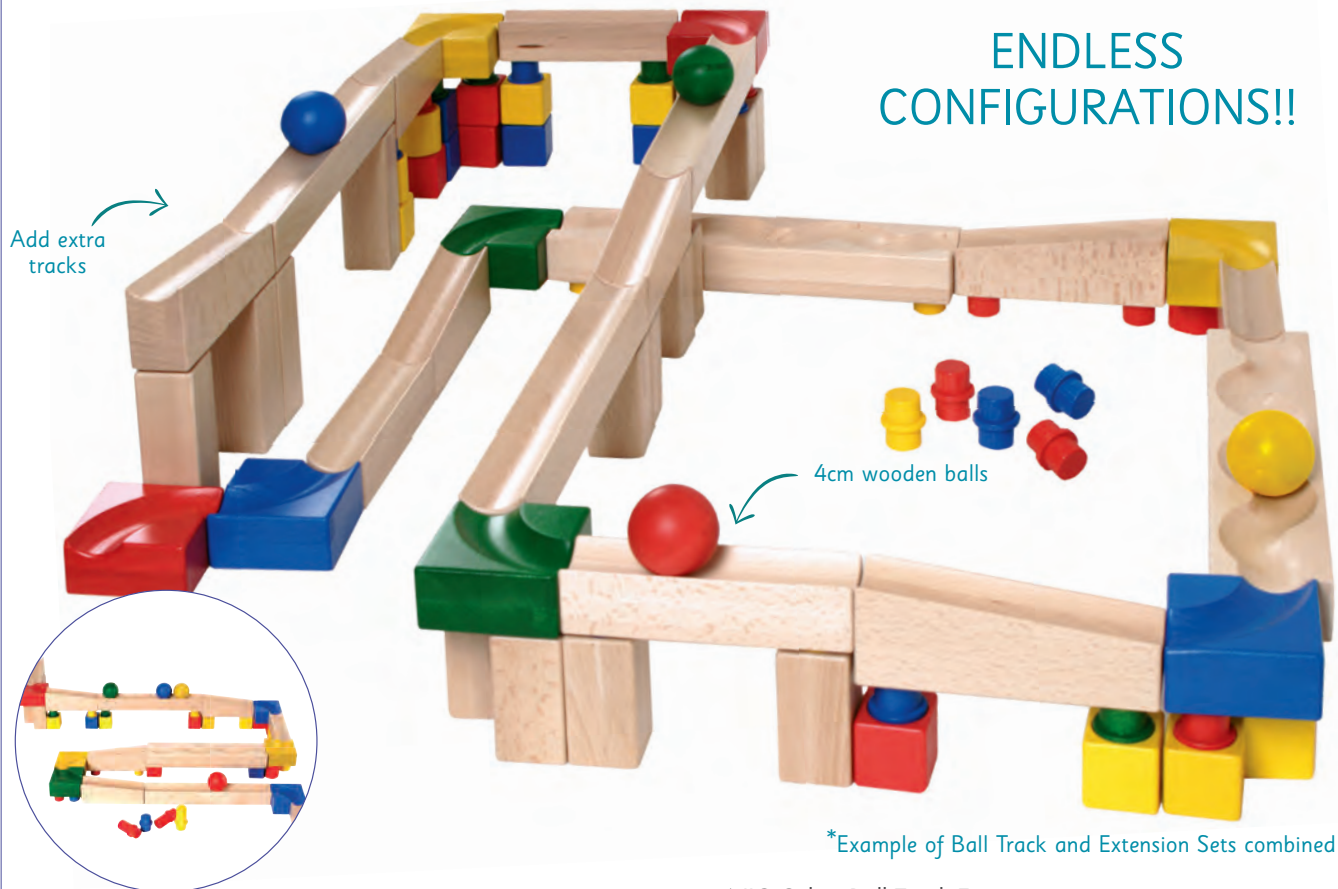

Discoveroo Mountain Roller

144153 37 x 13 x 25cmH..... \$44.95

This wooden play set teaches children about gravity and provides hours of fun. Featuring four ramps, the three large wooden balls roll down the tracks, around and through the mountain. The balls are 4.5cm in diameter. Age: 18+ mths

NIC Multi-Race 8 Track Marble Run

113726 \$259.95

A stable and sturdy wooden "marble" run by quality German toymaker NIC, made from FSC European beech wood. Ideal for young children because it has no small parts or marbles. This unique ball track/marble run has eight tracks and instead of marbles comes with two wooden people, three UFO's, two discs, one sprinter car and a motive set for decorating the discs. Each item travels down the track in a different motion and at different speeds. Size: 65 x 14 x 65cmH Age: 12+ mths

ENDLESS CONFIGURATIONS!!

*Example of Ball Track and Extension Sets combined

NIC Cubio Ball Track

113727 61pcs..... \$179.95

The Cubio Wooden Ball Run is ideal for small children with its large wooden balls, which are easy to hold and modular block units that are easy to construct into exciting and stable runs. Age: 18+ mths