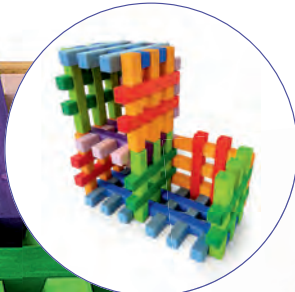

Bauspiel Construction

“Bauspiel” meaning Building Game is a German manufacturer of high quality wooden toys known for their great workmanship. All timber edges are polished and pleasant to touch, while colours are strong and vibrant. All Bauspiel wooden products are made from native timber, mainly Beech, Alder and Linden. The colour ingredients used, comply with EU standard 71 and are non-toxic. The different geometrical shapes of Bauspiel products allow children to learn playfully while they construct, nest in one another and stack, as the majority of Bauspiel products can be used with each other.