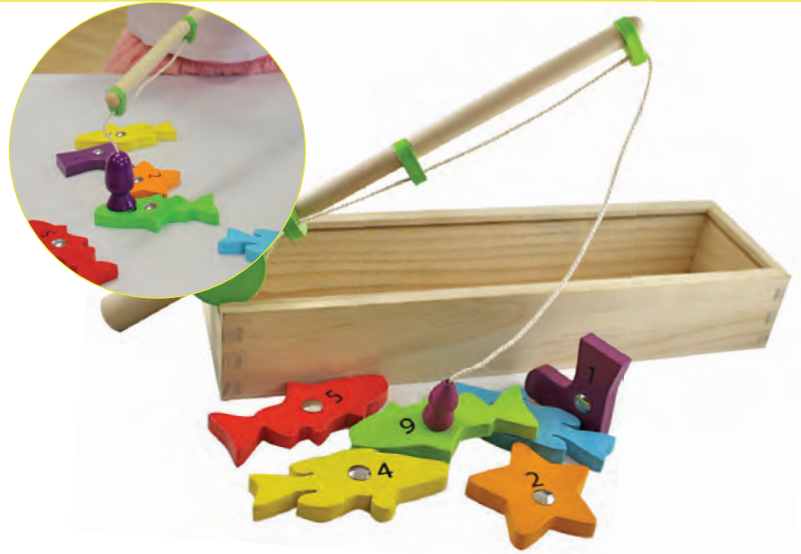

**Let's Lace the Shoes**

148048 Natural..... \$15.95  
 Simple puzzles to help children learn how to lace shoes in a fun way. Size: 15 x 8 x 2cmH

Wooden Twisting Disc Puzzle

\* 148077 10 x 15 x 25cmH..... \$31.95  
 A great wooden toy puzzle for children to develop motor skills and shape sorting. It comprises of three posts with pegs in different positions. Children will love twisting the pegs to remove them. All materials used are child-safe and non-toxic. Age: 2+ yrs

Discoveroo Magnetic Fishing Game

144156 32cm..... \$24.95  
 A great motor skills development game with six numbered sea creatures with magnets, to catch with your authentic 30cm rod and reel. Comes in a very handy wooden box with clear plastic lid for easy storage. Age: 3+ yrs