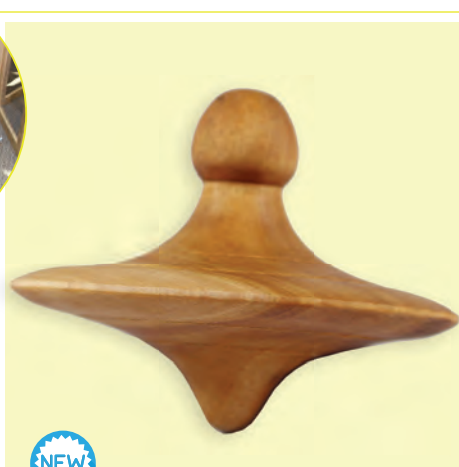

NEW

Wooden Spinning Top

* 137144 10 x 10 x 6.5cmH..... $17.95
Spinning tops are a traditional toy of many cultures and you will be amazed at how educators engage in play with these tops as much as the children. Perfect for teaching rotation and motion, these tops allow children of all ages to master the art of spinning.