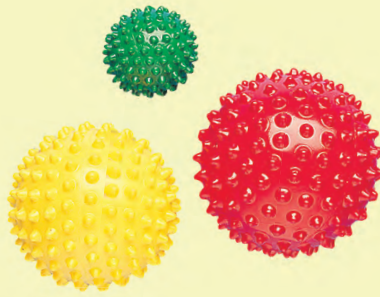

**Billy Kidz Soft Play Gross Motor Block Set**

\* 159745 15pcs..... \$679.95

A giant set of 15 large, tough vinyl covered foam blocks allowing children to construct obstacle courses to climb under, over, through shapes and build up and knock down blocks, for a fun activity. This set encourages exercise, team building, gross motor skills and muscle strength. Easy to wipe clean vinyl in lovely natural colours. The blocks range in size and shape from the cylinder at 18cm to the massive circle at 67cm.

**Billy Kidz Soft Play Activity Block Set**

\* 159735 14pcs..... \$459.95

These natural coloured soft foam blocks are great for construction, role play and creating obstacle courses. Made up of various geometric shapes and sizes, such as triangles, cylinders, squares, rectangles and arches, these easy to clean, durable vinyl covered blocks are ideal for developing positive social interactions and problem solving skills. Ranging in size from the cube at 24cm to cylinder at 71 x 24cmD.

To avoid unnecessary freight charges all balls are supplied deflated. Need a ball pump? We have you covered!

Balloon Ball Cover

116711 Rainbow ..... \$17.95

Kick 'em, throw 'em, you can even bounce them. Just one balloon and one balloon cover ensures hours of endless play. They're awesome for indoor play on a rainy day or in smaller spaces, if the cover gets grubby - just throw them in the washing machine. Age: 3+ yrs