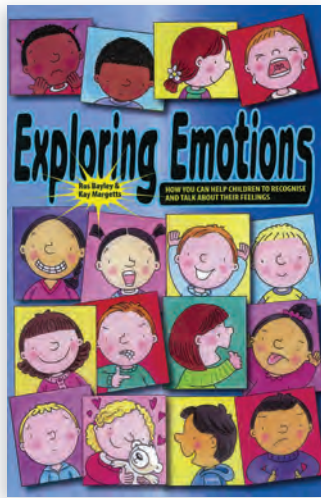

Exploring Emotions Book

136138 ..... $27.50

Assist children with exploring, recognising and discussing a wide range of human emotions. Offers suggestions for using puppets, toys, games and more. Size: 205 x 292mm