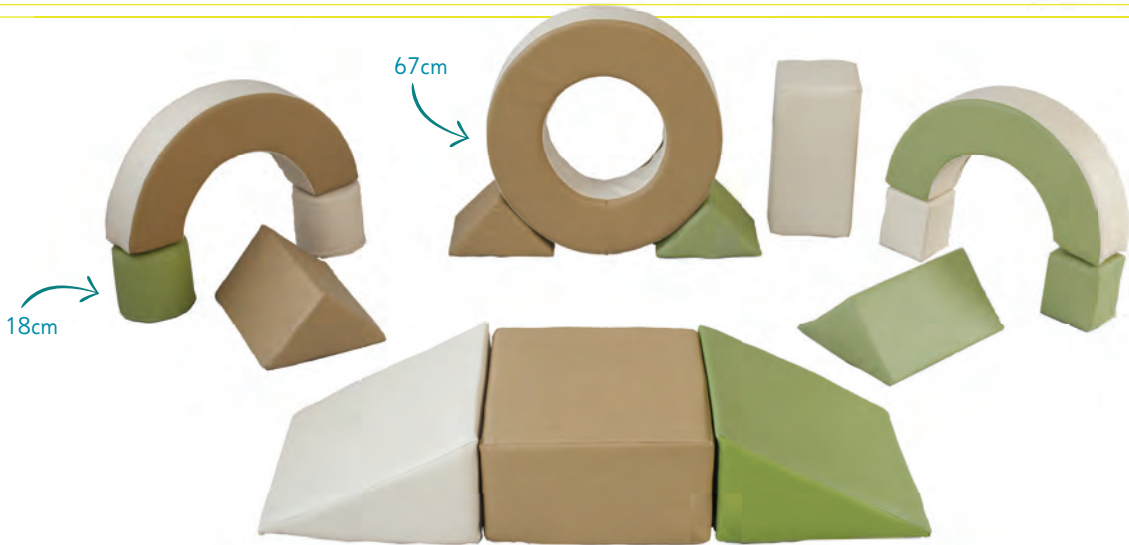

**Masterkidz Blocks & Cups**

\* 133590 Circle ..... \$119.95  
 Size: 20 x 21 x 5.5cmH Age: 2+ yrs

**Masterkidz Blocks & Cups**

\* 133591 Square..... \$119.95  
 Expertly designed to engage children in developing an understanding of sequencing, memory recall, matching, prediction, problem solving and fine motor skills. A set of 9 wooden cups in assorted colours. Made of European wood and supplied in a sturdy wooden storage box, along with instruction cards and a handy guide book. Size: 20 x 20 x 5.5cmH Age: 2+ yrs

**Set Includes**

- 2 x ramps  
(95 x 45 x 24cmH)
- 2 x cylinders  
(45 x 24cmH)
- 2 x double blocks  
(95 x 45 x 24cmH)
- 2 x single blocks  
(47 x 45 x 24cmH)
- 2 x half blocks  
(47 x 24 x 24cmH)

**Billy Kidz Soft Jumbo Block Set**

159636 10pcs..... \$799.95

In natural earthy tones, this soft jumbo block set is ideal for beginners to create their own playground climbing equipment. This builds confidence and motor skills by developing early balance and co-ordination skills at a lower height allowing less confident children to be involved, supporting collaborative group play and enhancing social interactions. The wipe-clean, vinyl covered blocks are made of thick resilient foam and provides a safe area for children to crawl and climb.

**Billy Kidz Soft Play Gross Motor Block Set**

\* 159745 15pcs..... \$679.95

A giant set of 15 large, tough vinyl covered foam blocks allowing children to construct obstacle courses to climb under, over, through shapes and build up and knock down blocks, for a fun activity. This set encourages exercise, team building, gross motor skills and muscle strength. Easy to wipe clean vinyl in lovely natural colours. The blocks range in size and shape from the cylinder at 18cm to the massive circle at 67cm.