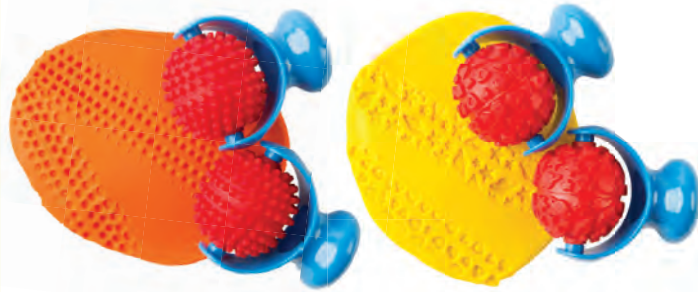

269

259

EC Palm Rollers

- 112338 Set A 2pk..... \$13.95
- 112339 Set B 2pk..... \$13.95
- Size: 70 x 89mmH

Hemispherical Pattern Stampers

Animal Pattern Rocker Stampers

- 112327 Set of 4..... \$16.95
- 112328 Set of 4..... \$16.95
- Size: 55 x 50 x 60mmH
- Size: 50 x 50 x 60mmH