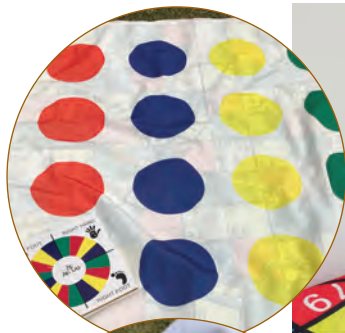

Giant Snakes & Ladders and Dots Games

* 143316 18pcs..... $139.95

Two Games in one. Snakes & ladders and Dots are both played on a giant 1.5 x 1.5 metre mat. On the Snakes & Ladders side, the race is on to reach the end square. Climb the ladders and zip to the top.. but if you land on a snake it will make you slide back down again. This game can be played from 2-8 players. On the Dots side, it will have participants in knots, literally. With a flick of the arrow you can see what's next as you keep your balance to have all your hands and feet on the mat. Left hand Yellow, keep on reaching, right foot Red. Keep your knees and elbows off the ground. Should you fall or your knee and elbows touch the mat, You are OUT. Last player standing WINS. The set includes a giant play mat (1.5 x 1.5m), 4 pins to be able to secure it to the ground. An inflatable dice (50 x 50cm), 1 wooden dice (9 x 9cm), 8 assorted coloured tokens (9cm), wooden spinning board, carry bag and a set of rules. Age: 3+ yrs