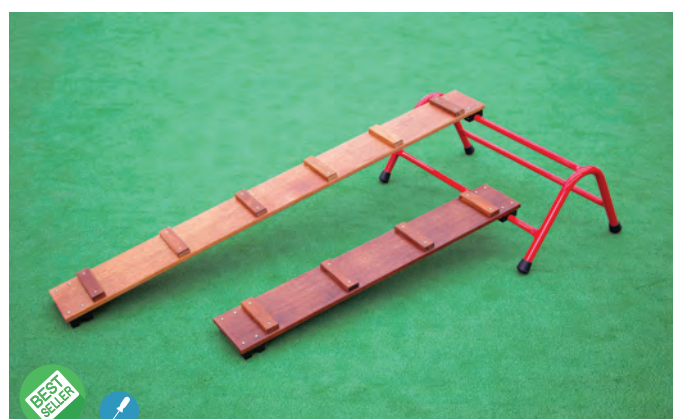

Aussie Play Walkboard

- 146268 90 x 19 x 5cmH..... \$239.95
- ◆ 146269 120 x 19 x 5cmH..... \$269.95
- 146270 180 x 19 x 5cmH..... \$319.95
- 146271 240 x 19 x 5cmH..... \$359.95

All walkboards are made from Class 1 durability Merbau hardwood, meaning the boards will last through the elements with ease. Each board comes with an exclusive cleat kit that allows the boards to be attached to all of play frames. Any equipment that may have a fall height of above 60cm requires soft fall, however we recommend softfall use with all playground equipment. Cleats require assembly. Trestle not included. Age: 18+ mths

Aussie Play Walkboard / Jouncing Board

- 146272 300 x 24 x 5cmH..... \$439.95

Slightly wider and thicker material than the standard walkboard range, the jouncing or bouncing board is designed to have some spring in it. It still uses durable Merbau timber and comes with exclusive cleats. Any equipment that may have a fall height of above 60cm requires soft fall, however we recommend softfall use with all playground equipment. Weight rated for 60kg. Cleats require assembly. Trestles not included. Age: 18+ mths

Aussie Play Cleated Plank

- ◆ 146273 120 x 19 x 7cmH..... \$299.95
- 146274 180 x 19 x 7cmH..... \$359.95

Ideal for adding an additional degree of difficulty to a standard board as children need to navigate the cleats on this plank. Can be used in a steeper position, where the cleats offer additional footing for the children to use in order to climb. Any equipment that may have a fall height of above 60cm requires soft fall, however we recommend softfall use with all playground equipment. Cleats require assembly. Trestle not included. Age: 18+ mths