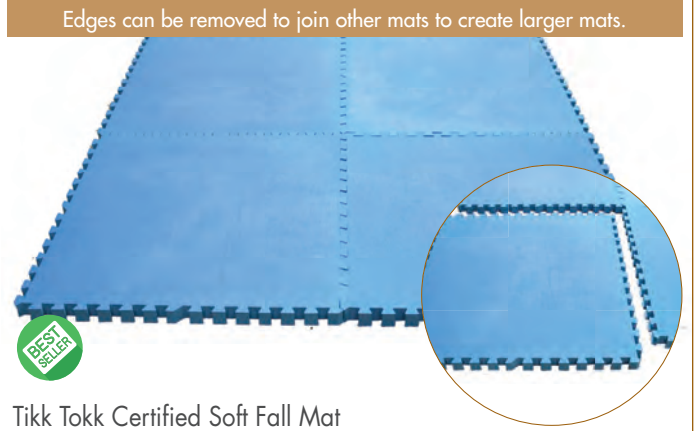

Billy Kidz Gym Mat

◆ 159634 180 x 90 x 5cmH..... \$219.95

Versatile, quality gym mat ideal for use anywhere active play happens and protection against the floor is needed. Filled with 50mm thick, shock absorbing foam with an easily cleaned heavy duty Blue vinyl cover. This Gym Mat has been tested and is compliant with AUS/NZ 4422:2016 Playground Surfacing standard and therefore can be used as soft fall under playground equipment to a fall height of 1.3m.

Billy Kidz Soft Play Mat

159635 180 x 90 x 30cmH..... \$599.95

These mats increase safety and reduce the risk of injury on landing. Can be used anywhere where there is a risk of falling. Suitable for kinder gym activities and gymnastics training when learning new skills. Colours may change subject to availability.

Billy Kidz Soft Fall Mat

146091A Avocado 100 x 100 x 5cm..... \$149.95
 146091B Light Blue 100 x 100 x 5cm..... \$149.95

When versatile soft fall is what you need, look no further! This soft fall mat is designed to be used independently as a 1m square mat or can be connected in all directions to as many mats as you need to fit your space via a strong hook and loop system. Filled with 50mm thick shock absorbing foam with an easily cleaned heavy duty vinyl cover. This Soft Fall Mat has been tested to and is compliant with AUS/NZ 4422:2016 Playground Surfacing standard and therefore can be used as soft fall under playground equipment to a fall height of 1.3m.