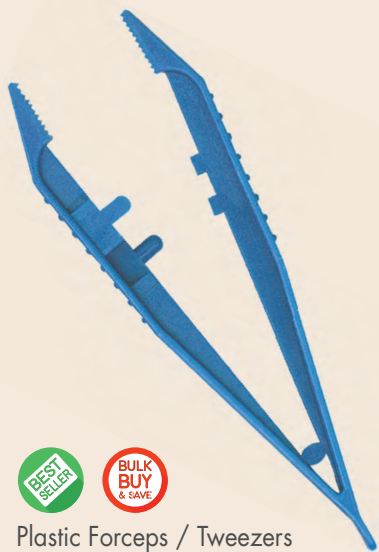

◆ 157523 11cm..... $0.90
Bulk Buy & Save: 10 or more - each $0.80
Ideal for picking up small items unable to be picked up by fingers. Can also be used for science projects.