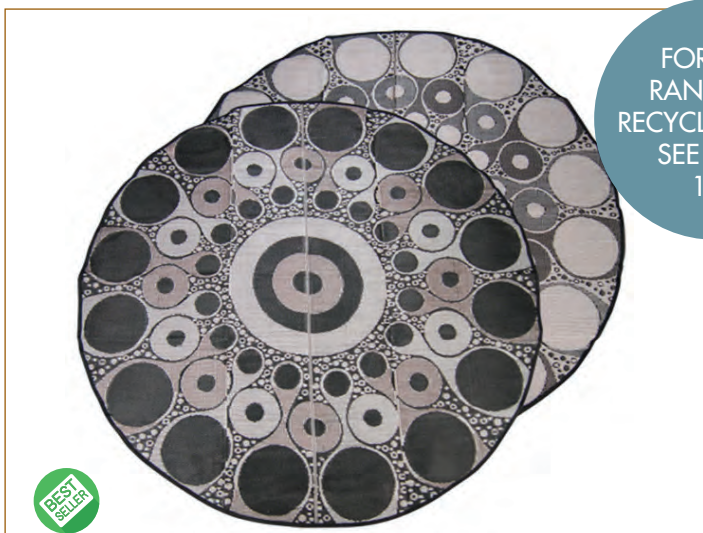

Recycled Large Mat Aboriginal Design

- 146526 "Reconciliation" Brown/Black/White $169.95

"Reconciliation" is a piece that symbolises partnerships and working together to create positive change. The inner concentric circles and outer circles represent community and organisations, with the layered dot work symbolising people coming together. Size: 3m

FOR FULL RANGE OF RECYCLED MATS SEE PAGE 146