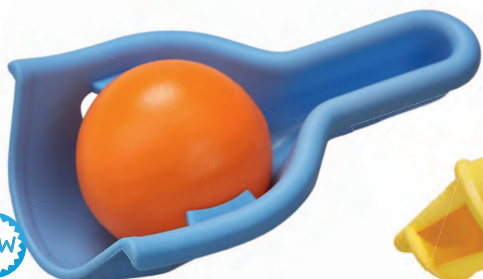

Haba Sand Drill

NEW

Haba Sand Ball Track Shaper

* 149211 2pcs..... $15.95

This great sand toy is perfectly sized for little hands. Use the tool to create new tracks, over and over again in the sand. Add the ball and you have an on the go ball track. Wash the tracks away and create a new design for brand new fun. Size: 18.5 x 9.2 x 5cmH Age: 3+ yrs