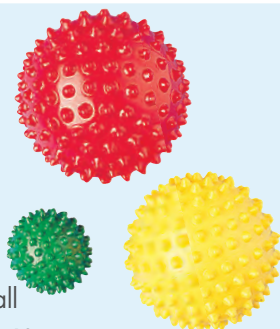

Spike Ball

139815 10cm..... $6.95
139814 15cm..... $8.50
139816 20cm..... $9.95

These quality sensory spike balls offer endless play and therapy opportunities, whilst also developing gross motor skills.