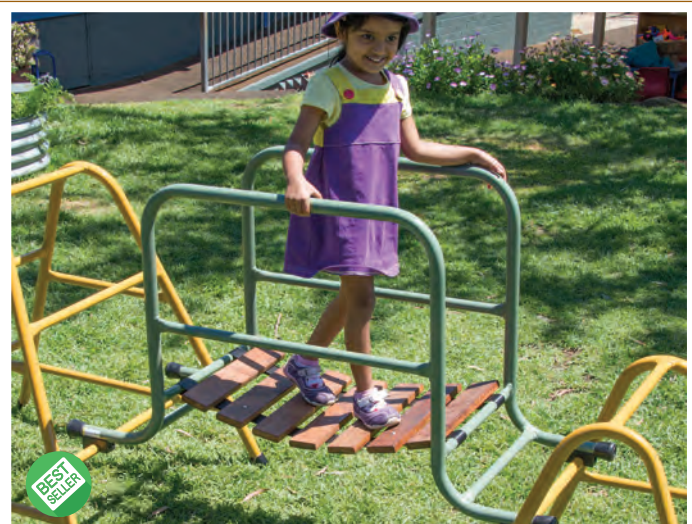

Aussie Play Swirly Curl

146243 \$369.95
 Concave and convex curves provide a fun way to climb. Trestle not included. Size: 100 x 36 x 38cmH Age: 3+ yrs

Aussie Play Hooper Dooper

146244 \$509.95
 Great for hand eye coordination, this piece will give their gross motor skills a good workout as children climb over the Hooper Dooper. Trestle not included. Size: 150 x 40 x 35cmH Age: 3+ yrs

Aussie Play Gap Walker

146251 \$549.95
 A slightly less challenging crossing. This item uses recycled heavy grade plastic platforms on a curved aluminium frame with grab handles. Trestles not included. Size: 139 x 31 x 41cmH Age: 3+ yrs

Aussie Play Jungle Bridge

◆ 146245 \$549.95
 A bridge that sways, bounces and wobbles. Large handrails provide a safe grip for the kids as they cross the hardwood timber bridge. Trestles not included. Size: 125 x 48 x 72cmH Age: 3+ yrs

Aussie Play Large Jungle Bridge

★ 146293 \$649.95
 A larger version of the Jungle Bridge, now at a gigantic 1.2m long, this bridge is a full 0.5m longer than the standard Jungle Bridge. A timber bridge that sways, bounces and wobbles with large handrails for a safe crossing! Trestles not included. Size: 165 x 45 x 65cmH Age: 2+ yrs