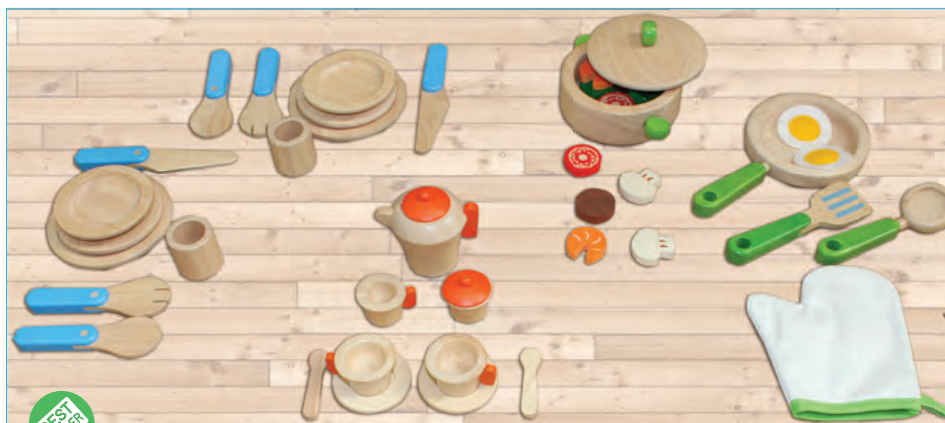

Chopping Board Set

* 148083 2pcs..... \$19.95

Made from tree branches and natural timber, this is an ideal set for children to safely learn to cut and chop. It also develops hand-eye coordination and imagination skills, and pairs well with many kitchen play sets. The chopping board measures 15 x 20 x 1.5cmH and the knife is 20cmL. Age: 3+ yrs

137083 Small 6.5 x 6.5cmH..... \$11.95
 ◆ 137084 Medium 8.5 x 7cmH..... \$13.95
 137085 Large 12 x 7cmH..... \$23.95
 137085T Set of 3..... \$47.95

Mortar & pestles combine a child's love of deconstruction, imagination, experimentation and sensory play. Children can use fresh or dried herbs to create their own potions, spells or concoctions. Hand carved from wood they are long lasting, food safe and perfect for smaller children.

Bamboo Tea Strainer

137097 \$13.95

Can be used to strain Petal Perfume and Mud kitchen concoctions. This is an open ended resource for a home corner, a kitchen set up or even as a perfect provocation piece. Size: 17 x 8 x 7cmH