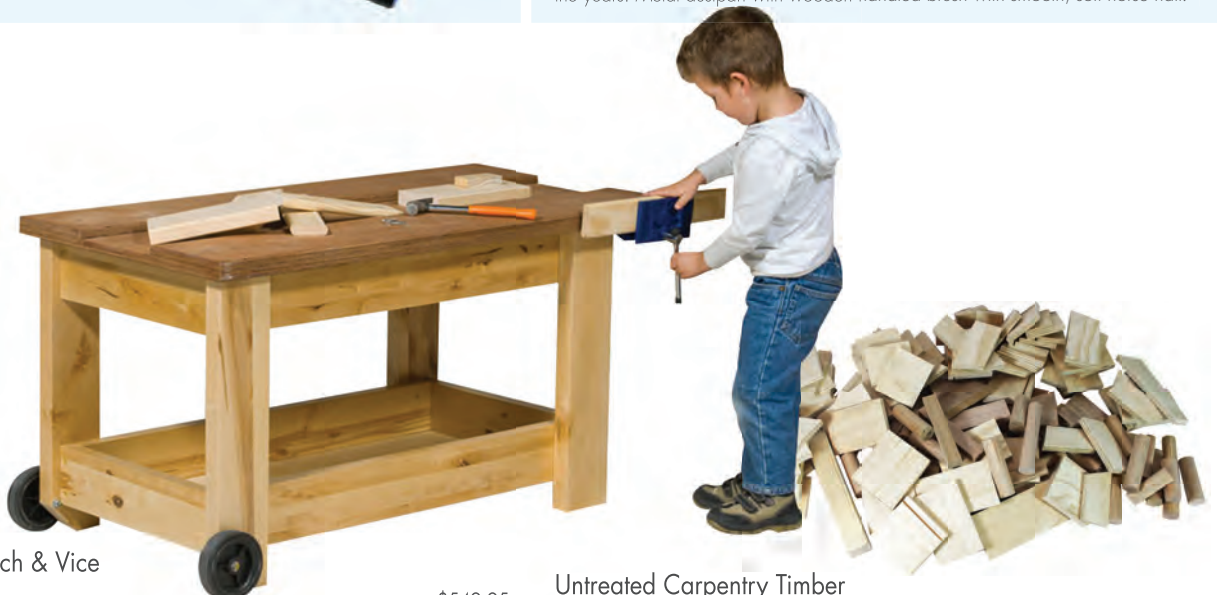

A popular high quality dust brush and metal dust pan set, perfect little set for children who love to help and suitable for imaginative play. Beautiful quality made to last through the years. Metal dustpan with wooden handled brush with smooth, soft horse hair.