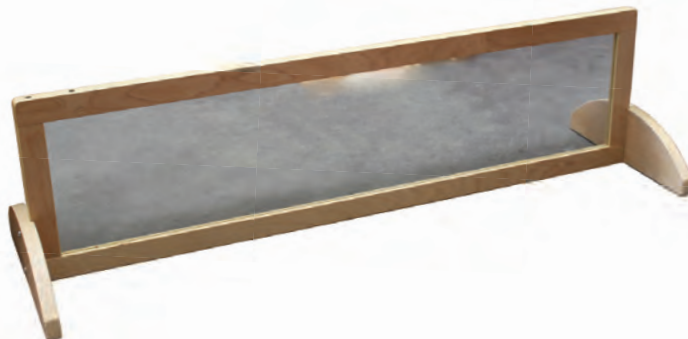

Polyester Scarf

116489 Blue Lion 105 x 180cm \$14.95
 116491 Grey/White/Tan 105 x 180cm... \$14.95

Birch Dress Up Station

159511 \$439.95
 159511T with Castors & 3 Baskets \$479.95

Solid Birch ply timber Dress Up Station with acrylic mirror at one end. 8 Double hooks & 5 holes for coat hangers. Comes complete with three large seagrass baskets for storage of all your costumes and dress-up accessories. Storage baskets can also be placed on the top of this unit for extra storage if needed. Size: 107 x 43 x 104.5cmH

Billy Kidz Birch Three Way Large Mirror

* 159732 \$299.95
 Size: 230 x 2 x 75cmH

Billy Kidz Birch Kindy/Floor Mirror

135618 \$189.95
 Free standing and shatter proof Birch plywood mirror, can be used as a cheval dress up mirror and also as a low toddler mirror. Perfect for children to dress up in front of and also capture toddlers' interests. When horizontal 124 x 40 x 33cmH or 35 x 40 x 124cmH when vertical.