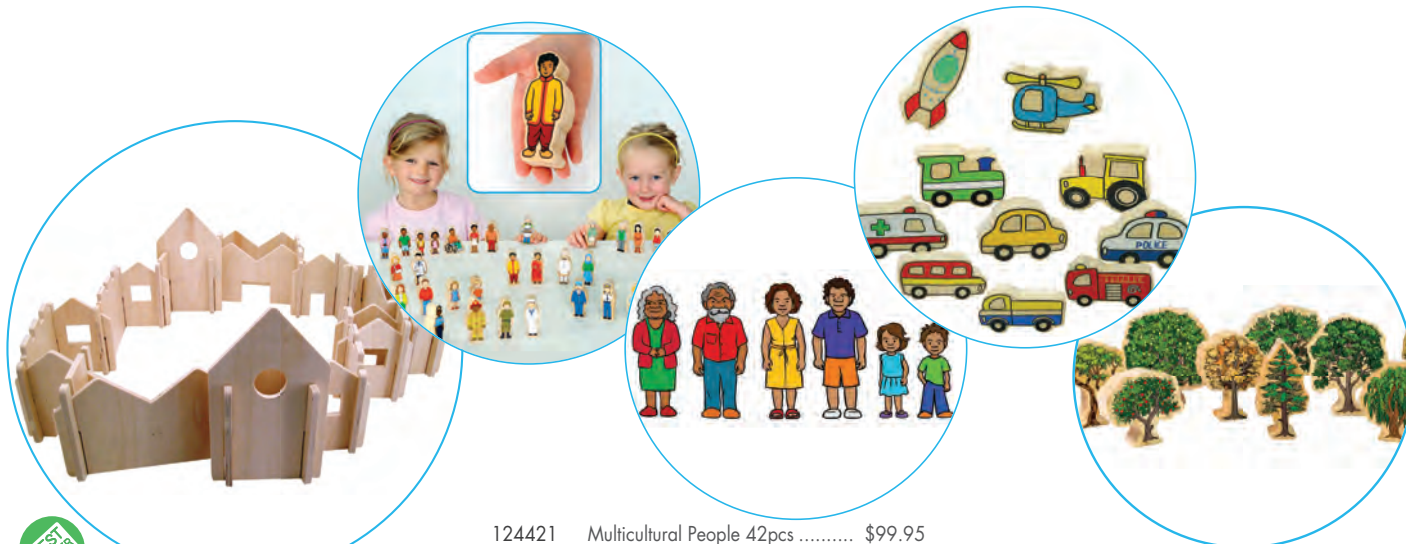

The Happy Architect

- 124430 Natural Wood 28pcs $99.95
  A puzzle and building set all in one. Made with sturdy plywood and pieces are between 15 & 25cmH. Age: 2+ yrs

124421 Multicultural People 42pcs $99.95

Represents the diversity of an Australian community. Screen printed for durability on both sides. 2cm thick. Size: 6 to 8cmH Age: 12+ Mths

124422 Aboriginal People 6pcs $18.95

Create discussions about Aboriginal culture with 6 members of an indigenous family. 2cm thick. Size: 6 to 8cmH Age: 12+ Mths

124424 Vehicles 10pcs..... $89.95

All vehicles are made from 3cm thick wood and average 16cm in length. Size: 8 to 13cmH Age: 12mths+

124426 Australian Trees 10pcs..... $94.95

10 Australian trees with illustrations screen printed for durability. All pieces are a chunky 3cm thick to suit little fingers. Size: 10 to 14cmH Age: 12mths+