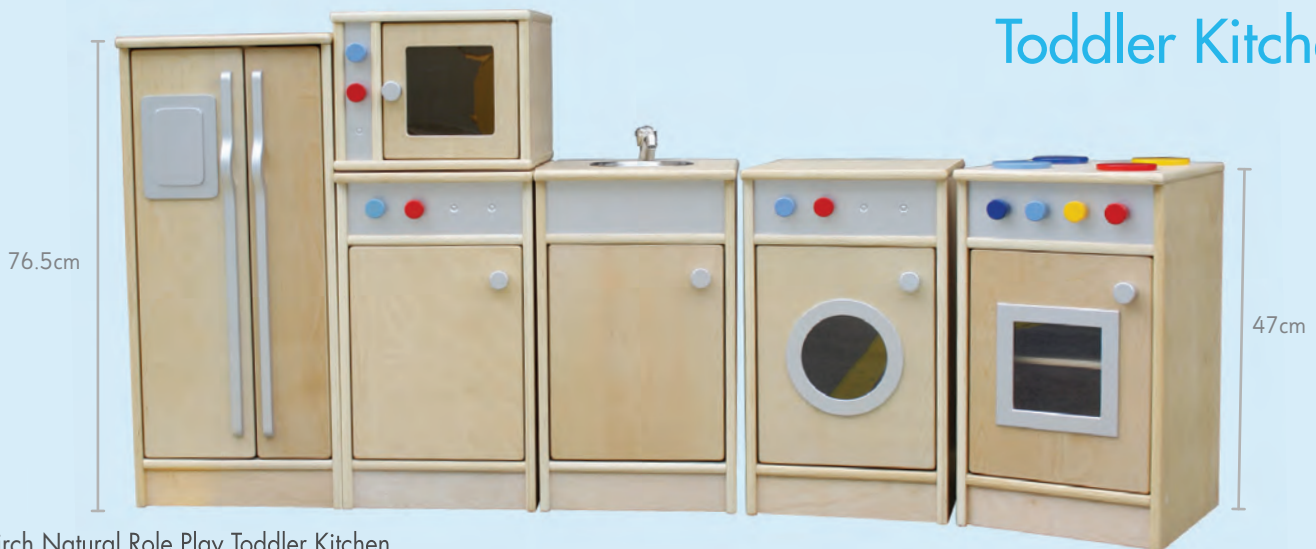

Fully Assembled

Preschool Kitchen

Birch Natural Role Play Preschool Kitchen Set

◆ 159518T 6pcs..... \$999.95

Preschool size set includes Cooktop/Oven, Microwave, Fridge/Freezer, Dishwasher, Sink Unit and Washing Machine.

- 159513A Cooktop/Oven..... \$199.95
Size: 36 x 40 x 62cmH
- 159514A Microwave..... \$129.95
Size: 36 x 40 x 28cmH
- 159515A Fridge/Freezer..... \$249.95
Size: 40 x 40 x 85cmH

- 159516A Dishwasher..... \$199.95
Size: 36 x 40 x 62cmH
- 159517A Sink Unit..... \$199.95
Size: 36 x 40 x 62cmH
- 159518A Washing Machine..... \$199.95
Size: 36 x 40 x 62cmH

Toddler Kitchen

Birch Natural Role Play Toddler Kitchen Set

159608 6pcs..... \$949.95

This range has been thoughtfully designed to maximise the benefits of pretend play. Toddler size. Set includes Cooktop/Oven, Fridge/Freezer, Dishwasher, Sink Unit, Washing Machine and Microwave. All items are delivered assembled.