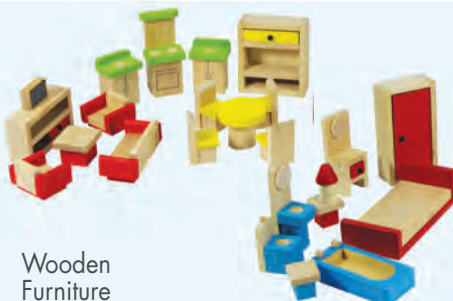

Wooden Furniture

135460 Set of 5 Rooms $34.95
The complete set of dolls house furniture: Features 5 room settings in solid wood. Kitchen, bathroom, bedroom, living room & lounge room. Detailed finish and colourful decor. Suits most wooden doll houses. Size: 2 to 13cm