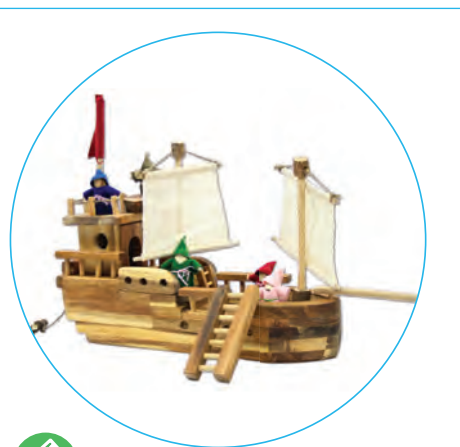

Natural Lichee Doll's House

140051 \$199.95

A natural wooden Doll's house made from recycled timber, which is ideal for imaginative play. People & furniture included, providing children with a wide range of play activities & learning skills. Size: 40 x 40 x 54cmH

Natural Lichee Gnome House

140062 \$319.95

A natural large gnomes house which comes complete with furniture & people. Size: 65 x 34 x 48cmH

Natural Lichee Pirate Ship

◆ 140060 \$159.95

A natural wooden pirate ship, made from natural recycled timber, which is ideal for imaginative play. Comes complete with ladder & people. Size: 45 x 15 x 22cmH