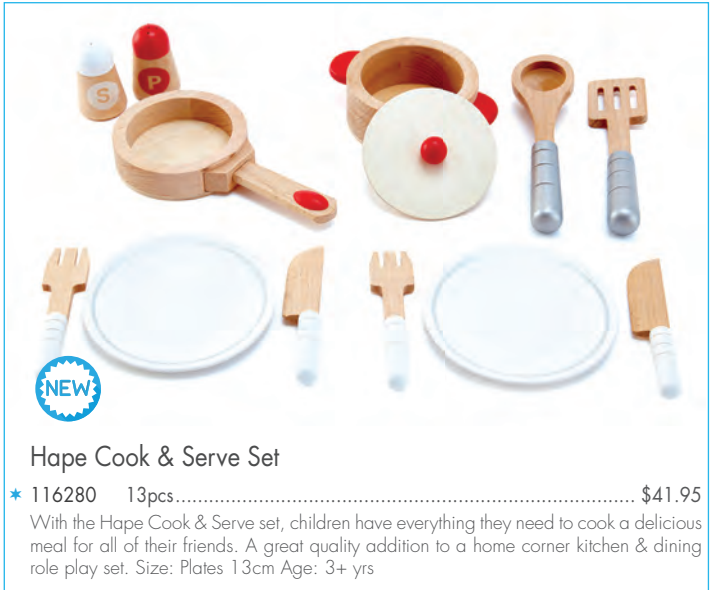

Hape Cook & Serve Set

* 116280 13pcs..... $41.95

With the Hape Cook & Serve set, children have everything they need to cook a delicious meal for all of their friends. A great quality addition to a home corner kitchen & dining role play set. Size: Plates 13cm Age: 3+ yrs