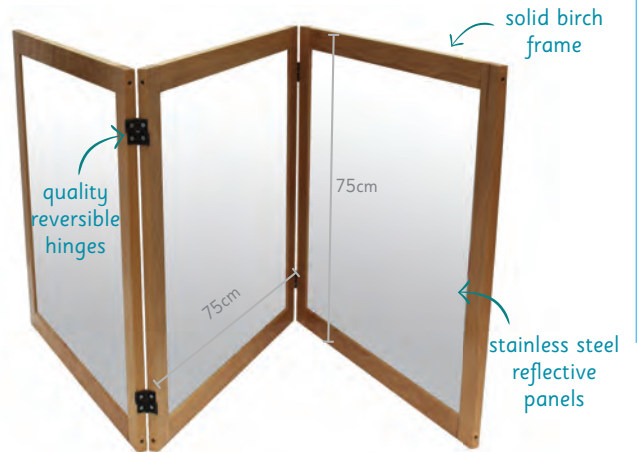

Polyester Scarf

116489 Blue Lion 105 x 180cm \$14.95
 116491 Grey/White/Tan 105 x 180cm... \$14.95

Birch Dress Up Station

159511 \$439.95
 159511T with Castors & 3 Baskets \$479.95

Solid Birch ply timber Dress Up Station with acrylic mirror at one end. 8 Double hooks & 5 holes for coat hangers. Comes complete with three large seagrass baskets for storage of all your costumes and dress-up accessories. Storage baskets can also be placed on the top of this unit for extra storage if needed. Size: 107 x 43 x 104.5cmH

Billy Kidz Birch Three Way Large Mirror

* 159732 \$299.95
 Size: 230 x 2 x 75cmH

Billy Kidz Birch Kindy/Floor Mirror

135618 \$189.95
 Free standing and shatter proof Birch plywood mirror, can be used as a cheval dress up mirror and also as a low toddler mirror. Perfect for children to dress up in front of and also capture toddlers' interests. When horizontal 124 x 40 x 33cmH or 35 x 40 x 124cmH when vertical.