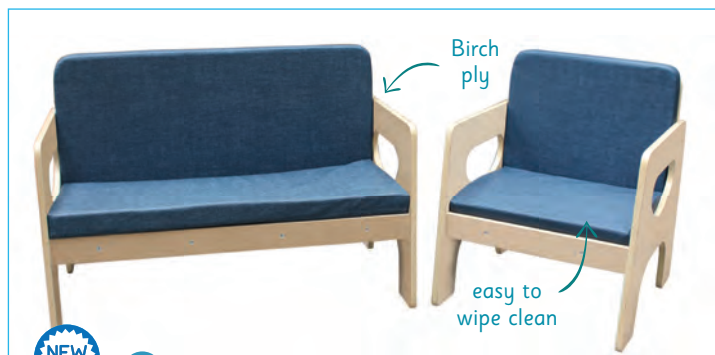

New York Style Furniture

- 159739 Round Table 60D x 50cmH $89.95
  Size: 60 x 60 x 50cmH
- 159740 Round Stool 30cm Seat Height $34.95
  Size: 35 x 35 x 30cmH
- 159740T Round Table & Two Stools $149.95
- 159740U Round Table & Four Stools..... $214.95

- 159739 Round Table 60D x 50cmH $89.95
- 159741 Round Chair 30cm Seat Height $49.95
  Size: 39 x 39 x 52cmH
- 159741T Round Table & Two Chairs $179.95
- 159741U Round Table & Four Chairs..... $269.95

Billy Kidz Wooden Goteborg Sofa

- 135663 Single Seat Size: 45.5 x 49.5 x 55cmH $199.95
- 135664 Double Seat Size: 83 x 49.5 x 55cmH..... $279.95
- 135663T 2pc Set..... $439.95
- 135664T 3pc Set..... $619.95

This super comfortable, child-sized sofa set is a must have for any quiet reading area or home corner setting. The two piece set contains a single and double seat. The three piece set has two single seats and a double seat.