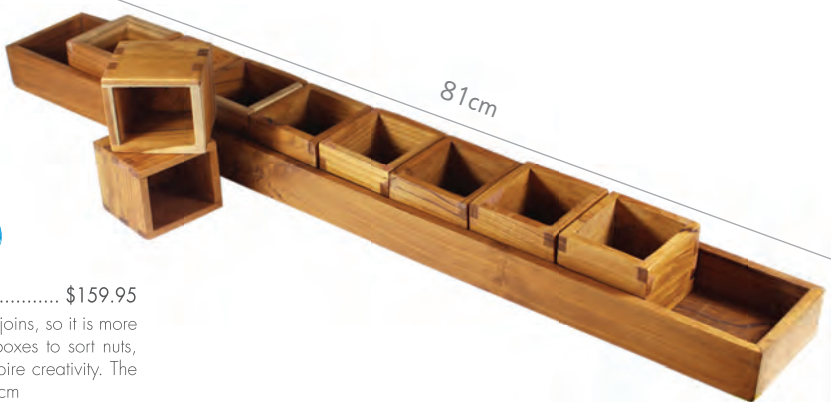

- ★ 137153 Jumbo 10 Compartments & Boxes $159.95

A massive table long box made from Mahogany timber with dovetail joins, so it is more durable and can even be used outside. Use the 10 compartment boxes to sort nuts, rocks, sticks and other treasures or simply display art materials to inspire creativity. The 7.5 x 7cmH boxes are removable for multiple applications. Size: 81cm