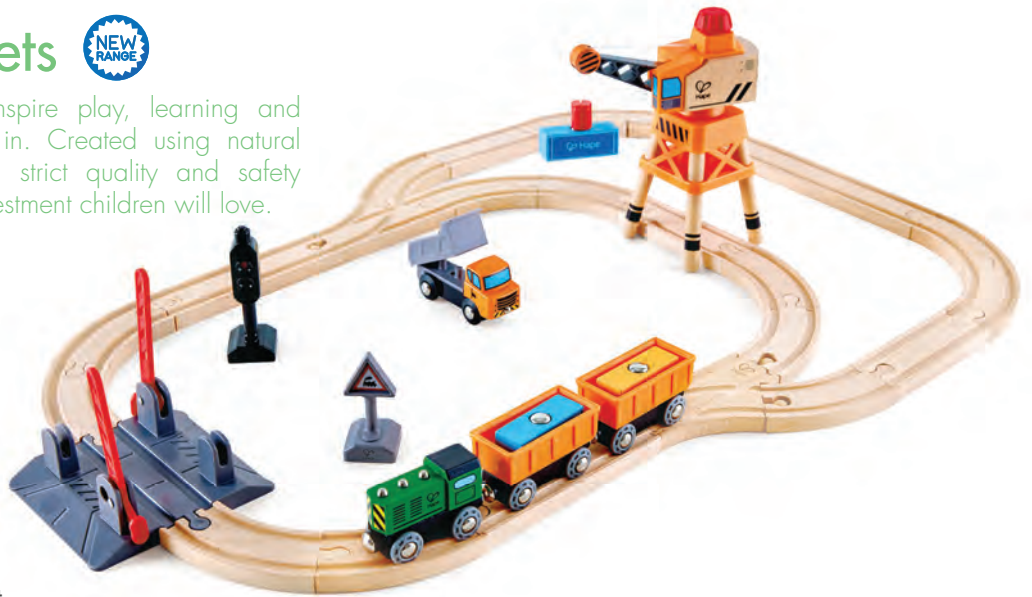

“ We can go, go, go... So where shall we go? ”

TRANSPORT PLAY

ROADWAY SCENES 427
 TRAINS..... 416
 VEHICLES..... 418

Hape Railway Sets NEW RANGE

HAPE products are created to inspire play, learning and exploration of the world we live in. Created using natural materials, water-based paints and strict quality and safety standards, every HAPE toy is an investment children will love.

Hape Crossing & Crane Railway Set

* 116288 34pcs..... \$65.95

Watch out! When the safety gate comes down the train is coming. This realistic railway cargo set includes a working magnetic crane, a train and carriages, a level crossing, a tipper truck and adjustable safety signals. Hape's Crossing & Crane Railway set is sure to impress any little train enthusiast. Size: 52 x 72 x 20cmH Age: 3+ yrs

Hape Busy City Railway Set

* 116282 51pcs..... \$144.95

Train tracks aren't just for passenger trains. There's freight to deliver, too. This complete city-themed railway set features a passenger and a freight train, a station, automatic gates, a bridge and much more. A great wooden set for multiple children to engage in shared play and promotes communication and social skills. Size: 85 x 76 x 20cmH Age: 3+ yrs

Hape Lift & Load Mining Railway Set

* 116284 69pcs..... \$119.95

Hape's 69 piece Lift and Load Mining Railway Set is loaded with awesome features. Rotate the button on top of the crane to release its magnetic hoist line and pick up cargo. Drop the cargo into the loader and onto the freight wagons. Drive around the track and over the long bridge. This set includes heaps of wooden rail track pieces, 4 train engines, 4 freight wagons, 4 chunks of coal, trees, street signs, the crane and more. This set can also be integrated into other Hape wooden railway sets. Size: 90 x 87 x 24cmH Age: 3+ yrs