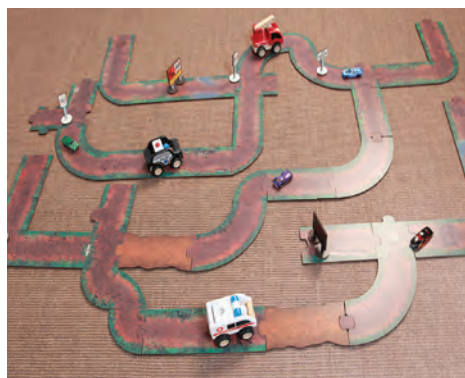

Tuzzles Super Roadway

◆ **132965 Suburban Edition 50pcs** \$129.95

Complete with roads, roundabouts, intersections, zebra crossings, plus all the associated signs and road hazards. Size: 180x120cmx4.75mmH Age: 3+ yrs

132966 Expansion Set 25pcs \$74.95

The expansion pack allows extra curves to be inserted, parking lots, cul-de-sac, road works, detours, bridges, short cuts and even helicopter pads. Size: 120 x 60cm x 4.75mmH Age: 3+ yrs