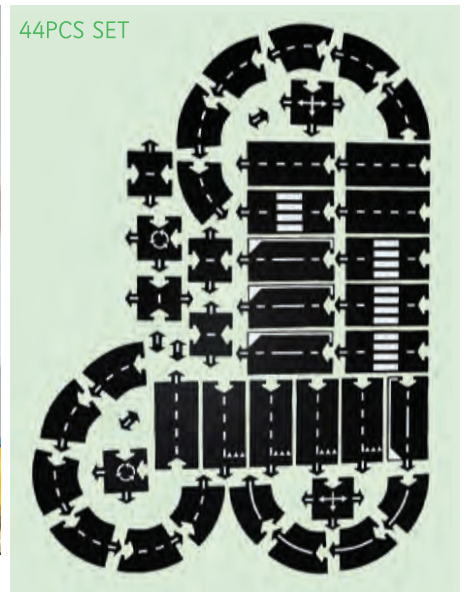

Wonderworld Mini Emergency Services Vehicles

◆ **143153T Set of 4** \$124.95

Age: 18+ mths

Waytoplay King of the Road Set

The Waytoplay King Of The Road Set is a flexible motorway which consists of easy-to-connect road parts (much like big puzzle pieces). You can play on almost any surface such as carpet, table, grass and rocks. The flexible design allows for play uphill, downhill and over thresholds. Can be combined with lots of other toys and stimulates children's creativity and imagination. Children can build their own routes, set up a race track for their cars or just drive their favourite vehicles from room to room. The durable rubber is excellent for indoor and outdoor play, easy to clean and lasts a lifetime. This set has 44 parts for maximum fun for everyone. Containing 16 curves, 16 straights including 4 parking spaces, 2 crossings, 2 roundabouts, 4 couplers and 4 connecting parts this will measure 648cm in length fully assembled.

OPEN ENDED PLAY

44PCS SET

Waytoplay King Of The Road Set

◆ 139969 44pcs..... \$229.95
Age: 0+ mths

Educo Steering Box
133956 37 x 37 x 39cmH..... \$109.95
Wooden steering unit, complete with gear stick for imaginative drivers. Great for role play and encouraging imagination for children. "Where are we going today?"
Age: 3+ yrs