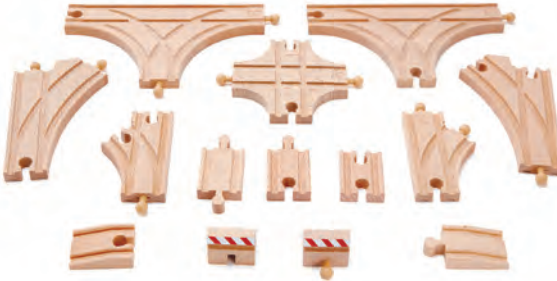

Hape Lift & Load Mining Railway Set

* 116284 69pcs..... \$119.95

Hape's 69 piece Lift and Load Mining Railway Set is loaded with awesome features. Rotate the button on top of the crane to release its magnetic hoist line and pick up cargo. Drop the cargo into the loader and onto the freight wagons. Drive around the track and over the long bridge. This set includes heaps of wooden rail track pieces, 4 train engines, 4 freight wagons, 4 chunks of coal, trees, street signs, the crane and more. This set can also be integrated into other Hape wooden railway sets. Size: 90 x 87 x 24cmH Age: 3+ yrs

Hape Super Expansion Rail Pack

133936 24pcs..... \$31.95
Expand your Hape Railway line to the next town over! This variety of straight and curved track will give you the building materials to grow your little train company as your heart desires. Age: 3+ yrs

Hape Advanced Track Building Rail Kit

* 116285 14pcs..... \$46.95
Made from wood, this Hape track building set includes, 3 x 5cm Straight Rail, 2 x 10cm Allotropes Rail, 1 x Cross Junction, 2 x 5cm Stop, 2 x Ramp Track, 2 x Y Shape Rail, 2 x T Shape Rail. These pieces are compatible with all major wooden railway systems. Age: 3+ yrs

Hape Steam Era Passenger Train

* 116286 3pcs..... \$24.50
It's morning and time for everyone to get to work. Push your steam era locomotive and its bright Red carriages down the track to make sure everybody gets to work on time. As children link the carriages together, they explore the relationship between magnets. Made from wood it measures 24 x 3 x 5cmH and is compatible with all major wooden railway systems. Age: 3+ yrs