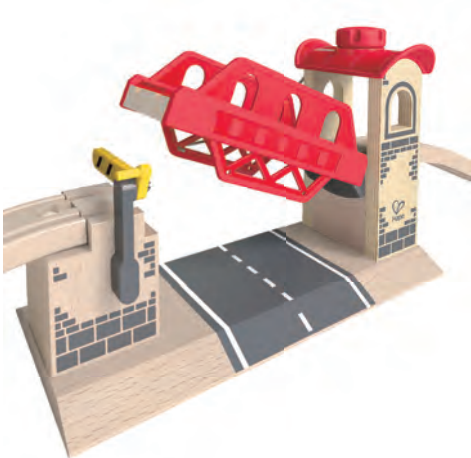

Hape Steam Era Passenger Train

* 116286 3pcs..... \$24.50
It's morning and time for everyone to get to work. Push your steam era locomotive and its bright Red carriages down the track to make sure everybody gets to work on time. As children link the carriages together, they explore the relationship between magnets. Made from wood it measures 24 x 3 x 5cmH and is compatible with all major wooden railway systems. Age: 3+ yrs

Hape Diesel Freight Train

* 116287 5pcs..... \$24.50
Push this diesel freight train along the track to transport loads to market. The train's freight wagons are loaded with blocks of ore that can be picked up by Hape's magnetic boom cranes. A vibrant resource encouraging children to explore role play, making sense of the world around them. Made from wood and measures 24 x 3 x 5cmH it is compatible with all major wooden railway systems. Age: 3+ yrs

Hape Automatic Gates Rail Crossing

133934 \$11.95
Keep toy cars, trucks, and pedestrians safe when a train rumbles through town with this automated railway crossing. As the train chugs through the crossing the gates close to keep cars safely out of the way! Size: 12 x 11.9 x 3.9cmH Age: 3+ yrs

Hape Lifting Bridge

133937 \$29.95
The Hape Lifting Bridge allows tall cars and trucks to pass safely underneath when trains are not rumbling overhead! Just wind the lifting mechanism on the roof to raise and lower the drawbridge. Size: 23.6 x 11 x 16cmH Age: 3+ yrs