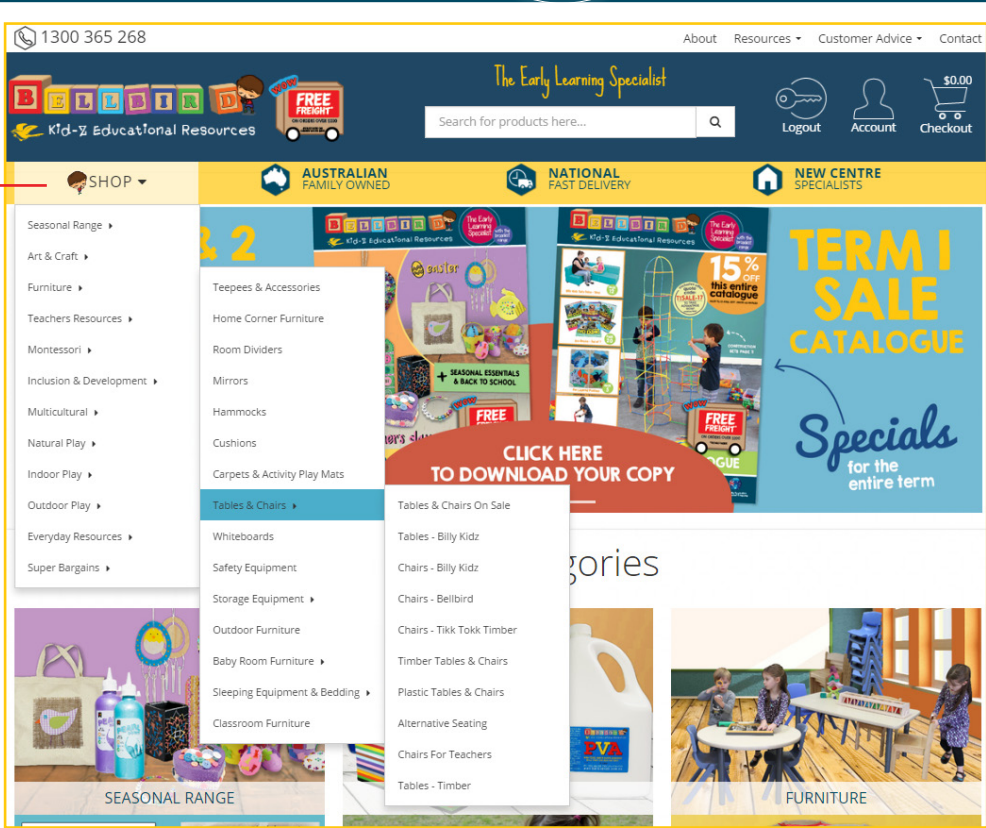

HOW TO... BROWSE & SEARCH

We have a few ways to find your favourite items.

If you have any further questions contact our friendly customer service team on 1300 365 268.

Shop by Menu Bar

1. Click on the **SHOP** drop down tab on the menu bar. You have the option to three levels of categories to search from. example - **Furniture** > **Tables & Chairs** > **Chairs- Billy Kidz**

Shop by Categories

2. Scroll down on the home page, to view all Categories. Click on the category you would like to browse through. example: Click on Art & Craft - All Art & Craft items we stock will be shown.