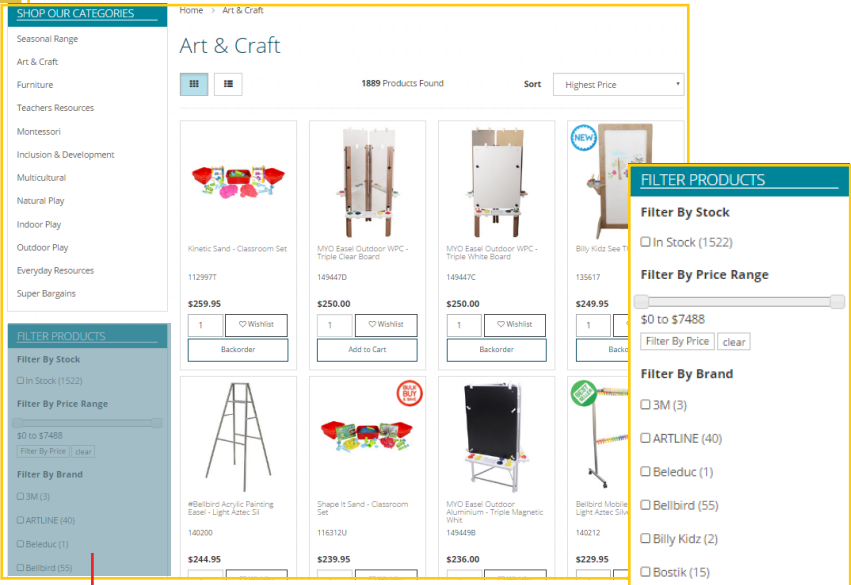

HOW TO... BROWSE & SEARCH

We have a few ways to find your favourite items.

If you have any further questions contact our friendly customer service team on 1300 365 268.

Shop by Menu Bar

1. Click on the **SHOP** drop down tab on the menu bar. You have the option to three levels of categories to search from. example - **Furniture** > **Tables & Chairs** > **Chairs- Billy Kidz**

Shop by Categories

2. Scroll down on the home page, to view all Categories. Click on the category you would like to browse through. example: Click on Art & Craft - All Art & Craft items we stock will be shown.